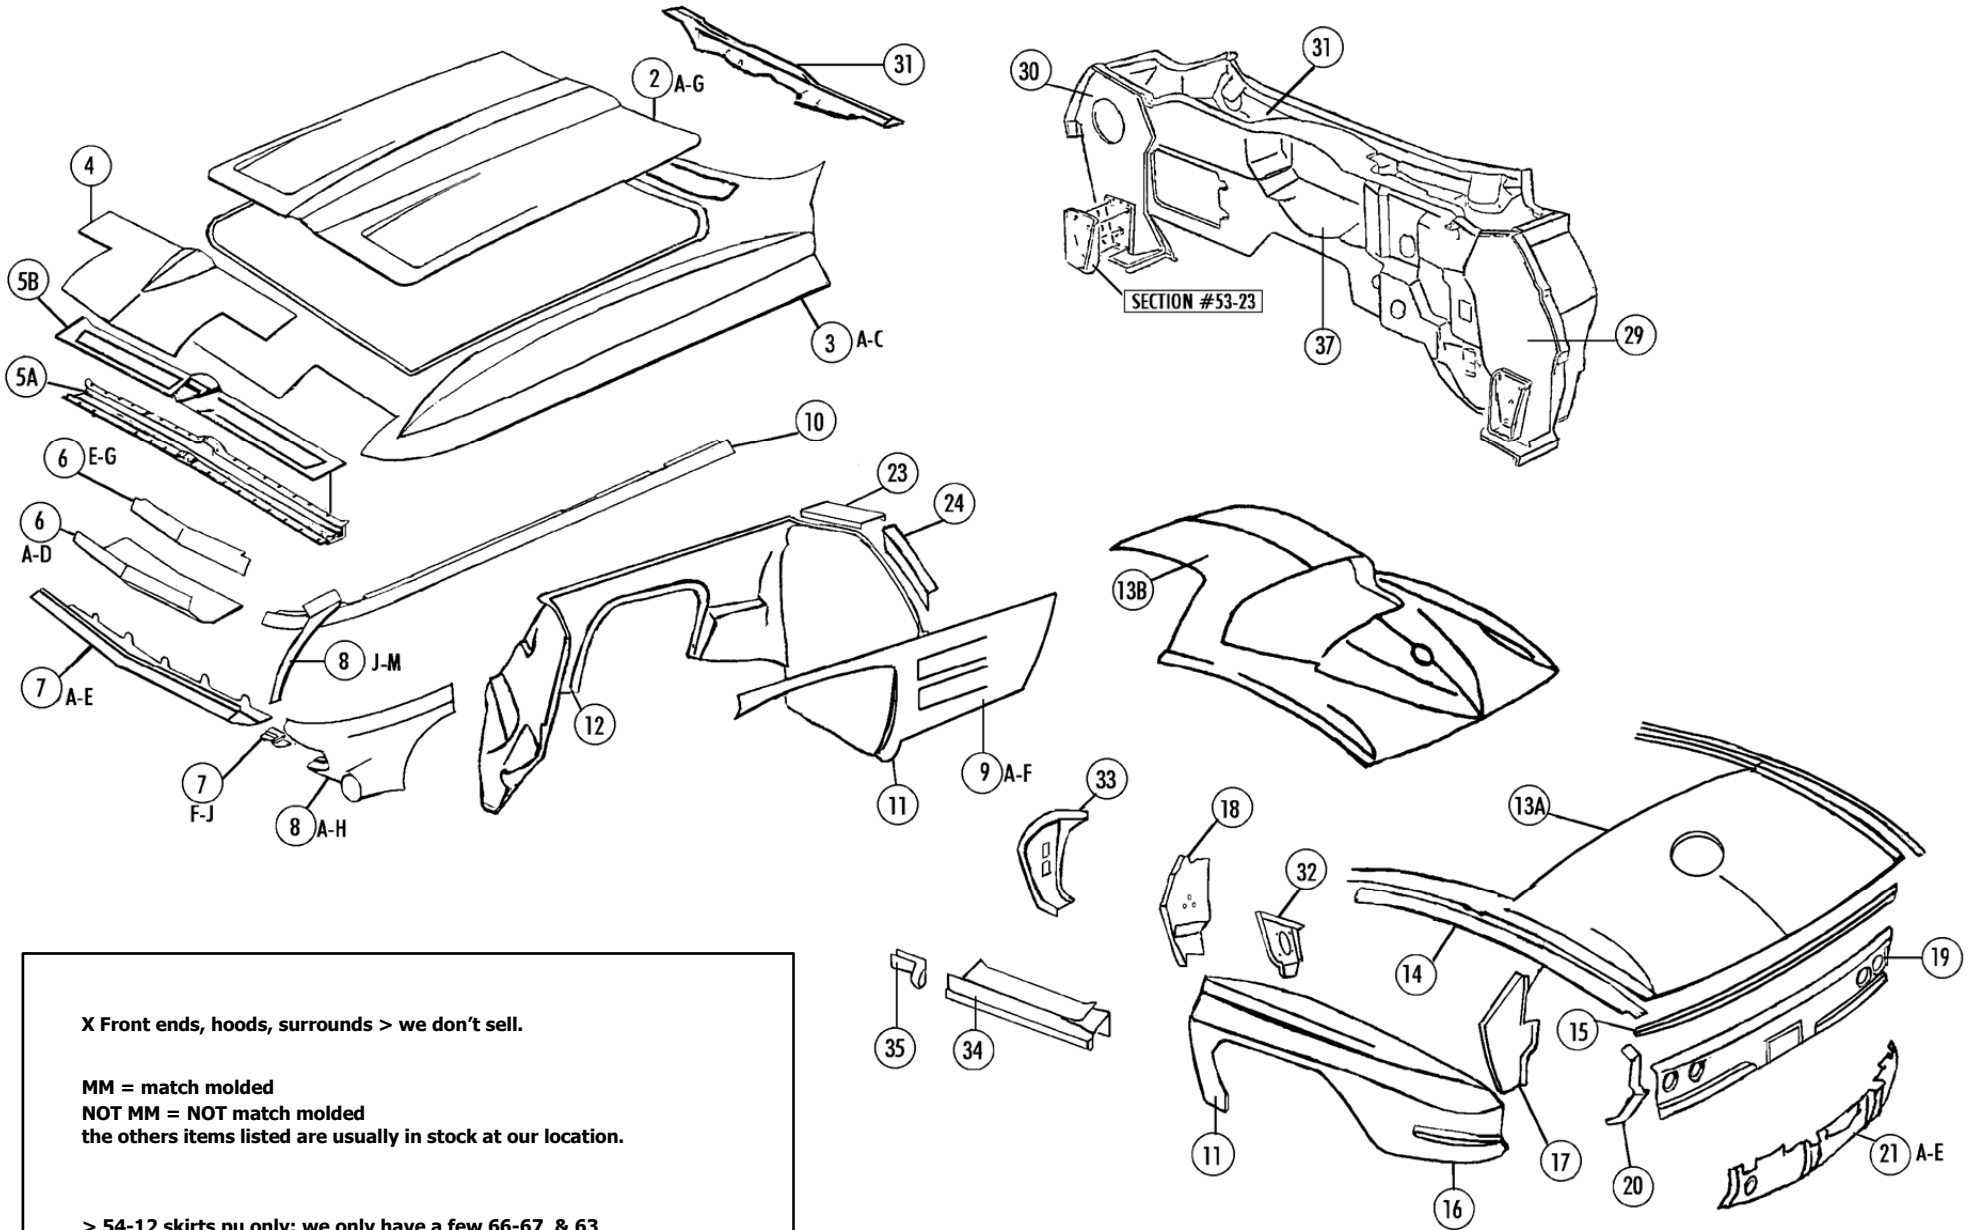

Section #54 Fiberglass: Body Panels – Rear Exhaust Panels, Park Light Panels - Fiberglass - Rivets

X Front ends, hoods, surrounds > we don't sell.

MM = match molded
NOT MM = NOT match molded
the others items listed are usually in stock at our location.

> 54-12 skirts pu only: we only have a few 66-67 & 63
> WE HAVE 1 pr 65-66 rear fenders in stock / pu only. #54-16CD