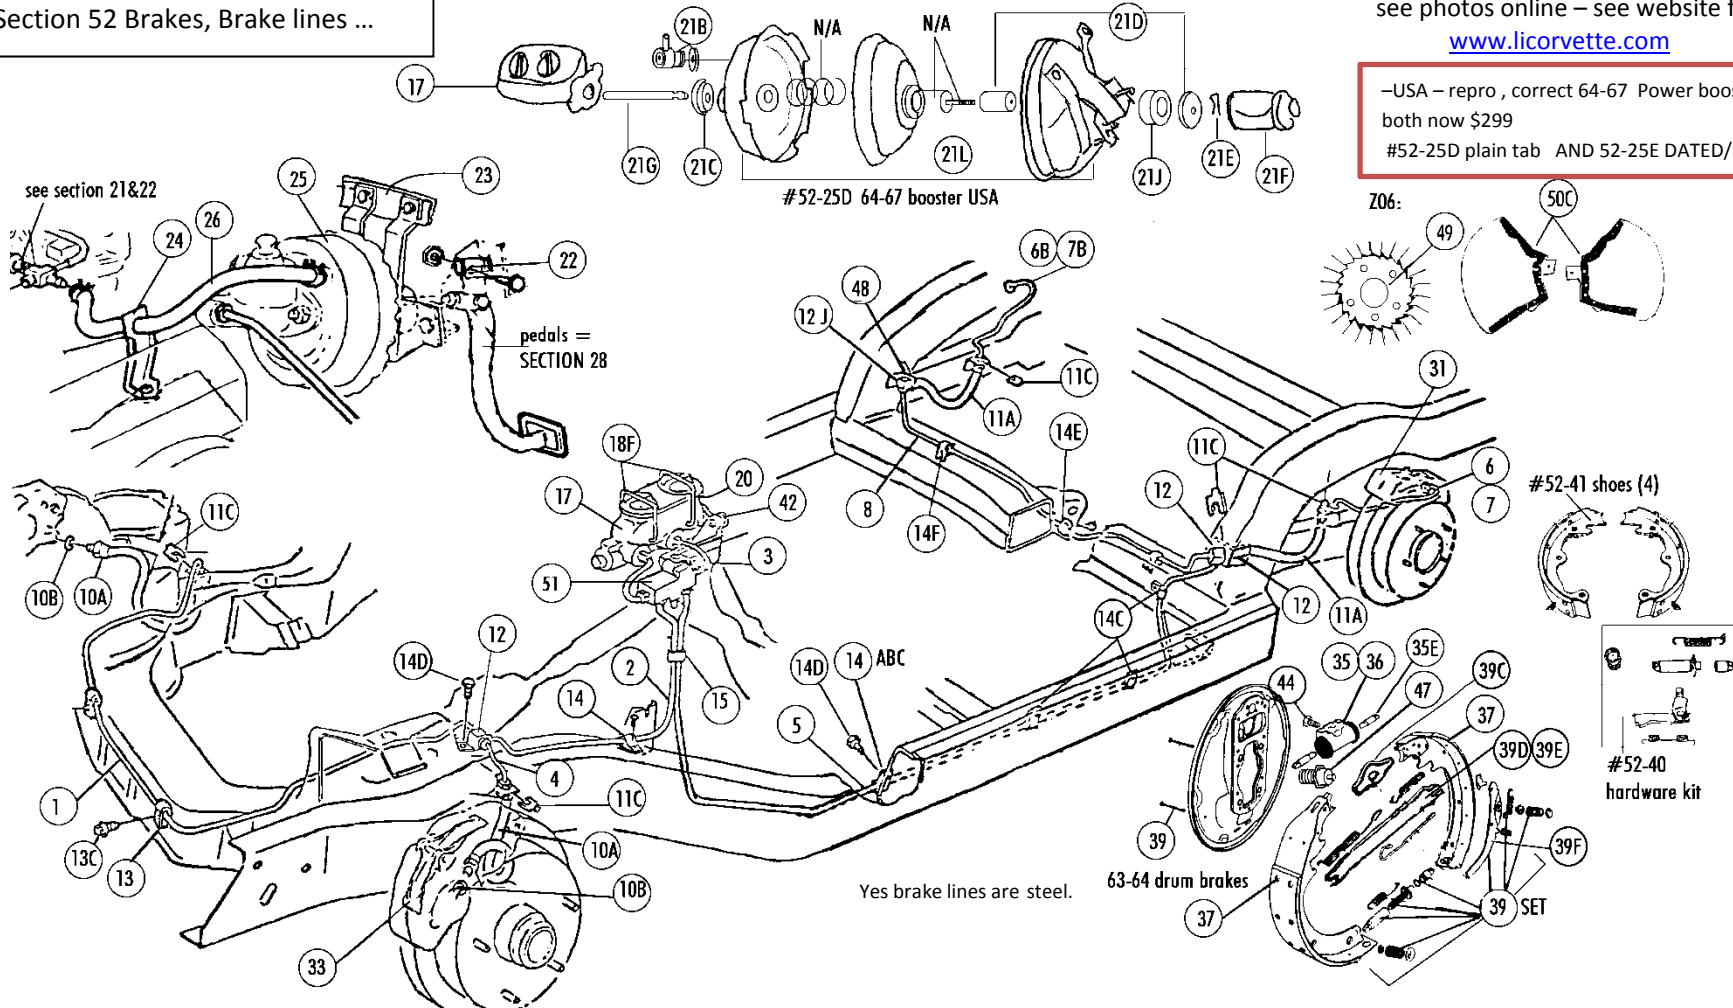

Section # 52 Brake • Brake Lines • Power Boosters • Master Cylinders • Shoes, Drums, Z06

Brake Lines - (all are steel /magnetic (not s.s.)

Sect-part#	Name	year	#need	car	price
52-01	Front Crossover Brake Line	63-7	1		\$ 29.00
52-02A	Master Cylinder Line (63-4 Std)(+65 Drum)(1/4")	63-4	1		22.00
52-02B	Master Cylinder Line (power brakes)(1/4")	63-4	1		22.00
52-02C	Master Cylinder Line (Z06) (3/16")	63-4	1		25.00
52-02D	Master Cylinder Line (standard 1/4")	65-6	1		22.00
52-02E	Master Cylinder Line (power 3/16")	65	1		22.00
52-02F	Master Cylinder Line (power 1/4")	66	1		22.00
52-02G	Master Cylinder Line (standard 1/4")	67	1		22.00
52-02H	Master Cylinder Line (power brake)(1/4")	67	1		22.00
52-03	Master Cylinder Distribution Block Lines	67	1	PR	27.00
52-04	Left Front Line (block To Rubber Line)	63-7	1		15.00
52-05A	Front To Rear Brake Line (standard & power)	63-4	1		44.00
52-05B	Front To Rear Brake Line Z06 (3/16")	63-4	1		44.00
52-05C	Front To Rear Brake Line (standard) (3/16")	65	1		44.00
52-05D	Front To Rear Brake Line (power 3/16")	65	1		44.00
52-05E	Front To Rear Brake Line (power 1/4")	66	1		44.00
52-05F	Front To Rear Brake Line (standard 1/4")	66	1		44.00
52-05G	Front To Rear Brake Line (standard 1/4")	67	1		44.00
52-05H	Front To Rear Brake Line (power)(1/4")	67	1		44.00
52-06A	Rear Drum Brake Line (left)	63-4	1		15.00
52-06B	Rear Drum Brake Line (right)	63-4	1		15.00
52-07A	Rear Caliper Brake Line- With Armor (LH)	65-6	1		15.00
52-07B	Rear Caliper Brake Line- With Armor (RH)	65-6	1		15.00