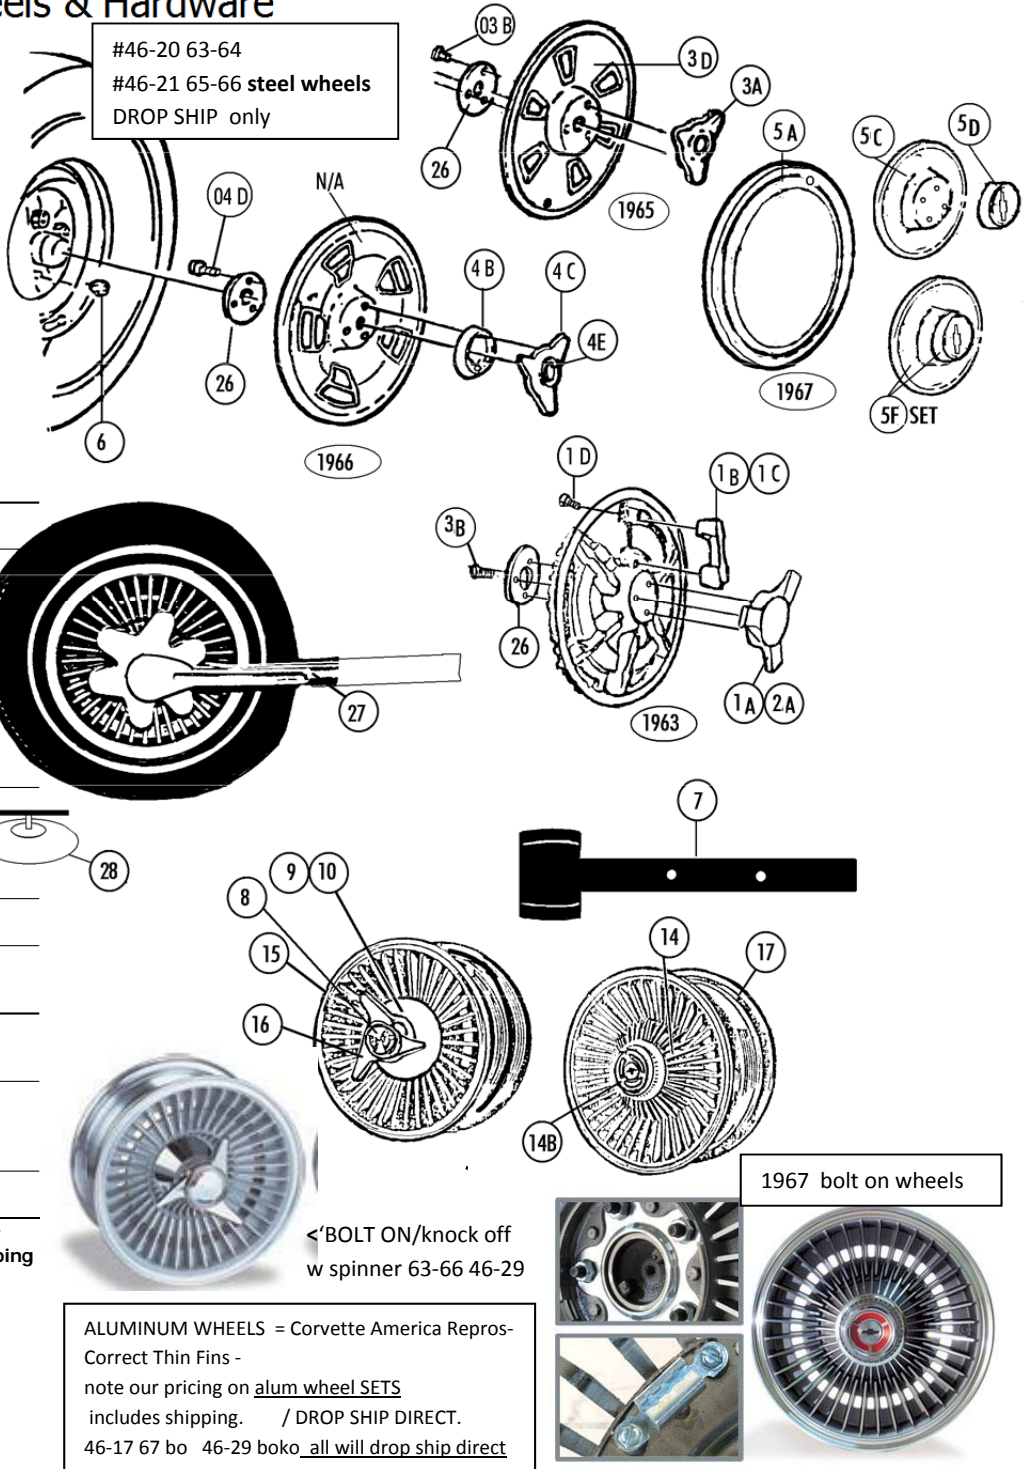

We do not keep wheels in stock
we have all hardware, adapters, spinners etc usually in stock.

ALUMINUM WHEELS = Corvette America Repros- Correct Thin Fins - note our pricing on alum wheel SETS includes shipping. / DROP SHIP DIRECT. 46-17 67 bo 46-29 boko all will drop ship direct