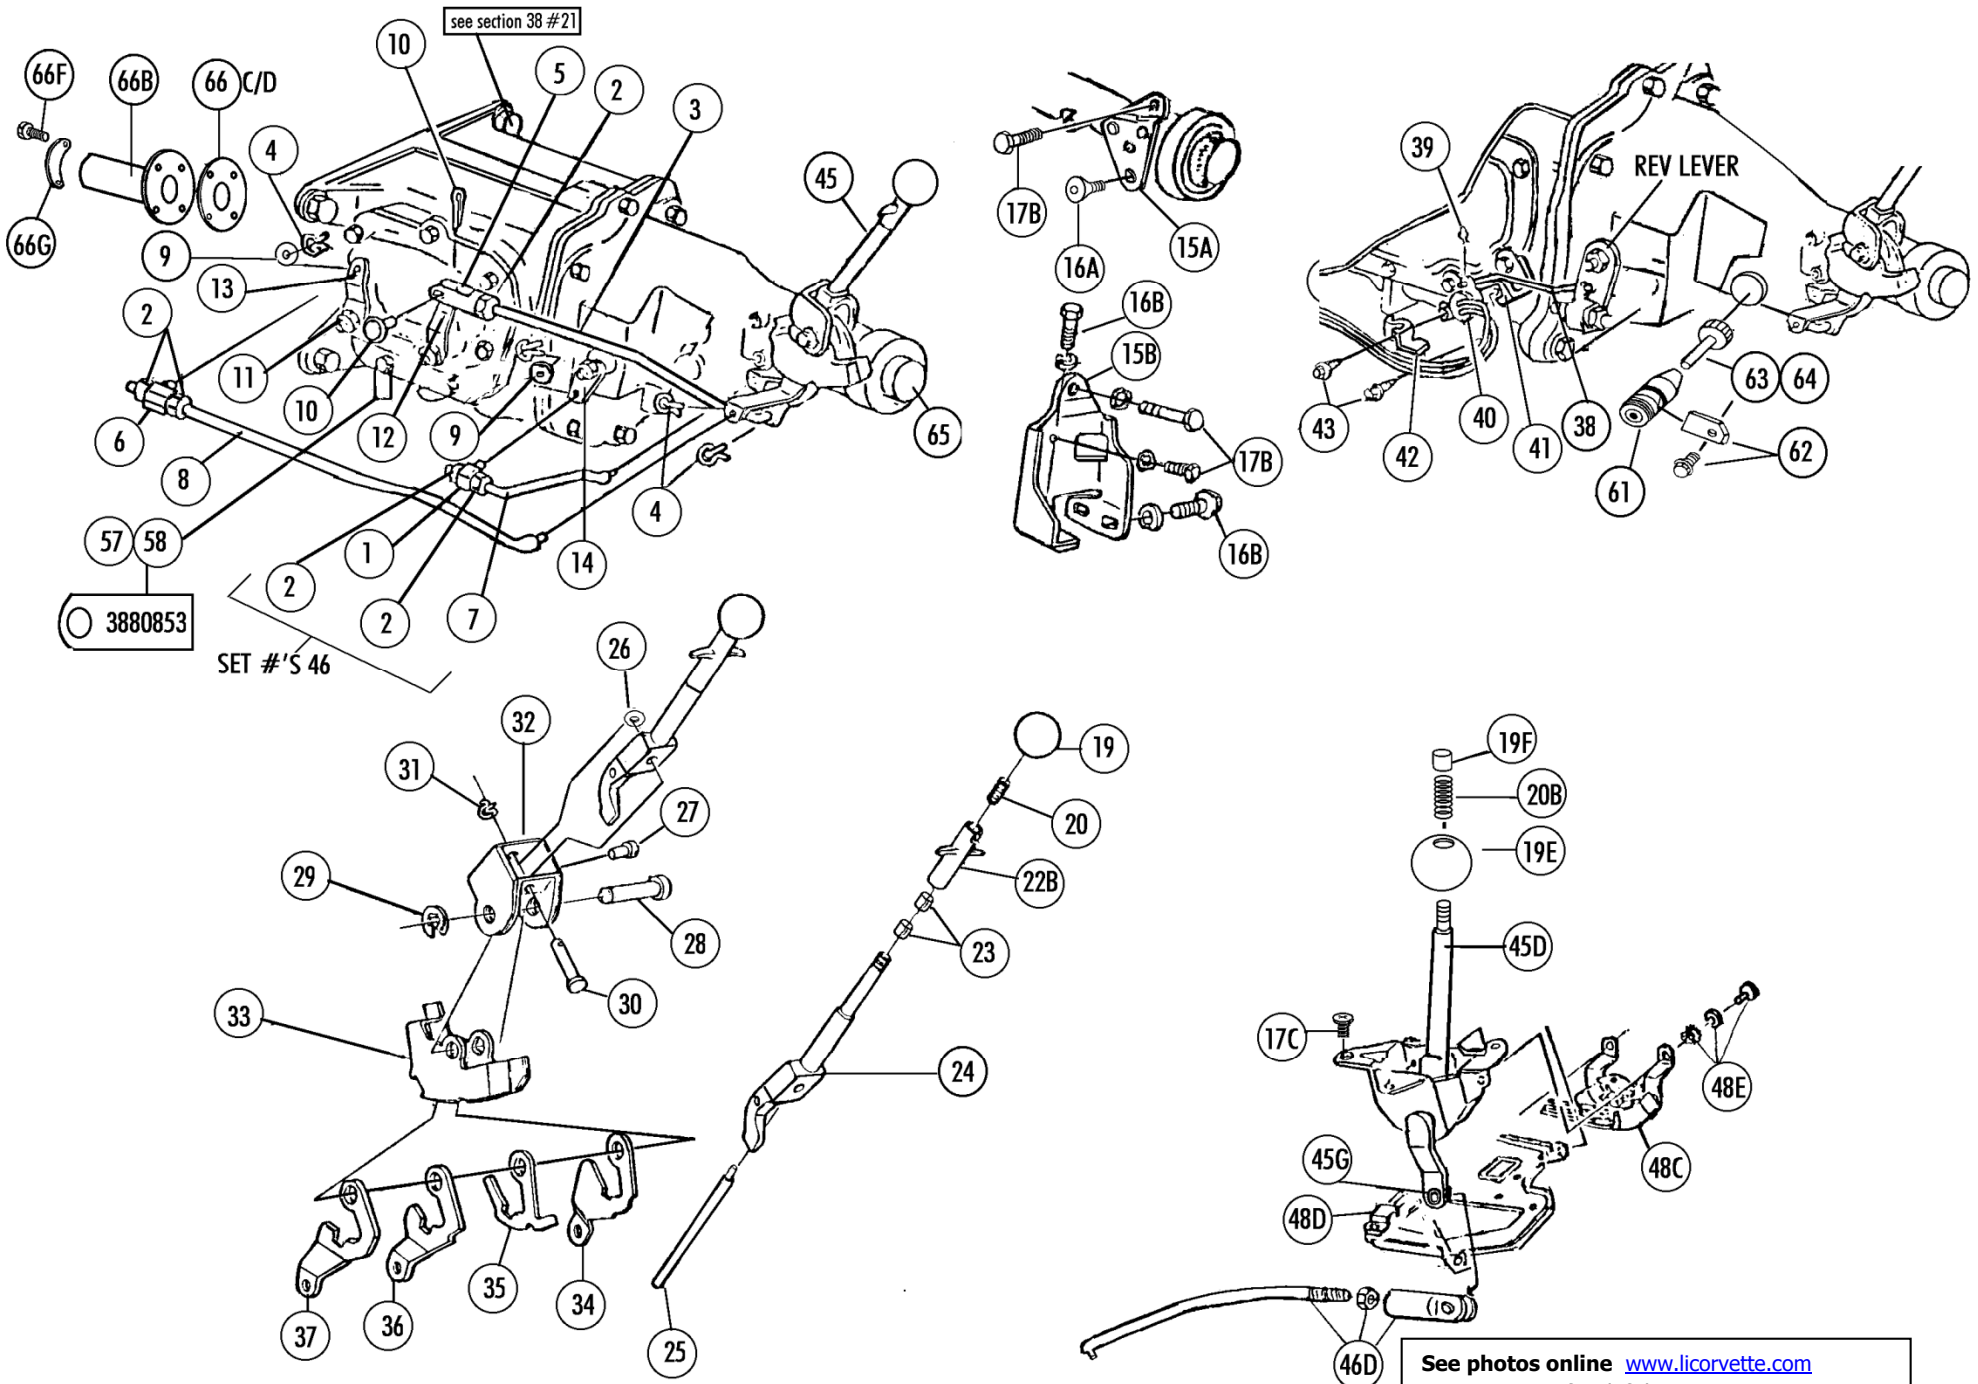

Section #32 Shifter And Linkage - BU Light Switch - Speedo Gears, Trans Kits, Seals & Tags

See photos online [www.licorvette.com](http://www.licorvette.com)  
 See section 15 for shift boots  
 Section 38 for transmission parts, trans mounts...