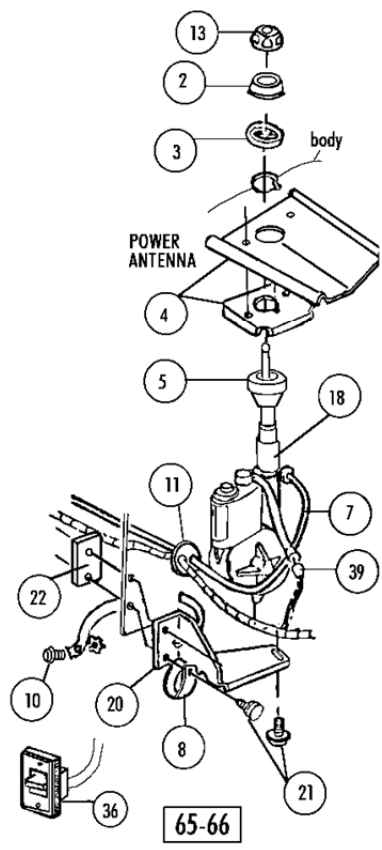

Section # 29 Antenna