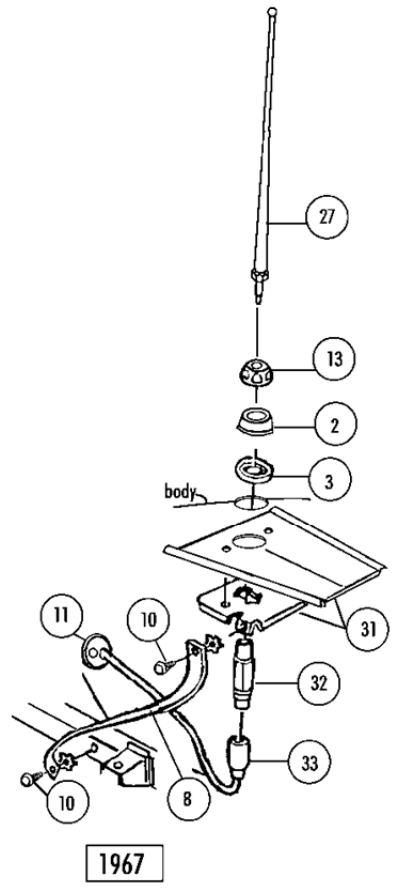

Section # 29 Antenna