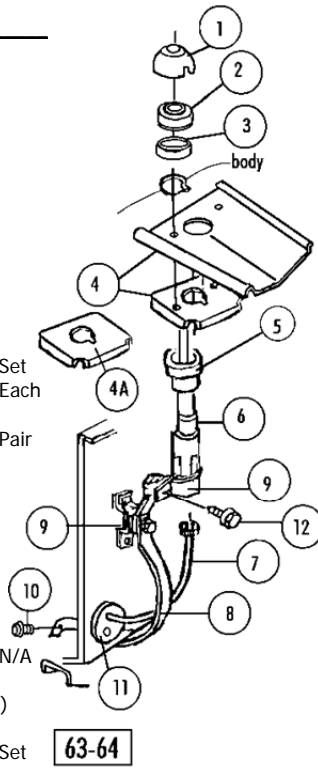

Section # 29 Antenna

Sec-Part#	Name	Year#	need/Car	Price
63-64 Antenna				
29-01	Antenna Nut	63-4	1	\$ 7.50
29-02	Antenna Bezel	63-7	1	5.00
29-03	Antenna Bezel Gasket	63-7	1	2.00
29-04	Ground Plate & Reinforcement (63-66)	63-6	1	25.00
29-04A	Reinforcement Only- Am Only	63E	1	11.00
29-05	Antenna Underbody Spacer	63-6	1	15.00
29-06A	64 Antenna Body With Mast (17" Chrome) \$	64	1	38.00
29-06B	63Antenna With 14"mast (REPL/plastic body)nut,bezel,gasket	63	1	30.00
29-06C	63 Antenna Body With Mast(w bowtie logo)metal(15") cast body /with logo with nut,bezel,gasket,spacer	63	1	60.00
29-07A	Antenna Cable (with Original type round nut)	63-6	1	29.00
29-08	Antenna Ground Strap	63-7	1	6.50
29-09	Antenna Brackets(2),clamp(1),bolts(2),u-nuts(2)	63-4	1 SET	17.00 Set
29-10	Ground Strap Screw And Lw	63-7	1or2	0.75 Each
29-11	Grommet For Antenna Cable & Rear Harness	63-7	1	6.00
29-12	Bolts And Lockwashers (2+2)	63-4	1 PR	1.50 Pair
29-13	Antenna Nut	65-7	1	8.00
65-66 Power Antenna (ALL 65-66 were Power Antenna):				
29-02	Antenna Bezel	63-7	1	5.00
29-03	Antenna Bezel Gasket	63-7	1	2.00
29-04	Ground Plate & Reinforcement (63-66)	63-6	1	25.00
29-05	Antenna Underbody Spacer	63-6	1	15.00
29-13	Antenna Nut	65-7	1	8.00
29-18A	Power Antenna- Original - Not Available	65-6	1	N/A
29-18B	Power Antenna- Replacement (with 2,3,5,13) (replacement = different shape, mast,tip - fits and works (but not for NCRS judg)	65-6	1	210.00
29-20	Mounting Bracket- Power Antenna	65-6	1	22.00
29-21	Bolt Set- Power Antenna Bracket (3 Screws +lw)	65-6	1 SET	2.50 Set
29-22	Mounting Bracket Nut Plate (65-66 Antenna)	65-6	1	10.00
29-07A	Antenna Cable (with Original type round nut)	63-6	1	29.00
29-08	Antenna Ground Strap	63-7	1	6.50
29-10	Ground Strap Screw And Lw	63-7	1or2	0.75 Each
29-11	Grommet For Antenna Cable & Rear Harness	63-7	1	6.00
29-36	Power Antenna Switch With Harness	65-6	1	\$ 99.00
29-36B	Power Antenna Switch Plug & Pigtail	65-6	1	8.00
29-37	Power Antenna Switch Screws & Nuts (2 Ea)	65-6	1 SET	2.00 Set
29-39	x Power Antenna Motor Round Plug (at Antenna)	65-6	1	n/a
1967 Antenna:				
29-02	Antenna Bezel	63-7	1	5.00
29-03	Antenna Bezel Gasket	63-7	1	2.00
29-13	Antenna Nut	65-7	1	8.00
29-27	67 Antenna Mast & Nut -correct Length,ball(.3)	67	1	49.00 Each
29-31	Ground Plate & Reinforcement (1967)	67	1	25.00
29-32	Antenna Body	67	1	2.00
29-33	Antenna Cable	67	1	41.00
29-38	S-Clip For Antenna Cable Under Dash (2) And Under Carpet Support Near Rear Or Door	63-7	1 PR	6.00 Pair
29-40	Antenna Shipping Red Cap	67-82	1	2.00