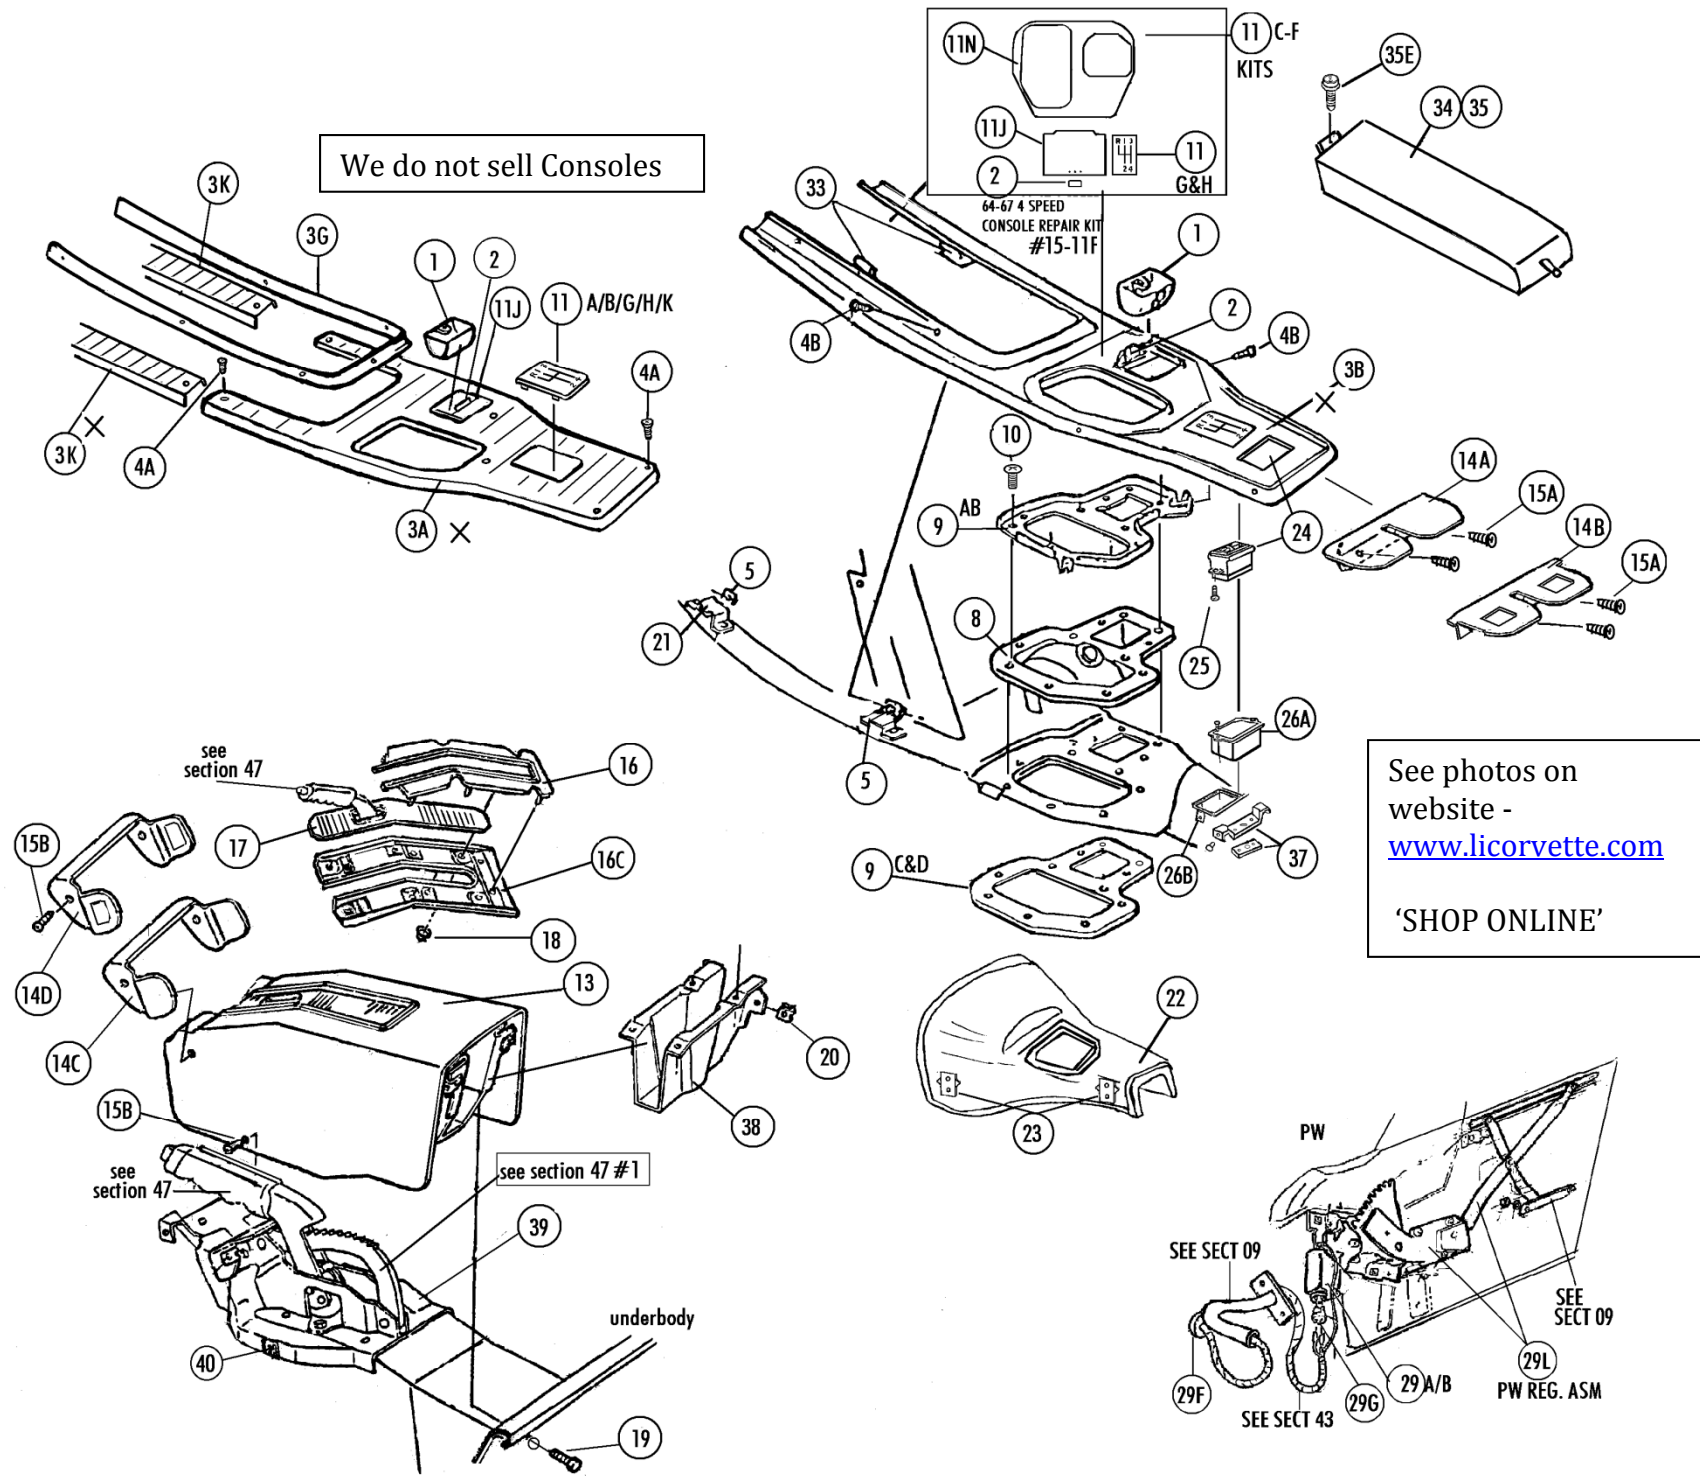

Section #15 Console - Boots - Carpets- Power Windows - 67 Brake Console

See photos on website - www.licorvette.com
'SHOP ONLINE'