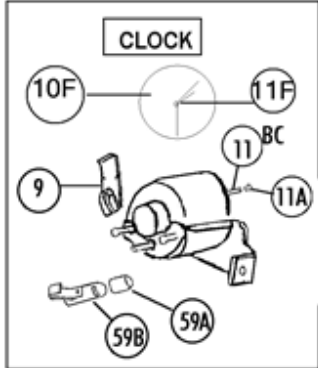

SEE SECTION #39
FOR DASH CLUSTER AREA

glue in place

Vent Cables = #12-61
Dash/Blower.Defrost.Temp cables 12-44