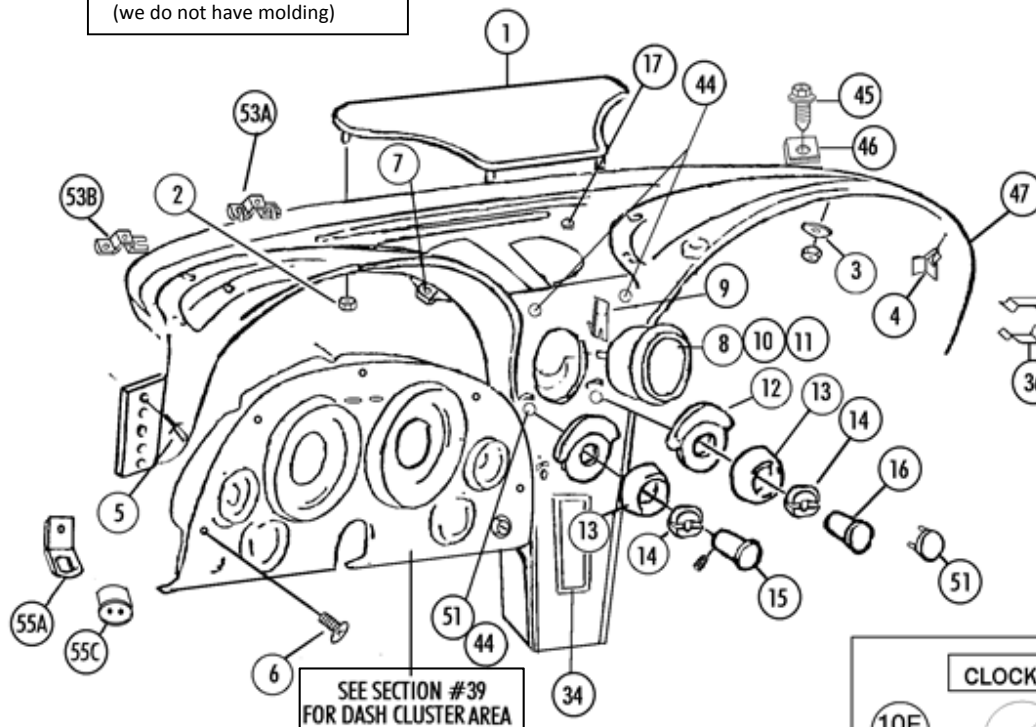

# Section 12 Dash: Clock & Radio Area; Kick Panel, Fresh Air Vents, & Cables (Defrost, Vent & Blower Cables)

See #44-06 Interior mldg screws  
(we do not have molding)

SEE SECTION #39  
FOR DASH CLUSTER AREA