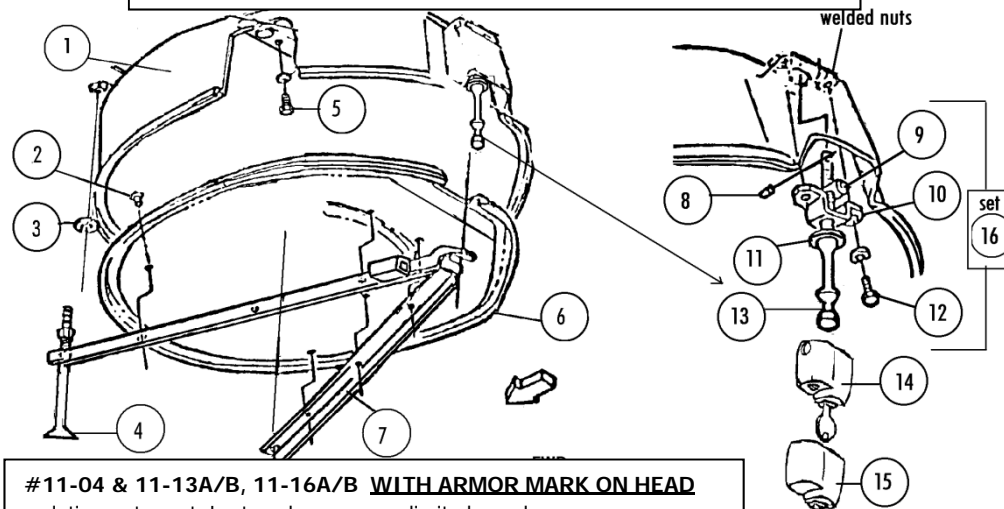

Section 11 Tire Carrier And Mounting Hardware

#11-04 & 11-13A/B, 11-16A/B WITH ARMOR MARK ON HEAD

>plating not great. Last we have. <very limited supply.

Section # 11 Tire Carrier Tray Hardware, bolts, Locks

Sec-Part#	Name	Year	#Need/Car	Price Inc
11-01	X Tire Carrier Cover (Tub) A=63until #14000) B=63L-67 X DISCONTINUED			
11-02	Rivets (6 Pc) (brace To tray)	63-7	1 SET	$ 2.00 Set
11-03	Lock Washers (2 Pc) (on long bolt#4)	63-7	1 PR	0.50 Pair
11-04A	Front Tire Bolt (63 Late-66 Reg. Wheels) (1)	63L-6	2	$ 35.00 Each
11-04B	Front Tire Bolt (63E & 67 All, 63-66 Ko Whls) (1)	63E+7	2	35.00 Each
11-04C	Front Tire Bolt (65-6 Gold, 67 Red, radials) (1)	65-7	2	35.00 Each
11-05	Bolts & Washers- Tub Mounting (4) D Headmark	63-7	1 SET	3.50 Set
11-06	Tire Carrier Tray (lid) X no more	63-7	1	x
11-07A	Tire Carrier Brace 63 (sq bkt)	63	1	60.00
11-07B	Tire Carrier Brace 64-67 (angled bkt)	64-7	1	60.00
11-08	Lock Bolt Pin	63-7	1	0.50
11-09	Lock Bolt Barrel Nut	63-7	1	5.00
11-10A	Tire Lock Bolt Bracket	63	1	12.50
11-10B	Lock Bolt Bracket	63L-7	1	10.00
11-11	Lock Bolt Spacer	63L-7	1	1.50
11-12	Lock Bolt Bracket Bolts (pr) (TR Hdmk)	63-7	1 PR	3.00 Pair
11-13A	Tire Lock Bolt (with Armor Headmark)	63	1	$ 45.00
11-13B	Tire Lock Bolt (with Armor Hdmk)63L-67 all excpt Red/Gold/radial			$ 45.00
11-13CR	Tire Lock Bolt 65-67 Red/Gold/Radials (7-3/4)NO HDMK			$ 22.00
11-14A3	Tire Lock 1963 (Hex Key, Small Cap & Small Hole)	63	1	75.00

11-14A4	1964 Tire Lock (Hex Key, Small Cap & Large Hole)	64	1	n/a
11-14B	Tire Lock (correct Lock & B Key)	67	1	69.00
11-14BM	Correct Tire Lock & Glove Box Lock(Keyed Alike)	67	1 PR	89.00 Pair
11-14C	Tire Lock (correct Key, Small Cap & Large Hole)	65-6	1	75.00
11-14CM	Correct Tire Lock & Glove Box Lock (keyed alike)	65-6	1 PR	89.00 Pair
11-15	Rubber Lock Cover (after Feb 63)	63L-7	1	10.00
11-17	Bumper (on 63 tire lock) before March 63	63	1	3.50
	(no more #13B/C tire lock bolt > only in sets #11-16...)			
11-16A	Tire Lock Bolt Set (8,9,10A,12,13A) (ARMOR HDMK)	63	1 SET	65.00 Set
11-16B	Tire Lock Bolt Set (8,9,10B,11,12,13B)Armor Hdmk	63L-7	1 SET	65.00 Set
	> 63L-67 all Except Red Or Gold Line Tires, Armor Hdmk (7")			
11-16CR	Tire Lock Bolt Set 65-67 Red/Gold/Radials (7-3/4) *NO HDMARK*			$42.00 SET