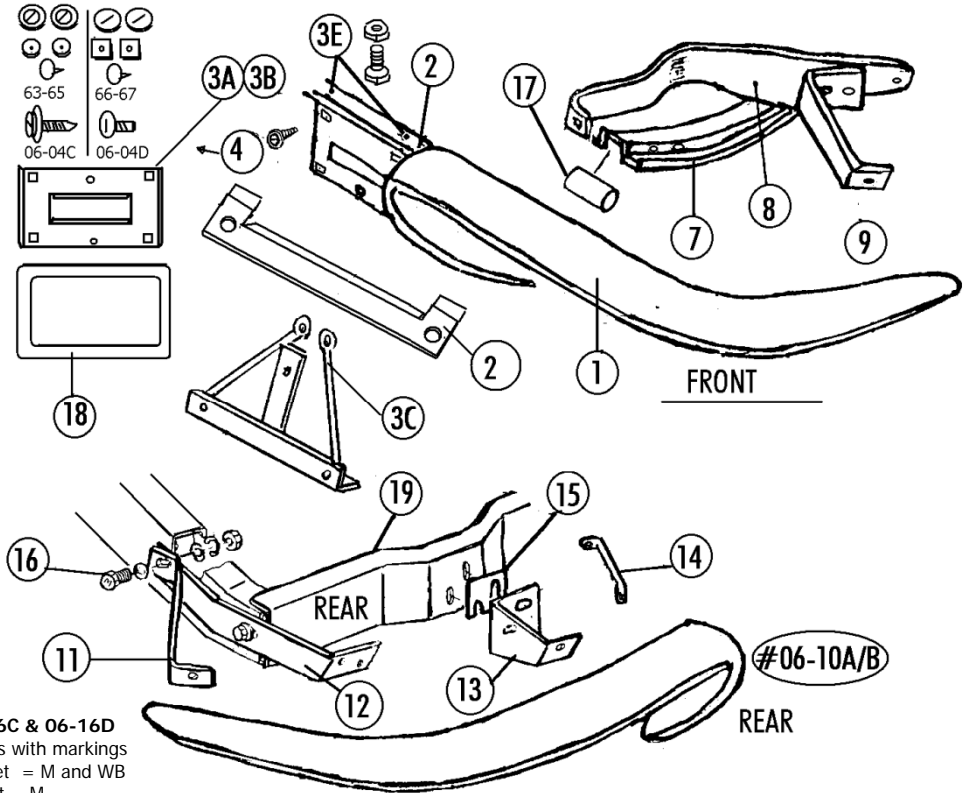

Section # 07 Rear License Area: Tail Pipe Bezels, Lic Hdwre

07-01	Tail Pipe Extensions (pr)magnetic With Seam(no#)	63-7	1 PR	59.00	Pair
07-02A	Tail Pipe Bezels (pr)(s.s.)	63	1 PR	135.00	Pair
07-02C	Tail Pipe Bezels (pr) (S.S.)	64-5	1 PR	140.00	Pair
07-02EF	Tail Pipe Bezels 66-67 PAIR	66-67	1 PR	125.00	pair
07-03A	Tail Pipe Bezel Screws And U-nuts (6 Pr)	63-5	1 SET	5.50	Set
07-03B	Nuts (6) For Tail Pipe Bezel	66-7	1 SET	2.50	Set
07-04A	Tail Pipe Extension Clamp Set 2" (but 3/8"nuts)(pr)	63-7	1 PR	12.00	Pair
07-05	License Bezel (USA)	63-7	1	99.00	
07-06	Screws (4 Pc) (for rr license bezel)	63-7	1 SET	2.00	Set
07-07	Plastic Nuts (4 Pc) (for RR License Bezel)	63-7	1 SET	2.00	Set
07-08C	Rear License Screw,Nut & Bumper Set (5 Pc)	63-5	1 SET	4.00	Set
07-08D	Rear License Screw,Nut & Bumper Set (5 Pc)	66-7	1 SET	4.00	Set
07-11	Rear Panel Bolts (ELH Headmark) (8 Pc)	63-7	1 SET	9.50	Set
07-13	License Frame S.S. (Orig Shape) (not Magnetic)	63-7	1	20.00	
07-14	Rear Exhaust Panel Nut Plate & Rivet Set (8+16)	63-7	1 SET	33.00	Set
07-15	Rear Exhaust Panel End Bolts & Nuts (2+2)(repl)	63-7	1 SET	2.75	Set