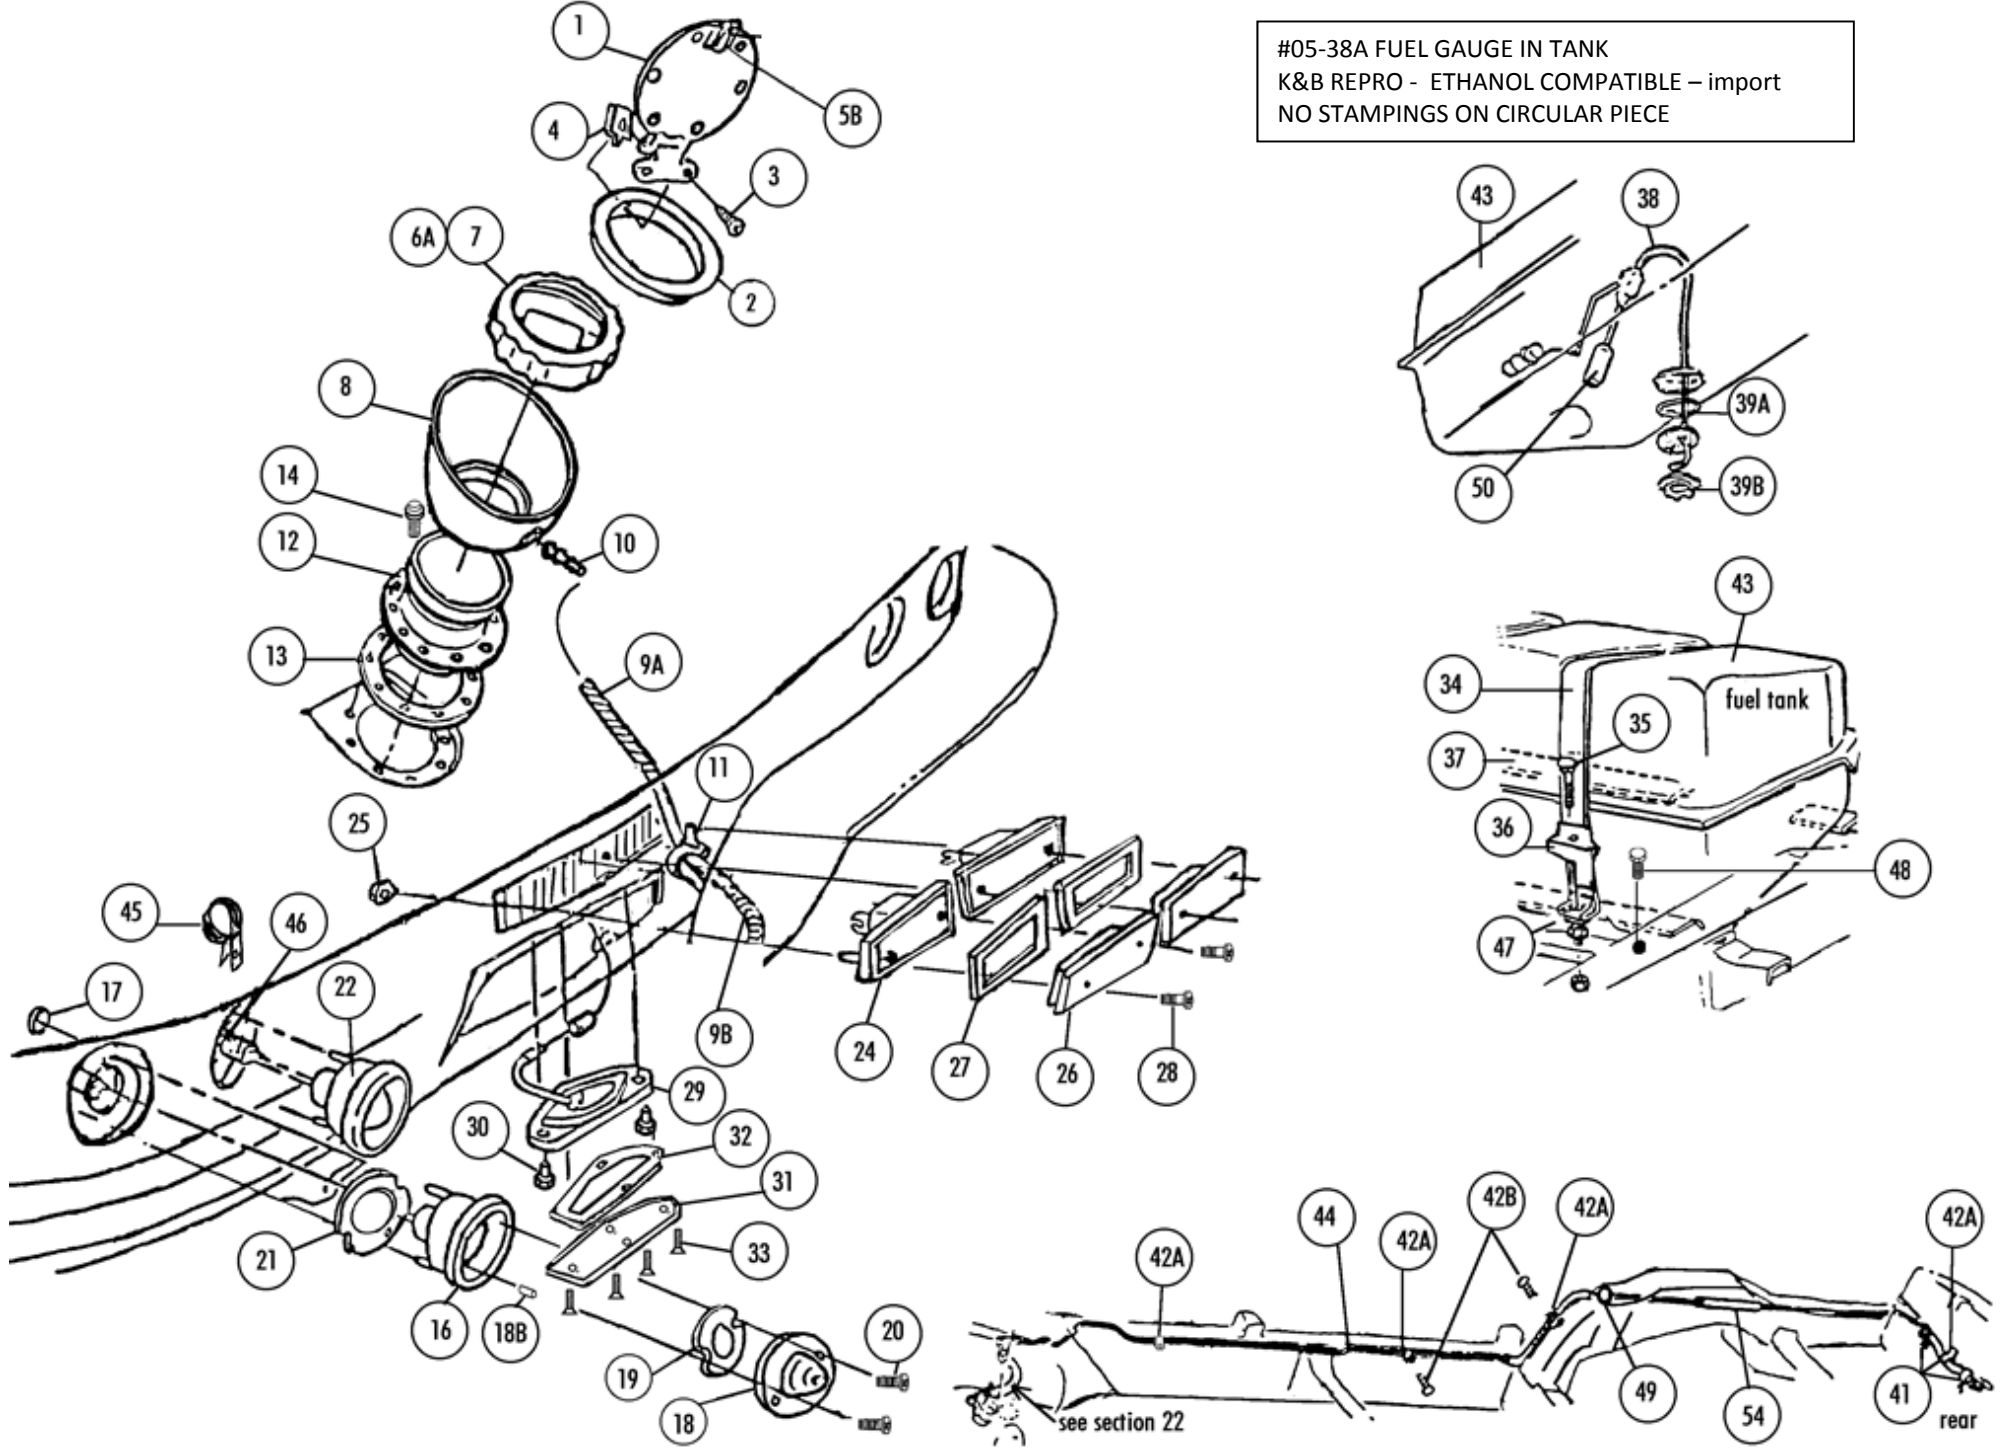

Section 05 Rear Body: Tail Lights, License Light, Fuel Tank, Fuel Doors & Mtg, Fuel Tank Mounting, Fuel Lines & Clips

#05-38A FUEL GAUGE IN TANK
 K&B REPRO - ETHANOL COMPATIBLE - import
 NO STAMPINGS ON CIRCULAR PIECE