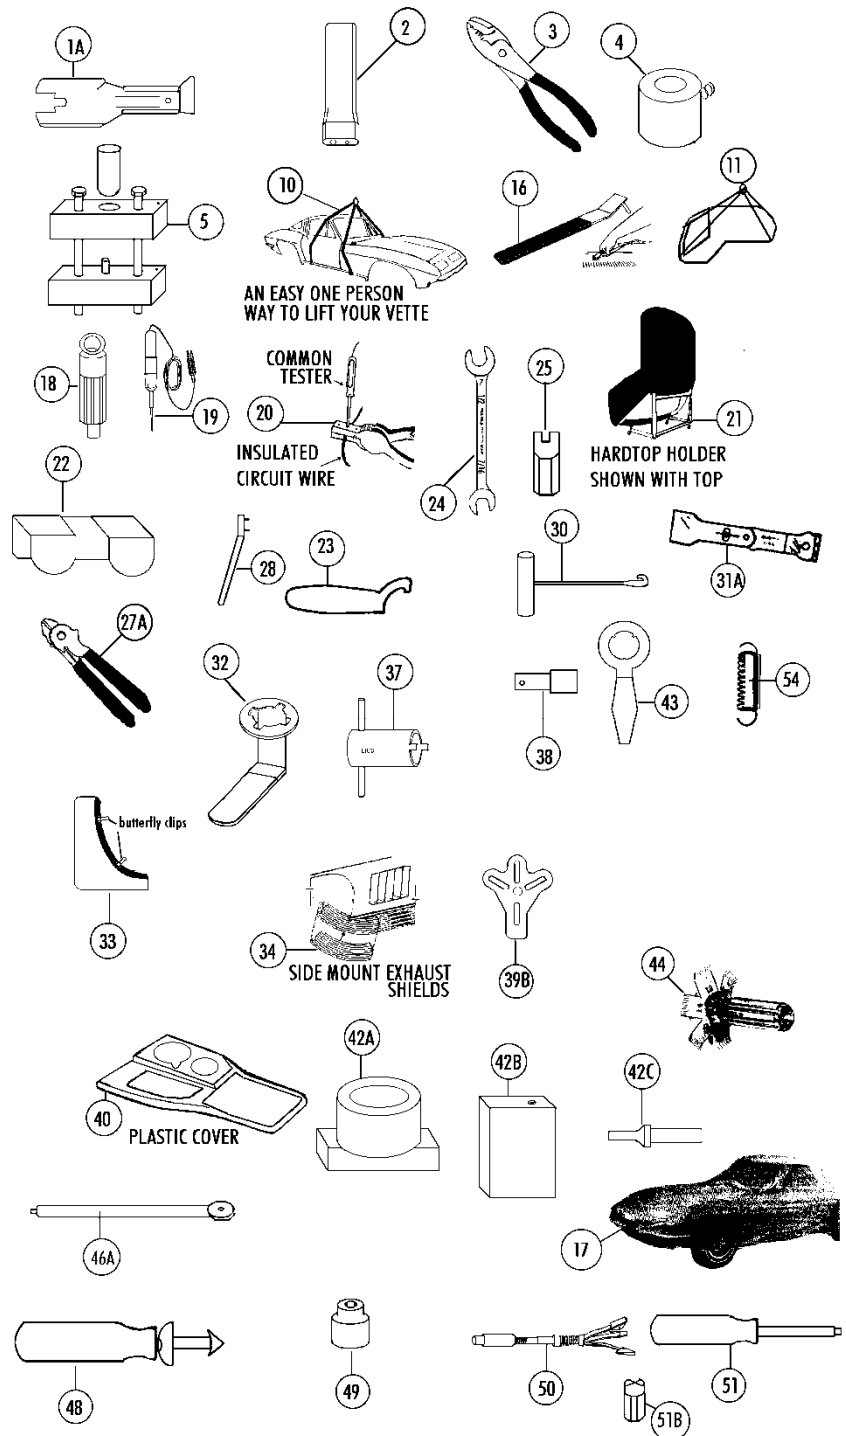

Section #55 Tools And Accessories, Car covers- No Returns On Tools

Sec-Part#	Name	Year	#Need	Price	Inc
55-01A	Window Crank Clip Removal Tool		1	5.00	
55-02A	Rivet Setting Tool (for 3/16" Aluminum Rivets)		1	25.00	
55-02B	Rivet Setting Tool (for 1/8" Aluminum Rivets)		1	25.00	
55-02C	Rivet Setting Tool (for 1/8-3/16"semitubular Riv		1	10.00	
55-03	Pliers For Corbin Spring Hose Clamp		1	21.00	
55-04	Rear Spindle Greasing Tool		1	25.00	
55-05	Torque Arm Bushing Installation Tool		1	85.00	
55-06	Rear Spindle Removal Tool		1	20.00	
55-07	Rear Shock Bracket Removal Tool		1	25.00	
55-09A	Wire Terminal Double Crimping Tool		1	34.00	
55-09B	Wire Terminal Double Crimping Tool- Deluxe		1	50.00	
55-10	Body Lift Strap Kit		1	65.00	
55-11	Hard Top Hoist Strap Kit	63-7	1	29.00	
55-16	Windshield Wiper Arm Removal Tool	63-7	1	6.00	
55-17B	Car Cover (gray Light Fabric)(indoor Only)	63-7	1	45.00	
55-17C	Car Cover (gray 4 Layer Breathable)(in/outdoor)	63-7	1	85.00	
55-18	Clutch Pilot Tool(for Aligning 10 Spline Clutch)	63-7	1	5.00	
55-19	Circuit Tester For 12v		1	8.50	
55-21	Hardtop Floor Stand And Dust Cover	63-7	1	149.00	
55-22	Caliper Pad Clip (holds Pistons In To Install Caliper And Brake Pads)(pr)	65-7	1 PR	14.00	PAIR
55-23	Antenna Nut Spanner Wrench	63-4	1	7.50	
55-24	Hard Top Wrench (for Glove Box)	63-7	1	28.00	
55-24B	Draw String Cloth Bag (for Hard Top Wrench)	63-7	1	4.00	
55-25	Special Screwdriver Tip For Visor Nuts		1	4.50	
55-27A	Hog Ring Pliers (for Seat Cover Installation)		1	25.00	
55-27B	Hog Rings (for Attaching Seat Covers (100pc)		1 SET	5.00	SET
55-28	Wrench For Hard Top Window Special 2-hole Screw	64-7	1	7.50	
55-29	Battery Charger- Auto Level Adjusting "float" (leave It On- It Will Not Over Charge Battery!)		1	19.00	
55-30	Seat Cover Installation Tool	63-7	1	10.00	
55-31A	Folding Razor Blade Scraper Tool		1	8.00	
55-31B	Single Edge Blades For 55-31a (pkg 100)		-	12.00	
55-32	Gas Tank Sender Removal Tool	63-82	1	15.00	
55-33	Fender Chip Protectors (4 Pc)	63-7	1 SET	35.00	SET
55-34	Side Pipe Cover Plastic Shields (pr)	65-7	1 SET	78.00	SET
55-37	Wrench- HI Sw,heater Cable Nut & Vw Switch Nut	63-7	1	9.00	
55-38	Hood Support Pin (prevents Hood Closing In Wind)	63-7	1	5.00	
55-39A	Steering Wheel Puller		1	12.00	
55-39B	Harmonic Balancer/ Steering Wheel Puller		1	20.00	
55-40	Console Protector/cup Holder (clear Plastic)	63-7	1	40.00	
55-42A	Upper Ball Joint Riveting Fixture *		1	60.00	
55-42B	Lower Ball Joint Riveting Fixture *		1	40.00	
55-42C	Air Hammer Riveting Bit * (for Steel Rivets)		1	20.00	
55-42D	*no Returns On Ball Joint Tools*				
55-43A	Ignition Switch Nut Wrench	63-5	1	7.50	
55-43B	Ignition Switch Nut Wrench	66-7	1	7.50	
55-44	Fin Comb(straighten Fins On Radiator, Condensor)		1	22.00	
55-45	Rear Spindle Shim Set Up Tool	63-82	1	99.00	
55-47	Spark Plug Gapping Gauge (ac)(pocket Size)		1	2.00	
55-48	Firewall Insulation Plug Installation Tool		1	5.00	
55-49	Front Shock Absorber Socket (3/8" Drive)		1	5.00	
55-50	Brake Cylinder/master Cylinder Hone(1/2"-2-1/4")		1	12.00	
55-50B	Replacement Stones For Hone		1 SET	6.00	SET N/A
55-51	Clutch Head Screwdriver (5/32") (use 55-51b)	63	1		
55-51B	Clutch Head Screw Bit (5/32")	63	1	3.00	
55-52	Tach/speedo Cable Grommet Installation Tool(for 37-16b & 16c)	63-4	1	6.50	
55-53A	327 Oil Pickup Installation Tool		1	8.00	
55-53B	427 Oil Pickup Installation Tool		1	8.00	
55-54	Top Compartment Spring Tool	63-7	1	15.00	