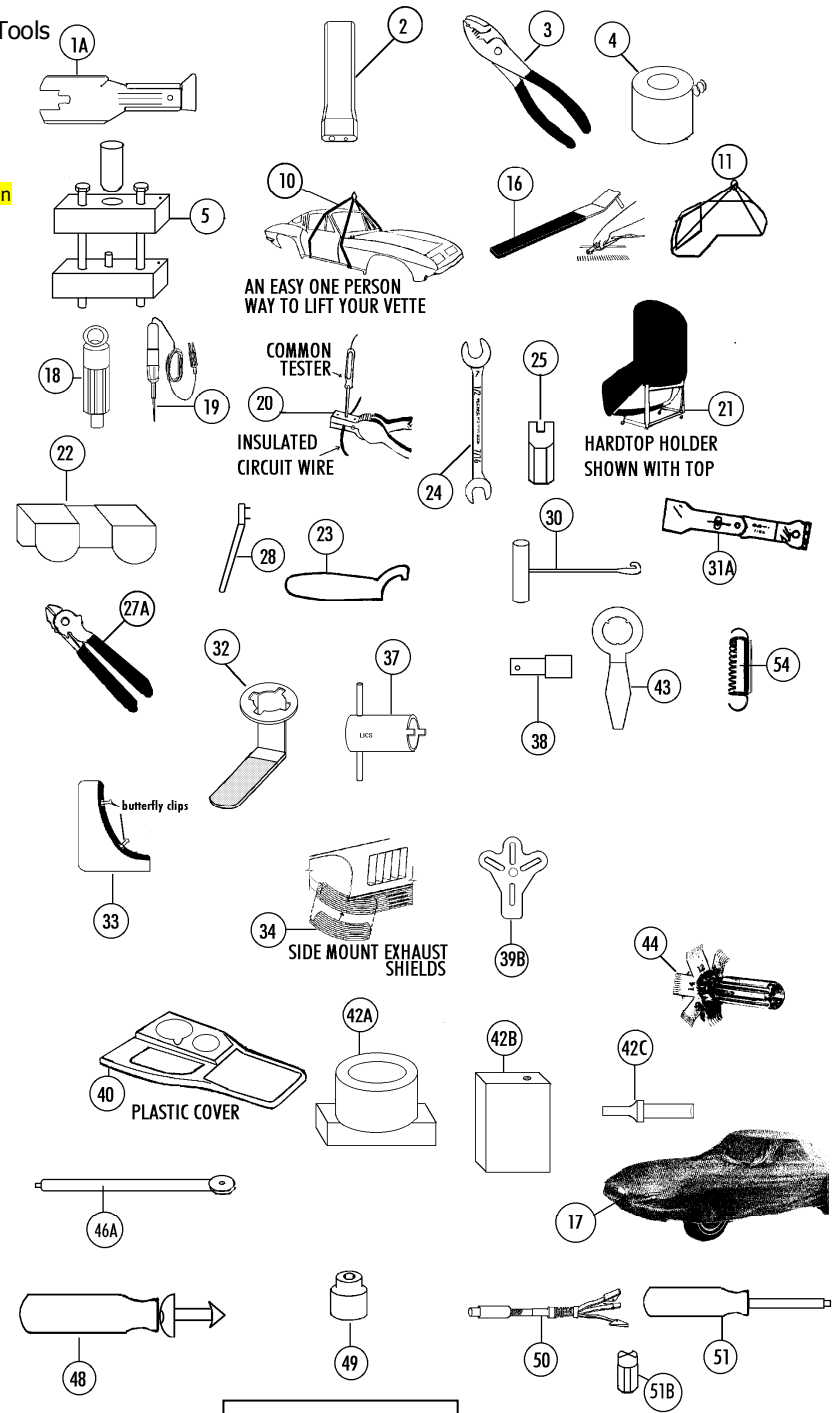

Section #55 Tools And Accessories, Car covers- No Returns On Tools

Sec-Part#	Name	Year	#Need	Price	Inc
55-01A	Window Crank Clip Removal Tool		1	\$ 5.00	
55-02A	Rivet Setting Tool (for 3/16" Aluminum Rivets)		1	18.00	
55-02B	Rivet Setting Tool (for 1/8" Aluminum Rivets)		1	18.00	
55-02C	Rivet Setting Tool (for 1/8-3/16"semitubular Riv		1	10.00	
55-03	Hose Spring Clamp Pliers (for corbin style clamps)		1	20.00	available again
55-04	Rear Spindle Greasing Tool		1	25.00	
55-05	Torque Arm Bushing Installation Tool		1	85.00	
55-06	Rear Spindle Removal Tool		1	20.00	
55-07	Rear Shock Bracket Removal Tool		1	25.00	
55-09A	Wire Terminal Double Crimping Tool		1	34.00	
55-09B	Wire Terminal Double Crimping Tool- Deluxe		1	50.00	
55-10	Body Lift Strap Kit		1	65.00	
55-11	Hard Top Hoist Strap Kit	63-7	1	30.00	
55-16	Windshield Wiper Arm Removal Tool	63-7	1	6.00	
55-17B	Car Cover (gray Light Fabric)(indoor Only)	63-7	1	50.00	
55-17C	Car Cover (gray 4 Layer Breathable)(in/outdoor)	63-7	1	99.00	
55-18	Clutch Pilot Tool(for Aligning 10 Spline Clutch)	63-7	1	5.00	
55-19	Circuit Tester For 12v		1	8.50	
55-21	Hardtop Floor Stand And Dust Cover	63-7	1	175.00	
55-22	Caliper Pad Clip (holds Pistons In To Install Caliper And Brake Pads)(pr)	65-7	1 PR	12.00	PAIR
55-23	Antenna Nut Spanner Wrench	63-4	1	7.50	
55-24	Hard Top Wrench (for Glove Box)	63-7	1	28.00	
55-24B	Draw String Cloth Bag (for Hard Top Wrench)	63-7	1	4.00	
55-25	Special Screwdriver Tip For Visor Nuts		1	4.50	
55-27A	Hog Ring Pliers (for Seat Cover Installation)		1	25.00	
55-27B	Hog Rings (for Attaching Seat Covers (100pc)		1 SET	5.00	SET
55-28	Wrench For Hard Top Window Special 2-hole Screw	64-7	1	7.50	
55-29	Battery Charger- Auto Level Adjusting "float"(leave It On- It Will Not Over Charge Battery!)			29.00	
55-30	Seat Cover Installation Tool	63-7	1	10.00	
55-31A	Folding Razor Blade Scraper Tool		1	8.00	
55-31B	Single Edge Blades For 55-31a (pkg 100)		-	12.00	
55-32	Gas Tank Sender Removal Tool	63-82	1	15.00	
55-33	Fender Chip Protectors (4 Pc)	63-7	1 SET	30.00	SET
55-34	Side Pipe Cover Plastic Shields (pr)	65-7	1 SET	78.00	SET
55-37	Wrench- HI Sw,heater Cable Nut & Ww Switch Nut	63-7	1	9.00	
55-38	Hood Support Pin (prevents Hood Closing In Wind)	63-7	1	5.00	
55-39B	Harmonic Balancer/ Steering Wheel Hub Puller		1	20.00	
55-40	Console Protector/cup Holder (clear Plastic)	63-7	1	40.00	
55-42A	Upper Ball Joint Riveting Fixture *		1	60.00	
55-42B	Lower Ball Joint Riveting Fixture *		1	40.00	
55-42C	Air Hammer Riveting Bit * (for Steel Rivets)		1	20.00	
55-43A	Ignition Switch Nut Wrench	63-5	1	7.50	
55-43B	Ignition Switch Nut Wrench	66-7	1	7.50	
55-44	Fin Comb(straighten Fins On Radiator, Condensor)		1	22.00	
55-45	Rear Spindle Shim Set Up Tool	63-82	1	99.00	
55-47	Spark Plug Gapping Gauge (ac)(pocket Size)		1	2.00	
55-48	Firewall Insulation Plug Installation Tool		1	5.00	
55-49	Front Shock Absorber Socket (3/8" Drive)		1	5.00	
55-50	Brake Cylinder/master Cylinder Hone(1/2"-2-1/4")		1	12.00	
55-50B	Replacement Stones For Hone		1 SET	6.00	SET
55-51	Clutch Head Screwdriver (5/32") (use 55-51b)	63	1	N/A	N/A
55-51B	Clutch Head Screw Bit (5/32")	63	1	3.00	
55-52	Tach/speedo Cable Grommet Installation Tool (for 37-16b & 16c)	63-4	1	6.50	
55-53A	327 Oil Pickup Installation Tool		1	8.00	
55-53B	427 Oil Pickup Installation Tool		1	8.00	
55-54	Top Compartment Spring Tool (Same as #19-49T)	63-7	1	15.00	