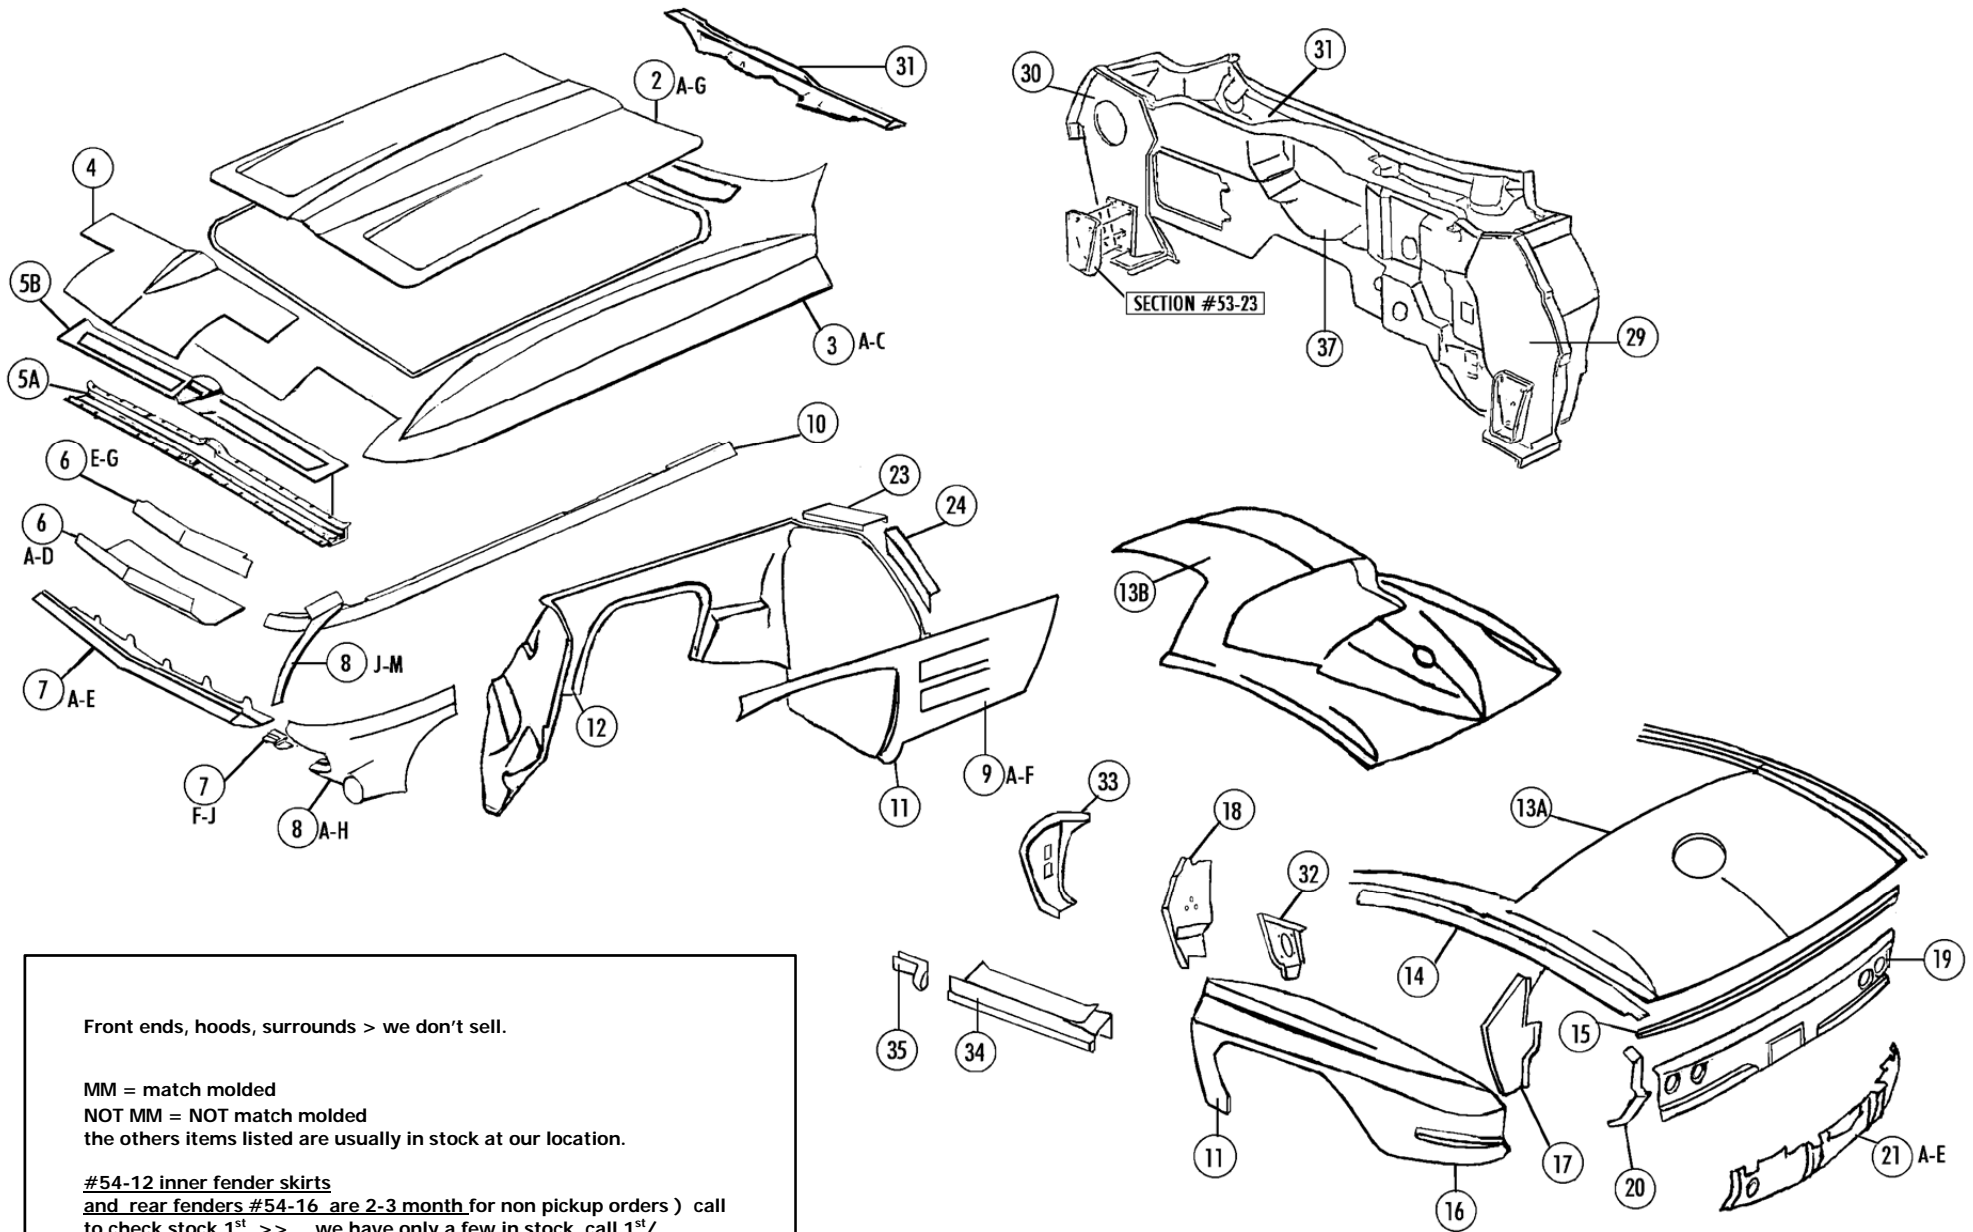

Section #54 Fiberglass: Body Panels – Rear Exhaust Panels, Park Light Panels - Fiberglass - Rivets

Front ends, hoods, surrounds > we don't sell.

MM = match molded
NOT MM = NOT match molded
the others items listed are usually in stock at our location.

#54-12 inner fender skirts
and rear fenders #54-16 are 2-3 month for non pickup orders) call to check stock 1st. >> we have only a few in stock call 1st/
pickup only on 54-12 skirts/ rear fenders
> 54-12 skirts pu only: we only have a few 66-67 & 63
>WE HAVE 1 pr 65-66 rear fenders in stock / pu only.