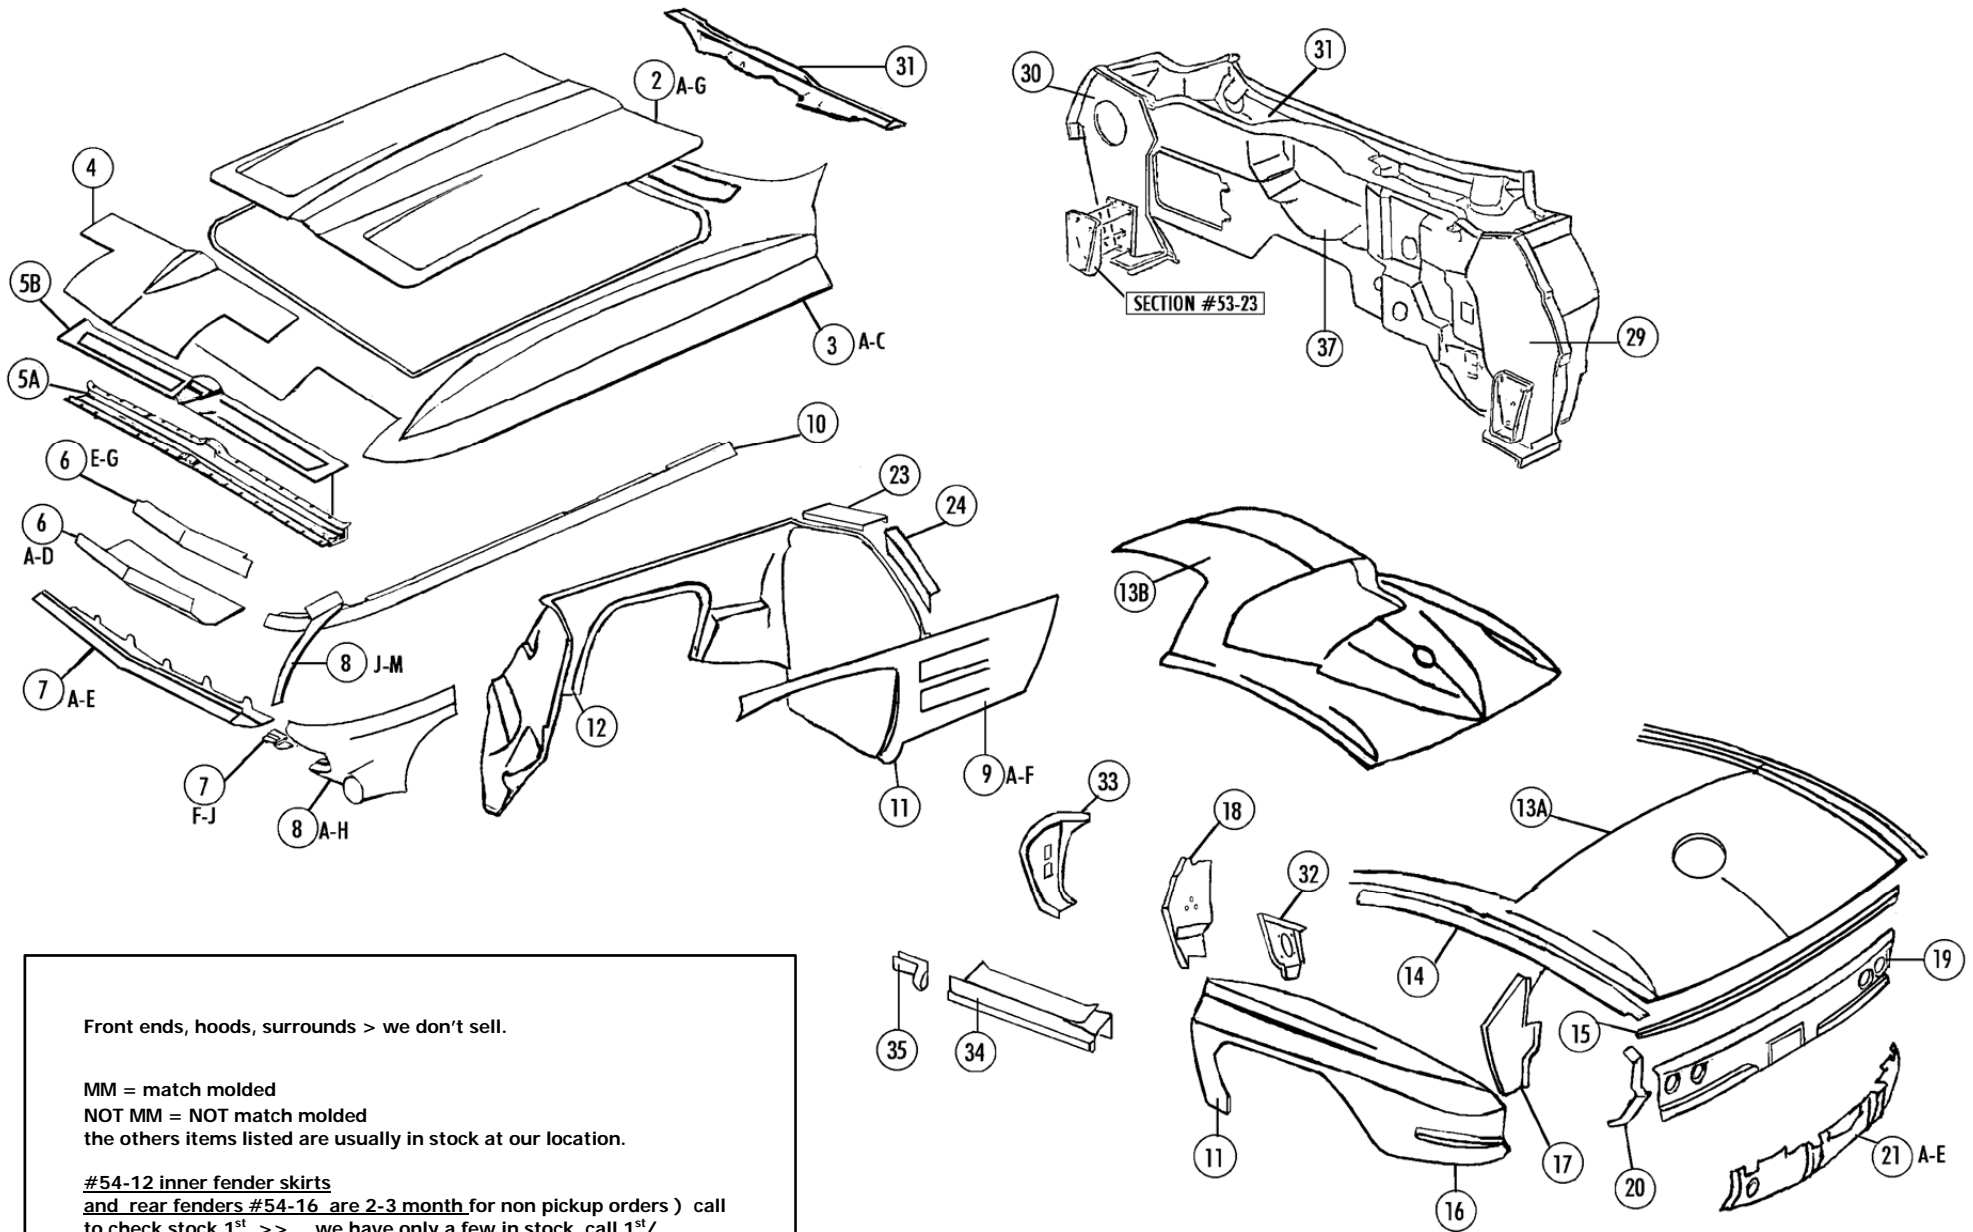

Section #54 Fiberglass: Body Panels – Rear Exhaust Panels, Park Light Panels - Fiberglass - Rivets

Front ends, hoods, surrounds > we don't sell.

MM = match molded
NOT MM = NOT match molded
the others items listed are usually in stock at our location.

#54-12 inner fender skirts
and rear fenders #54-16 are 2-3 month for non pickup orders) call to check stock 1st. >> we have only a few in stock call 1st/
pick up only on 54-12 skirts/ rear fenders
> 54-12 skirts pu only: we only have a few 66-67 & 63
>WE HAVE 1 pr 65-66 rear fenders in stock / pu only. #54-16CD