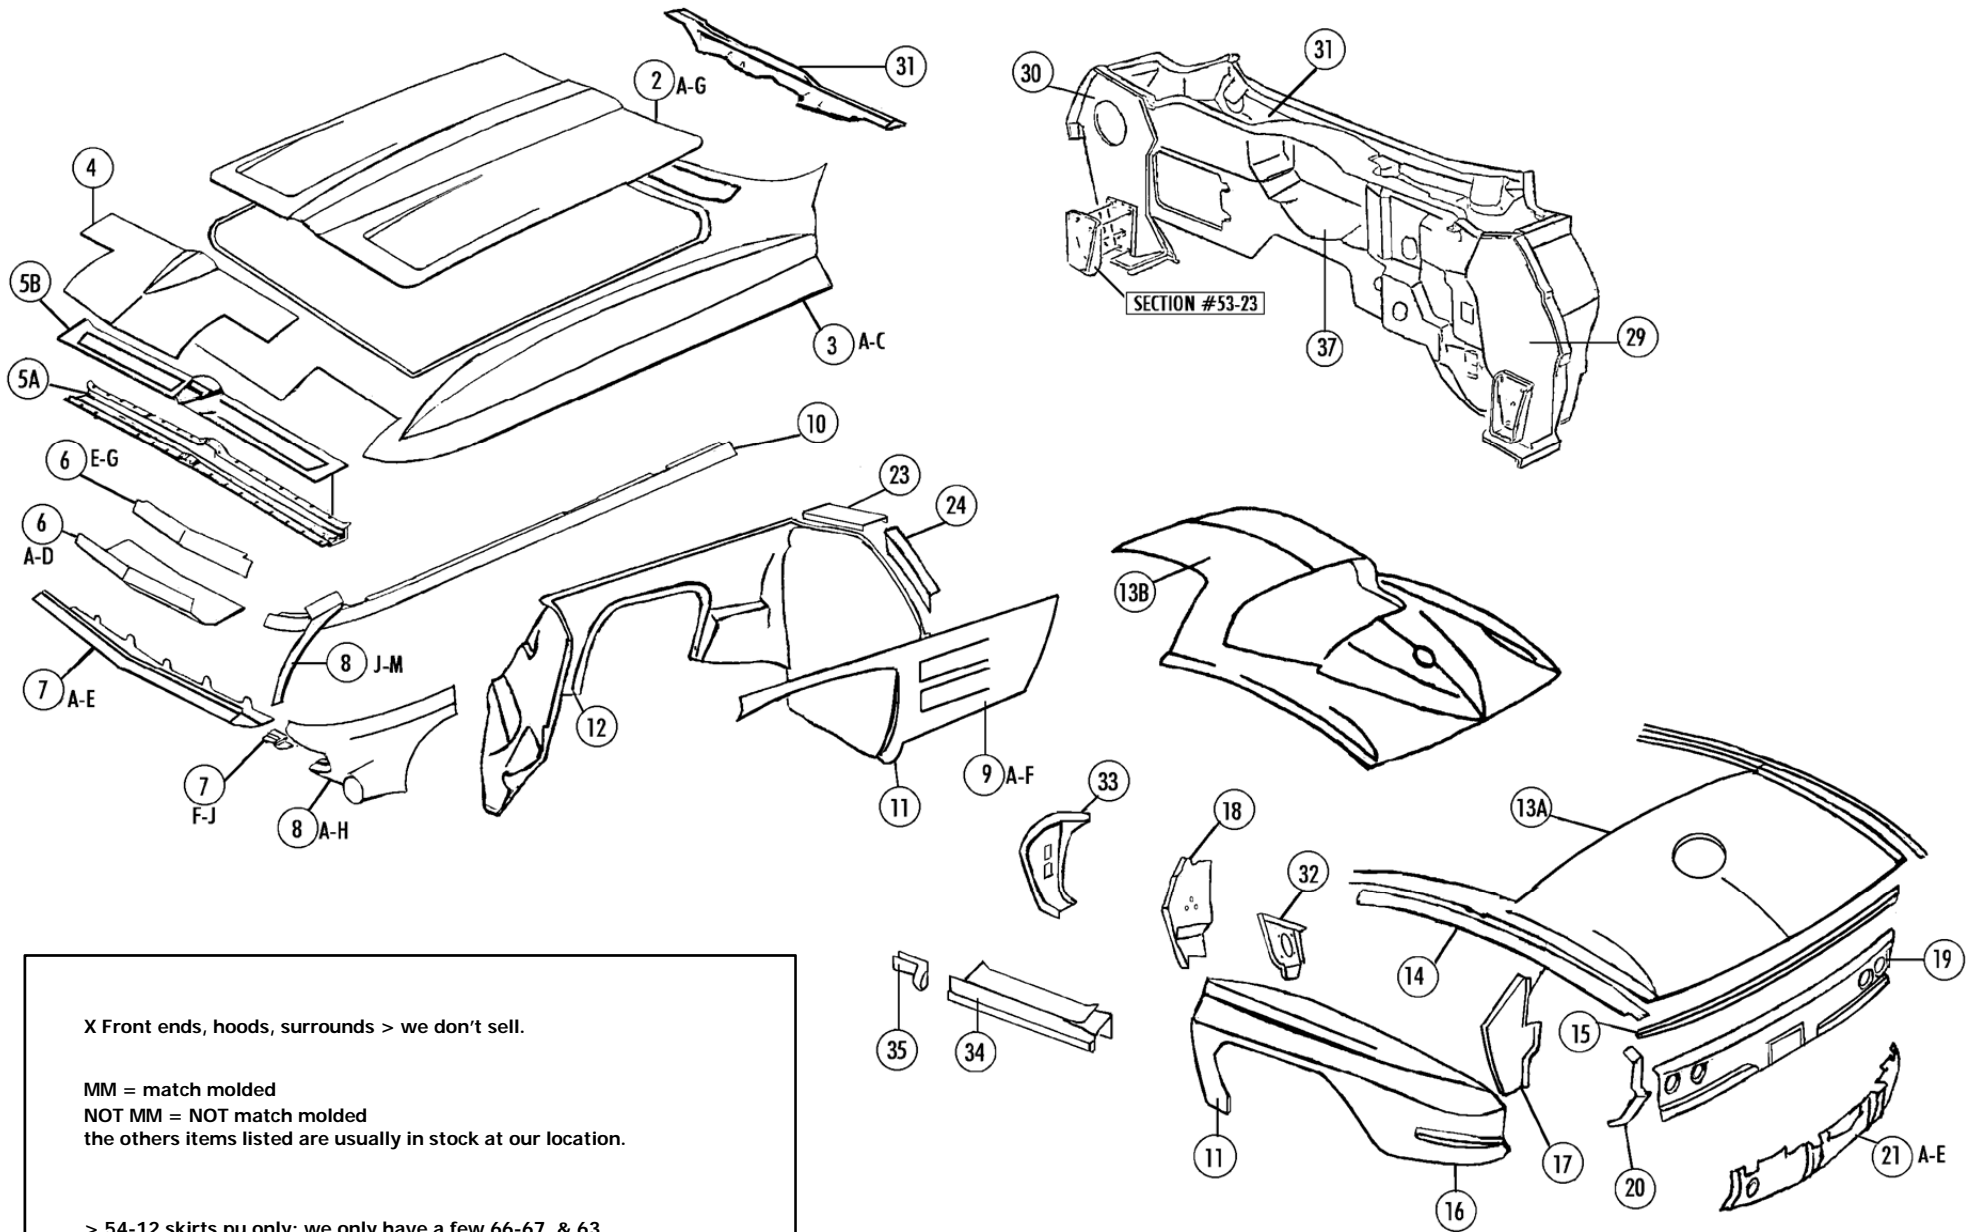

Section #54 Fiberglass: Body Panels – Rear Exhaust Panels, Park Light Panels - Fiberglass - Rivets

X Front ends, hoods, surrounds > we don't sell.

MM = match molded
NOT MM = NOT match molded
the others items listed are usually in stock at our location.

> 54-12 skirts pu only: we only have a few 66-67 & 63
> WE HAVE 1 pr 65-66 rear fenders in stock / pu only. #54-16CD