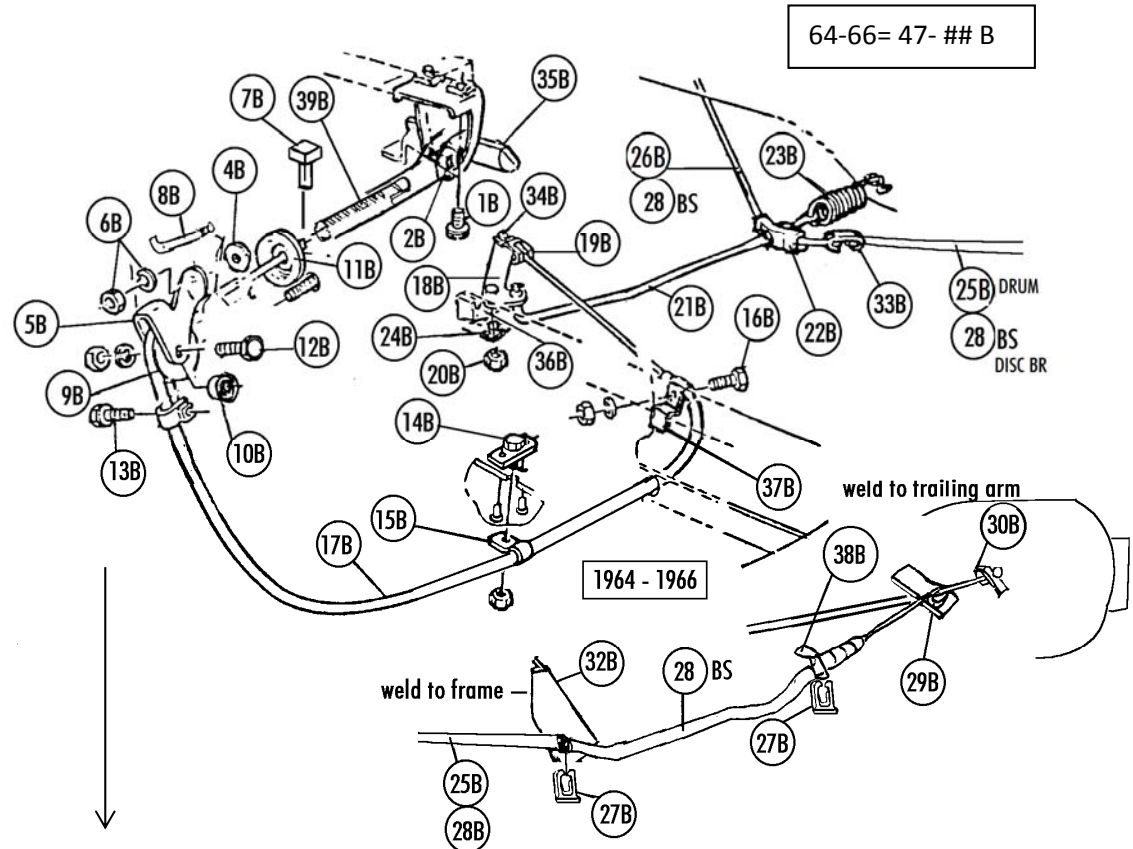

Sec-Part	Name	Year	#need/car	Price	
47-01B	Parking Brake Handle Mounting Bolts (pr)	64-6	1 PR	1.50	Pair
47-02B	Handle Spring & Pawl Set	64-6	1	15.00	
47-04B	Pulley Bracket Washers (2 Pc)	64-6	1 PR	0.50	Pair
47-05B	Pulley Bracket	64-6	1	21.00	
47-06B	Bracket Nuts & Washers (2 Ea)	64-6	1 SET	0.50	Set
47-07B	Stop Pin for park brake handle	64-6	1	5.50	
47-08B	Parking Brake Warning Switch	64-6	1	8.00	
47-09B	Nylon Pulley	64-6	1	15.00	
47-10B	Bearing For Park Brake Pulley	64-6	1	3.75	
47-11B	Parking Brake Grommet (after 4/65)(replacement)	65-6	1	1.00	
47-12B	Bolt, Nut, Washer For Park Brake Pulley	64-6	1	1.00	
47-13B	Cable Clamp Bolt	64-6	1	1.75	
47-14B	Cable T Bolt, Rivets & Nut	64-6	1	6.00	
47-15B	Cable Clamp	64-6	1	1.00	
47-16B	Cable Clamp Bolt, Nut & Lw	64-6	1	1.00	
47-17B	Parking Brake Front Cable- (correct size ends)	64-6	1	49.00	
47-18B	Parking Brake Lever	64-6E	1	18.00	
47-18BL	Park Brake Lever 66 Late (april 66 >) 2nd Design (must Modity Emerg Brake Bracket)(w Directions)	66L	1	23.00	
47-19B	Clevis + Clevis Pin & Cotter Pin (34b)	64-6	1	7.00	
47-20B	Lever Bolt & Special Nut	64-6	1	1.00	
47-21B	Parking Brake ROD, Clip & Nuts	64-6	1	40.00	
47-22B	Equalizer (for park brake cable)	64-6	1	6.50	
47-23B	Parking Brake Equalizer SPRING	64-6	1	5.00	
47-24B	Lever Bushing	64-6	1	4.00	
47-25B	Parking Brake Cable LH (64-5 Drum Brakes) (OEM)	64-5	1	45.00	
47-26B	Parking Brake Cable RH (64-5 Drum Brakes) (OEM)	64-5	1	45.00	
47-27B	Cable Retainer Clips (4)	64-6	1 SET	16.00	Set
47-28BS	Rear Cable (Disk Brakes) s.s. casing with boots	65-6	1	55.00	
47-29B	Cable Nylon Guides (pr)	65-6	1 PR	4.00	Pair
47-30B	Cable Brackets On Trailing Arm (pr)	65-6	1 PR	19.00	Pair
47-32B	Cable Brackets On Frame (weld On)(pr)	64-6	1 PR	25.00	Pair
47-33B	Cable Retainer (drum brakes)	64-5	1	8.00