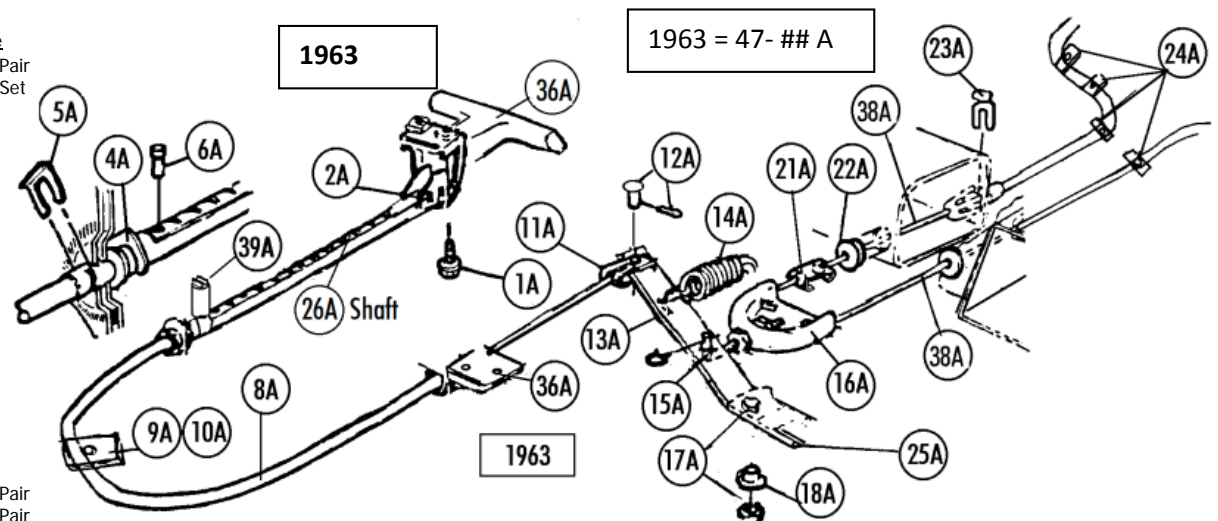

## Section 47 Parking Brake Hardware, Cables ...

Sec-Part	Name	1963	Year	#need/car	Price
47-01A	Parking Brake Handle Mounting Bolts (1 Pr)	63	1 PR	1.50	Pair
47-02A	Handle Spring & Pawl Set	63	1 SET	15.00	Set
47-04A	Cable Retainer Clip (inside firewall)	63	1	3.50	
47-05A	Cable Retainer Clip (outside firewall)	63	1	4.00	
47-06A	Handle Stop Pin	63	1	5.00	
47-08A	<b>Parking Brake Front Cable (O.E.M.) USA</b>	63	1	95.00	
47-09A	Cable Clamp	63	1	2.00	
47-10A	Nut (for cable clamp)	63	1	0.25	
47-11A	Clevis & Clevis Pin (12A)	63	1	7.00	
47-12A	Clevis Pin & Cotter Pin (1 + 1)	63	1	2.00	
47-13A	Parking Brake Lever	63	1	20.00	
47-14A	Parking Brake Lever Spring	63	1	5.00	
47-15A	J-bolt, Nuts & Clip	63	1	14.00	
47-16A	Equalizer, rear park brake cable	63	1	20.00	
47-17A	Bolt, Washer & Special Nut (for Lever Bracket)	63	1	1.00	
47-18A	Lever Bushing	63	1	4.00	
47-19A	Rear Cable LH (Metal Casing)	63	1	42.00	
47-20A	Rear Cable RH (Metal Casing)	63	1	55.00	
47-21A	Cable Retainer	63	1	8.75	
47-22A	Cable Grommets (replacement)(pair)	63	1 PR	2.00	Pair
47-23A	Parking Brake Retainer Clips (2)	63	1 PR	8.00	Pair
47-24A	Cable Clamps & Screws (4 Ea)	63	1 SET	26.00	Set
47-25A	P/B Lever Bracket (Weld To Frame)	63	1	15.00	
47-26A	<b>1963 Parking Brake Notched Shaft</b>	63	1	45.00	
47-36A	Front Cable Clamp, Reinforcement, Bolt, Rivets	63	1 SET	20.00	Set
47-37A	<b>Parking Brake Chrome Handle</b>	63	1	45.00	
47-38A	<b>Rear Cables (Metal Casing)(pair) (=19A/20A)(drum brk)</b>	63	1 PR	97.00	Pair
47-39A	X Parking Brake Warning Switch & Bracket X N/A	63	1	N/A	