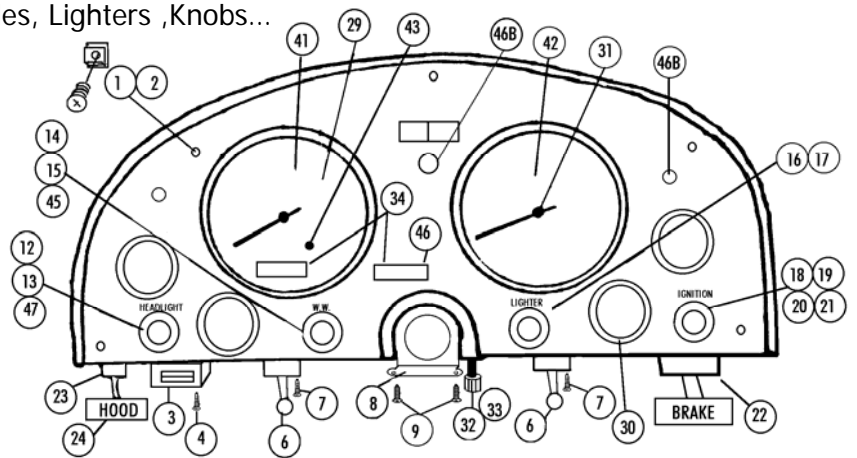

Switches
(do not
include lock
cylinders nor
knobs)

Gauges:

Ign Locks/
<Ign Switches

<Fuse block

Knobs >

39-34	Odometer Number Wheels (pr)	63-7	1 PR	$ 100.00 PAIR
39-35	Odometer Gear Set (3 Pc Metal Gears)	63-7	1 SET	50.00 SET
39-36	Gasket Set For Odometer Lens & Dash Lenses(23pc)	63-7	1	8.50
39-37	Rear Cluster Case Screw & Pal Nut Set (21 Pc)	63-7	1 SET	5.00 SET
39-38A	Ammeter	63	1	79.00
39-38B	Ammeter	64	1	79.00
39-38C	Ammeter	65-7	1	79.00
39-38D	Plug For Ammeter (replacement)	63-7	1	2.50
39-38E	Terminals For Ammeter Or Temp Gauge (pr)	65-7	2 PR	8.00 PAIR
39-38F	Terminals For Fuel Gauge (pr)	65-7	1 PR	4.00 PAIR
39-38G	Small Gauge Mounting Reinforcements (3)	63-7	1 SET	15.00 SET
39-39A	Fuel Gauge	63	1	79.00
39-39B	Fuel Gauge (NOS)	64	1	90.00 NOS
39-39BR	Fuel Gage (repro)	64	1	79.00
39-39C	Fuel Gauge	65-7	1	79.00
39-39D	Plug For Fuel Gauge	63-7	1	2.00
39-40A	Temperature Gauge	63	1	79.00
39-40B	Temperature Gauge	64	1	79.00
39-40C	Temperature Gauge	66-7	1	79.00
39-40C5	Temperature Gauge (65)	65	1	79.00
39-40D	Plug For Temperature Gauge In Dash (replacement)	63-7	1	2.50
39-40R	Oil Pressure Gauge (60#)all Until #16532)	63	1	79.00
39-40S	Oil Pressure Gauge (80#)(all After #16532)	63	1	79.00
39-40U	Oil Pressure Gauge (80#)(all)	64	1	79.00
39-40W	Screw For Oil Pressure Gauge (2)	63-7	1 PR	0.50 PAIR
39-40X	Oil Pressure Gauge (60#)(250-350hp,390-400hp)	65-7	1	79.00
39-40Y	Oil Pressure Gauge (80#)(365-375hp,425-450hp)	65-7	1	79.00
39-40Z	Small Gauge Face Rivet (10)	63-7	1 SET	2.00 SET
39-40ZK	Small Gauge Face Rivets (200)	63-7	1 SET	20.00 SET
39-41	Speedometer/odometer Gauge	65-7	1	N/A
39-41C	Speedo/tach Face Slotted Screws (4)	65-7	1 SET	2.00 SET
39-41D	Tach/speedo Mounting Screw, Gmt & Cushion (5+5+2)	63-7	1 SET	10.50 SET
39-41E	Round Cushions (gmt) For Speed/tach Mounting (5)	63-7	1 SET	5.00 SET
39-41F	Rectangular Cushion For Speed/tach (2)	63-7	1 PR	4.00 PAIR
39-42A	Tach Gauge (5300 Redline)250-300hp+66/390hp	65-7	1	165.00
39-42B	Tach Gauge (6000 Redline)350hp+67/390-400hp	65-7	1	165.00
39-42C	Tach Gauge (6500 Redline)365-375hp+425-435hp	65-7	1	165.00
39-42F	Tach Face Only (5300 Redline)	65-7	1	29.00
39-42G	Tach Face Only (6000 Redline)	65-7	1	29.00
39-42H	Tach Face Only (6500 Redline)	65-7	1	29.00
39-43	Speed Warning Knob	67	1	35.00
39-44a, b	Speedometer Head Assembly (calibrated)	63-4,65-7	1	N/A
39-44C	Speedometer Face Only	65-7	1	29.00
39-45A	Windshield Wiper/washer Knob	63-4	1	29.00
39-45B	Windshield Wiper/washer Knob	65	1	20.00
39-45C	Windshield Wiper/washer Knob	66	1	20.00
39-45D	Windshield Wiper/washer Knob	67	1	20.00
39-46	Odometer Plastic Lens	63-7	1	11.50
39-46B	Dash Filter+Tubes Set (2 Green-turn,1 Red-brake+Tubes	63-7	1 SET	25.00 SET
39-46C	Cardboard Tubes For Directional Bulbs (3+2)	63-7	1 SET	5.00 SET
39-47A	Headlight Knob & Rod	63	1	26.50
39-47B	Headlight Knob & Rod	64	1	26.50
39-47C	Headlight Knob & Rod	65	1	26.50
39-47D	Headlight Knob & Rod	66	1	26.50
39-47E	Headlight Knob & Rod	67	1	26.50
39-48A	Dash Bulb- (HLOpen + 63-6 Park Br. Blinking Bulb 63-7)	63-7	1or2	4.00 EACH
39-48B	Instrument Panel, Clock, & Radio Light Bulbs	63-7	15	1.00 EACH
39-48C	Cigar Lighter, High Beam, & Ignition Switch Bulb	65-7	3	1.00 EACH
39-48D	Glove Box, Heater Controls, & A/c Controls Bulb	63-7	4	1.00 EACH
39-48E	Cigar Lighter, High Beam & Ignition Switch Bulb	63-4	4	1.00 EACH
39-49	Ground Terminal On Dash Cluster	63-7	1	3.00