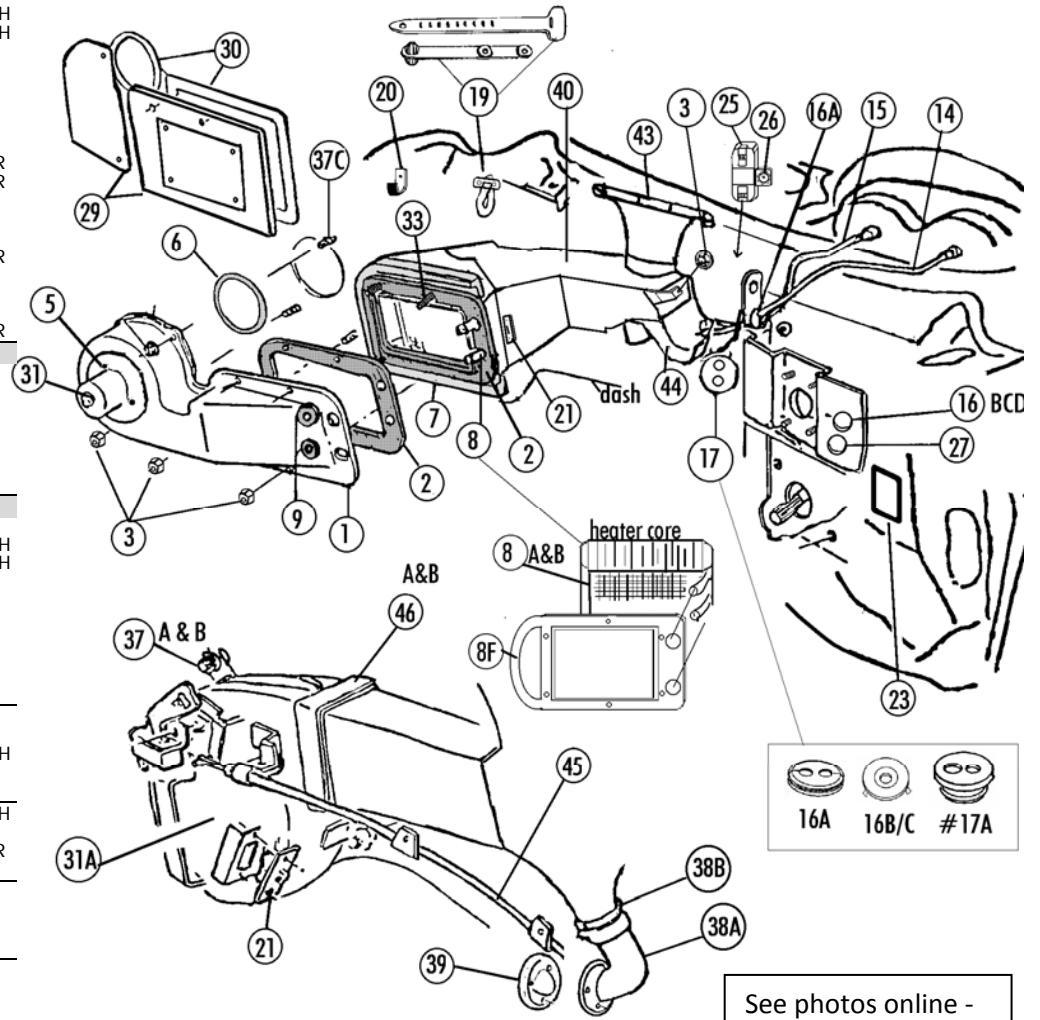

Section 37 Heater Cowl • Heater Boxes • Speedo & Tach Cables, Grommets, Firewall & Rear Blower

Sec-Part#	Name	Year	#need/Car	Price	Inc
37-01A	Heater/blower Motor Box (fiberglass/metal)	63-7	1	\$ 270.00	
37-01B	Heater/blower Motor Box (fiberglass/metal)	64-7	1	270.00	
37-01C	Metal Plate, Ring, Rivets For Heater Box (outer)	63-7	1	45.00	EACH
37-02	Heater Box Black Gasket- Non A/C	63-7	2	5.00	EACH
37-03	Heater Box Nut Set (8 Pc) Non A/C	63-7	1 SET	3.00	SET
37-05	Fan Motor Bolt & Terminal Set (5+1)	63-7	1 SET	5.50	SET
37-06	Fan Gasket- Non A/C	63-7	1	7.00	
37-07	Interior Heater Box Gray Foam Gasket- Non A/C	63-7	1	18.00	
37-08A	Heater Core- Non A/C	63-7	1	84.00	
37-08B	Heater Core- Air Cond	63-7	1	84.00	
37-08C	Heater Core Strap (air Cond Only)(pr)	63-7	1 PR	15.00	PAIR
37-08D	Heater Core Strap (non Air Conditioned)(pr)	63-7	1 PR	15.00	PAIR
37-08E	Bolts For Heater Core Straps (4)	63-7	1 SET	1.00	SET
37-08F	Mounting Plate For Heater Core Non A/C	63-7	1	85.00	
37-08G	Mounting Plate For Heater Core- With A/C	63-7	1	95.00	
37-09	Heater Tube Gaskets- Non A/C	63	1 PR	3.00	PAIR
37-10A	Steering Column Bracket (see 18-45a)	63-6	1		
37-11	Steering Column Gasket	63-7	1	5.00	
37-12	Steering Mast Clamp Bolt (see Sect 18-47)				
37-13	Steering Mast Support Screws (pr)	63-67	1 PR	1.50	PAIR
Speedometer, Tachometer Cables					
37-14A	Speedometer Cable (3 Spd, 4 Spd, Auto)(gray)	63-4E	1	21.00	
37-14B	Speedometer Cable (4 Spd)(black)	64L-7	1	28.00	
37-14C	Speedometer Cable (3 Spd Or Auto)(black)	65-7	1	26.00	
37-14D	Speedometer Cable (3,4 Spd Or Auto)(white)	64	1	42.00	
37-15A	Tachometer Cable (gray)	63	1	21.00	
37-15B	Tachometer Cable (black) (correct Hex Crimp)	64-7	1	20.00	
37-15C	Speedo/tach Cable Lubricant Tube (6.5 Gm Tube)	63-7	1	2.00	
Speedometer, Tachometer Cables					
37-16A	Speed/tach Grommet- 4 Spd (2 Hole)	65-7	1	5.00	
37-16B	Speed/tach Grommet-3 Spd&auto(1 Hole)	65-7	2	10.00	EACH
37-16C	Speed/tach Grommet-3 Spd/4 Spd/auto(1 Hole) (see 55-52 For Grommet Installation Tool)	63-4	2	10.00	EACH
37-16D	Plug (for Hole Above Clutch Pedal) (4 Spd)	65-7	1	1.00	
37-16E	Tach/speedo Cable Grommet Installation Tool	63-4	1	6.50	
37-16F	Hood Release Cable Grommet	63-7	1	0.75	
37-17A	Oil Pressure Line Grommet (non-A/C)(2 Hole)	63-7	1	5.00	
37-17B	Oil Pressure Line Grommet (with A/C)(4 Hole)	63-7	1	5.00	
37-18	Windshield Wiper Motor Gasket	63-7	1	2.25	
37-19A	Complete Plastic Strap Set (8-2 Hole, 7-white T)	63-4	1	16.00	SET
37-19B	Complete Plastic Strap Set (8-2 Hole, 7-black T)	65-7	1	16.00	SET
37-20A	Metal Wire J-clip (each)	63-7	19	1.50	EACH
37-20B	Cowl Wire J-clip Set (with Fasteners) (no A/C)	63-7	1 SET	13.00	SET
37-20C	Cowl Wire J-clip Set (with Fasteners) A/C Cars	63-7	1 SET	22.00	SET
37-21A	Non A/C Heater & Rear Blower Resistor (screw On)	63L-7	1-2	25.00	EACH
37-21A3	Non A/C Heater Resistor 63e= Clip On Type	63E	1	25.00	
37-21B	Screw- Heater Box Resistor (2)	63L-7	1 PR	1.00	PAIR
37-21C	Plug- Heater Box Resistor	63-7	1	5.00	
37-22	Heater Box Gasket Set (#2,6,7,9 Plus 3 Interior Flap Gaskets & Rivets)	63-7	1 SET	29.00	SET
37-23	Fuse Box Gasket	63-7	1	3.00	
37-24	Vent Door Gasket & Rivet Set ** (see 12-39)				
37-25A	Ballast Resistor(all Exc 63-5 Sp Hiper)blue Str	63-7	1	26.00	
37-25B	Ballast Resistor (340,360,365,375hp)(black Dot)	63-5	1	26.00	
37-26	Resistor Screw + Lw	63-7	1	1.00	
37-27	Clutch Hole Plug (with Automatic)	63-7	1	1.00	
37-29	Heater Delete Plates (pr)	63-7	1 PR	\$ 200.00	PAIR
37-30A	Gasket Set For Heater Delete Plates	63-7	1 SET	24.00	SET
37-30B	Bolts (tr) Set For Heater Delete Plates	63-7	1 SET	9.00	SET
37-31A	Heater Blower Motor (non A/C)(use 37-31b) Replmt	64-7	1	N/A	
37-31B	Heater Blower Motor (A/C)(no Fan)	64-7	1	40.00	
37-32A	Blower Fan- Metal	63-7	1	39.00	
37-32B	Blower Fan Nut	64-7	1	0.50	
37-32C	Blower Fan Retainer	63	1	0.50	
37-33	Inner Heater Box Bolt Plate & Rivet Set (4 & 8)	63-7	1 SET	15.00	SET
37-34	A/C Inner Heater Box Bolt Plate & Rivet Set	63-7	1 SET	8.00	SET
37-40	Heater Box Assembly (under Dash) (with Metal)(non A/C) IN STOCK	64-7	1	\$ 799.00	
37-41	Screw- Heater Cables To Heater Box (2)	63-7	1 PR	\$ 1.00	PAIR
37-41B	Screws- Cables To A/C Heater Box (4)	63-7	1 SET	2.00	SET
37-42	Push Nuts- Vent & Heater Cables (5)	63-7	1 SET	1.00	SET
37-43A	Defroster Duct (correct Fiberglass)	63-7	1	\$ 149.00	
37-44A	Center Y Duct	63	1	N/A	
37-44B	Center Y Duct (plastic Replacement)	64-7	1	\$ 159.00	
37-44C	Extension Outlet For Center Y Duct	63	1	N/A	
37-44D	Screws For Mounting Heater Y Duct (2)	63-7	1 SET	1.00	SET
Air Cond Heater Box see Section3 6 #36-01					