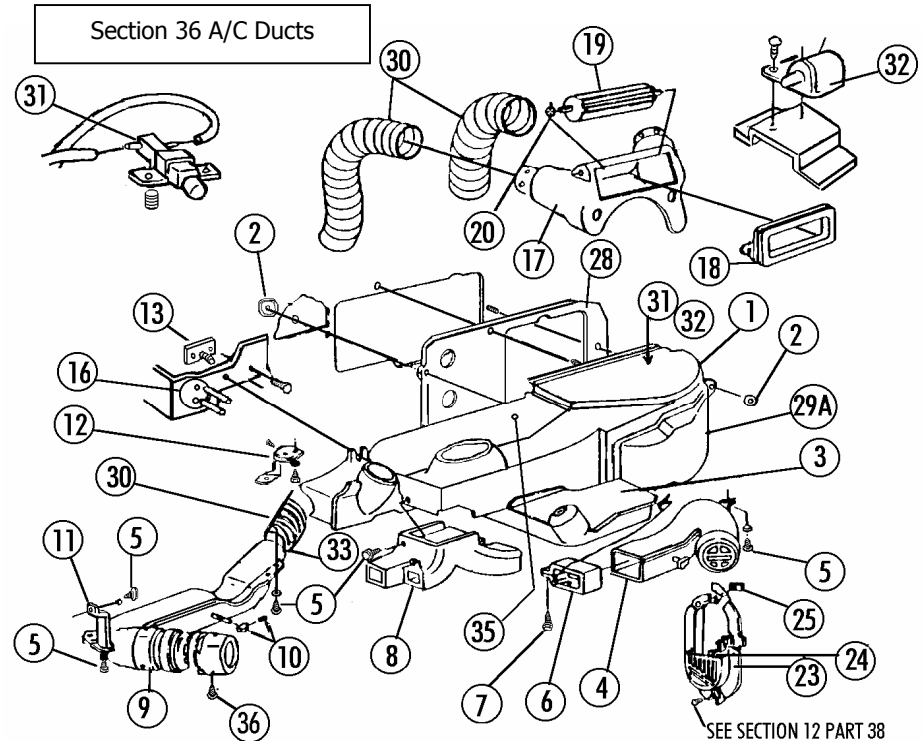

36-01	Complete Inner A/C & Heater Box (incl 03,29A,35)	64-7	1	$ 950.00	(no discounts)
36-02	A/C Heater Box Nuts (9 Pc)	63-7	1 SET	2.25	SET
36-03	Center Lower A/C Plastic Distrib Duct & Door	63-7	1	110.00	
36-03C	Screws For Lower Duct Extension (#36-03)(8 Pc)	63-7	1 SET	6.00	SET
36-04	Rh A/C Duct (with Flap, Knob & Metal Ball)	63-7	1	270.00	
36-04R	Rh A/C Duct (replacement- No Shut Off Flap)	63-7	1	145.00	
36-05	Duct Screws & Washers (8 Pc)	63-7	1 SET	2.00	SET
36-06	Rh Duct Clamp & Screw	63-7	1	30.00	
36-07	Duct Clamp Screw	63-7	1	0.75	
36-08B	Center Y Duct (plastic Replacement)	64-7	1	145.00	
36-09A	Lh A/C Duct (with Flap, Knob & Metal Ball)	63-6	1	305.00	
36-09AR	Lh A/C Duct (replacement- No Shut Off Flap)	63-6	1	185.00	
36-09B	Lh A/C Duct (with Flap, Knob & Metal Ball)	67	1	305.00	
36-09BR	Lh A/C Duct (replacement- No Shut Off Flap)	67	1	185.00	
36-10	Chrome Knob For Air Cond Duct	63-7	2	20.00	EACH
36-11	Lh Bracket For Lh A/C Duct	63-7	1	20.00	
36-12A	Rh Bracket For Lh A/C Duct	63-6	1	35.00	
36-12B	Rh Bracket For Lh A/C Duct	67	1	30.00	
36-12C	Rh Bracket On Rh Duct	63-7	1	15.00	
36-13	Bolt Plate, Nut & Rivets (1,1,2)	63-7	1 SET	6.00	SET
36-16	Oil Line Grommet (see Sect 37-17b)				
36-17	Center Duct Housing	63-7	1	165.00	
36-18	Center Dash Duct Bezel	63-7	1	125.00	
36-19	Center Dash Duct Deflector	63-7	1	75.00	
36-20	Center Dash Duct Deflector Clips (2 Pc)	63-7	1 PR	0.50	PAIR
36-23	Rh Vent Grill (with A/C)(see 12-56c)	63-7	1	95.00	
36-24	Cable Bracket For Rh Vent Cable With A/C	63-7	1	14.00	
36-25	Bolt Plate	63-7	1	8.50	
36-28	Complete A/C-heater Box Gasket Set (25 Pc+32 R)	63-7	1	50.00	
36-28B	Air Cond Box Mounting Gasket Set (5 Pc Set)	63-7	1 SET	25.00	SET
36-28C	Inner Ac Box Mounting Gasket	63-7	1	8.00	
36-29A	Plenum Cover	63-7	1	45.00	
36-29B	Plenum Cover Screws (12 Pc)	63-7	1 SET	9.00	SET
36-30	Air Cond Duct Hose Set (3 Pc) (Correct type hose)	63-7	1	19.00	
36-31	Heater Vacuum Switch With A/C (on Heater Box) (original Brass Type)	64L-7	1	55.00	
36-31A	Heater Vacuum Switch With A/C (on Heater Box) (original Brass Type)	63-4E1	1	55.00	
36-31B	Nuts & Lw (2+2) For Vacuum Switch	63-7	1 SET	1.00	SET
36-32	Electric Shutoff Switch On A/C Heater Box	63-7	1	50.00	
36-32B	Screws For A/C Shutoff Switch (2)	63-7	1 PR	1.00	PAIR
36-33	A/C Duct Hose Clamps (pr)	63-7	1 PR	10.00	PAIR
36-34	A/C Duct Ball Felt Seals (4 Pc For 2 Balls)	63-7	1 SET	5.00	SET
36-35	A/C Heater Box Plastic Front Distribution Duct	63-7	1	150.00	
36-35C	Screws For A/C Front Distrib Duct (#36-35)(14)	63-7	1 SET	7.50	SET
36-36	A/C Duct Ball Retainer Screws (4)	63-7	1 SET	2.00	SET
36-37	A/C Duct Chrome Plated Metal Ball & Felt	63-7	2	60.00	EACH
36-37B	A/C Duct Plastic Ball (replacement)	63-7	2	20.00	EACH
36-38A	Duct Extension & Screws (lh)	63-6	1	40.00	
36-38B	Duct Extension & Screws (rh)	63-7	1	40.00