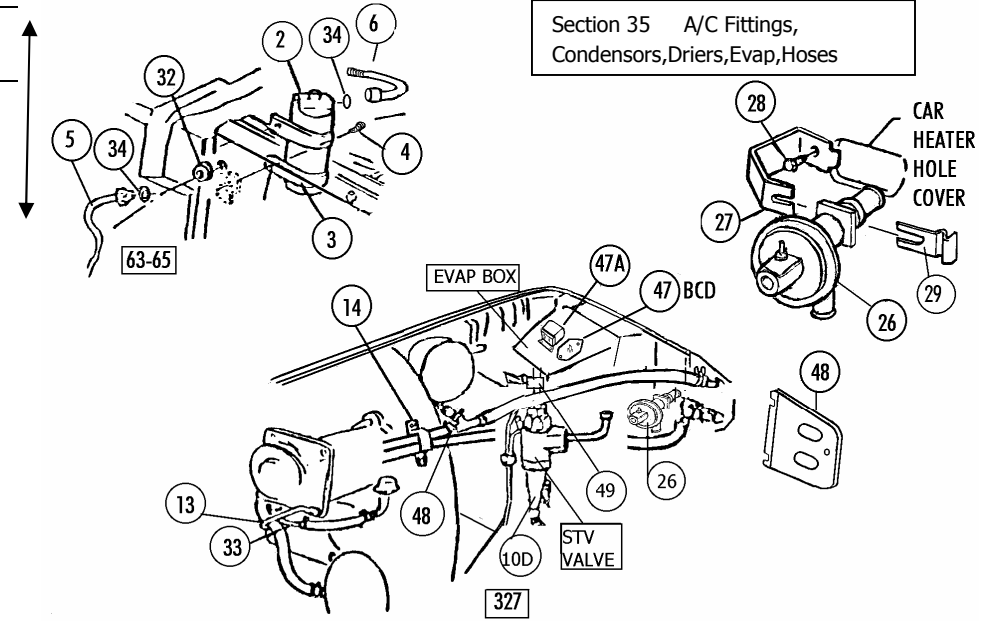

35-30A	Evaporator Core	63-5	1	$ 295.00	EACH
35-30B	Evaporator Core	66	1	295.00	N/A
35-30C	Evaporator Core	67	1	295.00	N/A
35-30D	Screws & U-nuts For Evap Core (4+4)	63-7	1 SET	4.00	SET
35-31	A/C Blower Motor (see 37-31b)	64-7			
35-32A	Grommet (A/C Fitting Through Support)	63-5	1	15.00	EACH
35-32B	Grommet (A/C Fitting Through Support)	66-7	2	15.00	EACH
35-33A	Heater Hose Tube (327-A/C)	63	1	20.00	
35-33B	Heater Hose Tube (327-A/C)(thru 1/66)	64-6E	1	20.00	
35-34	Air Conditioning O-ring Set (12 Pc)	63-7	1 SET	6.00	SET
35-35	Horn Bracket With Rivets (A/C)(rh)	66-7	1	10.00	
35-43A	Original Style A/C STV/POA Valve Caps (aluminum)	63-7	1	10.00	
35-43B	Replacement A/C Fitting Caps	63-7	-	1.00	EACH
35-43C	Orig Style A/C Muffler Fitting Caps (brass Hex)	63-7	1-2	10.00	EACH
35-44	No Drip Insulation Tape	63-7	1	3.50	
35-45A	A/C Wiring Harness (see Sect 43)				
35-46	A/C Blower Motor Rubber Cooling Tube (n.o.s.)	63-7	1	40.00	
35-47A	A/C Relay (replacement)	63-7	1	19.00	
35-47B	A/C Blower Motor Resistor	63-7	1	32.00	
35-47C	A/C Blower Resistor Gasket	63-7	1	2.00	
35-47D	Screws For Blower Relay & Resistor (4)	63-7	1 SET	2.00	SET
35-47E	Plug- Heater Box Resistor	63-7	1	5.00	
35-48	Heater Cover Plate (A/C)	63-7	1	50.00	
35-49A	POA Tube Clamp & Screw	67	1	1.00	
35-49B	Clamp & Screw For Evap Tube To STV (on Evap Box)	63-6	1	3.50	
35-50A	Vacuum Line Plastic Tee (before May 64)	63-4E	1	2.50	
35-50B	Vacuum Line Plastic Tee (after April 64)	64L-6	1	2.50	
35-51A	Air Conditioning Vacuum Hose Set (before 5/5/64)	63-4E	1 SET	20.00	SET
35-51B	Air Conditioning Vacuum Hose Set (after 5/5/64)	64L-7	1 SET	20.00	SET
35-52	STV Valve Bracket (with 2 Nuts & 2 Screws)	63-6	1	75.00	
35-52B	Screws & Nuts (2+2) For STV Bracket Mounting	63-6		2.00	
35-53A	POA Valve Bracket On Box	67		25.00	
35-53B	POA Valve Bracket (to Valve)	67	1	25.00	
35-54	Screw Set For Metal A/C Box On Cowl (38 Pc)	63-7	1 SET	15.00	SET
35-55	Drain Hose & Clamp For Evaporator Box	63-7	1	10.00	
35-99	Replacement Ac Coolant (compatible With R12)18oz	63-7	2	10.00	EACH