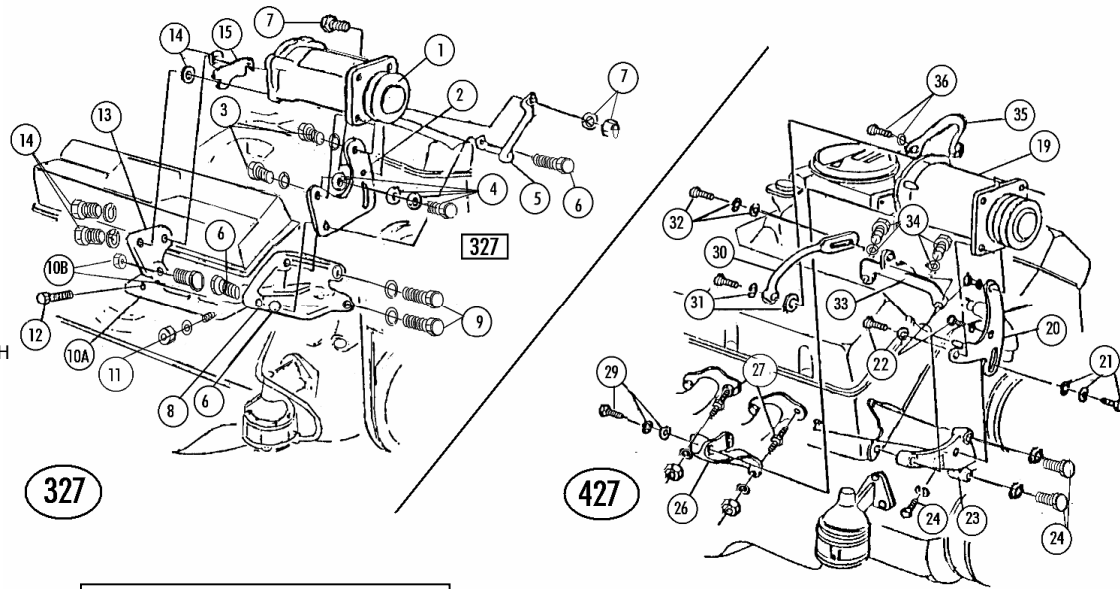

SECTION 34 AIR COND BRACKETS

Section #35 A/C Fittings, Condensers, Driers, Evap, Hoses ...

35-01 A/C Condenser- All Correct Aluminum Core, Tubes, Correct Square Blocks Etc ...					
35-01A	A/C Condenser- All Correct Aluminum -slant Top Square Blocks, Aluminum Tubes Etc...	63-5	1	\$ 300.00	
35-01B	A/C Condenser All Correct Aluminum- Square Top 66/427 Late After Dec 65 & All 67 327/427	66-7	1	300.00	
35-01C	A/C Condenser-correct, aluminum- Slanted Top 66/427 Before Jan 66 & 66/327 All	66	1	300.00	
35-02	Receiver Drier (Delco Replacement)	63-7	1	52.00	
35-02A	Receiver Drier- Rebuilt Original	63-7	1	N/A	
35-03	Receiver Drier Brackets (pr)	63-7	1 PR	12.00	PAIR
35-04	Receiver Drier Bracket Screws (pr)	63-7	1 PR	1.00	PAIR
35-05	Tube & Fitting- Condenser To Receiver Drier	63-5	1	55.00	
35-06A	Tube & Fitting- Receiver Drier To Hose	63-5	1	29.00	
35-06B	Fitting- Receiver Drier To Hose	66-7	1	39.00	
35-07A	Fitting- Condenser To Hose	63-5	1	39.00	
35-07B	Fitting- Condenser To Hose-early(over Rad Suppt)	66E	1	39.00	
35-07C	Fitting- Condenser To Hose Late (thru Rad Suppt)	66-7	1	39.00	
35-08A	Fitting- Expansion Valve To Hose (90 Degree)	63-5	1	25.00	
35-08B	Fitting- Expansion Valve To Hose (straight)	66-7	1	20.00	
35-09A	Expansion Valve (replacement)	63-7	1	49.00	
35-09B	Expansion Valve (n.o.s.)	63-7	1	N/A	
35-09C	Plastic Tie & Screw For Exp Valve Tubes	63-7	1	3.00	
35-10A	POA Valve	67	1	N/A	
35-10B	STV Diaphragm Kit	63-6	1	65.00	
35-10C	STV Graphite Lubricant (6.5g)	63-6	1	2.00	
35-10D	STV Eliminator Kit (spl Fitting Eliminates STV Valve)	63-6	1	170.00	
35-10F	POA Eliminator Kit (replaces POA With Eliminator Valve)	67	1	95.00	
35-11A	Fitting- STV Valve To Hose	63-6	1	45.00	
35-11B	Fitting- POA Valve To Hose	67	1	45.00	
35-12A	Compressor Fitting & Muffler (327)	63-4E	1	95.00	
35-12B	Compressor Fitting & Muffler (327)	66-7	1	95.00	
35-12C	Compressor Fitting & Muffler (427)	66L-7	1	95.00	
35-12D	Compressor Fitting Bolt, Lw & Spacer	63-7	1	3.00	
35-12E	Compressor Fitting & Muffler (327)	64L-5	1	95.00	
35-12F	Compressor Muffler Fitting (427) (early/pre Jan)	66E	1	95.00	
35-13	Rod Hose Clamp 327 see Sect 34-05 427 see section 34-35				
35-14,15	Fender Hose Clamp and T (see Sect 24-) Heater Hoses and Clamp Sets (see Sect 24)				
35-16	A/C Hose Set (3 Pc)(without Logos)	63-7	1 SET	60.00	SET
35-16B	A/C Hose Set (3 Pc)(with Logos)	63-7	1 SET	125.00	SET
35-17	A/C Hose Clamp Set (O.E.M.)	63-7	1 SET	12.00	SET
35-26B	Heater Shutoff Valve (Brass Correct Reproduction)	63-7	1	99.00	
35-27	Heater Shut-off Valve Bracket	63-7	1	12.50	
35-28	Heater Valve Bracket Screw	63-7	1	0.50	
35-29	Heater Valve Clip	63-7	1	4.50	