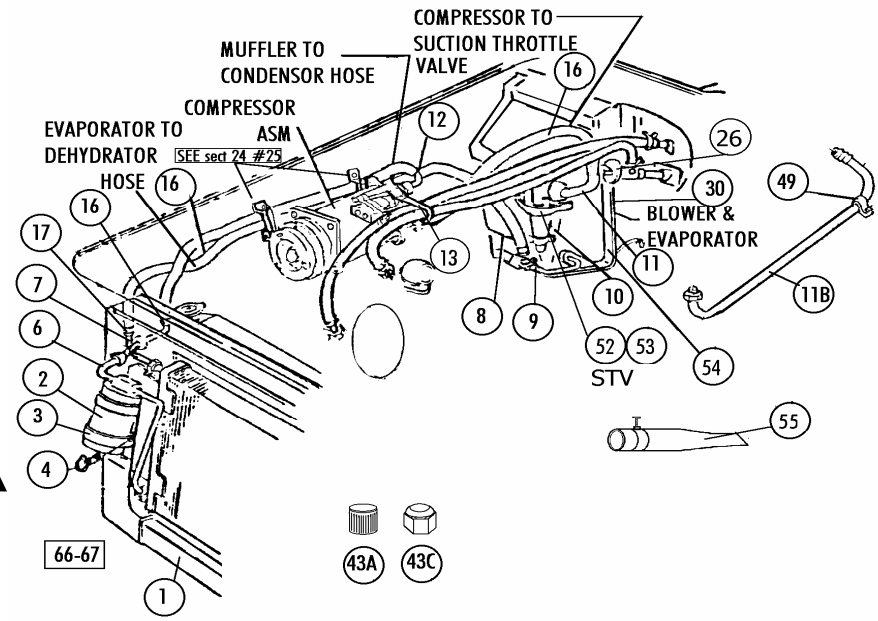

Section 35 Air Cond Fittings

See Photos on website www.licorvette.com