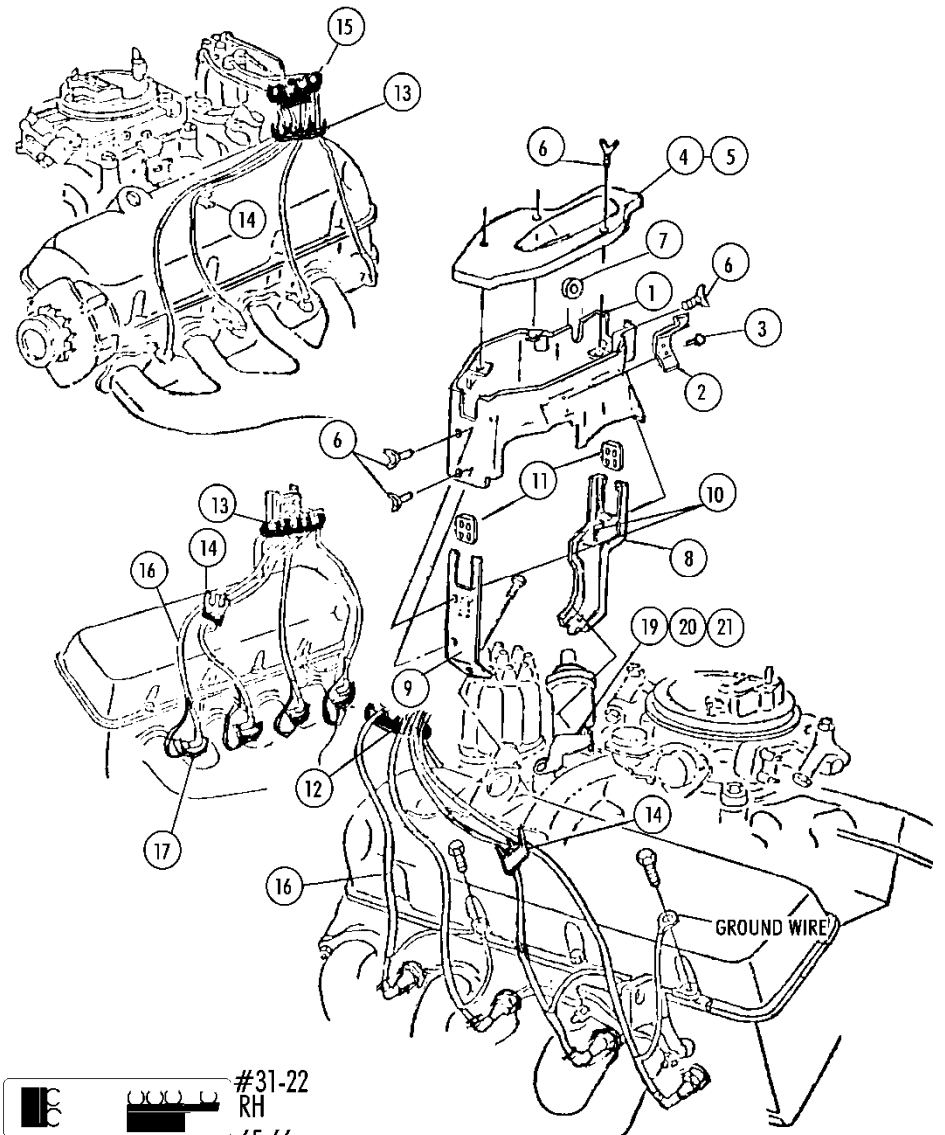

Section #31 Big Block Ignition Shielding

| Sec-Part# | Name | Year | #/Car | Price |
|---|--|------|-------|------------|
| 31-01A | Top Ignition Shield (396) With Front Clip | 65 | 1 | 90.00 |
| 31-01B | Top Ignition Shield (427) With Front Clip | 66 | 1 | 90.00 |
| 31-01C | Top Ignition Shield (427-4 Bbl) With Front Clip | 67 | 1 | 90.00 |
| 31-01D | Top Ignition Shield (tripower) With Front Clip | 67 | 1 | 90.00 |
| 31-02A | Front Clip With Rivets (396/427) | 65-6 | 1 | 10.00 |
| 31-02B | Front Clip With Rivets (427-4 Bbl) | 67 | 1 | 10.00 |
| 31-02C | Front Clip With Rivets (tripower) | 67 | 1 | 15.00 |
| 31-03 | Rivets & Washers (2 Ea) | 65-7 | 1 SET | 0.50 SET |
| 31-04 | Cover- Chrome Plated (with Liner #5) | 65-7 | 1 | 70.00 |
| 31-05 | Cover Plastic Liner | 65-7 | 1 | 5.50 |
| 31-06 | Wing Bolt | 65-7 | 6 | 0.75 EACH |
| 31-07 | Rear Grommet | 65-7 | 1 | 1.00 |
| 31-08 | Ignition Bracket Lh (396/427) | 65-7 | 1 | 17.00 |
| 31-09A | Ignition Bracket Rh (396) | 65 | 1 | 17.00 |
| 31-09B | Ignition Bracket Rh (427) | 66-7 | 1 | 17.00 |
| 31-10 | Grounding Nuts (pr) | 65-7 | 1 PR | 1.00 PAIR |
| 31-11 | 4-hole Grommet (pr) | 65-7 | 1 PR | 3.00 PAIR |
| 31-12 | 3+1 Wire Support On V/C | 65-6 | 1 | 2.00 |
| 31-13 | 4 Wire Support (no Stand) (LH) | 65-7 | 1 | 2.00 |
| 31-14 | 2 Wire Support On V/c | 65-7 | 2 | 2.00 EACH |
| 31-15 | 4 Wire Support On V/c (RH) | 67 | 1 | 2.00 |
| 31-22▶ | Plastic Wire Support Set (4 Pc) | 65-6 | 1 SET | 8.00 SET |
| 31-23▶ | Plastic Wire Support Set (4 Pc) | 67 | 1 SET | 8.00 SET |
| 31-16 | Shielded Ignition Wire (see Sect 43-06 or dated 43-) | 65-7 | | |
| 31-17A | Plug Barrel Shields (396/427)(set Of 8) | 65-6 | 1 SET | 70.00 SET |
| 31-17B | Plug Barrel Shield (396/427)(each) | 65-6 | 8 | 10.00 EACH |
| 31-18 | Plug Shield Bolts & Washers (8 Ea) (E headmark) | 65-6 | 1 SET | 8.00 SET |
| 31-19A | Ignition Coil Support & Screw (396/427 Exc 3x2) | 65-7 | 1 | 20.00 |
| 31-19B | Ignition Coil Support & Screw (427 3x2) | 67 | 1 | 20.00 |
| 31-19C | 427 Ignition Coil Screw | 65-7 | 1 | 1.00 |
| 31-20 | Coil Support Mounting Bolts (pr) (RBW) | 65-7 | 1 PR | 4.00 PAIR |
| 31-21 | Coil Capacitor (see Sect 53-03b) | 65-7 | 1 | |
| (Coil Supports 31-19 And Plug Shields 31-18 Do Not Come With Shielding Set) | | | | |
| 31-30A▶ | Ignition Shielding Set (65/396) | 65 | 1 SET | 175.00 SET |
| 31-30B▶ | Ignition Shielding Set (66/427) | 66 | 1 SET | 175.00 SET |
| 31-30C▶ | Ignition Shielding Set (67/427-4 Bbl) | 67 | 1 SET | 175.00 SET |
| 31-30D▶ | Ignition Shielding Set (427/Tripower) | 67 | 1 SET | 175.00 SET |
| (sets Include Parts 1-15 As Required) (does not include coil support #19,20) | | | | |