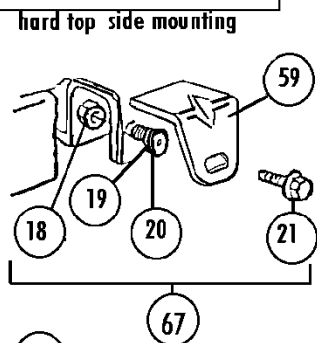

Section #19 Convertible & Hardtop: Latches , Convert & Coupe Rear Deck Areas , Vent grills, Pinchwelt

Sec- Part#	Name	Year	#Need	/Car	Price	Inc
19-01A	Front Top Latch (hard Top Or Soft Top)(lh)	63-7	1		\$ 120.00	
19-01B	Front Top Latch (hard Top Or Soft Top)(rh)	63-7	1		120.00	
19-02	Top Latch Screws (4 Pc)	63-7	1 SET		3.00 SET	
19-03A	Guide Pin (soft Top front)(pr)	63-7	1 PR		20.00 PAIR	
19-03C	Guide Pin (hard Top front)(pr)	63-7	1 PR		40.00 PAIR	
19-04A	Guide Pin Screw & Lw (soft Top)(2 Ea)	63-7	1 SET		2.00 SET	
19-04B	Guide Pin Screw & Lw (hard Top)(2 Ea)	63-7	1 SET		1.50 SET	
19-05A	Plastic Top Pin Bushings (.67"od)(pr)	63-7	1 PR		3.00 PAIR	
19-06	Striker Assembly (with Bushings) (pr) (front)	63-7	1 PR		50.00 PAIR	
19-07	Striker Screws (4 Pc)	63-7	1 SET		3.00 SET	
19-08A	Rear Soft Top Guide Pin Lh	63-7	1		22.00	
19-08B	Rear Soft Top Guide Pin Rh	63-7	1		22.00	
19-09	Rear Pin Screw & Washer (st)(4 Ea)	63-7	1 SET		3.00 SET	
19-10	Lock Screw, Lg Flat Washer, Lw, Nut (pr)	63-7	1 SET		3.50 SET	
19-11	Soft Top Rear Deck Lock	63-7	2		95.00 EACH	
19-15A	Rear Deck Lock Gaskets- Rubber (pr)	63	1 PR		4.00 PAIR	
19-15B	Rear Deck Lock Gaskets- Plastic (pr)	64-7	1 PR		4.00 PAIR	
19-16	Rear Deck Lock Clamp	63-7	2		7.50 EACH	
19-17	Clamp Screws With Attached Lw (4)	63-7	1 SET		2.00 SET	
19-67▶	Hardtop Side Mount Set (2 Ea#18-19-20-21)	63-7	1 SET		15.00 SET	
19-18	Hardtop Side Retainer Nut (pr)	63-7	1 PR		1.00 PAIR	
19-19	Hardtop Side Retainer Rubber Washers (pr)	63-7	1 PR		1.00 PAIR	
19-20	Hard Top Side Retainer (pr)	63-7	1 PR		12.00 PAIR	
19-21	Hardtop Side Retainer Bolts (pr)	63-7	1 PR		6.00 PAIR	
19-68▶	Hardtop Rear Mount Set (2 Ea#22-23-24-25-26-27)	63-7	1 SET		18.00 SET	
19-22	Hardtop Rear Bolts (pr)	63-7	1 PR		3.00 PAIR	
19-23	Hardtop Rear Bolt Bumper (pr)	63-7	1 PR		2.00 PAIR	
19-24	Hardtop Rear Bolt Rubber Washers (pr)	63-7	1 PR		1.00 PAIR	
19-25	Hardtop Bezel In Rear Deck (pr)	63-7	1 PR		10.00 PAIR	
19-26	Hardtop Bezel Rubber Washers (pr)	63-7	1 PR		1.00 PAIR	
19-27	Rear Bolt Nuts & Washers (2 + 2)	63-7	1 SET		1.00 SET	
19-29	Deck Lid Strikers With Rivets (pr)	63-7	1 SET		15.00 SET	
19-30	Latch Release Mechanism	63-7	1		49.00	
19-31	Latch Release Screws (4 Pc)	63-7	1 SET		3.00 SET	
19-32	Latch Release Spring	63-7	1		3.50	
19-33	Rear Deck Latch Cable (with Loop)	63-7	2		6.00 EACH	
19-34	Cable Retainers & Screws (2 Ea)	63-7	1 SET		4.00 SET	
19-36	Cable Clamp (on Deck Lid Release #19-30)(pr)	63-7	1 PR		8.00	
19-37	Cable Clamp Screw (pr)	63-7	1 PR		1.00 PAIR	
19-38	Cable Clamps (4 Pc)	63-7	1 SET		4.00 SET	
19-39	Cable Clamp Bolts (4 Pc) (e Hdmk)	63-7	1 SET		3.00 SET	
19-40	Cable Grommets (pr)	63-7	1 PR		1.50 PAIR	
19-41	Latch Assembly	63-7	2		45.00 EACH	
19-42	Latch Bolts (6 Pc) (e Hdmk)	63-7	1 SET		4.50 SET	
19-43A	Deck Lid Trim Vinyl W Hardware (give Year/color)	63-4	1		79.00	
19-43B	Deck Lid Trim Vinyl W Hardware (give Year/color)	65-7	1		79.00	
19-44A	Nuts & Washers (original Trim)(11 Ea)	63-4	1 SET		5.50 SET	
19-44B	Nuts & Washers (original Trim)(9 Ea)	65-7	1 SET		4.50 SET	
19-44C	Nuts & Washers (reproduction Trim)(11 Ea)	63-4	1 SET		5.50 SET	
19-44D	Nuts & Washers (reproduction Trim)(9 Ea)	65-7	1 SET		4.50 SET	
19-45	Metal Wedges On Lid (pair)	63-7	1 PR		12.00 PAIR	
19-46	Shim For Wedge On Lid	63-7	-		2.50 EACH	
19-47	Wedge Screws (4 Pc)	63-7	1 SET		2.00 SET	
19-48	Rear Lid Weatherstrip (see Sect 42-14)					
19-49	Deck Lid Spring	63-7	2		8.00 EACH	
19-49T	Installation Tool For Deck Lid Spring	63-7	1		15.00	
19-50	Deck Lid Hinge Bolts- Top & Bottom (8+2 Pc)	63-7	1 SET		5.00 SET	
19-51	Deck Lid Hinge Shim (1/16")	63-7	-		0.50 EACH	
19-51B	Rear Rdstr Deck Lid Lower Spring Retainer (pr)	63-7	1 PR		25.00 PAIR	
19-51C	Deck Lid Hinge Lower Support Repair Piece W 51b	63-7	2		30.00 EACH	
19-52	Deck Lid Catch On Body	63-7	2		20.00 EACH	
19-53	Deck Lid Catch Bolts (8 Pc) (e Hdmk)	63-7	1 SET		8.00 SET	
19-54	Antiskid Shim For Deck Lid Catch (4 Pc)	63-7	1 SET		20.00 SET	
19-55	Plastic Lid Wedge On Body (pr)	63-7	1 PR		15.00 PAIR	
19-56	Wedge Screws (4 Pc)	63-7	1 SET		2.00 SET	
19-57A	Soft Top Metal Front Header Bar	63-7	1		\$389.00	
19-57B	Soft Top Front Header Bar Screws (2+2)	63-7	1 SET		6.00	
19-58	Soft Top Mounting Bolts (elh Headmark)(4 Pc)	63-7	1 SET		10.00 SET	
19-59	Hard Top Side Brackets (pr)(weld To Ht)	63-7	1 PR		25.00 PAIR	
19-60A	Pinchwelt- Correct Width & Grain- Black Only	63	1 PR		20.00 PAIR	
19-61	Roadster Quarter Trim Panels (pr) (fiberglass)	63-7	1 PR		175.00 PAIR	
19-62A	Roadster Quarter Panel Trim Bolts (4+2)	63-4	1 SET		6.00 SET	
19-62B	Roadster Quarter Panel Screws (4 + 2 + 2)	65-7	1 SET		6.00 SET	
19-63	Convertible Top Rear Metal Bow	63-7	1		N/A	
19-63B	Soft Top Rear Bow Screws (4)	63-7	1 SET		4.00 SET	
19-64	Hard Top Hoist (see Sect 55-11)					
19-65	Coupe Quarter Trim Panel-(pr)specify Year/color	63-7	1 PR		84.00 PAIR	
19-66A	Coupe Rear Quarter Trim Panel Bolt Set (8 Pc)	63-7	1 SET		2.00 SET	
19-66B	Clips(coupe Rear Quarter Panel To Dome Panel)(4)	63-7	1 SET		15.00 SET	
19-72	Roadster Rear Quarter Trim Panel Bumpers (6 Pc)	64-7	1 SET		4.00 SET	
19-67▶	Hardtop Side Mount Set (2 Ea#18-19-20-21)	63-7	1 SET		15.00 SET	
19-68▶	Hardtop Rear Mount Set (2 Ea#22-23-24-25-26-27)	63-7	1 SET		18.00 SET	
19-69A	Convertible Top (black,white,tan-specify Color) (with Pads & Straps)	63-7	1		\$ 299.00	
19-69B	Convertible Top (dated- With Pads & Straps) *(black,white,tan)	63-7	1		390.00	
19-69BT	Convert Top-dated (w Pads & Straps)(67 Teal) Dated	67	1		575.00 EACH	
19-69C	Convertible Top (with Pads & straps) (#414 Med Blue) Dated	65-7			575.00	
19-70B	Rear Bow Strap Protectors (2) & Screws (4)	63-7	1 SET		12.00 SET	
19-71A	Convert Top Tacking Strip Kit(replacement/vinyl)	63-7	1 SET		18.00 SET	
19-71B	Convert Top Tacking Strip Deluxe Kit(fiber/orig)	63-7	1 KIT		50.00 KIT	
19-72	Roadster Rear Quarter Trim Panel Bumpers (6 Pc)	64-7	1 SET		4.00 SET	
19-73A	Roadster- Pinchwelt Cap With Bolt & Nut	63	2		\$ 42.00 EACH	
19-73B	Coupe Pinchwelt Cap (2 Hole)(lh)(til May 63)	63	1		25.00	
19-73C	Coupe Pinchwelt Cap (2 Hole)(rh)(til May 63)	63	1		25.00	
19-73D	Coupe Pinchwelt Cap Screws (4 Pc)	63-7	1 SET		2.00 SET	
19-73E	Coupe Pinchwelt Cap (1 Hole)(lh)(june 63)	63L	1		30.00	
19-73F	Coupe Pinchwelt Cap (1 Hole)(rh)(june 63)	63L	1		30.00	
19-73G	Coupe Pinch Welt Cap (lh)	64-7	1		55.00	
19-73H	Coupe Pinch Welt Cap (rh)	64-7	1		55.00	
19-73J	Pinch Welt Cap Screw & Barrel Nut (roadster)	63	2		3.00 EACH	
19-74	Convertible Top Welting Tips & Screws (correct)	63-7	1 PR		10.00 PAIR	
	(all Headliners Drop Ship 1-2 Weeks - 50 Dim wt About \$50 Ship) - state year/color on ckout screen					
19-75A	Hardtop Headliner (state Year & Color)	63-5	1		\$ 210.00	
19-75B	Hardtop Headliner (state Year & Color)	66-67	1		\$ 210.00	
19-75C	Coupe Headliner (state Year & Color)	63-5	1		200.00	
19-75D	Coupe Headliner (state Year & Color)	66-7	1		200.00	
19-75E	Molding Clips Over Door On Coupe (1)	64-7	2		8.00 EACH	
19-76B	Convertible Top Frame	65-7	1		N/A	
19-77A	Coupe Rear Quarter Trim Panel Supports & Rivets	63	1 SET		20.00 SET	
19-77B	Coupe Rear Quarter Trim Panel Supports & Rivets	64-5	1 SET		25.00 SET	
19-77C	Coupe Rear Quarter Trim Panel Supports & Rivets	66-7	1 SET		20.00 SET	
19-77D	Coupe Rear Quarter Trim Panel U-nuts (5)	63-7	1 SET		1.25 SET	
19-78A	Roadster Rear Quarter Panel Supports & Rivets	63-7	1 SET		20.00 SET	
19-78B	Roadster Rear Quarter Trim Panel U-nuts (4)	63-7	1 SET		1.00 SET	
19-79A	Coupe Rear Upper Interior Vinyl Trim	63-4	1		20.00	
19-79B	Coupe Rear Upper Interior Vinyl Trim	65-7	1		20.00	
	(specify Year & Interior Color)					
19-79C	Upper Rear Window Vinyl Trim Strips (use With A)	63	1 SET		10.00 SET	
19-80A	Hardtop Rear Bolt Keyhole Bracket & Rivets(lh)	63-7	1		25.00	
19-80B	Hardtop Rear Bolt Keyhole Bracket & Rivets(rh)	63-7	1		25.00	
19-80C	Hardtop Rear Bolt Spring Retainer (In Keyhole)	63-7	2		12.50 EACH	
	(19-80aorb Must Be Removed To Install 19-80c)					
19-81A	Coupe Rear Vent Cardboard Cover (glue To Carpet)	64-5	1		14.00	
19-81B	Coupe Rear Vent Cover Screws	64-5	1 SET		3.00 SET	
19-81C	Coupe Rear Vent Cover U-nuts (4)	64-5	1 SET		1.00 SET	
19-82	Coupe Rear Vent Wire Screen	64-5	1		12.50	
19-83A	Vent Grill- Coupe Side (upper Lh)	64-5	1		\$ 80.00	
19-83B	Vent Grill- Coupe Side (upper Rh)	64-5	1		80.00	
19-83C	Vent Grill- Coupe Side (lower Lh)	64-5	1		80.00	
19-83D	Vent Grill- Coupe Side (lower Rh)	64-5	1		80.00	
19-83E	Screws & Nuts For Vent Grills (2 & 2)	64-5	1 SET		1.50 SET	
19-83F▶	Vent Grill Set (includes 19-83a,b,c,d,e)	64-5	1 SET		290.00 SET	