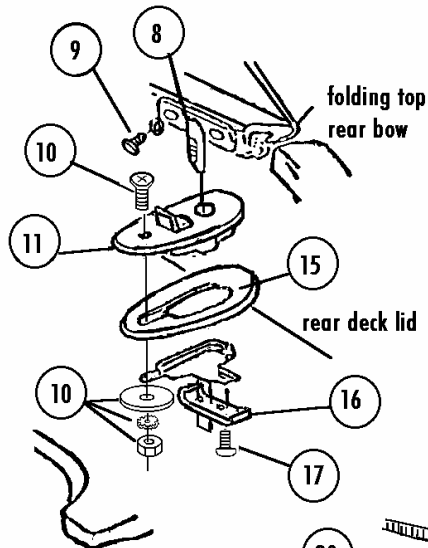

Section #19 Convertible & Hardtop Latches ● Convert & Coupe Rear Deck Areas , Vent Grills, Pinchwelt

Sec-Part#	Name	Year	#Need /Car	Price	Inc
19-01A	Front Top Latch (Hard Top Or Soft Top)(LH)	63-7	1	\$ 120.00	
19-01B	Front Top Latch (Hard Top Or Soft Top)(RH)	63-7	1	120.00	
19-02	Top Latch Screws (4 Pc)	63-7	1 SET	3.00	SET
19-03A	Guide Pin (soft Top)(pr)	63-7	1 PR	20.00	PAIR
19-03C	Guide Pin (hard Top)(pr)	63-7	1 PR	40.00	PAIR
19-04A	Guide Pin Screw & Lw (soft Top)(2 Ea)	63-7	1 SET	1.50	SET
19-04B	Guide Pin Screw & Lw (hard Top)(2 Ea)	63-7	1 SET	1.50	SET
19-05A	Plastic Top Pin Bushings (.67"od)(pr)	63-7	1 PR	3.00	PAIR
19-06	Striker Assembly (with Bushings) (pr)	63-7	1 PR	50.00	PAIR
19-07	Striker Screws (4 Pc)	63-7	1 SET	3.00	SET
19-08A	Rear Soft Top Guide Pin LH	63-7	1	22.00	
19-08B	Rear Soft Top Guide Pin RH	63-7	1	22.00	
19-09	Rear Pin Screw & Washer (Soft Top) (4 Ea)	63-7	1 SET	3.00	SET
19-10	Lock Screw, Large Flat Washer, Lw, Nut (2 ea)	63-7	1 SET	3.50	SET
19-11	Soft Top Rear Deck Lock	63-7	2	89.00	EACH
19-15A	Rear Deck Lock Gaskets- Rubber (pr)	63	1 PR	4.00	PAIR
19-15B	Rear Deck Lock Gaskets- Plastic (pr)	64-7	1 PR	4.00	PAIR
19-16	Rear Deck Lock Clamp	63-7	2	7.50	EACH
19-17	Clamp Screws With Attached Lw (4) (for #16)	63-7	1 SET	2.00	SET
19-18	Hardtop Side Retainer Nut (pr)	63-7	1 PR	1.00	PAIR
19-19	Hardtop Side Retainer Rubber Washers (pr)	63-7	1 PR	1.00	PAIR
19-20	Hard Top Side Retainer (pr)	63-7	1 PR	12.00	PAIR
19-21	Hardtop Side Retainer Bolts (pr)	63-7	1 PR	6.00	PAIR
19-67▶	Hardtop Side Mount Set (2 Ea#18-19-20-21)	63-7	1 SET	15.00	SET
19-22	Hardtop Rear Bolts (pr)	63-7	1 PR	3.00	PAIR
19-23	Hardtop Rear Bolt Bumper (pr)	63-7	1 PR	2.00	PAIR
19-24	Hardtop Rear Bolt Rubber Washers (pr)	63-7	1 PR	1.00	PAIR
19-25	Hardtop Bezel In Rear Deck (pr)	63-7	1 PR	10.00	PAIR
19-26	Hardtop Bezel Rubber Washers (pr)	63-7	1 PR	1.00	PAIR
19-27	Rear Bolt Nuts & Washers (2 + 2)	63-7	1 SET	1.00	SET
19-68▶	Hardtop Rear Mount Set (2 Ea#22-23-24-25-26-27)	63-7	1 SET	18.00	SET
19-29	Deck Lid Strikers With Rivets (pr)	63-7	1 SET	15.00	SET
19-30	Latch Release Mechanism	63-7	1	45.00	
19-31	Latch Release Screws (4 Pc)	63-7	1 SET	3.00	SET
19-32	Latch Release Spring	63-7	1	3.50	
19-33	Rear Deck Latch Cable (with Loop)	63-7	2	6.00	EACH
19-34	Cable Retainers & Screws (2 Ea)	63-7	1 SET	4.00	SET
19-36	Cable Clamp (on Deck Lid Release #19-30)(pr)	63-7	1 PR	8.00	
19-37	Cable Clamp Screw (pr)	63-7	1 PR	1.00	PAIR
19-38	Cable Clamps (4 Pc)	63-7	1 SET	4.00	SET
19-39	Cable Clamp Screws (4 Pc)	63-7	1 SET	3.00	SET
19-40	Cable Grommets (pr)	63-7	1 PR	1.50	PAIR
19-41	Latch Assembly	63-7	2	45.00	EACH
19-42	Latch Screws (6 Pc)	63-7	1 SET	4.50	SET
19-43A	Deck Lid Trim Vinyl W Hardware (give Year/color)	63-4	1	\$ 79.00	
19-43B	Deck Lid Trim Vinyl W Hardware (give Year/color)	65-7	1	69.00	
19-44A	Nuts & Washers (original Trim)(11 Ea)	63-4	1 SET	5.50	SET
19-44B	Nuts & Washers (original Trim)(9 Ea)	65-7	1 SET	4.50	SET
19-44C	Nuts & Washers (reproduction Trim)(11 Ea)	63-4	1 SET	5.50	SET
19-44D	Nuts & Washers (reproduction Trim)(9 Ea)	65-7	1 SET	4.50	SET
19-45	Metal Wedges On Lid (pair)	63-7	1 PR	12.00	PAIR
19-46	Shim For Wedge On Lid	63-7	-	2.50	EACH
19-47	Wedge Screws (4 Pc)	63-7	1 SET	2.00	SET
19-48	Rear Lid Weatherstrip (see Sect 42-14)				
19-49	Deck Lid Spring	63-7	2	8.00	EACH
19-49T	Installation Tool For Deck Lid Spring	63-7	1	15.00	
19-50	Deck Lid Hinge Screws- Top & Bottom (8+2 Pc)	63-7	1 SET	5.00	SET
19-51	Deck Lid Hinge Shim (1/16")	63-7	-	0.50	EACH
19-51B	Rear Rdstr Deck Lid Lower Spring Retainer (pr)	63-7	1 PR	25.00	PAIR
19-51C	Deck Lid Hinge Lower Support Repair Piece W 51b	63-7	2	30.00	EACH
19-52	Deck Lid Catch On Body	63-7	2	20.00	EACH
19-53	Deck Lid Catch Screws (8 Pc)	63-7	1 SET	8.00	SET
19-54	Antiskid Shim For Deck Lid Catch (4 Pc)	63-7	1 SET	20.00	SET
19-55	Plastic Lid Wedge On Body (pr)	63-7	1 PR	15.00	PAIR