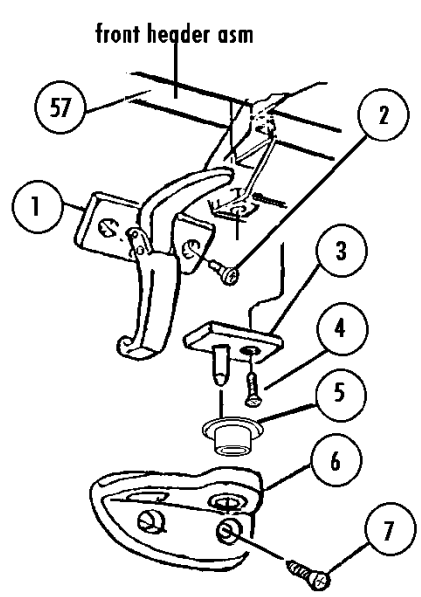

Section #19 Convertible & Hardtop: Latches , Convert & Coupe Rear Deck Areas , Vent grills, Pinchwelt

Sec- Part#	Name	Year	#Need	/Car	Price	Inc
19-01A	Front Top Latch (hard Top Or Soft Top)(lh)	63-7	1		\$ 120.00	
19-01B	Front Top Latch (hard Top Or Soft Top)(rh)	63-7	1		120.00	
19-02	Top Latch Screws (4 Pc)	63-7	1 SET		3.00 SET	
19-03A	Guide Pin (soft Top front)(pr)	63-7	1 PR		20.00 PAIR	
19-03C	Guide Pin (hard Top front)(pr)	63-7	1 PR		40.00 PAIR	
19-04A	Guide Pin Screw & Lw (soft Top)(2 Ea)	63-7	1 SET		2.00 SET	
19-04B	Guide Pin Screw & Lw (hard Top)(2 Ea)	63-7	1 SET		1.50 SET	
19-05A	Plastic Top Pin Bushings (.67"od)(pr)	63-7	1 PR		3.00 PAIR	
19-06	Striker Assembly (with Bushings) (pr) (front)	63-7	1 PR		50.00 PAIR	
19-07	Striker Screws (4 Pc)	63-7	1 SET		3.00 SET	
19-08A	Rear Soft Top Guide Pin Lh	63-7	1		22.00	
19-08B	Rear Soft Top Guide Pin Rh	63-7	1		22.00	
19-09	Rear Pin Screw & Washer (st)(4 Ea)	63-7	1 SET		3.00 SET	
19-10	Lock Screw, Lg Flat Washer, Lw, Nut (pr)	63-7	1 SET		3.50 SET	
19-11	Soft Top Rear Deck Lock	63-7	2		95.00 EACH	
19-15A	Rear Deck Lock Gaskets- Rubber (pr)	63	1 PR		4.00 PAIR	
19-15B	Rear Deck Lock Gaskets- Plastic (pr)	64-7	1 PR		4.00 PAIR	
19-16	Rear Deck Lock Clamp	63-7	2		7.50 EACH	
19-17	Clamp Screws With Attached Lw (4)	63-7	1 SET		2.00 SET	
19-67▶	Hardtop Side Mount Set (2 Ea#18-19-20-21)	63-7	1 SET		15.00 SET	
19-18	Hardtop Side Retainer Nut (pr)	63-7	1 PR		1.00 PAIR	
19-19	Hardtop Side Retainer Rubber Washers (pr)	63-7	1 PR		1.00 PAIR	
19-20	Hard Top Side Retainer (pr)	63-7	1 PR		12.00 PAIR	
19-21	Hardtop Side Retainer Bolts (pr)	63-7	1 PR		6.00 PAIR	
19-68▶	Hardtop Rear Mount Set (2 Ea#22-23-24-25-26-27)	63-7	1 SET		18.00 SET	
19-22	Hardtop Rear Bolts (pr)	63-7	1 PR		3.00 PAIR	
19-23	Hardtop Rear Bolt Bumper (pr)	63-7	1 PR		2.00 PAIR	
19-24	Hardtop Rear Bolt Rubber Washers (pr)	63-7	1 PR		1.00 PAIR	
19-25	Hardtop Bezel In Rear Deck (pr)	63-7	1 PR		10.00 PAIR	
19-26	Hardtop Bezel Rubber Washers (pr)	63-7	1 PR		1.00 PAIR	
19-27	Rear Bolt Nuts & Washers (2 + 2)	63-7	1 SET		1.00 SET	
19-29	Deck Lid Strikers With Rivets (pr)	63-7	1 SET		15.00 SET	
19-30	Latch Release Mechanism	63-7	1		49.00	
19-31	Latch Release Screws (4 Pc)	63-7	1 SET		3.00 SET	
19-32	Latch Release Spring	63-7	1		3.50	
19-33	Rear Deck Latch Cable (with Loop)	63-7	2		6.00 EACH	
19-34	Cable Retainers & Screws (2 Ea)	63-7	1 SET		4.00 SET	
19-36	Cable Clamp (on Deck Lid Release #19-30)(pr)	63-7	1 PR		8.00	
19-37	Cable Clamp Screw (pr)	63-7	1 PR		1.00 PAIR	
19-38	Cable Clamps (4 Pc)	63-7	1 SET		4.00 SET	
19-39	Cable Clamp Bolts (4 Pc) (e Hdmk)	63-7	1 SET		3.00 SET	
19-40	Cable Grommets (pr)	63-7	1 PR		1.50 PAIR	
19-41	Latch Assembly	63-7	2		45.00 EACH	
19-42	Latch Bolts (6 Pc) (e Hdmk)	63-7	1 SET		4.50 SET	
19-43A	Deck Lid Trim Vinyl W Hardware (give Year/color)	63-4	1		79.00	
19-43B	Deck Lid Trim Vinyl W Hardware (give Year/color)	65-7	1		79.00	
19-44A	Nuts & Washers (original Trim)(11 Ea)	63-4	1 SET		5.50 SET	
19-44B	Nuts & Washers (original Trim)(9 Ea)	65-7	1 SET		4.50 SET	
19-44C	Nuts & Washers (reproduction Trim)(11 Ea)	63-4	1 SET		5.50 SET	
19-44D	Nuts & Washers (reproduction Trim)(9 Ea)	65-7	1 SET		4.50 SET	
19-45	Metal Wedges On Lid (pair)	63-7	1 PR		12.00 PAIR	
19-46	Shim For Wedge On Lid	63-7	-		2.50 EACH	
19-47	Wedge Screws (4 Pc)	63-7	1 SET		2.00 SET	
19-48	Rear Lid Weatherstrip (see Sect 42-14)					
19-49	Deck Lid Spring	63-7	2		8.00 EACH	
19-49T	Installation Tool For Deck Lid Spring	63-7	1		15.00	
19-50	Deck Lid Hinge Bolts- Top & Bottom (8+2 Pc)	63-7	1 SET		5.00 SET	
19-51	Deck Lid Hinge Shim (1/16")	63-7	-		0.50 EACH	
19-51B	Rear Rdstr Deck Lid Lower Spring Retainer (pr)	63-7	1 PR		25.00 PAIR	
19-51C	Deck Lid Hinge Lower Support Repair Piece W 51b	63-7	2		30.00 EACH	
19-52	Deck Lid Catch On Body	63-7	2		20.00 EACH	
19-53	Deck Lid Catch Bolts (8 Pc) (e Hdmk)	63-7	1 SET		8.00 SET	
19-54	Antiskid Shim For Deck Lid Catch (4 Pc)	63-7	1 SET		20.00 SET	
19-55	Plastic Lid Wedge On Body (pr)	63-7	1 PR		15.00 PAIR	
19-56	Wedge Screws (4 Pc)	63-7	1 SET		2.00 SET	
19-57A	Soft Top Metal Front Header Bar	63-7	1		\$389.00	
19-57B	Soft Top Front Header Bar Screws (2+2)	63-7	1 SET		6.00	
19-58	Soft Top Mounting Bolts (elh Headmark)(4 Pc)	63-7	1 SET		10.00 SET	
19-59	Hard Top Side Brackets (pr)(weld To Ht)	63-7	1 PR		25.00 PAIR	
19-60A	Pinchwelt- Correct Width & Grain- Black Only	63	1 PR		20.00 PAIR	
19-61	Roadster Quarter Trim Panels (pr) (fiberglass)	63-7	1 PR		175.00 PAIR	
19-62A	Roadster Quarter Panel Trim Bolts (4+2)	63-4	1 SET		6.00 SET	
19-62B	Roadster Quarter Panel Screws (4 + 2 + 2)	65-7	1 SET		6.00 SET	
19-63	Convertible Top Rear Metal Bow	63-7	1		N/A	
19-63B	Soft Top Rear Bow Screws (4)	63-7	1 SET		4.00 SET	
19-64	Hard Top Hoist (see Sect 55-11)					
19-65	Coupe Quarter Trim Panel-(pr)specify Year/color	63-7	1 PR		84.00 PAIR	
19-66A	Coupe Rear Quarter Trim Panel Bolt Set (8 Pc)	63-7	1 SET		2.00 SET	
19-66B	Clips(coupe Rear Quarter Panel To Dome Panel)(4)	63-7	1 SET		15.00 SET	
19-72	Roadster Rear Quarter Trim Panel Bumpers (6 Pc)	64-7	1 SET		4.00 SET	
19-67▶	Hardtop Side Mount Set (2 Ea#18-19-20-21)	63-7	1 SET		15.00 SET	
19-68▶	Hardtop Rear Mount Set (2 Ea#22-23-24-25-26-27)	63-7	1 SET		18.00 SET	
19-69A	Convertible Top (black,white,tan-specify Color) (with Pads & Straps)	63-7	1		\$ 299.00	
19-69B	Convertible Top (dated- With Pads & Straps) *(black,white,tan)	63-7	1		390.00	
19-69BT	Convert Top-dated (w Pads & Straps)(67 Teal) Dated	67	1		575.00 EACH	
19-69C	Convertible Top (with Pads & straps) (#414 Med Blue) Dated	65-7			575.00	
19-70B	Rear Bow Strap Protectors (2) & Screws (4)	63-7	1 SET		12.00 SET	
19-71A	Convert Top Tacking Strip Kit(replacement/vinyl)	63-7	1 SET		18.00 SET	
19-71B	Convert Top Tacking Strip Deluxe Kit(fiber/orig)	63-7	1 KIT		50.00 KIT	
19-72	Roadster Rear Quarter Trim Panel Bumpers (6 Pc)	64-7	1 SET		4.00 SET	
19-73A	Roadster- Pinchwelt Cap With Bolt & Nut	63	2		\$ 42.00 EACH	
19-73B	Coupe Pinchwelt Cap (2 Hole)(lh)(til May 63)	63	1		25.00	
19-73C	Coupe Pinchwelt Cap (2 Hole)(rh)(til May 63)	63	1		25.00	
19-73D	Coupe Pinchwelt Cap Screws (4 Pc)	63-7	1 SET		2.00 SET	
19-73E	Coupe Pinchwelt Cap (1 Hole)(lh)(june 63)	63L	1		30.00	
19-73F	Coupe Pinchwelt Cap (1 Hole)(rh)(june 63)	63L	1		30.00	
19-73G	Coupe Pinch Welt Cap (lh)	64-7	1		55.00	
19-73H	Coupe Pinch Welt Cap (rh)	64-7	1		55.00	
19-73J	Pinch Welt Cap Screw & Barrel Nut (roadster)	63	2		3.00 EACH	
19-74	Convertible Top Welting Tips & Screws (correct)	63-7	1 PR		10.00 PAIR	
	(all Headliners Drop Ship 1-2 Weeks - 50 Dim wt About \$50 Ship) - state year/color on ckout screen					
19-75A	Hardtop Headliner (state Year & Color)	63-5	1		\$ 210.00	
19-75B	Hardtop Headliner (state Year & Color)	66-67	1		\$ 210.00	
19-75C	Coupe Headliner (state Year & Color)	63-5	1		200.00	
19-75D	Coupe Headliner (state Year & Color)	66-7	1		200.00	
19-75E	Molding Clips Over Door On Coupe (1)	64-7	2		8.00 EACH	
19-76B	Convertible Top Frame	65-7	1		N/A	
19-77A	Coupe Rear Quarter Trim Panel Supports & Rivets	63	1 SET		20.00 SET	
19-77B	Coupe Rear Quarter Trim Panel Supports & Rivets	64-5	1 SET		25.00 SET	
19-77C	Coupe Rear Quarter Trim Panel Supports & Rivets	66-7	1 SET		20.00 SET	
19-77D	Coupe Rear Quarter Trim Panel U-nuts (5)	63-7	1 SET		1.25 SET	
19-78A	Roadster Rear Quarter Panel Supports & Rivets	63-7	1 SET		20.00 SET	
19-78B	Roadster Rear Quarter Trim Panel U-nuts (4)	63-7	1 SET		1.00 SET	
19-79A	Coupe Rear Upper Interior Vinyl Trim	63-4	1		20.00	
19-79B	Coupe Rear Upper Interior Vinyl Trim	65-7	1		20.00	
	(specify Year & Interior Color)					
19-79C	Upper Rear Window Vinyl Trim Strips (use With A)	63	1 SET		10.00 SET	
19-80A	Hardtop Rear Bolt Keyhole Bracket & Rivets(lh)	63-7	1		25.00	
19-80B	Hardtop Rear Bolt Keyhole Bracket & Rivets(rh)	63-7	1		25.00	
19-80C	Hardtop Rear Bolt Spring Retainer (In Keyhole)	63-7	2		12.50 EACH	
	(19-80aorb Must Be Removed To Install 19-80c)					
19-81A	Coupe Rear Vent Cardboard Cover (glue To Carpet)	64-5	1		14.00	
19-81B	Coupe Rear Vent Cover Screws	64-5	1 SET		3.00 SET	
19-81C	Coupe Rear Vent Cover U-nuts (4)	64-5	1 SET		1.00 SET	
19-82	Coupe Rear Vent Wire Screen	64-5	1		12.50	
19-83A	Vent Grill- Coupe Side (upper Lh)	64-5	1		\$ 80.00	
19-83B	Vent Grill- Coupe Side (upper Rh)	64-5	1		80.00	
19-83C	Vent Grill- Coupe Side (lower Lh)	64-5	1		80.00	
19-83D	Vent Grill- Coupe Side (lower Rh)	64-5	1		80.00	
19-83E	Screws & Nuts For Vent Grills (2 & 2)	64-5	1 SET		1.50 SET	
19-83F▶	Vent Grill Set (includes 19-83a,b,c,d,e)	64-5	1 SET		290.00 SET	