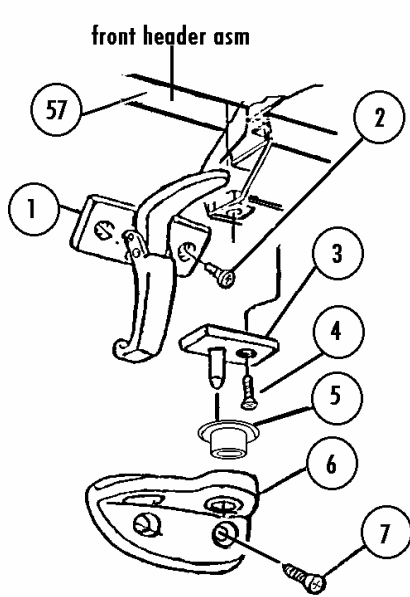

Section #19 Convertible & Hardtop Latches ● Convert & Coupe Rear Deck Areas , Vent Grills, Pinchwelt

Sec-Part#	Name	Year	#Need /Car	Price	Inc
19-01A	Front Top Latch (Hard Top Or Soft Top)(LH)	63-7	1	\$ 120.00	
19-01B	Front Top Latch (Hard Top Or Soft Top)(RH)	63-7	1	120.00	
19-02	Top Latch Screws (4 Pc)	63-7	1 SET	3.00	SET
19-03A	Guide Pin (soft Top)(pr)	63-7	1 PR	20.00	PAIR
19-03C	Guide Pin (hard Top)(pr)	63-7	1 PR	40.00	PAIR
19-04A	Guide Pin Screw & Lw (soft Top)(2 Ea)	63-7	1 SET	1.50	SET
19-04B	Guide Pin Screw & Lw (hard Top)(2 Ea)	63-7	1 SET	1.50	SET
19-05A	Plastic Top Pin Bushings (.67"od)(pr)	63-7	1 PR	3.00	PAIR
19-06	Striker Assembly (with Bushings) (pr)	63-7	1 PR	50.00	PAIR
19-07	Striker Screws (4 Pc)	63-7	1 SET	3.00	SET
19-08A	Rear Soft Top Guide Pin LH	63-7	1	22.00	
19-08B	Rear Soft Top Guide Pin RH	63-7	1	22.00	
19-09	Rear Pin Screw & Washer (Soft Top) (4 Ea)	63-7	1 SET	3.00	SET
19-10	Lock Screw, Large Flat Washer, Lw, Nut (2 ea)	63-7	1 SET	3.50	SET
19-11	Soft Top Rear Deck Lock	63-7	2	89.00	EACH
19-15A	Rear Deck Lock Gaskets- Rubber (pr)	63	1 PR	4.00	PAIR
19-15B	Rear Deck Lock Gaskets- Plastic (pr)	64-7	1 PR	4.00	PAIR
19-16	Rear Deck Lock Clamp	63-7	2	7.50	EACH
19-17	Clamp Screws With Attached Lw (4) (for #16)	63-7	1 SET	2.00	SET
19-18	Hardtop Side Retainer Nut (pr)	63-7	1 PR	1.00	PAIR
19-19	Hardtop Side Retainer Rubber Washers (pr)	63-7	1 PR	1.00	PAIR
19-20	Hard Top Side Retainer (pr)	63-7	1 PR	12.00	PAIR
19-21	Hardtop Side Retainer Bolts (pr)	63-7	1 PR	6.00	PAIR
19-67▶	Hardtop Side Mount Set (2 Ea#18-19-20-21)	63-7	1 SET	15.00	SET
19-22	Hardtop Rear Bolts (pr)	63-7	1 PR	3.00	PAIR
19-23	Hardtop Rear Bolt Bumper (pr)	63-7	1 PR	2.00	PAIR
19-24	Hardtop Rear Bolt Rubber Washers (pr)	63-7	1 PR	1.00	PAIR
19-25	Hardtop Bezel In Rear Deck (pr)	63-7	1 PR	10.00	PAIR
19-26	Hardtop Bezel Rubber Washers (pr)	63-7	1 PR	1.00	PAIR
19-27	Rear Bolt Nuts & Washers (2 + 2)	63-7	1 SET	1.00	SET
19-68▶	Hardtop Rear Mount Set (2 Ea#22-23-24-25-26-27)	63-7	1 SET	18.00	SET
19-29	Deck Lid Strikers With Rivets (pr)	63-7	1 SET	15.00	SET
19-30	Latch Release Mechanism	63-7	1	45.00	
19-31	Latch Release Screws (4 Pc)	63-7	1 SET	3.00	SET
19-32	Latch Release Spring	63-7	1	3.50	
19-33	Rear Deck Latch Cable (with Loop)	63-7	2	6.00	EACH
19-34	Cable Retainers & Screws (2 Ea)	63-7	1 SET	4.00	SET
19-36	Cable Clamp (on Deck Lid Release #19-30)(pr)	63-7	1 PR	8.00	
19-37	Cable Clamp Screw (pr)	63-7	1 PR	1.00	PAIR
19-38	Cable Clamps (4 Pc)	63-7	1 SET	4.00	SET
19-39	Cable Clamp Screws (4 Pc)	63-7	1 SET	3.00	SET
19-40	Cable Grommets (pr)	63-7	1 PR	1.50	PAIR
19-41	Latch Assembly	63-7	2	45.00	EACH
19-42	Latch Screws (6 Pc)	63-7	1 SET	4.50	SET
19-43A	Deck Lid Trim Vinyl W Hardware (give Year/color)	63-4	1	\$ 79.00	
19-43B	Deck Lid Trim Vinyl W Hardware (give Year/color)	65-7	1	69.00	
19-44A	Nuts & Washers (original Trim)(11 Ea)	63-4	1 SET	5.50	SET
19-44B	Nuts & Washers (original Trim)(9 Ea)	65-7	1 SET	4.50	SET
19-44C	Nuts & Washers (reproduction Trim)(11 Ea)	63-4	1 SET	5.50	SET
19-44D	Nuts & Washers (reproduction Trim)(9 Ea)	65-7	1 SET	4.50	SET
19-45	Metal Wedges On Lid (pair)	63-7	1 PR	12.00	PAIR
19-46	Shim For Wedge On Lid	63-7	-	2.50	EACH
19-47	Wedge Screws (4 Pc)	63-7	1 SET	2.00	SET
19-48	Rear Lid Weatherstrip (see Sect 42-14)				
19-49	Deck Lid Spring	63-7	2	8.00	EACH
19-49T	Installation Tool For Deck Lid Spring	63-7	1	15.00	
19-50	Deck Lid Hinge Screws- Top & Bottom (8+2 Pc)	63-7	1 SET	5.00	SET
19-51	Deck Lid Hinge Shim (1/16")	63-7	-	0.50	EACH
19-51B	Rear Rdstr Deck Lid Lower Spring Retainer (pr)	63-7	1 PR	25.00	PAIR
19-51C	Deck Lid Hinge Lower Support Repair Piece W 51b	63-7	2	30.00	EACH
19-52	Deck Lid Catch On Body	63-7	2	20.00	EACH
19-53	Deck Lid Catch Screws (8 Pc)	63-7	1 SET	8.00	SET
19-54	Antiskid Shim For Deck Lid Catch (4 Pc)	63-7	1 SET	20.00	SET
19-55	Plastic Lid Wedge On Body (pr)	63-7	1 PR	15.00	PAIR