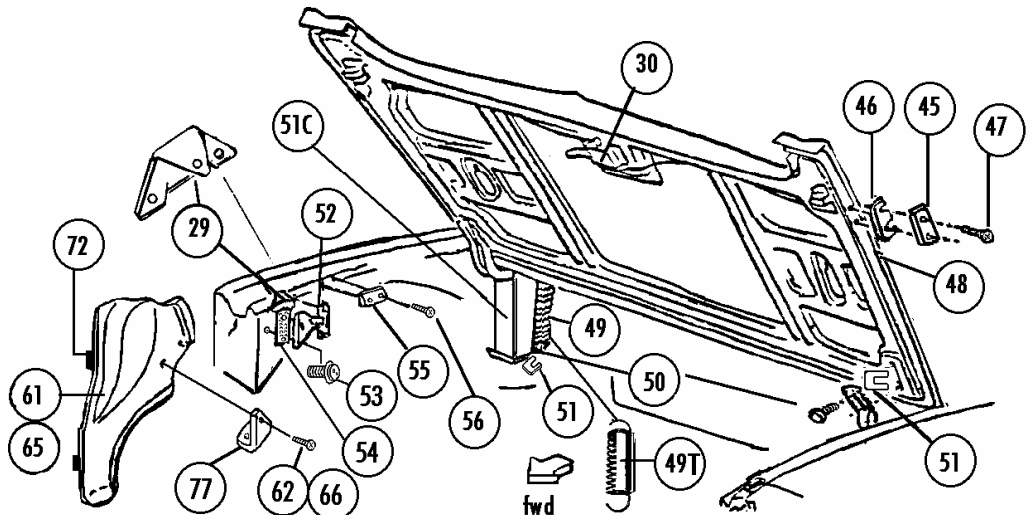

Section #19 Convertible & Hardtop Latches ● Convert & Coupe Rear Deck Areas , Vent Grills, Pinchwelt

Sec-Part#	Name	Year	#Need /Car	Price	Inc
19-01A	Front Top Latch (Hard Top Or Soft Top)(LH)	63-7	1	\$ 120.00	
19-01B	Front Top Latch (Hard Top Or Soft Top)(RH)	63-7	1	120.00	
19-02	Top Latch Screws (4 Pc)	63-7	1 SET	3.00	SET
19-03A	Guide Pin (soft Top)(pr)	63-7	1 PR	20.00	PAIR
19-03C	Guide Pin (hard Top)(pr)	63-7	1 PR	40.00	PAIR
19-04A	Guide Pin Screw & Lw (soft Top)(2 Ea)	63-7	1 SET	1.50	SET
19-04B	Guide Pin Screw & Lw (hard Top)(2 Ea)	63-7	1 SET	1.50	SET
19-05A	Plastic Top Pin Bushings (.67"od)(pr)	63-7	1 PR	3.00	PAIR
19-06	Striker Assembly (with Bushings) (pr)	63-7	1 PR	50.00	PAIR
19-07	Striker Screws (4 Pc)	63-7	1 SET	3.00	SET
19-08A	Rear Soft Top Guide Pin LH	63-7	1	22.00	
19-08B	Rear Soft Top Guide Pin RH	63-7	1	22.00	
19-09	Rear Pin Screw & Washer (Soft Top) (4 Ea)	63-7	1 SET	3.00	SET
19-10	Lock Screw, Large Flat Washer, Lw, Nut (2 ea)	63-7	1 SET	3.50	SET
19-11	Soft Top Rear Deck Lock	63-7	2	89.00	EACH
19-15A	Rear Deck Lock Gaskets- Rubber (pr)	63	1 PR	4.00	PAIR
19-15B	Rear Deck Lock Gaskets- Plastic (pr)	64-7	1 PR	4.00	PAIR
19-16	Rear Deck Lock Clamp	63-7	2	7.50	EACH
19-17	Clamp Screws With Attached Lw (4) (for #16)	63-7	1 SET	2.00	SET
19-18	Hardtop Side Retainer Nut (pr)	63-7	1 PR	1.00	PAIR
19-19	Hardtop Side Retainer Rubber Washers (pr)	63-7	1 PR	1.00	PAIR
19-20	Hard Top Side Retainer (pr)	63-7	1 PR	12.00	PAIR
19-21	Hardtop Side Retainer Bolts (pr)	63-7	1 PR	6.00	PAIR
19-67▶	Hardtop Side Mount Set (2 Ea#18-19-20-21)	63-7	1 SET	15.00	SET
19-22	Hardtop Rear Bolts (pr)	63-7	1 PR	3.00	PAIR
19-23	Hardtop Rear Bolt Bumper (pr)	63-7	1 PR	2.00	PAIR
19-24	Hardtop Rear Bolt Rubber Washers (pr)	63-7	1 PR	1.00	PAIR
19-25	Hardtop Bezel In Rear Deck (pr)	63-7	1 PR	10.00	PAIR
19-26	Hardtop Bezel Rubber Washers (pr)	63-7	1 PR	1.00	PAIR
19-27	Rear Bolt Nuts & Washers (2 + 2)	63-7	1 SET	1.00	SET
19-68▶	Hardtop Rear Mount Set (2 Ea#22-23-24-25-26-27)	63-7	1 SET	18.00	SET
19-29	Deck Lid Strikers With Rivets (pr)	63-7	1 SET	15.00	SET
19-30	Latch Release Mechanism	63-7	1	45.00	
19-31	Latch Release Screws (4 Pc)	63-7	1 SET	3.00	SET
19-32	Latch Release Spring	63-7	1	3.50	
19-33	Rear Deck Latch Cable (with Loop)	63-7	2	6.00	EACH
19-34	Cable Retainers & Screws (2 Ea)	63-7	1 SET	4.00	SET
19-36	Cable Clamp (on Deck Lid Release #19-30)(pr)	63-7	1 PR	8.00	
19-37	Cable Clamp Screw (pr)	63-7	1 PR	1.00	PAIR
19-38	Cable Clamps (4 Pc)	63-7	1 SET	4.00	SET
19-39	Cable Clamp Screws (4 Pc)	63-7	1 SET	3.00	SET
19-40	Cable Grommets (pr)	63-7	1 PR	1.50	PAIR
19-41	Latch Assembly	63-7	2	45.00	EACH
19-42	Latch Screws (6 Pc)	63-7	1 SET	4.50	SET
19-43A	Deck Lid Trim Vinyl W Hardware (give Year/color)	63-4	1	\$ 79.00	
19-43B	Deck Lid Trim Vinyl W Hardware (give Year/color)	65-7	1	69.00	
19-44A	Nuts & Washers (original Trim)(11 Ea)	63-4	1 SET	5.50	SET
19-44B	Nuts & Washers (original Trim)(9 Ea)	65-7	1 SET	4.50	SET
19-44C	Nuts & Washers (reproduction Trim)(11 Ea)	63-4	1 SET	5.50	SET
19-44D	Nuts & Washers (reproduction Trim)(9 Ea)	65-7	1 SET	4.50	SET
19-45	Metal Wedges On Lid (pair)	63-7	1 PR	12.00	PAIR
19-46	Shim For Wedge On Lid	63-7	-	2.50	EACH
19-47	Wedge Screws (4 Pc)	63-7	1 SET	2.00	SET
19-48	Rear Lid Weatherstrip (see Sect 42-14)				
19-49	Deck Lid Spring	63-7	2	8.00	EACH
19-49T	Installation Tool For Deck Lid Spring	63-7	1	15.00	
19-50	Deck Lid Hinge Screws- Top & Bottom (8+2 Pc)	63-7	1 SET	5.00	SET
19-51	Deck Lid Hinge Shim (1/16")	63-7	-	0.50	EACH
19-51B	Rear Rdstr Deck Lid Lower Spring Retainer (pr)	63-7	1 PR	25.00	PAIR
19-51C	Deck Lid Hinge Lower Support Repair Piece W 51b	63-7	2	30.00	EACH
19-52	Deck Lid Catch On Body	63-7	2	20.00	EACH
19-53	Deck Lid Catch Screws (8 Pc)	63-7	1 SET	8.00	SET
19-54	Antiskid Shim For Deck Lid Catch (4 Pc)	63-7	1 SET	20.00	SET
19-55	Plastic Lid Wedge On Body (pr)	63-7	1 PR	15.00	PAIR