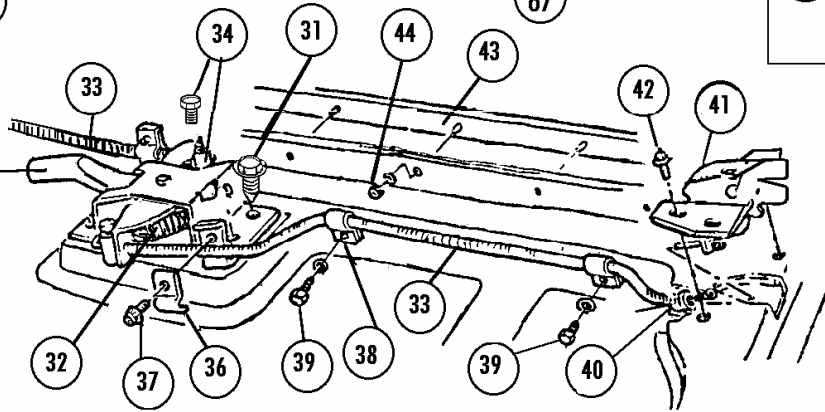

Section #19 Convertible & Hardtop Latches ● Convert & Coupe Rear Deck Areas , Vent Grills, Pinchwelt

Sec-Part#	Name	Year	#Need /Car	Price	Inc
19-01A	Front Top Latch (Hard Top Or Soft Top)(LH)	63-7	1	\$ 120.00	
19-01B	Front Top Latch (Hard Top Or Soft Top)(RH)	63-7	1	120.00	
19-02	Top Latch Screws (4 Pc)	63-7	1 SET	3.00	SET
19-03A	Guide Pin (soft Top)(pr)	63-7	1 PR	20.00	PAIR
19-03C	Guide Pin (hard Top)(pr)	63-7	1 PR	40.00	PAIR
19-04A	Guide Pin Screw & Lw (soft Top)(2 Ea)	63-7	1 SET	1.50	SET
19-04B	Guide Pin Screw & Lw (hard Top)(2 Ea)	63-7	1 SET	1.50	SET
19-05A	Plastic Top Pin Bushings (.67"od)(pr)	63-7	1 PR	3.00	PAIR
19-06	Striker Assembly (with Bushings) (pr)	63-7	1 PR	50.00	PAIR
19-07	Striker Screws (4 Pc)	63-7	1 SET	3.00	SET
19-08A	Rear Soft Top Guide Pin LH	63-7	1	22.00	
19-08B	Rear Soft Top Guide Pin RH	63-7	1	22.00	
19-09	Rear Pin Screw & Washer (Soft Top) (4 Ea)	63-7	1 SET	3.00	SET
19-10	Lock Screw, Large Flat Washer, Lw, Nut (2 ea)	63-7	1 SET	3.50	SET
19-11	Soft Top Rear Deck Lock	63-7	2	89.00	EACH
19-15A	Rear Deck Lock Gaskets- Rubber (pr)	63	1 PR	4.00	PAIR
19-15B	Rear Deck Lock Gaskets- Plastic (pr)	64-7	1 PR	4.00	PAIR
19-16	Rear Deck Lock Clamp	63-7	2	7.50	EACH
19-17	Clamp Screws With Attached Lw (4) (for #16)	63-7	1 SET	2.00	SET
19-18	Hardtop Side Retainer Nut (pr)	63-7	1 PR	1.00	PAIR
19-19	Hardtop Side Retainer Rubber Washers (pr)	63-7	1 PR	1.00	PAIR
19-20	Hard Top Side Retainer (pr)	63-7	1 PR	12.00	PAIR
19-21	Hardtop Side Retainer Bolts (pr)	63-7	1 PR	6.00	PAIR
19-67▶	Hardtop Side Mount Set (2 Ea#18-19-20-21)	63-7	1 SET	15.00	SET
19-22	Hardtop Rear Bolts (pr)	63-7	1 PR	3.00	PAIR
19-23	Hardtop Rear Bolt Bumper (pr)	63-7	1 PR	2.00	PAIR
19-24	Hardtop Rear Bolt Rubber Washers (pr)	63-7	1 PR	1.00	PAIR
19-25	Hardtop Bezel In Rear Deck (pr)	63-7	1 PR	10.00	PAIR
19-26	Hardtop Bezel Rubber Washers (pr)	63-7	1 PR	1.00	PAIR
19-27	Rear Bolt Nuts & Washers (2 + 2)	63-7	1 SET	1.00	SET
19-68▶	Hardtop Rear Mount Set (2 Ea#22-23-24-25-26-27)	63-7	1 SET	18.00	SET
19-29	Deck Lid Strikers With Rivets (pr)	63-7	1 SET	15.00	SET
19-30	Latch Release Mechanism	63-7	1	45.00	
19-31	Latch Release Screws (4 Pc)	63-7	1 SET	3.00	SET
19-32	Latch Release Spring	63-7	1	3.50	
19-33	Rear Deck Latch Cable (with Loop)	63-7	2	6.00	EACH
19-34	Cable Retainers & Screws (2 Ea)	63-7	1 SET	4.00	SET
19-36	Cable Clamp (on Deck Lid Release #19-30)(pr)	63-7	1 PR	8.00	
19-37	Cable Clamp Screw (pr)	63-7	1 PR	1.00	PAIR
19-38	Cable Clamps (4 Pc)	63-7	1 SET	4.00	SET
19-39	Cable Clamp Screws (4 Pc)	63-7	1 SET	3.00	SET
19-40	Cable Grommets (pr)	63-7	1 PR	1.50	PAIR
19-41	Latch Assembly	63-7	2	45.00	EACH
19-42	Latch Screws (6 Pc)	63-7	1 SET	4.50	SET
19-43A	Deck Lid Trim Vinyl W Hardware (give Year/color)	63-4	1	\$ 79.00	
19-43B	Deck Lid Trim Vinyl W Hardware (give Year/color)	65-7	1	69.00	
19-44A	Nuts & Washers (original Trim)(11 Ea)	63-4	1 SET	5.50	SET
19-44B	Nuts & Washers (original Trim)(9 Ea)	65-7	1 SET	4.50	SET
19-44C	Nuts & Washers (reproduction Trim)(11 Ea)	63-4	1 SET	5.50	SET
19-44D	Nuts & Washers (reproduction Trim)(9 Ea)	65-7	1 SET	4.50	SET
19-45	Metal Wedges On Lid (pair)	63-7	1 PR	12.00	PAIR
19-46	Shim For Wedge On Lid	63-7	-	2.50	EACH
19-47	Wedge Screws (4 Pc)	63-7	1 SET	2.00	SET
19-48	Rear Lid Weatherstrip (see Sect 42-14)				
19-49	Deck Lid Spring	63-7	2	8.00	EACH
19-49T	Installation Tool For Deck Lid Spring	63-7	1	15.00	
19-50	Deck Lid Hinge Screws- Top & Bottom (8+2 Pc)	63-7	1 SET	5.00	SET
19-51	Deck Lid Hinge Shim (1/16")	63-7	-	0.50	EACH
19-51B	Rear Rdstr Deck Lid Lower Spring Retainer (pr)	63-7	1 PR	25.00	PAIR
19-51C	Deck Lid Hinge Lower Support Repair Piece W 51b	63-7	2	30.00	EACH
19-52	Deck Lid Catch On Body	63-7	2	20.00	EACH
19-53	Deck Lid Catch Screws (8 Pc)	63-7	1 SET	8.00	SET
19-54	Antiskid Shim For Deck Lid Catch (4 Pc)	63-7	1 SET	20.00	SET
19-55	Plastic Lid Wedge On Body (pr)	63-7	1 PR	15.00	PAIR