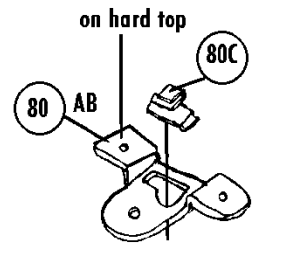

Section #19 Convertible & Hardtop: Latches , Convert & Coupe Rear Deck Areas , Vent grills, Pinchwelt

Sec- Part#	Name	Year	#Need	/Car	Price	Inc
19-01A	Front Top Latch (hard Top Or Soft Top)(lh)	63-7	1		\$ 120.00	
19-01B	Front Top Latch (hard Top Or Soft Top)(rh)	63-7	1		120.00	
19-02	Top Latch Screws (4 Pc)	63-7	1 SET		3.00 SET	
19-03A	Guide Pin (soft Top front)(pr)	63-7	1 PR		20.00 PAIR	
19-03C	Guide Pin (hard Top front)(pr)	63-7	1 PR		40.00 PAIR	
19-04A	Guide Pin Screw & Lw (soft Top)(2 Ea)	63-7	1 SET		2.00 SET	
19-04B	Guide Pin Screw & Lw (hard Top)(2 Ea)	63-7	1 SET		1.50 SET	
19-05A	Plastic Top Pin Bushings (.67"od)(pr)	63-7	1 PR		3.00 PAIR	
19-06	Striker Assembly (with Bushings) (pr) (front)	63-7	1 PR		50.00 PAIR	
19-07	Striker Screws (4 Pc)	63-7	1 SET		3.00 SET	
19-08A	Rear Soft Top Guide Pin Lh	63-7	1		22.00	
19-08B	Rear Soft Top Guide Pin Rh	63-7	1		22.00	
19-09	Rear Pin Screw & Washer (st)(4 Ea)	63-7	1 SET		3.00 SET	
19-10	Lock Screw, Lg Flat Washer, Lw, Nut (pr)	63-7	1 SET		3.50 SET	
19-11	Soft Top Rear Deck Lock	63-7	2		95.00 EACH	
19-15A	Rear Deck Lock Gaskets- Rubber (pr)	63	1 PR		4.00 PAIR	
19-15B	Rear Deck Lock Gaskets- Plastic (pr)	64-7	1 PR		4.00 PAIR	
19-16	Rear Deck Lock Clamp	63-7	2		7.50 EACH	
19-17	Clamp Screws With Attached Lw (4)	63-7	1 SET		2.00 SET	
19-67▶	Hardtop Side Mount Set (2 Ea#18-19-20-21)	63-7	1 SET		15.00 SET	
19-18	Hardtop Side Retainer Nut (pr)	63-7	1 PR		1.00 PAIR	
19-19	Hardtop Side Retainer Rubber Washers (pr)	63-7	1 PR		1.00 PAIR	
19-20	Hard Top Side Retainer (pr)	63-7	1 PR		12.00 PAIR	
19-21	Hardtop Side Retainer Bolts (pr)	63-7	1 PR		6.00 PAIR	
19-68▶	Hardtop Rear Mount Set (2 Ea#22-23-24-25-26-27)	63-7	1 SET		18.00 SET	
19-22	Hardtop Rear Bolts (pr)	63-7	1 PR		3.00 PAIR	
19-23	Hardtop Rear Bolt Bumper (pr)	63-7	1 PR		2.00 PAIR	
19-24	Hardtop Rear Bolt Rubber Washers (pr)	63-7	1 PR		1.00 PAIR	
19-25	Hardtop Bezel In Rear Deck (pr)	63-7	1 PR		10.00 PAIR	
19-26	Hardtop Bezel Rubber Washers (pr)	63-7	1 PR		1.00 PAIR	
19-27	Rear Bolt Nuts & Washers (2 + 2)	63-7	1 SET		1.00 SET	
19-29	Deck Lid Strikers With Rivets (pr)	63-7	1 SET		15.00 SET	
19-30	Latch Release Mechanism	63-7	1		49.00	
19-31	Latch Release Screws (4 Pc)	63-7	1 SET		3.00 SET	
19-32	Latch Release Spring	63-7	1		3.50	
19-33	Rear Deck Latch Cable (with Loop)	63-7	2		6.00 EACH	
19-34	Cable Retainers & Screws (2 Ea)	63-7	1 SET		4.00 SET	
19-36	Cable Clamp (on Deck Lid Release #19-30)(pr)	63-7	1 PR		8.00	
19-37	Cable Clamp Screw (pr)	63-7	1 PR		1.00 PAIR	
19-38	Cable Clamps (4 Pc)	63-7	1 SET		4.00 SET	
19-39	Cable Clamp Bolts (4 Pc) (e Hdmk)	63-7	1 SET		3.00 SET	
19-40	Cable Grommets (pr)	63-7	1 PR		1.50 PAIR	
19-41	Latch Assembly	63-7	2		45.00 EACH	
19-42	Latch Bolts (6 Pc) (e Hdmk)	63-7	1 SET		4.50 SET	
19-43A	Deck Lid Trim Vinyl W Hardware (give Year/color)	63-4	1		79.00	
19-43B	Deck Lid Trim Vinyl W Hardware (give Year/color)	65-7	1		79.00	
19-44A	Nuts & Washers (original Trim)(11 Ea)	63-4	1 SET		5.50 SET	
19-44B	Nuts & Washers (original Trim)(9 Ea)	65-7	1 SET		4.50 SET	
19-44C	Nuts & Washers (reproduction Trim)(11 Ea)	63-4	1 SET		5.50 SET	
19-44D	Nuts & Washers (reproduction Trim)(9 Ea)	65-7	1 SET		4.50 SET	
19-45	Metal Wedges On Lid (pair)	63-7	1 PR		12.00 PAIR	
19-46	Shim For Wedge On Lid	63-7	-		2.50 EACH	
19-47	Wedge Screws (4 Pc)	63-7	1 SET		2.00 SET	
19-48	Rear Lid Weatherstrip (see Sect 42-14)					
19-49	Deck Lid Spring	63-7	2		8.00 EACH	
19-49T	Installation Tool For Deck Lid Spring	63-7	1		15.00	
19-50	Deck Lid Hinge Bolts- Top & Bottom (8+2 Pc)	63-7	1 SET		5.00 SET	
19-51	Deck Lid Hinge Shim (1/16")	63-7	-		0.50 EACH	
19-51B	Rear Rdstr Deck Lid Lower Spring Retainer (pr)	63-7	1 PR		25.00 PAIR	
19-51C	Deck Lid Hinge Lower Support Repair Piece W 51b	63-7	2		30.00 EACH	
19-52	Deck Lid Catch On Body	63-7	2		20.00 EACH	
19-53	Deck Lid Catch Bolts (8 Pc) (e Hdmk)	63-7	1 SET		8.00 SET	
19-54	Antiskid Shim For Deck Lid Catch (4 Pc)	63-7	1 SET		20.00 SET	
19-55	Plastic Lid Wedge On Body (pr)	63-7	1 PR		15.00 PAIR	
19-56	Wedge Screws (4 Pc)	63-7	1 SET		2.00 SET	
19-57A	Soft Top Metal Front Header Bar	63-7	1		\$389.00	
19-57B	Soft Top Front Header Bar Screws (2+2)	63-7	1 SET		6.00	
19-58	Soft Top Mounting Bolts (elh Headmark)(4 Pc)	63-7	1 SET		10.00 SET	
19-59	Hard Top Side Brackets (pr)(weld To Ht)	63-7	1 PR		25.00 PAIR	
19-60A	Pinchwelt- Correct Width & Grain- Black Only	63	1 PR		20.00 PAIR	
19-61	Roadster Quarter Trim Panels (pr) (fiberglass)	63-7	1 PR		175.00 PAIR	
19-62A	Roadster Quarter Panel Trim Bolts (4+2)	63-4	1 SET		6.00 SET	
19-62B	Roadster Quarter Panel Screws (4 + 2 + 2)	65-7	1 SET		6.00 SET	
19-63	Convertible Top Rear Metal Bow	63-7	1		N/A	
19-63B	Soft Top Rear Bow Screws (4)	63-7	1 SET		4.00 SET	
19-64	Hard Top Hoist (see Sect 55-11)					
19-65	Coupe Quarter Trim Panel-(pr)specify Year/color	63-7	1 PR		84.00 PAIR	
19-66A	Coupe Rear Quarter Trim Panel Bolt Set (8 Pc)	63-7	1 SET		2.00 SET	
19-66B	Clips(coupe Rear Quarter Panel To Dome Panel)(4)	63-7	1 SET		15.00 SET	
19-72	Roadster Rear Quarter Trim Panel Bumpers (6 Pc)	64-7	1 SET		4.00 SET	
19-67▶	Hardtop Side Mount Set (2 Ea#18-19-20-21)	63-7	1 SET		15.00 SET	
19-68▶	Hardtop Rear Mount Set (2 Ea#22-23-24-25-26-27)	63-7	1 SET		18.00 SET	
19-69A	Convertible Top (black,white,tan-specify Color) (with Pads & Straps)	63-7	1		\$ 299.00	
19-69B	Convertible Top (dated- With Pads & Straps) *(black,white,tan)	63-7	1		390.00	
19-69BT	Convert Top-dated (w Pads & Straps)(67 Teal) Dated	67	1		575.00 EACH	
19-69C	Convertible Top (with Pads & straps) (#414 Med Blue) Dated	65-7			575.00	
19-70B	Rear Bow Strap Protectors (2) & Screws (4)	63-7	1 SET		12.00 SET	
19-71A	Convert Top Tacking Strip Kit(replacement/vinyl)	63-7	1 SET		18.00 SET	
19-71B	Convert Top Tacking Strip Deluxe Kit(fiber/orig)	63-7	1 KIT		50.00 KIT	
19-72	Roadster Rear Quarter Trim Panel Bumpers (6 Pc)	64-7	1 SET		4.00 SET	
19-73A	Roadster- Pinchwelt Cap With Bolt & Nut	63	2		\$ 42.00 EACH	
19-73B	Coupe Pinchwelt Cap (2 Hole)(lh)(til May 63)	63	1		25.00	
19-73C	Coupe Pinchwelt Cap (2 Hole)(rh)(til May 63)	63	1		25.00	
19-73D	Coupe Pinchwelt Cap Screws (4 Pc)	63-7	1 SET		2.00 SET	
19-73E	Coupe Pinchwelt Cap (1 Hole)(lh)(june 63)	63L	1		30.00	
19-73F	Coupe Pinchwelt Cap (1 Hole)(rh)(june 63)	63L	1		30.00	
19-73G	Coupe Pinch Welt Cap (lh)	64-7	1		55.00	
19-73H	Coupe Pinch Welt Cap (rh)	64-7	1		55.00	
19-73J	Pinch Welt Cap Screw & Barrel Nut (roadster)	63	2		3.00 EACH	
19-74	Convertible Top Welting Tips & Screws (correct)	63-7	1 PR		10.00 PAIR	
	(all Headliners Drop Ship 1-2 Weeks - 50 Dim wt About \$50 Ship) - state year/color on ckout screen					
19-75A	Hardtop Headliner (state Year & Color)	63-5	1		\$ 210.00	
19-75B	Hardtop Headliner (state Year & Color)	66-67	1		\$ 210.00	
19-75C	Coupe Headliner (state Year & Color)	63-5	1		200.00	
19-75D	Coupe Headliner (state Year & Color)	66-7	1		200.00	
19-75E	Molding Clips Over Door On Coupe (1)	64-7	2		8.00 EACH	
19-76B	Convertible Top Frame	65-7	1		N/A	
19-77A	Coupe Rear Quarter Trim Panel Supports & Rivets	63	1 SET		20.00 SET	
19-77B	Coupe Rear Quarter Trim Panel Supports & Rivets	64-5	1 SET		25.00 SET	
19-77C	Coupe Rear Quarter Trim Panel Supports & Rivets	66-7	1 SET		20.00 SET	
19-77D	Coupe Rear Quarter Trim Panel U-nuts (5)	63-7	1 SET		1.25 SET	
19-78A	Roadster Rear Quarter Panel Supports & Rivets	63-7	1 SET		20.00 SET	
19-78B	Roadster Rear Quarter Trim Panel U-nuts (4)	63-7	1 SET		1.00 SET	
19-79A	Coupe Rear Upper Interior Vinyl Trim	63-4	1		20.00	
19-79B	Coupe Rear Upper Interior Vinyl Trim	65-7	1		20.00	
	(specify Year & Interior Color)					
19-79C	Upper Rear Window Vinyl Trim Strips (use With A)	63	1 SET		10.00 SET	
19-80A	Hardtop Rear Bolt Keyhole Bracket & Rivets(lh)	63-7	1		25.00	
19-80B	Hardtop Rear Bolt Keyhole Bracket & Rivets(rh)	63-7	1		25.00	
19-80C	Hardtop Rear Bolt Spring Retainer (In Keyhole)	63-7	2		12.50 EACH	
	(19-80aorb Must Be Removed To Install 19-80c)					
19-81A	Coupe Rear Vent Cardboard Cover (glue To Carpet)	64-5	1		14.00	
19-81B	Coupe Rear Vent Cover Screws	64-5	1 SET		3.00 SET	
19-81C	Coupe Rear Vent Cover U-nuts (4)	64-5	1 SET		1.00 SET	
19-82	Coupe Rear Vent Wire Screen	64-5	1		12.50	
19-83A	Vent Grill- Coupe Side (upper Lh)	64-5	1		\$ 80.00	
19-83B	Vent Grill- Coupe Side (upper Rh)	64-5	1		80.00	
19-83C	Vent Grill- Coupe Side (lower Lh)	64-5	1		80.00	
19-83D	Vent Grill- Coupe Side (lower Rh)	64-5	1		80.00	
19-83E	Screws & Nuts For Vent Grills (2 & 2)	64-5	1 SET		1.50 SET	
19-83F▶	Vent Grill Set (includes 19-83a,b,c,d,e)	64-5	1 SET		290.00 SET	