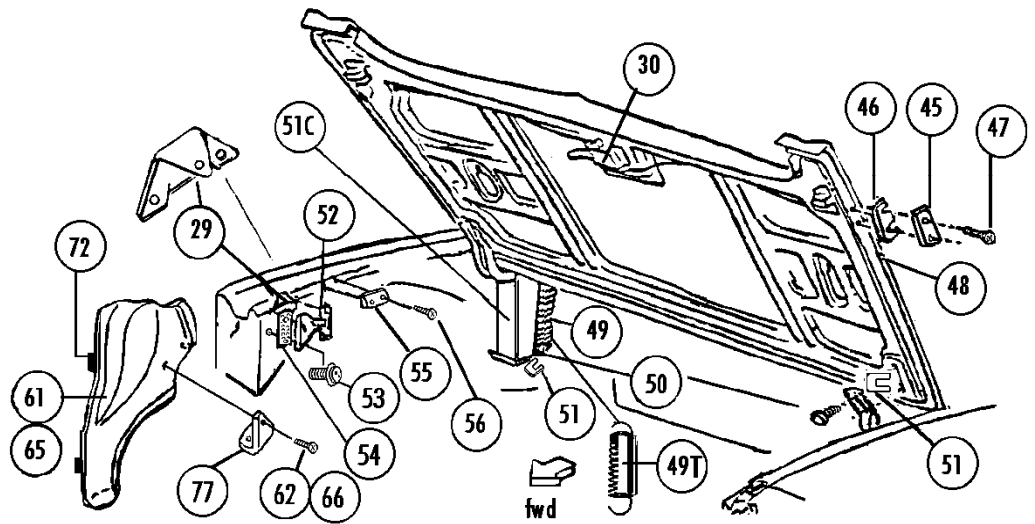

Section #19 Convertible & Hardtop: Latches , Convert & Coupe Rear Deck Areas , Vent grills, Pinchwelt

Sec- Part#	Name	Year	#Need	/Car	Price	Inc
19-01A	Front Top Latch (hard Top Or Soft Top)(lh)	63-7	1		\$ 120.00	
19-01B	Front Top Latch (hard Top Or Soft Top)(rh)	63-7	1		120.00	
19-02	Top Latch Screws (4 Pc)	63-7	1 SET		3.00 SET	
19-03A	Guide Pin (soft Top front)(pr)	63-7	1 PR		20.00 PAIR	
19-03C	Guide Pin (hard Top front)(pr)	63-7	1 PR		40.00 PAIR	
19-04A	Guide Pin Screw & Lw (soft Top)(2 Ea)	63-7	1 SET		2.00 SET	
19-04B	Guide Pin Screw & Lw (hard Top)(2 Ea)	63-7	1 SET		1.50 SET	
19-05A	Plastic Top Pin Bushings (.67"od)(pr)	63-7	1 PR		3.00 PAIR	
19-06	Striker Assembly (with Bushings) (pr) (front)	63-7	1 PR		50.00 PAIR	
19-07	Striker Screws (4 Pc)	63-7	1 SET		3.00 SET	
19-08A	Rear Soft Top Guide Pin Lh	63-7	1		22.00	
19-08B	Rear Soft Top Guide Pin Rh	63-7	1		22.00	
19-09	Rear Pin Screw & Washer (st)(4 Ea)	63-7	1 SET		3.00 SET	
19-10	Lock Screw, Lg Flat Washer, Lw, Nut (pr)	63-7	1 SET		3.50 SET	
19-11	Soft Top Rear Deck Lock	63-7	2		95.00 EACH	
19-15A	Rear Deck Lock Gaskets- Rubber (pr)	63	1 PR		4.00 PAIR	
19-15B	Rear Deck Lock Gaskets- Plastic (pr)	64-7	1 PR		4.00 PAIR	
19-16	Rear Deck Lock Clamp	63-7	2		7.50 EACH	
19-17	Clamp Screws With Attached Lw (4)	63-7	1 SET		2.00 SET	
19-67▶	Hardtop Side Mount Set (2 Ea#18-19-20-21)	63-7	1 SET		15.00 SET	
19-18	Hardtop Side Retainer Nut (pr)	63-7	1 PR		1.00 PAIR	
19-19	Hardtop Side Retainer Rubber Washers (pr)	63-7	1 PR		1.00 PAIR	
19-20	Hard Top Side Retainer (pr)	63-7	1 PR		12.00 PAIR	
19-21	Hardtop Side Retainer Bolts (pr)	63-7	1 PR		6.00 PAIR	
19-68▶	Hardtop Rear Mount Set (2 Ea#22-23-24-25-26-27)	63-7	1 SET		18.00 SET	
19-22	Hardtop Rear Bolts (pr)	63-7	1 PR		3.00 PAIR	
19-23	Hardtop Rear Bolt Bumper (pr)	63-7	1 PR		2.00 PAIR	
19-24	Hardtop Rear Bolt Rubber Washers (pr)	63-7	1 PR		1.00 PAIR	
19-25	Hardtop Bezel In Rear Deck (pr)	63-7	1 PR		10.00 PAIR	
19-26	Hardtop Bezel Rubber Washers (pr)	63-7	1 PR		1.00 PAIR	
19-27	Rear Bolt Nuts & Washers (2 + 2)	63-7	1 SET		1.00 SET	
19-29	Deck Lid Strikers With Rivets (pr)	63-7	1 SET		15.00 SET	
19-30	Latch Release Mechanism	63-7	1		49.00	
19-31	Latch Release Screws (4 Pc)	63-7	1 SET		3.00 SET	
19-32	Latch Release Spring	63-7	1		3.50	
19-33	Rear Deck Latch Cable (with Loop)	63-7	2		6.00 EACH	
19-34	Cable Retainers & Screws (2 Ea)	63-7	1 SET		4.00 SET	
19-36	Cable Clamp (on Deck Lid Release #19-30)(pr)	63-7	1 PR		8.00	
19-37	Cable Clamp Screw (pr)	63-7	1 PR		1.00 PAIR	
19-38	Cable Clamps (4 Pc)	63-7	1 SET		4.00 SET	
19-39	Cable Clamp Bolts (4 Pc) (e Hdmk)	63-7	1 SET		3.00 SET	
19-40	Cable Grommets (pr)	63-7	1 PR		1.50 PAIR	
19-41	Latch Assembly	63-7	2		45.00 EACH	
19-42	Latch Bolts (6 Pc) (e Hdmk)	63-7	1 SET		4.50 SET	
19-43A	Deck Lid Trim Vinyl W Hardware (give Year/color)	63-4	1		79.00	
19-43B	Deck Lid Trim Vinyl W Hardware (give Year/color)	65-7	1		79.00	
19-44A	Nuts & Washers (original Trim)(11 Ea)	63-4	1 SET		5.50 SET	
19-44B	Nuts & Washers (original Trim)(9 Ea)	65-7	1 SET		4.50 SET	
19-44C	Nuts & Washers (reproduction Trim)(11 Ea)	63-4	1 SET		5.50 SET	
19-44D	Nuts & Washers (reproduction Trim)(9 Ea)	65-7	1 SET		4.50 SET	
19-45	Metal Wedges On Lid (pair)	63-7	1 PR		12.00 PAIR	
19-46	Shim For Wedge On Lid	63-7	-		2.50 EACH	
19-47	Wedge Screws (4 Pc)	63-7	1 SET		2.00 SET	
19-48	Rear Lid Weatherstrip (see Sect 42-14)					
19-49	Deck Lid Spring	63-7	2		8.00 EACH	
19-49T	Installation Tool For Deck Lid Spring	63-7	1		15.00	
19-50	Deck Lid Hinge Bolts- Top & Bottom (8+2 Pc)	63-7	1 SET		5.00 SET	
19-51	Deck Lid Hinge Shim (1/16")	63-7	-		0.50 EACH	
19-51B	Rear Rdstr Deck Lid Lower Spring Retainer (pr)	63-7	1 PR		25.00 PAIR	
19-51C	Deck Lid Hinge Lower Support Repair Piece W 51b	63-7	2		30.00 EACH	
19-52	Deck Lid Catch On Body	63-7	2		20.00 EACH	
19-53	Deck Lid Catch Bolts (8 Pc) (e Hdmk)	63-7	1 SET		8.00 SET	
19-54	Antiskid Shim For Deck Lid Catch (4 Pc)	63-7	1 SET		20.00 SET	
19-55	Plastic Lid Wedge On Body (pr)	63-7	1 PR		15.00 PAIR	
19-56	Wedge Screws (4 Pc)	63-7	1 SET		2.00 SET	
19-57A	Soft Top Metal Front Header Bar	63-7	1		\$389.00	
19-57B	Soft Top Front Header Bar Screws (2+2)	63-7	1 SET		6.00	
19-58	Soft Top Mounting Bolts (elh Headmark)(4 Pc)	63-7	1 SET		10.00 SET	
19-59	Hard Top Side Brackets (pr)(weld To Ht)	63-7	1 PR		25.00 PAIR	
19-60A	Pinchwelt- Correct Width & Grain- Black Only	63	1 PR		20.00 PAIR	
19-61	Roadster Quarter Trim Panels (pr) (fiberglass)	63-7	1 PR		175.00 PAIR	
19-62A	Roadster Quarter Panel Trim Bolts (4+2)	63-4	1 SET		6.00 SET	
19-62B	Roadster Quarter Panel Screws (4 + 2 + 2)	65-7	1 SET		6.00 SET	
19-63	Convertible Top Rear Metal Bow	63-7	1		N/A	
19-63B	Soft Top Rear Bow Screws (4)	63-7	1 SET		4.00 SET	
19-64	Hard Top Hoist (see Sect 55-11)					
19-65	Coupe Quarter Trim Panel-(pr)specify Year/color	63-7	1 PR		84.00 PAIR	
19-66A	Coupe Rear Quarter Trim Panel Bolt Set (8 Pc)	63-7	1 SET		2.00 SET	
19-66B	Clips(coupe Rear Quarter Panel To Dome Panel)(4)	63-7	1 SET		15.00 SET	
19-72	Roadster Rear Quarter Trim Panel Bumpers (6 Pc)	64-7	1 SET		4.00 SET	
19-67▶	Hardtop Side Mount Set (2 Ea#18-19-20-21)	63-7	1 SET		15.00 SET	
19-68▶	Hardtop Rear Mount Set (2 Ea#22-23-24-25-26-27)	63-7	1 SET		18.00 SET	
19-69A	Convertible Top (black,white,tan-specify Color) (with Pads & Straps)	63-7	1		\$ 299.00	
19-69B	Convertible Top (dated- With Pads & Straps) *(black,white,tan)	63-7	1		390.00	
19-69BT	Convert Top-dated (w Pads & Straps)(67 Teal) Dated	67	1		575.00 EACH	
19-69C	Convertible Top (with Pads & straps) (#414 Med Blue) Dated	65-7			575.00	
19-70B	Rear Bow Strap Protectors (2) & Screws (4)	63-7	1 SET		12.00 SET	
19-71A	Convert Top Tacking Strip Kit(replacement/vinyl)	63-7	1 SET		18.00 SET	
19-71B	Convert Top Tacking Strip Deluxe Kit(fiber/orig)	63-7	1 KIT		50.00 KIT	
19-72	Roadster Rear Quarter Trim Panel Bumpers (6 Pc)	64-7	1 SET		4.00 SET	
19-73A	Roadster- Pinchwelt Cap With Bolt & Nut	63	2		\$ 42.00 EACH	
19-73B	Coupe Pinchwelt Cap (2 Hole)(lh)(til May 63)	63	1		25.00	
19-73C	Coupe Pinchwelt Cap (2 Hole)(rh)(til May 63)	63	1		25.00	
19-73D	Coupe Pinchwelt Cap Screws (4 Pc)	63-7	1 SET		2.00 SET	
19-73E	Coupe Pinchwelt Cap (1 Hole)(lh)(june 63)	63L	1		30.00	
19-73F	Coupe Pinchwelt Cap (1 Hole)(rh)(june 63)	63L	1		30.00	
19-73G	Coupe Pinch Welt Cap (lh)	64-7	1		55.00	
19-73H	Coupe Pinch Welt Cap (rh)	64-7	1		55.00	
19-73J	Pinch Welt Cap Screw & Barrel Nut (roadster)	63	2		3.00 EACH	
19-74	Convertible Top Welting Tips & Screws (correct)	63-7	1 PR		10.00 PAIR	
	(all Headliners Drop Ship 1-2 Weeks - 50 Dim wt About \$50 Ship) - state year/color on ckout screen					
19-75A	Hardtop Headliner (state Year & Color)	63-5	1		\$ 210.00	
19-75B	Hardtop Headliner (state Year & Color)	66-67	1		\$ 210.00	
19-75C	Coupe Headliner (state Year & Color)	63-5	1		200.00	
19-75D	Coupe Headliner (state Year & Color)	66-7	1		200.00	
19-75E	Molding Clips Over Door On Coupe (1)	64-7	2		8.00 EACH	
19-76B	Convertible Top Frame	65-7	1		N/A	
19-77A	Coupe Rear Quarter Trim Panel Supports & Rivets	63	1 SET		20.00 SET	
19-77B	Coupe Rear Quarter Trim Panel Supports & Rivets	64-5	1 SET		25.00 SET	
19-77C	Coupe Rear Quarter Trim Panel Supports & Rivets	66-7	1 SET		20.00 SET	
19-77D	Coupe Rear Quarter Trim Panel U-nuts (5)	63-7	1 SET		1.25 SET	
19-78A	Roadster Rear Quarter Panel Supports & Rivets	63-7	1 SET		20.00 SET	
19-78B	Roadster Rear Quarter Trim Panel U-nuts (4)	63-7	1 SET		1.00 SET	
19-79A	Coupe Rear Upper Interior Vinyl Trim	63-4	1		20.00	
19-79B	Coupe Rear Upper Interior Vinyl Trim	65-7	1		20.00	
	(specify Year & Interior Color)					
19-79C	Upper Rear Window Vinyl Trim Strips (use With A)	63	1 SET		10.00 SET	
19-80A	Hardtop Rear Bolt Keyhole Bracket & Rivets(lh)	63-7	1		25.00	
19-80B	Hardtop Rear Bolt Keyhole Bracket & Rivets(rh)	63-7	1		25.00	
19-80C	Hardtop Rear Bolt Spring Retainer (In Keyhole)	63-7	2		12.50 EACH	
	(19-80aorb Must Be Removed To Install 19-80c)					
19-81A	Coupe Rear Vent Cardboard Cover (glue To Carpet)	64-5	1		14.00	
19-81B	Coupe Rear Vent Cover Screws	64-5	1 SET		3.00 SET	
19-81C	Coupe Rear Vent Cover U-nuts (4)	64-5	1 SET		1.00 SET	
19-82	Coupe Rear Vent Wire Screen	64-5	1		12.50	
19-83A	Vent Grill- Coupe Side (upper Lh)	64-5	1		\$ 80.00	
19-83B	Vent Grill- Coupe Side (upper Rh)	64-5	1		80.00	
19-83C	Vent Grill- Coupe Side (lower Lh)	64-5	1		80.00	
19-83D	Vent Grill- Coupe Side (lower Rh)	64-5	1		80.00	
19-83E	Screws & Nuts For Vent Grills (2 & 2)	64-5	1 SET		1.50 SET	
19-83F▶	Vent Grill Set (includes 19-83a,b,c,d,e)	64-5	1 SET		290.00 SET	