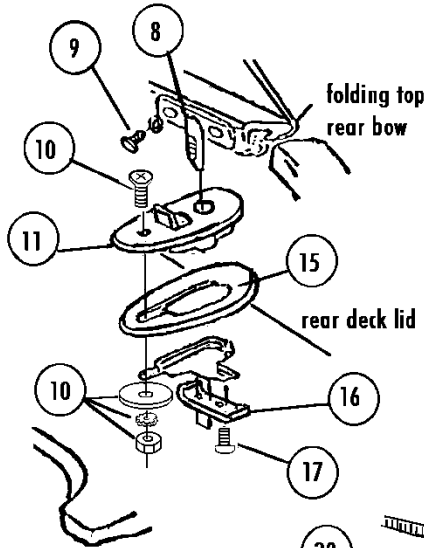

Section #19 Convertible & Hardtop: Latches , Convert & Coupe Rear Deck Areas , Vent grills, Pinchwelt

Sec- Part#	Name	Year	#Need	/Car	Price	Inc
19-01A	Front Top Latch (hard Top Or Soft Top)(lh)	63-7	1		\$ 120.00	
19-01B	Front Top Latch (hard Top Or Soft Top)(rh)	63-7	1		120.00	
19-02	Top Latch Screws (4 Pc)	63-7	1 SET		3.00 SET	
19-03A	Guide Pin (soft Top front)(pr)	63-7	1 PR		20.00 PAIR	
19-03C	Guide Pin (hard Top front)(pr)	63-7	1 PR		40.00 PAIR	
19-04A	Guide Pin Screw & Lw (soft Top)(2 Ea)	63-7	1 SET		2.00 SET	
19-04B	Guide Pin Screw & Lw (hard Top)(2 Ea)	63-7	1 SET		1.50 SET	
19-05A	Plastic Top Pin Bushings (.67"od)(pr)	63-7	1 PR		3.00 PAIR	
19-06	Striker Assembly (with Bushings) (pr) (front)	63-7	1 PR		50.00 PAIR	
19-07	Striker Screws (4 Pc)	63-7	1 SET		3.00 SET	
19-08A	Rear Soft Top Guide Pin Lh	63-7	1		22.00	
19-08B	Rear Soft Top Guide Pin Rh	63-7	1		22.00	
19-09	Rear Pin Screw & Washer (st)(4 Ea)	63-7	1 SET		3.00 SET	
19-10	Lock Screw, Lg Flat Washer, Lw, Nut (pr)	63-7	1 SET		3.50 SET	
19-11	Soft Top Rear Deck Lock	63-7	2		95.00 EACH	
19-15A	Rear Deck Lock Gaskets- Rubber (pr)	63	1 PR		4.00 PAIR	
19-15B	Rear Deck Lock Gaskets- Plastic (pr)	64-7	1 PR		4.00 PAIR	
19-16	Rear Deck Lock Clamp	63-7	2		7.50 EACH	
19-17	Clamp Screws With Attached Lw (4)	63-7	1 SET		2.00 SET	
19-67▶	Hardtop Side Mount Set (2 Ea#18-19-20-21)	63-7	1 SET		15.00 SET	
19-18	Hardtop Side Retainer Nut (pr)	63-7	1 PR		1.00 PAIR	
19-19	Hardtop Side Retainer Rubber Washers (pr)	63-7	1 PR		1.00 PAIR	
19-20	Hard Top Side Retainer (pr)	63-7	1 PR		12.00 PAIR	
19-21	Hardtop Side Retainer Bolts (pr)	63-7	1 PR		6.00 PAIR	
19-68▶	Hardtop Rear Mount Set (2 Ea#22-23-24-25-26-27)	63-7	1 SET		18.00 SET	
19-22	Hardtop Rear Bolts (pr)	63-7	1 PR		3.00 PAIR	
19-23	Hardtop Rear Bolt Bumper (pr)	63-7	1 PR		2.00 PAIR	
19-24	Hardtop Rear Bolt Rubber Washers (pr)	63-7	1 PR		1.00 PAIR	
19-25	Hardtop Bezel In Rear Deck (pr)	63-7	1 PR		10.00 PAIR	
19-26	Hardtop Bezel Rubber Washers (pr)	63-7	1 PR		1.00 PAIR	
19-27	Rear Bolt Nuts & Washers (2 + 2)	63-7	1 SET		1.00 SET	
19-29	Deck Lid Strikers With Rivets (pr)	63-7	1 SET		15.00 SET	
19-30	Latch Release Mechanism	63-7	1		49.00	
19-31	Latch Release Screws (4 Pc)	63-7	1 SET		3.00 SET	
19-32	Latch Release Spring	63-7	1		3.50	
19-33	Rear Deck Latch Cable (with Loop)	63-7	2		6.00 EACH	
19-34	Cable Retainers & Screws (2 Ea)	63-7	1 SET		4.00 SET	
19-36	Cable Clamp (on Deck Lid Release #19-30)(pr)	63-7	1 PR		8.00	
19-37	Cable Clamp Screw (pr)	63-7	1 PR		1.00 PAIR	
19-38	Cable Clamps (4 Pc)	63-7	1 SET		4.00 SET	
19-39	Cable Clamp Bolts (4 Pc) (e Hdmk)	63-7	1 SET		3.00 SET	
19-40	Cable Grommets (pr)	63-7	1 PR		1.50 PAIR	
19-41	Latch Assembly	63-7	2		45.00 EACH	
19-42	Latch Bolts (6 Pc) (e Hdmk)	63-7	1 SET		4.50 SET	
19-43A	Deck Lid Trim Vinyl W Hardware (give Year/color)	63-4	1		79.00	
19-43B	Deck Lid Trim Vinyl W Hardware (give Year/color)	65-7	1		79.00	
19-44A	Nuts & Washers (original Trim)(11 Ea)	63-4	1 SET		5.50 SET	
19-44B	Nuts & Washers (original Trim)(9 Ea)	65-7	1 SET		4.50 SET	
19-44C	Nuts & Washers (reproduction Trim)(11 Ea)	63-4	1 SET		5.50 SET	
19-44D	Nuts & Washers (reproduction Trim)(9 Ea)	65-7	1 SET		4.50 SET	
19-45	Metal Wedges On Lid (pair)	63-7	1 PR		12.00 PAIR	
19-46	Shim For Wedge On Lid	63-7	-		2.50 EACH	
19-47	Wedge Screws (4 Pc)	63-7	1 SET		2.00 SET	
19-48	Rear Lid Weatherstrip (see Sect 42-14)					
19-49	Deck Lid Spring	63-7	2		8.00 EACH	
19-49T	Installation Tool For Deck Lid Spring	63-7	1		15.00	
19-50	Deck Lid Hinge Bolts- Top & Bottom (8+2 Pc)	63-7	1 SET		5.00 SET	
19-51	Deck Lid Hinge Shim (1/16")	63-7	-		0.50 EACH	
19-51B	Rear Rdstr Deck Lid Lower Spring Retainer (pr)	63-7	1 PR		25.00 PAIR	
19-51C	Deck Lid Hinge Lower Support Repair Piece W 51b	63-7	2		30.00 EACH	
19-52	Deck Lid Catch On Body	63-7	2		20.00 EACH	
19-53	Deck Lid Catch Bolts (8 Pc) (e Hdmk)	63-7	1 SET		8.00 SET	
19-54	Antiskid Shim For Deck Lid Catch (4 Pc)	63-7	1 SET		20.00 SET	
19-55	Plastic Lid Wedge On Body (pr)	63-7	1 PR		15.00 PAIR	
19-56	Wedge Screws (4 Pc)	63-7	1 SET		2.00 SET	
19-57A	Soft Top Metal Front Header Bar	63-7	1		\$389.00	
19-57B	Soft Top Front Header Bar Screws (2+2)	63-7	1 SET		6.00	
19-58	Soft Top Mounting Bolts (elh Headmark)(4 Pc)	63-7	1 SET		10.00 SET	
19-59	Hard Top Side Brackets (pr)(weld To Ht)	63-7	1 PR		25.00 PAIR	
19-60A	Pinchwelt- Correct Width & Grain- Black Only	63	1 PR		20.00 PAIR	
19-61	Roadster Quarter Trim Panels (pr) (fiberglass)	63-7	1 PR		175.00 PAIR	
19-62A	Roadster Quarter Panel Trim Bolts (4+2)	63-4	1 SET		6.00 SET	
19-62B	Roadster Quarter Panel Screws (4 + 2 + 2)	65-7	1 SET		6.00 SET	
19-63	Convertible Top Rear Metal Bow	63-7	1		N/A	
19-63B	Soft Top Rear Bow Screws (4)	63-7	1 SET		4.00 SET	
19-64	Hard Top Hoist (see Sect 55-11)					
19-65	Coupe Quarter Trim Panel-(pr)specify Year/color	63-7	1 PR		84.00 PAIR	
19-66A	Coupe Rear Quarter Trim Panel Bolt Set (8 Pc)	63-7	1 SET		2.00 SET	
19-66B	Clips(coupe Rear Quarter Panel To Dome Panel)(4)	63-7	1 SET		15.00 SET	
19-72	Roadster Rear Quarter Trim Panel Bumpers (6 Pc)	64-7	1 SET		4.00 SET	
19-67▶	Hardtop Side Mount Set (2 Ea#18-19-20-21)	63-7	1 SET		15.00 SET	
19-68▶	Hardtop Rear Mount Set (2 Ea#22-23-24-25-26-27)	63-7	1 SET		18.00 SET	
19-69A	Convertible Top (black,white,tan-specify Color) (with Pads & Straps)	63-7	1		\$ 299.00	
19-69B	Convertible Top (dated- With Pads & Straps) *(black,white,tan)	63-7	1		390.00	
19-69BT	Convert Top-dated (w Pads & Straps)(67 Teal) Dated	67	1		575.00 EACH	
19-69C	Convertible Top (with Pads & straps) (#414 Med Blue) Dated	65-7			575.00	
19-70B	Rear Bow Strap Protectors (2) & Screws (4)	63-7	1 SET		12.00 SET	
19-71A	Convert Top Tacking Strip Kit(replacement/vinyl)	63-7	1 SET		18.00 SET	
19-71B	Convert Top Tacking Strip Deluxe Kit(fiber/orig)	63-7	1 KIT		50.00 KIT	
19-72	Roadster Rear Quarter Trim Panel Bumpers (6 Pc)	64-7	1 SET		4.00 SET	
19-73A	Roadster- Pinchwelt Cap With Bolt & Nut	63	2		\$ 42.00 EACH	
19-73B	Coupe Pinchwelt Cap (2 Hole)(lh)(til May 63)	63	1		25.00	
19-73C	Coupe Pinchwelt Cap (2 Hole)(rh)(til May 63)	63	1		25.00	
19-73D	Coupe Pinchwelt Cap Screws (4 Pc)	63-7	1 SET		2.00 SET	
19-73E	Coupe Pinchwelt Cap (1 Hole)(lh)(june 63)	63L	1		30.00	
19-73F	Coupe Pinchwelt Cap (1 Hole)(rh)(june 63)	63L	1		30.00	
19-73G	Coupe Pinch Welt Cap (lh)	64-7	1		55.00	
19-73H	Coupe Pinch Welt Cap (rh)	64-7	1		55.00	
19-73J	Pinch Welt Cap Screw & Barrel Nut (roadster)	63	2		3.00 EACH	
19-74	Convertible Top Welting Tips & Screws (correct)	63-7	1 PR		10.00 PAIR	
	(all Headliners Drop Ship 1-2 Weeks - 50 Dim wt About \$50 Ship) - state year/color on ckout screen					
19-75A	Hardtop Headliner (state Year & Color)	63-5	1		\$ 210.00	
19-75B	Hardtop Headliner (state Year & Color)	66-67	1		\$ 210.00	
19-75C	Coupe Headliner (state Year & Color)	63-5	1		200.00	
19-75D	Coupe Headliner (state Year & Color)	66-7	1		200.00	
19-75E	Molding Clips Over Door On Coupe (1)	64-7	2		8.00 EACH	
19-76B	Convertible Top Frame	65-7	1		N/A	
19-77A	Coupe Rear Quarter Trim Panel Supports & Rivets	63	1 SET		20.00 SET	
19-77B	Coupe Rear Quarter Trim Panel Supports & Rivets	64-5	1 SET		25.00 SET	
19-77C	Coupe Rear Quarter Trim Panel Supports & Rivets	66-7	1 SET		20.00 SET	
19-77D	Coupe Rear Quarter Trim Panel U-nuts (5)	63-7	1 SET		1.25 SET	
19-78A	Roadster Rear Quarter Panel Supports & Rivets	63-7	1 SET		20.00 SET	
19-78B	Roadster Rear Quarter Trim Panel U-nuts (4)	63-7	1 SET		1.00 SET	
19-79A	Coupe Rear Upper Interior Vinyl Trim	63-4	1		20.00	
19-79B	Coupe Rear Upper Interior Vinyl Trim	65-7	1		20.00	
	(specify Year & Interior Color)					
19-79C	Upper Rear Window Vinyl Trim Strips (use With A)	63	1 SET		10.00 SET	
19-80A	Hardtop Rear Bolt Keyhole Bracket & Rivets(lh)	63-7	1		25.00	
19-80B	Hardtop Rear Bolt Keyhole Bracket & Rivets(rh)	63-7	1		25.00	
19-80C	Hardtop Rear Bolt Spring Retainer (In Keyhole)	63-7	2		12.50 EACH	
	(19-80aorb Must Be Removed To Install 19-80c)					
19-81A	Coupe Rear Vent Cardboard Cover (glue To Carpet)	64-5	1		14.00	
19-81B	Coupe Rear Vent Cover Screws	64-5	1 SET		3.00 SET	
19-81C	Coupe Rear Vent Cover U-nuts (4)	64-5	1 SET		1.00 SET	
19-82	Coupe Rear Vent Wire Screen	64-5	1		12.50	
19-83A	Vent Grill- Coupe Side (upper Lh)	64-5	1		\$ 80.00	
19-83B	Vent Grill- Coupe Side (upper Rh)	64-5	1		80.00	
19-83C	Vent Grill- Coupe Side (lower Lh)	64-5	1		80.00	
19-83D	Vent Grill- Coupe Side (lower Rh)	64-5	1		80.00	
19-83E	Screws & Nuts For Vent Grills (2 & 2)	64-5	1 SET		1.50 SET	
19-83F▶	Vent Grill Set (includes 19-83a,b,c,d,e)	64-5	1 SET		290.00 SET	