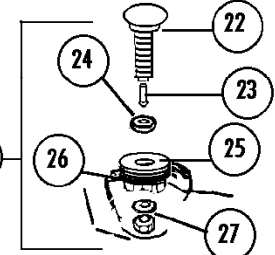

Section #19 Convertible & Hardtop: Latches , Convert & Coupe Rear Deck Areas , Vent grills, Pinchwelt

Sec- Part#	Name	Year	#Need	/Car	Price	Inc
19-01A	Front Top Latch (hard Top Or Soft Top)(lh)	63-7	1		\$ 120.00	
19-01B	Front Top Latch (hard Top Or Soft Top)(rh)	63-7	1		120.00	
19-02	Top Latch Screws (4 Pc)	63-7	1 SET		3.00 SET	
19-03A	Guide Pin (soft Top front)(pr)	63-7	1 PR		20.00 PAIR	
19-03C	Guide Pin (hard Top front)(pr)	63-7	1 PR		40.00 PAIR	
19-04A	Guide Pin Screw & Lw (soft Top)(2 Ea)	63-7	1 SET		2.00 SET	
19-04B	Guide Pin Screw & Lw (hard Top)(2 Ea)	63-7	1 SET		1.50 SET	
19-05A	Plastic Top Pin Bushings (.67"od)(pr)	63-7	1 PR		3.00 PAIR	
19-06	Striker Assembly (with Bushings) (pr) (front)	63-7	1 PR		50.00 PAIR	
19-07	Striker Screws (4 Pc)	63-7	1 SET		3.00 SET	
19-08A	Rear Soft Top Guide Pin Lh	63-7	1		22.00	
19-08B	Rear Soft Top Guide Pin Rh	63-7	1		22.00	
19-09	Rear Pin Screw & Washer (st)(4 Ea)	63-7	1 SET		3.00 SET	
19-10	Lock Screw, Lg Flat Washer, Lw, Nut (pr)	63-7	1 SET		3.50 SET	
19-11	Soft Top Rear Deck Lock	63-7	2		95.00 EACH	
19-15A	Rear Deck Lock Gaskets- Rubber (pr)	63	1 PR		4.00 PAIR	
19-15B	Rear Deck Lock Gaskets- Plastic (pr)	64-7	1 PR		4.00 PAIR	
19-16	Rear Deck Lock Clamp	63-7	2		7.50 EACH	
19-17	Clamp Screws With Attached Lw (4)	63-7	1 SET		2.00 SET	
19-67▶	Hardtop Side Mount Set (2 Ea#18-19-20-21)	63-7	1 SET		15.00 SET	
19-18	Hardtop Side Retainer Nut (pr)	63-7	1 PR		1.00 PAIR	
19-19	Hardtop Side Retainer Rubber Washers (pr)	63-7	1 PR		1.00 PAIR	
19-20	Hard Top Side Retainer (pr)	63-7	1 PR		12.00 PAIR	
19-21	Hardtop Side Retainer Bolts (pr)	63-7	1 PR		6.00 PAIR	
19-68▶	Hardtop Rear Mount Set (2 Ea#22-23-24-25-26-27)	63-7	1 SET		18.00 SET	
19-22	Hardtop Rear Bolts (pr)	63-7	1 PR		3.00 PAIR	
19-23	Hardtop Rear Bolt Bumper (pr)	63-7	1 PR		2.00 PAIR	
19-24	Hardtop Rear Bolt Rubber Washers (pr)	63-7	1 PR		1.00 PAIR	
19-25	Hardtop Bezel In Rear Deck (pr)	63-7	1 PR		10.00 PAIR	
19-26	Hardtop Bezel Rubber Washers (pr)	63-7	1 PR		1.00 PAIR	
19-27	Rear Bolt Nuts & Washers (2 + 2)	63-7	1 SET		1.00 SET	
19-29	Deck Lid Strikers With Rivets (pr)	63-7	1 SET		15.00 SET	
19-30	Latch Release Mechanism	63-7	1		49.00	
19-31	Latch Release Screws (4 Pc)	63-7	1 SET		3.00 SET	
19-32	Latch Release Spring	63-7	1		3.50	
19-33	Rear Deck Latch Cable (with Loop)	63-7	2		6.00 EACH	
19-34	Cable Retainers & Screws (2 Ea)	63-7	1 SET		4.00 SET	
19-36	Cable Clamp (on Deck Lid Release #19-30)(pr)	63-7	1 PR		8.00	
19-37	Cable Clamp Screw (pr)	63-7	1 PR		1.00 PAIR	
19-38	Cable Clamps (4 Pc)	63-7	1 SET		4.00 SET	
19-39	Cable Clamp Bolts (4 Pc) (e Hdmk)	63-7	1 SET		3.00 SET	
19-40	Cable Grommets (pr)	63-7	1 PR		1.50 PAIR	
19-41	Latch Assembly	63-7	2		45.00 EACH	
19-42	Latch Bolts (6 Pc) (e Hdmk)	63-7	1 SET		4.50 SET	
19-43A	Deck Lid Trim Vinyl W Hardware (give Year/color)	63-4	1		79.00	
19-43B	Deck Lid Trim Vinyl W Hardware (give Year/color)	65-7	1		79.00	
19-44A	Nuts & Washers (original Trim)(11 Ea)	63-4	1 SET		5.50 SET	
19-44B	Nuts & Washers (original Trim)(9 Ea)	65-7	1 SET		4.50 SET	
19-44C	Nuts & Washers (reproduction Trim)(11 Ea)	63-4	1 SET		5.50 SET	
19-44D	Nuts & Washers (reproduction Trim)(9 Ea)	65-7	1 SET		4.50 SET	
19-45	Metal Wedges On Lid (pair)	63-7	1 PR		12.00 PAIR	
19-46	Shim For Wedge On Lid	63-7	-		2.50 EACH	
19-47	Wedge Screws (4 Pc)	63-7	1 SET		2.00 SET	
19-48	Rear Lid Weatherstrip (see Sect 42-14)					
19-49	Deck Lid Spring	63-7	2		8.00 EACH	
19-49T	Installation Tool For Deck Lid Spring	63-7	1		15.00	
19-50	Deck Lid Hinge Bolts- Top & Bottom (8+2 Pc)	63-7	1 SET		5.00 SET	
19-51	Deck Lid Hinge Shim (1/16")	63-7	-		0.50 EACH	
19-51B	Rear Rdstr Deck Lid Lower Spring Retainer (pr)	63-7	1 PR		25.00 PAIR	
19-51C	Deck Lid Hinge Lower Support Repair Piece W 51b	63-7	2		30.00 EACH	
19-52	Deck Lid Catch On Body	63-7	2		20.00 EACH	
19-53	Deck Lid Catch Bolts (8 Pc) (e Hdmk)	63-7	1 SET		8.00 SET	
19-54	Antiskid Shim For Deck Lid Catch (4 Pc)	63-7	1 SET		20.00 SET	
19-55	Plastic Lid Wedge On Body (pr)	63-7	1 PR		15.00 PAIR	
19-56	Wedge Screws (4 Pc)	63-7	1 SET		2.00 SET	
19-57A	Soft Top Metal Front Header Bar	63-7	1		\$389.00	
19-57B	Soft Top Front Header Bar Screws (2+2)	63-7	1 SET		6.00	
19-58	Soft Top Mounting Bolts (elh Headmark)(4 Pc)	63-7	1 SET		10.00 SET	
19-59	Hard Top Side Brackets (pr)(weld To Ht)	63-7	1 PR		25.00 PAIR	
19-60A	Pinchwelt- Correct Width & Grain- Black Only	63	1 PR		20.00 PAIR	
19-61	Roadster Quarter Trim Panels (pr) (fiberglass)	63-7	1 PR		175.00 PAIR	
19-62A	Roadster Quarter Panel Trim Bolts (4+2)	63-4	1 SET		6.00 SET	
19-62B	Roadster Quarter Panel Screws (4 + 2 + 2)	65-7	1 SET		6.00 SET	
19-63	Convertible Top Rear Metal Bow	63-7	1		N/A	
19-63B	Soft Top Rear Bow Screws (4)	63-7	1 SET		4.00 SET	
19-64	Hard Top Hoist (see Sect 55-11)					
19-65	Coupe Quarter Trim Panel-(pr)specify Year/color	63-7	1 PR		84.00 PAIR	
19-66A	Coupe Rear Quarter Trim Panel Bolt Set (8 Pc)	63-7	1 SET		2.00 SET	
19-66B	Clips(coupe Rear Quarter Panel To Dome Panel)(4)	63-7	1 SET		15.00 SET	
19-72	Roadster Rear Quarter Trim Panel Bumpers (6 Pc)	64-7	1 SET		4.00 SET	
19-67▶	Hardtop Side Mount Set (2 Ea#18-19-20-21)	63-7	1 SET		15.00 SET	
19-68▶	Hardtop Rear Mount Set (2 Ea#22-23-24-25-26-27)	63-7	1 SET		18.00 SET	
19-69A	Convertible Top (black,white,tan-specify Color) (with Pads & Straps)	63-7	1		\$ 299.00	
19-69B	Convertible Top (dated- With Pads & Straps) *(black,white,tan)	63-7	1		390.00	
19-69BT	Convert Top-dated (w Pads & Straps)(67 Teal) Dated	67	1		575.00 EACH	
19-69C	Convertible Top (with Pads & straps) (#414 Med Blue) Dated	65-7			575.00	
19-70B	Rear Bow Strap Protectors (2) & Screws (4)	63-7	1 SET		12.00 SET	
19-71A	Convert Top Tacking Strip Kit(replacement/vinyl)	63-7	1 SET		18.00 SET	
19-71B	Convert Top Tacking Strip Deluxe Kit(fiber/orig)	63-7	1 KIT		50.00 KIT	
19-72	Roadster Rear Quarter Trim Panel Bumpers (6 Pc)	64-7	1 SET		4.00 SET	
19-73A	Roadster- Pinchwelt Cap With Bolt & Nut	63	2		\$ 42.00 EACH	
19-73B	Coupe Pinchwelt Cap (2 Hole)(lh)(til May 63)	63	1		25.00	
19-73C	Coupe Pinchwelt Cap (2 Hole)(rh)(til May 63)	63	1		25.00	
19-73D	Coupe Pinchwelt Cap Screws (4 Pc)	63-7	1 SET		2.00 SET	
19-73E	Coupe Pinchwelt Cap (1 Hole)(lh)(june 63)	63L	1		30.00	
19-73F	Coupe Pinchwelt Cap (1 Hole)(rh)(june 63)	63L	1		30.00	
19-73G	Coupe Pinch Welt Cap (lh)	64-7	1		55.00	
19-73H	Coupe Pinch Welt Cap (rh)	64-7	1		55.00	
19-73J	Pinch Welt Cap Screw & Barrel Nut (roadster)	63	2		3.00 EACH	
19-74	Convertible Top Welting Tips & Screws (correct)	63-7	1 PR		10.00 PAIR	
	(all Headliners Drop Ship 1-2 Weeks - 50 Dim wt About \$50 Ship) - state year/color on ckout screen					
19-75A	Hardtop Headliner (state Year & Color)	63-5	1		\$ 210.00	
19-75B	Hardtop Headliner (state Year & Color)	66-67	1		\$ 210.00	
19-75C	Coupe Headliner (state Year & Color)	63-5	1		200.00	
19-75D	Coupe Headliner (state Year & Color)	66-7	1		200.00	
19-75E	Molding Clips Over Door On Coupe (1)	64-7	2		8.00 EACH	
19-76B	Convertible Top Frame	65-7	1		N/A	
19-77A	Coupe Rear Quarter Trim Panel Supports & Rivets	63	1 SET		20.00 SET	
19-77B	Coupe Rear Quarter Trim Panel Supports & Rivets	64-5	1 SET		25.00 SET	
19-77C	Coupe Rear Quarter Trim Panel Supports & Rivets	66-7	1 SET		20.00 SET	
19-77D	Coupe Rear Quarter Trim Panel U-nuts (5)	63-7	1 SET		1.25 SET	
19-78A	Roadster Rear Quarter Panel Supports & Rivets	63-7	1 SET		20.00 SET	
19-78B	Roadster Rear Quarter Trim Panel U-nuts (4)	63-7	1 SET		1.00 SET	
19-79A	Coupe Rear Upper Interior Vinyl Trim	63-4	1		20.00	
19-79B	Coupe Rear Upper Interior Vinyl Trim	65-7	1		20.00	
	(specify Year & Interior Color)					
19-79C	Upper Rear Window Vinyl Trim Strips (use With A)	63	1 SET		10.00 SET	
19-80A	Hardtop Rear Bolt Keyhole Bracket & Rivets(lh)	63-7	1		25.00	
19-80B	Hardtop Rear Bolt Keyhole Bracket & Rivets(rh)	63-7	1		25.00	
19-80C	Hardtop Rear Bolt Spring Retainer (In Keyhole)	63-7	2		12.50 EACH	
	(19-80aorb Must Be Removed To Install 19-80c)					
19-81A	Coupe Rear Vent Cardboard Cover (glue To Carpet)	64-5	1		14.00	
19-81B	Coupe Rear Vent Cover Screws	64-5	1 SET		3.00 SET	
19-81C	Coupe Rear Vent Cover U-nuts (4)	64-5	1 SET		1.00 SET	
19-82	Coupe Rear Vent Wire Screen	64-5	1		12.50	
19-83A	Vent Grill- Coupe Side (upper Lh)	64-5	1		\$ 80.00	
19-83B	Vent Grill- Coupe Side (upper Rh)	64-5	1		80.00	
19-83C	Vent Grill- Coupe Side (lower Lh)	64-5	1		80.00	
19-83D	Vent Grill- Coupe Side (lower Rh)	64-5	1		80.00	
19-83E	Screws & Nuts For Vent Grills (2 & 2)	64-5	1 SET		1.50 SET	
19-83F▶	Vent Grill Set (includes 19-83a,b,c,d,e)	64-5	1 SET		290.00 SET	