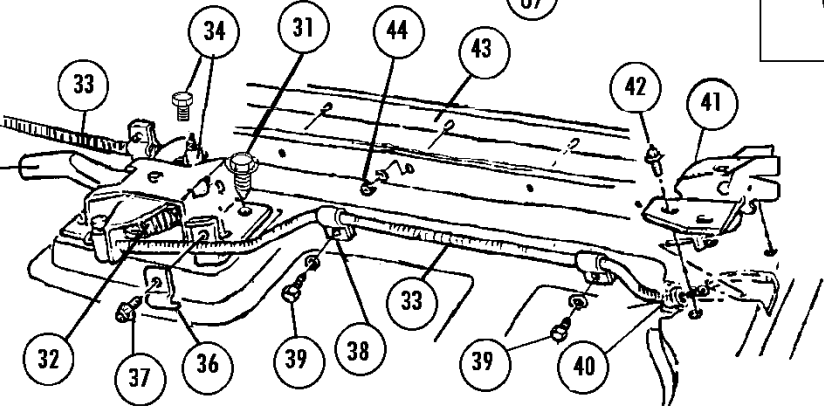

Section #19 Convertible & Hardtop: Latches , Convert & Coupe Rear Deck Areas , Vent grills, Pinchwelt

Sec- Part#	Name	Year	#Need	/Car	Price	Inc
19-01A	Front Top Latch (hard Top Or Soft Top)(lh)	63-7	1		\$ 120.00	
19-01B	Front Top Latch (hard Top Or Soft Top)(rh)	63-7	1		120.00	
19-02	Top Latch Screws (4 Pc)	63-7	1 SET		3.00 SET	
19-03A	Guide Pin (soft Top front)(pr)	63-7	1 PR		20.00 PAIR	
19-03C	Guide Pin (hard Top front)(pr)	63-7	1 PR		40.00 PAIR	
19-04A	Guide Pin Screw & Lw (soft Top)(2 Ea)	63-7	1 SET		2.00 SET	
19-04B	Guide Pin Screw & Lw (hard Top)(2 Ea)	63-7	1 SET		1.50 SET	
19-05A	Plastic Top Pin Bushings (.67"od)(pr)	63-7	1 PR		3.00 PAIR	
19-06	Striker Assembly (with Bushings) (pr) (front)	63-7	1 PR		50.00 PAIR	
19-07	Striker Screws (4 Pc)	63-7	1 SET		3.00 SET	
19-08A	Rear Soft Top Guide Pin Lh	63-7	1		22.00	
19-08B	Rear Soft Top Guide Pin Rh	63-7	1		22.00	
19-09	Rear Pin Screw & Washer (st)(4 Ea)	63-7	1 SET		3.00 SET	
19-10	Lock Screw, Lg Flat Washer, Lw, Nut (pr)	63-7	1 SET		3.50 SET	
19-11	Soft Top Rear Deck Lock	63-7	2		95.00 EACH	
19-15A	Rear Deck Lock Gaskets- Rubber (pr)	63	1 PR		4.00 PAIR	
19-15B	Rear Deck Lock Gaskets- Plastic (pr)	64-7	1 PR		4.00 PAIR	
19-16	Rear Deck Lock Clamp	63-7	2		7.50 EACH	
19-17	Clamp Screws With Attached Lw (4)	63-7	1 SET		2.00 SET	
19-67▶	Hardtop Side Mount Set (2 Ea#18-19-20-21)	63-7	1 SET		15.00 SET	
19-18	Hardtop Side Retainer Nut (pr)	63-7	1 PR		1.00 PAIR	
19-19	Hardtop Side Retainer Rubber Washers (pr)	63-7	1 PR		1.00 PAIR	
19-20	Hard Top Side Retainer (pr)	63-7	1 PR		12.00 PAIR	
19-21	Hardtop Side Retainer Bolts (pr)	63-7	1 PR		6.00 PAIR	
19-68▶	Hardtop Rear Mount Set (2 Ea#22-23-24-25-26-27)	63-7	1 SET		18.00 SET	
19-22	Hardtop Rear Bolts (pr)	63-7	1 PR		3.00 PAIR	
19-23	Hardtop Rear Bolt Bumper (pr)	63-7	1 PR		2.00 PAIR	
19-24	Hardtop Rear Bolt Rubber Washers (pr)	63-7	1 PR		1.00 PAIR	
19-25	Hardtop Bezel In Rear Deck (pr)	63-7	1 PR		10.00 PAIR	
19-26	Hardtop Bezel Rubber Washers (pr)	63-7	1 PR		1.00 PAIR	
19-27	Rear Bolt Nuts & Washers (2 + 2)	63-7	1 SET		1.00 SET	
19-29	Deck Lid Strikers With Rivets (pr)	63-7	1 SET		15.00 SET	
19-30	Latch Release Mechanism	63-7	1		49.00	
19-31	Latch Release Screws (4 Pc)	63-7	1 SET		3.00 SET	
19-32	Latch Release Spring	63-7	1		3.50	
19-33	Rear Deck Latch Cable (with Loop)	63-7	2		6.00 EACH	
19-34	Cable Retainers & Screws (2 Ea)	63-7	1 SET		4.00 SET	
19-36	Cable Clamp (on Deck Lid Release #19-30)(pr)	63-7	1 PR		8.00	
19-37	Cable Clamp Screw (pr)	63-7	1 PR		1.00 PAIR	
19-38	Cable Clamps (4 Pc)	63-7	1 SET		4.00 SET	
19-39	Cable Clamp Bolts (4 Pc) (e Hdmk)	63-7	1 SET		3.00 SET	
19-40	Cable Grommets (pr)	63-7	1 PR		1.50 PAIR	
19-41	Latch Assembly	63-7	2		45.00 EACH	
19-42	Latch Bolts (6 Pc) (e Hdmk)	63-7	1 SET		4.50 SET	
19-43A	Deck Lid Trim Vinyl W Hardware (give Year/color)	63-4	1		79.00	
19-43B	Deck Lid Trim Vinyl W Hardware (give Year/color)	65-7	1		79.00	
19-44A	Nuts & Washers (original Trim)(11 Ea)	63-4	1 SET		5.50 SET	
19-44B	Nuts & Washers (original Trim)(9 Ea)	65-7	1 SET		4.50 SET	
19-44C	Nuts & Washers (reproduction Trim)(11 Ea)	63-4	1 SET		5.50 SET	
19-44D	Nuts & Washers (reproduction Trim)(9 Ea)	65-7	1 SET		4.50 SET	
19-45	Metal Wedges On Lid (pair)	63-7	1 PR		12.00 PAIR	
19-46	Shim For Wedge On Lid	63-7	-		2.50 EACH	
19-47	Wedge Screws (4 Pc)	63-7	1 SET		2.00 SET	
19-48	Rear Lid Weatherstrip (see Sect 42-14)					
19-49	Deck Lid Spring	63-7	2		8.00 EACH	
19-49T	Installation Tool For Deck Lid Spring	63-7	1		15.00	
19-50	Deck Lid Hinge Bolts- Top & Bottom (8+2 Pc)	63-7	1 SET		5.00 SET	
19-51	Deck Lid Hinge Shim (1/16")	63-7	-		0.50 EACH	
19-51B	Rear Rdstr Deck Lid Lower Spring Retainer (pr)	63-7	1 PR		25.00 PAIR	
19-51C	Deck Lid Hinge Lower Support Repair Piece W 51b	63-7	2		30.00 EACH	
19-52	Deck Lid Catch On Body	63-7	2		20.00 EACH	
19-53	Deck Lid Catch Bolts (8 Pc) (e Hdmk)	63-7	1 SET		8.00 SET	
19-54	Antiskid Shim For Deck Lid Catch (4 Pc)	63-7	1 SET		20.00 SET	
19-55	Plastic Lid Wedge On Body (pr)	63-7	1 PR		15.00 PAIR	
19-56	Wedge Screws (4 Pc)	63-7	1 SET		2.00 SET	
19-57A	Soft Top Metal Front Header Bar	63-7	1		\$389.00	
19-57B	Soft Top Front Header Bar Screws (2+2)	63-7	1 SET		6.00	
19-58	Soft Top Mounting Bolts (elh Headmark)(4 Pc)	63-7	1 SET		10.00 SET	
19-59	Hard Top Side Brackets (pr)(weld To Ht)	63-7	1 PR		25.00 PAIR	
19-60A	Pinchwelt- Correct Width & Grain- Black Only	63	1 PR		20.00 PAIR	
19-61	Roadster Quarter Trim Panels (pr) (fiberglass)	63-7	1 PR		175.00 PAIR	
19-62A	Roadster Quarter Panel Trim Bolts (4+2)	63-4	1 SET		6.00 SET	
19-62B	Roadster Quarter Panel Screws (4 + 2 + 2)	65-7	1 SET		6.00 SET	
19-63	Convertible Top Rear Metal Bow	63-7	1		N/A	
19-63B	Soft Top Rear Bow Screws (4)	63-7	1 SET		4.00 SET	
19-64	Hard Top Hoist (see Sect 55-11)					
19-65	Coupe Quarter Trim Panel-(pr)specify Year/color	63-7	1 PR		84.00 PAIR	
19-66A	Coupe Rear Quarter Trim Panel Bolt Set (8 Pc)	63-7	1 SET		2.00 SET	
19-66B	Clips(coupe Rear Quarter Panel To Dome Panel)(4)	63-7	1 SET		15.00 SET	
19-72	Roadster Rear Quarter Trim Panel Bumpers (6 Pc)	64-7	1 SET		4.00 SET	
19-67▶	Hardtop Side Mount Set (2 Ea#18-19-20-21)	63-7	1 SET		15.00 SET	
19-68▶	Hardtop Rear Mount Set (2 Ea#22-23-24-25-26-27)	63-7	1 SET		18.00 SET	
19-69A	Convertible Top (black,white,tan-specify Color) (with Pads & Straps)	63-7	1		\$ 299.00	
19-69B	Convertible Top (dated- With Pads & Straps) *(black,white,tan)	63-7	1		390.00	
19-69BT	Convert Top-dated (w Pads & Straps)(67 Teal) Dated	67	1		575.00 EACH	
19-69C	Convertible Top (with Pads & straps) (#414 Med Blue) Dated	65-7			575.00	
19-70B	Rear Bow Strap Protectors (2) & Screws (4)	63-7	1 SET		12.00 SET	
19-71A	Convert Top Tacking Strip Kit(replacement/vinyl)	63-7	1 SET		18.00 SET	
19-71B	Convert Top Tacking Strip Deluxe Kit(fiber/orig)	63-7	1 KIT		50.00 KIT	
19-72	Roadster Rear Quarter Trim Panel Bumpers (6 Pc)	64-7	1 SET		4.00 SET	
19-73A	Roadster- Pinchwelt Cap With Bolt & Nut	63	2		\$ 42.00 EACH	
19-73B	Coupe Pinchwelt Cap (2 Hole)(lh)(til May 63)	63	1		25.00	
19-73C	Coupe Pinchwelt Cap (2 Hole)(rh)(til May 63)	63	1		25.00	
19-73D	Coupe Pinchwelt Cap Screws (4 Pc)	63-7	1 SET		2.00 SET	
19-73E	Coupe Pinchwelt Cap (1 Hole)(lh)(june 63)	63L	1		30.00	
19-73F	Coupe Pinchwelt Cap (1 Hole)(rh)(june 63)	63L	1		30.00	
19-73G	Coupe Pinch Welt Cap (lh)	64-7	1		55.00	
19-73H	Coupe Pinch Welt Cap (rh)	64-7	1		55.00	
19-73J	Pinch Welt Cap Screw & Barrel Nut (roadster)	63	2		3.00 EACH	
19-74	Convertible Top Welting Tips & Screws (correct)	63-7	1 PR		10.00 PAIR	
	(all Headliners Drop Ship 1-2 Weeks - 50 Dim wt About \$50 Ship) - state year/color on ckout screen					
19-75A	Hardtop Headliner (state Year & Color)	63-5	1		\$ 210.00	
19-75B	Hardtop Headliner (state Year & Color)	66-67	1		\$ 210.00	
19-75C	Coupe Headliner (state Year & Color)	63-5	1		200.00	
19-75D	Coupe Headliner (state Year & Color)	66-7	1		200.00	
19-75E	Molding Clips Over Door On Coupe (1)	64-7	2		8.00 EACH	
19-76B	Convertible Top Frame	65-7	1		N/A	
19-77A	Coupe Rear Quarter Trim Panel Supports & Rivets	63	1 SET		20.00 SET	
19-77B	Coupe Rear Quarter Trim Panel Supports & Rivets	64-5	1 SET		25.00 SET	
19-77C	Coupe Rear Quarter Trim Panel Supports & Rivets	66-7	1 SET		20.00 SET	
19-77D	Coupe Rear Quarter Trim Panel U-nuts (5)	63-7	1 SET		1.25 SET	
19-78A	Roadster Rear Quarter Panel Supports & Rivets	63-7	1 SET		20.00 SET	
19-78B	Roadster Rear Quarter Trim Panel U-nuts (4)	63-7	1 SET		1.00 SET	
19-79A	Coupe Rear Upper Interior Vinyl Trim	63-4	1		20.00	
19-79B	Coupe Rear Upper Interior Vinyl Trim	65-7	1		20.00	
	(specify Year & Interior Color)					
19-79C	Upper Rear Window Vinyl Trim Strips (use With A)	63	1 SET		10.00 SET	
19-80A	Hardtop Rear Bolt Keyhole Bracket & Rivets(lh)	63-7	1		25.00	
19-80B	Hardtop Rear Bolt Keyhole Bracket & Rivets(rh)	63-7	1		25.00	
19-80C	Hardtop Rear Bolt Spring Retainer (In Keyhole)	63-7	2		12.50 EACH	
	(19-80aorb Must Be Removed To Install 19-80c)					
19-81A	Coupe Rear Vent Cardboard Cover (glue To Carpet)	64-5	1		14.00	
19-81B	Coupe Rear Vent Cover Screws	64-5	1 SET		3.00 SET	
19-81C	Coupe Rear Vent Cover U-nuts (4)	64-5	1 SET		1.00 SET	
19-82	Coupe Rear Vent Wire Screen	64-5	1		12.50	
19-83A	Vent Grill- Coupe Side (upper Lh)	64-5	1		\$ 80.00	
19-83B	Vent Grill- Coupe Side (upper Rh)	64-5	1		80.00	
19-83C	Vent Grill- Coupe Side (lower Lh)	64-5	1		80.00	
19-83D	Vent Grill- Coupe Side (lower Rh)	64-5	1		80.00	
19-83E	Screws & Nuts For Vent Grills (2 & 2)	64-5	1 SET		1.50 SET	
19-83F▶	Vent Grill Set (includes 19-83a,b,c,d,e)	64-5	1 SET		290.00 SET	