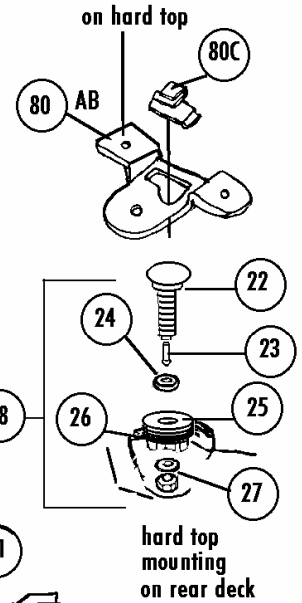

Section #19 Convertible & Hardtop Latches ● Convert & Coupe Rear Deck Areas , Vent Grills, Pinchwelt

Sec-Part#	Name	Year	#Need /Car	Price	Inc
19-01A	Front Top Latch (Hard Top Or Soft Top)(LH)	63-7	1	\$ 120.00	
19-01B	Front Top Latch (Hard Top Or Soft Top)(RH)	63-7	1	120.00	
19-02	Top Latch Screws (4 Pc)	63-7	1 SET	3.00	SET
19-03A	Guide Pin (soft Top)(pr)	63-7	1 PR	20.00	PAIR
19-03C	Guide Pin (hard Top)(pr)	63-7	1 PR	40.00	PAIR
19-04A	Guide Pin Screw & Lw (soft Top)(2 Ea)	63-7	1 SET	1.50	SET
19-04B	Guide Pin Screw & Lw (hard Top)(2 Ea)	63-7	1 SET	1.50	SET
19-05A	Plastic Top Pin Bushings (.67"od)(pr)	63-7	1 PR	3.00	PAIR
19-06	Striker Assembly (with Bushings) (pr)	63-7	1 PR	50.00	PAIR
19-07	Striker Screws (4 Pc)	63-7	1 SET	3.00	SET
19-08A	Rear Soft Top Guide Pin LH	63-7	1	22.00	
19-08B	Rear Soft Top Guide Pin RH	63-7	1	22.00	
19-09	Rear Pin Screw & Washer (Soft Top) (4 Ea)	63-7	1 SET	3.00	SET
19-10	Lock Screw, Large Flat Washer, Lw, Nut (2 ea)	63-7	1 SET	3.50	SET
19-11	Soft Top Rear Deck Lock	63-7	2	89.00	EACH
19-15A	Rear Deck Lock Gaskets- Rubber (pr)	63	1 PR	4.00	PAIR
19-15B	Rear Deck Lock Gaskets- Plastic (pr)	64-7	1 PR	4.00	PAIR
19-16	Rear Deck Lock Clamp	63-7	2	7.50	EACH
19-17	Clamp Screws With Attached Lw (4) (for #16)	63-7	1 SET	2.00	SET
19-18	Hardtop Side Retainer Nut (pr)	63-7	1 PR	1.00	PAIR
19-19	Hardtop Side Retainer Rubber Washers (pr)	63-7	1 PR	1.00	PAIR
19-20	Hard Top Side Retainer (pr)	63-7	1 PR	12.00	PAIR
19-21	Hardtop Side Retainer Bolts (pr)	63-7	1 PR	6.00	PAIR
19-67▶	Hardtop Side Mount Set (2 Ea#18-19-20-21)	63-7	1 SET	15.00	SET
19-22	Hardtop Rear Bolts (pr)	63-7	1 PR	3.00	PAIR
19-23	Hardtop Rear Bolt Bumper (pr)	63-7	1 PR	2.00	PAIR
19-24	Hardtop Rear Bolt Rubber Washers (pr)	63-7	1 PR	1.00	PAIR
19-25	Hardtop Bezel In Rear Deck (pr)	63-7	1 PR	10.00	PAIR
19-26	Hardtop Bezel Rubber Washers (pr)	63-7	1 PR	1.00	PAIR
19-27	Rear Bolt Nuts & Washers (2 + 2)	63-7	1 SET	1.00	SET
19-68▶	Hardtop Rear Mount Set (2 Ea#22-23-24-25-26-27)	63-7	1 SET	18.00	SET
19-29	Deck Lid Strikers With Rivets (pr)	63-7	1 SET	15.00	SET
19-30	Latch Release Mechanism	63-7	1	45.00	
19-31	Latch Release Screws (4 Pc)	63-7	1 SET	3.00	SET
19-32	Latch Release Spring	63-7	1	3.50	
19-33	Rear Deck Latch Cable (with Loop)	63-7	2	6.00	EACH
19-34	Cable Retainers & Screws (2 Ea)	63-7	1 SET	4.00	SET
19-36	Cable Clamp (on Deck Lid Release #19-30)(pr)	63-7	1 PR	8.00	
19-37	Cable Clamp Screw (pr)	63-7	1 PR	1.00	PAIR
19-38	Cable Clamps (4 Pc)	63-7	1 SET	4.00	SET
19-39	Cable Clamp Screws (4 Pc)	63-7	1 SET	3.00	SET
19-40	Cable Grommets (pr)	63-7	1 PR	1.50	PAIR
19-41	Latch Assembly	63-7	2	45.00	EACH
19-42	Latch Screws (6 Pc)	63-7	1 SET	4.50	SET
19-43A	Deck Lid Trim Vinyl W Hardware (give Year/color)	63-4	1	\$ 79.00	
19-43B	Deck Lid Trim Vinyl W Hardware (give Year/color)	65-7	1	69.00	
19-44A	Nuts & Washers (original Trim)(11 Ea)	63-4	1 SET	5.50	SET
19-44B	Nuts & Washers (original Trim)(9 Ea)	65-7	1 SET	4.50	SET
19-44C	Nuts & Washers (reproduction Trim)(11 Ea)	63-4	1 SET	5.50	SET
19-44D	Nuts & Washers (reproduction Trim)(9 Ea)	65-7	1 SET	4.50	SET
19-45	Metal Wedges On Lid (pair)	63-7	1 PR	12.00	PAIR
19-46	Shim For Wedge On Lid	63-7	-	2.50	EACH
19-47	Wedge Screws (4 Pc)	63-7	1 SET	2.00	SET
19-48	Rear Lid Weatherstrip (see Sect 42-14)				
19-49	Deck Lid Spring	63-7	2	8.00	EACH
19-49T	Installation Tool For Deck Lid Spring	63-7	1	15.00	
19-50	Deck Lid Hinge Screws- Top & Bottom (8+2 Pc)	63-7	1 SET	5.00	SET
19-51	Deck Lid Hinge Shim (1/16")	63-7	-	0.50	EACH
19-51B	Rear Rdstr Deck Lid Lower Spring Retainer (pr)	63-7	1 PR	25.00	PAIR
19-51C	Deck Lid Hinge Lower Support Repair Piece W 51b	63-7	2	30.00	EACH
19-52	Deck Lid Catch On Body	63-7	2	20.00	EACH
19-53	Deck Lid Catch Screws (8 Pc)	63-7	1 SET	8.00	SET
19-54	Antiskid Shim For Deck Lid Catch (4 Pc)	63-7	1 SET	20.00	SET
19-55	Plastic Lid Wedge On Body (pr)	63-7	1 PR	15.00	PAIR