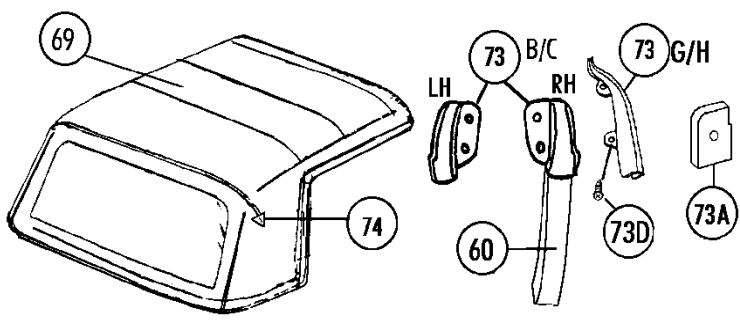

Section #19 Convertible & Hardtop: Latches , Convert & Coupe Rear Deck Areas , Vent grills, Pinchwelt

Sec- Part#	Name	Year	#Need	/Car	Price	Inc
19-01A	Front Top Latch (hard Top Or Soft Top)(lh)	63-7	1		\$ 120.00	
19-01B	Front Top Latch (hard Top Or Soft Top)(rh)	63-7	1		120.00	
19-02	Top Latch Screws (4 Pc)	63-7	1 SET		3.00 SET	
19-03A	Guide Pin (soft Top front)(pr)	63-7	1 PR		20.00 PAIR	
19-03C	Guide Pin (hard Top front)(pr)	63-7	1 PR		40.00 PAIR	
19-04A	Guide Pin Screw & Lw (soft Top)(2 Ea)	63-7	1 SET		2.00 SET	
19-04B	Guide Pin Screw & Lw (hard Top)(2 Ea)	63-7	1 SET		1.50 SET	
19-05A	Plastic Top Pin Bushings (.67"od)(pr)	63-7	1 PR		3.00 PAIR	
19-06	Striker Assembly (with Bushings) (pr) (front)	63-7	1 PR		50.00 PAIR	
19-07	Striker Screws (4 Pc)	63-7	1 SET		3.00 SET	
19-08A	Rear Soft Top Guide Pin Lh	63-7	1		22.00	
19-08B	Rear Soft Top Guide Pin Rh	63-7	1		22.00	
19-09	Rear Pin Screw & Washer (st)(4 Ea)	63-7	1 SET		3.00 SET	
19-10	Lock Screw, Lg Flat Washer, Lw, Nut (pr)	63-7	1 SET		3.50 SET	
19-11	Soft Top Rear Deck Lock	63-7	2		95.00 EACH	
19-15A	Rear Deck Lock Gaskets- Rubber (pr)	63	1 PR		4.00 PAIR	
19-15B	Rear Deck Lock Gaskets- Plastic (pr)	64-7	1 PR		4.00 PAIR	
19-16	Rear Deck Lock Clamp	63-7	2		7.50 EACH	
19-17	Clamp Screws With Attached Lw (4)	63-7	1 SET		2.00 SET	
19-67▶	Hardtop Side Mount Set (2 Ea#18-19-20-21)	63-7	1 SET		15.00 SET	
19-18	Hardtop Side Retainer Nut (pr)	63-7	1 PR		1.00 PAIR	
19-19	Hardtop Side Retainer Rubber Washers (pr)	63-7	1 PR		1.00 PAIR	
19-20	Hard Top Side Retainer (pr)	63-7	1 PR		12.00 PAIR	
19-21	Hardtop Side Retainer Bolts (pr)	63-7	1 PR		6.00 PAIR	
19-68▶	Hardtop Rear Mount Set (2 Ea#22-23-24-25-26-27)	63-7	1 SET		18.00 SET	
19-22	Hardtop Rear Bolts (pr)	63-7	1 PR		3.00 PAIR	
19-23	Hardtop Rear Bolt Bumper (pr)	63-7	1 PR		2.00 PAIR	
19-24	Hardtop Rear Bolt Rubber Washers (pr)	63-7	1 PR		1.00 PAIR	
19-25	Hardtop Bezel In Rear Deck (pr)	63-7	1 PR		10.00 PAIR	
19-26	Hardtop Bezel Rubber Washers (pr)	63-7	1 PR		1.00 PAIR	
19-27	Rear Bolt Nuts & Washers (2 + 2)	63-7	1 SET		1.00 SET	
19-29	Deck Lid Strikers With Rivets (pr)	63-7	1 SET		15.00 SET	
19-30	Latch Release Mechanism	63-7	1		49.00	
19-31	Latch Release Screws (4 Pc)	63-7	1 SET		3.00 SET	
19-32	Latch Release Spring	63-7	1		3.50	
19-33	Rear Deck Latch Cable (with Loop)	63-7	2		6.00 EACH	
19-34	Cable Retainers & Screws (2 Ea)	63-7	1 SET		4.00 SET	
19-36	Cable Clamp (on Deck Lid Release #19-30)(pr)	63-7	1 PR		8.00	
19-37	Cable Clamp Screw (pr)	63-7	1 PR		1.00 PAIR	
19-38	Cable Clamps (4 Pc)	63-7	1 SET		4.00 SET	
19-39	Cable Clamp Bolts (4 Pc) (e Hdmk)	63-7	1 SET		3.00 SET	
19-40	Cable Grommets (pr)	63-7	1 PR		1.50 PAIR	
19-41	Latch Assembly	63-7	2		45.00 EACH	
19-42	Latch Bolts (6 Pc) (e Hdmk)	63-7	1 SET		4.50 SET	
19-43A	Deck Lid Trim Vinyl W Hardware (give Year/color)	63-4	1		79.00	
19-43B	Deck Lid Trim Vinyl W Hardware (give Year/color)	65-7	1		79.00	
19-44A	Nuts & Washers (original Trim)(11 Ea)	63-4	1 SET		5.50 SET	
19-44B	Nuts & Washers (original Trim)(9 Ea)	65-7	1 SET		4.50 SET	
19-44C	Nuts & Washers (reproduction Trim)(11 Ea)	63-4	1 SET		5.50 SET	
19-44D	Nuts & Washers (reproduction Trim)(9 Ea)	65-7	1 SET		4.50 SET	
19-45	Metal Wedges On Lid (pair)	63-7	1 PR		12.00 PAIR	
19-46	Shim For Wedge On Lid	63-7	-		2.50 EACH	
19-47	Wedge Screws (4 Pc)	63-7	1 SET		2.00 SET	
19-48	Rear Lid Weatherstrip (see Sect 42-14)					
19-49	Deck Lid Spring	63-7	2		8.00 EACH	
19-49T	Installation Tool For Deck Lid Spring	63-7	1		15.00	
19-50	Deck Lid Hinge Bolts- Top & Bottom (8+2 Pc)	63-7	1 SET		5.00 SET	
19-51	Deck Lid Hinge Shim (1/16")	63-7	-		0.50 EACH	
19-51B	Rear Rdstr Deck Lid Lower Spring Retainer (pr)	63-7	1 PR		25.00 PAIR	
19-51C	Deck Lid Hinge Lower Support Repair Piece W 51b	63-7	2		30.00 EACH	
19-52	Deck Lid Catch On Body	63-7	2		20.00 EACH	
19-53	Deck Lid Catch Bolts (8 Pc) (e Hdmk)	63-7	1 SET		8.00 SET	
19-54	Antiskid Shim For Deck Lid Catch (4 Pc)	63-7	1 SET		20.00 SET	
19-55	Plastic Lid Wedge On Body (pr)	63-7	1 PR		15.00 PAIR	
19-56	Wedge Screws (4 Pc)	63-7	1 SET		2.00 SET	
19-57A	Soft Top Metal Front Header Bar	63-7	1		\$389.00	
19-57B	Soft Top Front Header Bar Screws (2+2)	63-7	1 SET		6.00	
19-58	Soft Top Mounting Bolts (elh Headmark)(4 Pc)	63-7	1 SET		10.00 SET	
19-59	Hard Top Side Brackets (pr)(weld To Ht)	63-7	1 PR		25.00 PAIR	
19-60A	Pinchwelt- Correct Width & Grain- Black Only	63	1 PR		20.00 PAIR	
19-61	Roadster Quarter Trim Panels (pr) (fiberglass)	63-7	1 PR		175.00 PAIR	
19-62A	Roadster Quarter Panel Trim Bolts (4+2)	63-4	1 SET		6.00 SET	
19-62B	Roadster Quarter Panel Screws (4 + 2 + 2)	65-7	1 SET		6.00 SET	
19-63	Convertible Top Rear Metal Bow	63-7	1		N/A	
19-63B	Soft Top Rear Bow Screws (4)	63-7	1 SET		4.00 SET	
19-64	Hard Top Hoist (see Sect 55-11)					
19-65	Coupe Quarter Trim Panel-(pr)specify Year/color	63-7	1 PR		84.00 PAIR	
19-66A	Coupe Rear Quarter Trim Panel Bolt Set (8 Pc)	63-7	1 SET		2.00 SET	
19-66B	Clips(coupe Rear Quarter Panel To Dome Panel)(4)	63-7	1 SET		15.00 SET	
19-72	Roadster Rear Quarter Trim Panel Bumpers (6 Pc)	64-7	1 SET		4.00 SET	
19-67▶	Hardtop Side Mount Set (2 Ea#18-19-20-21)	63-7	1 SET		15.00 SET	
19-68▶	Hardtop Rear Mount Set (2 Ea#22-23-24-25-26-27)	63-7	1 SET		18.00 SET	
19-69A	Convertible Top (black,white,tan-specify Color) (with Pads & Straps)	63-7	1		\$ 299.00	
19-69B	Convertible Top (dated- With Pads & Straps) *(black,white,tan)	63-7	1		390.00	
19-69BT	Convert Top-dated (w Pads & Straps)(67 Teal) Dated	67	1		575.00 EACH	
19-69C	Convertible Top (with Pads & straps) (#414 Med Blue) Dated	65-7			575.00	
19-70B	Rear Bow Strap Protectors (2) & Screws (4)	63-7	1 SET		12.00 SET	
19-71A	Convert Top Tacking Strip Kit(replacement/vinyl)	63-7	1 SET		18.00 SET	
19-71B	Convert Top Tacking Strip Deluxe Kit(fiber/orig)	63-7	1 KIT		50.00 KIT	
19-72	Roadster Rear Quarter Trim Panel Bumpers (6 Pc)	64-7	1 SET		4.00 SET	
19-73A	Roadster- Pinchwelt Cap With Bolt & Nut	63	2		\$ 42.00 EACH	
19-73B	Coupe Pinchwelt Cap (2 Hole)(lh)(til May 63)	63	1		25.00	
19-73C	Coupe Pinchwelt Cap (2 Hole)(rh)(til May 63)	63	1		25.00	
19-73D	Coupe Pinchwelt Cap Screws (4 Pc)	63-7	1 SET		2.00 SET	
19-73E	Coupe Pinchwelt Cap (1 Hole)(lh)(june 63)	63L	1		30.00	
19-73F	Coupe Pinchwelt Cap (1 Hole)(rh)(june 63)	63L	1		30.00	
19-73G	Coupe Pinch Welt Cap (lh)	64-7	1		55.00	
19-73H	Coupe Pinch Welt Cap (rh)	64-7	1		55.00	
19-73J	Pinch Welt Cap Screw & Barrel Nut (roadster)	63	2		3.00 EACH	
19-74	Convertible Top Welting Tips & Screws (correct)	63-7	1 PR		10.00 PAIR	
	(all Headliners Drop Ship 1-2 Weeks - 50 Dim wt About \$50 Ship) - state year/color on ckout screen					
19-75A	Hardtop Headliner (state Year & Color)	63-5	1		\$ 210.00	
19-75B	Hardtop Headliner (state Year & Color)	66-67	1		\$ 210.00	
19-75C	Coupe Headliner (state Year & Color)	63-5	1		200.00	
19-75D	Coupe Headliner (state Year & Color)	66-7	1		200.00	
19-75E	Molding Clips Over Door On Coupe (1)	64-7	2		8.00 EACH	
19-76B	Convertible Top Frame	65-7	1		N/A	
19-77A	Coupe Rear Quarter Trim Panel Supports & Rivets	63	1 SET		20.00 SET	
19-77B	Coupe Rear Quarter Trim Panel Supports & Rivets	64-5	1 SET		25.00 SET	
19-77C	Coupe Rear Quarter Trim Panel Supports & Rivets	66-7	1 SET		20.00 SET	
19-77D	Coupe Rear Quarter Trim Panel U-nuts (5)	63-7	1 SET		1.25 SET	
19-78A	Roadster Rear Quarter Panel Supports & Rivets	63-7	1 SET		20.00 SET	
19-78B	Roadster Rear Quarter Trim Panel U-nuts (4)	63-7	1 SET		1.00 SET	
19-79A	Coupe Rear Upper Interior Vinyl Trim	63-4	1		20.00	
19-79B	Coupe Rear Upper Interior Vinyl Trim	65-7	1		20.00	
	(specify Year & Interior Color)					
19-79C	Upper Rear Window Vinyl Trim Strips (use With A)	63	1 SET		10.00 SET	
19-80A	Hardtop Rear Bolt Keyhole Bracket & Rivets(lh)	63-7	1		25.00	
19-80B	Hardtop Rear Bolt Keyhole Bracket & Rivets(rh)	63-7	1		25.00	
19-80C	Hardtop Rear Bolt Spring Retainer (In Keyhole)	63-7	2		12.50 EACH	
	(19-80aorb Must Be Removed To Install 19-80c)					
19-81A	Coupe Rear Vent Cardboard Cover (glue To Carpet)	64-5	1		14.00	
19-81B	Coupe Rear Vent Cover Screws	64-5	1 SET		3.00 SET	
19-81C	Coupe Rear Vent Cover U-nuts (4)	64-5	1 SET		1.00 SET	
19-82	Coupe Rear Vent Wire Screen	64-5	1		12.50	
19-83A	Vent Grill- Coupe Side (upper Lh)	64-5	1		\$ 80.00	
19-83B	Vent Grill- Coupe Side (upper Rh)	64-5	1		80.00	
19-83C	Vent Grill- Coupe Side (lower Lh)	64-5	1		80.00	
19-83D	Vent Grill- Coupe Side (lower Rh)	64-5	1		80.00	
19-83E	Screws & Nuts For Vent Grills (2 & 2)	64-5	1 SET		1.50 SET	
19-83F▶	Vent Grill Set (includes 19-83a,b,c,d,e)	64-5	1 SET		290.00 SET	