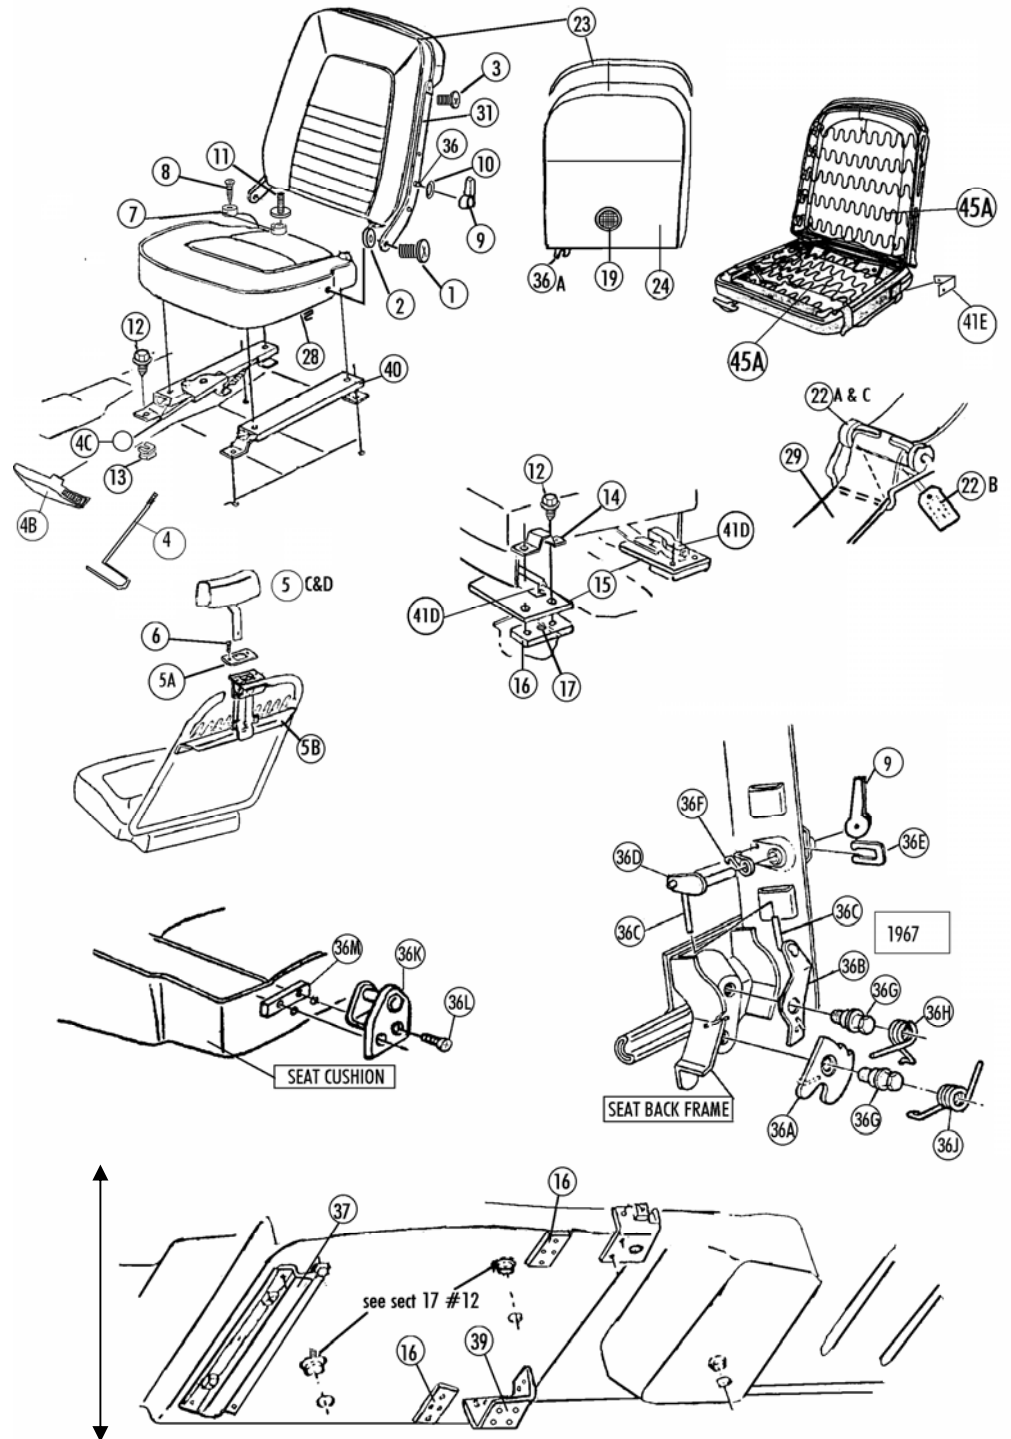

Section #16 Seat Hardware, Headrests, Seat Belts, Seat Tracks , 67 Lever Hardware, Seat Covers, Seat Backs ...

Sec -Part#	Name	Year #	Need/Car	Price	Inc
16-01	Seat Pivot Screws (4 Pc)	63-7	1 SET	10.00	SET
16-02	Seat Pivot Spacers (4 Pc)	63-7	1 SET	3.00	SET
16-03	Seat Side Screws (12 Pc)	63-7	1 SET	9.00	SET
16-04	Seat Adjuster Handle	63	2	25.00	EACH
16-04A	Seat Adjuster Handle	64-6	2	29.00	EACH
16-04B	Seat Adjuster Chrome Ball (plastic center)	67	2	7.00	EACH
16-04C	Seat Adjuster Chrome Ball (solid metal)	67	2	10.00	EACH
16-05A	Headrest Escutcheon	66-7	2	20.00	EACH
16-05B	Headrest Conversion Metal (weld inside seat) (2 Seat Set)	66-7	1 PR	215.00	PAIR
16-05C	Headrests With Vinyl Covers (pr)(state Color)	66	1 PR	329.00	PAIR
16-05D	Headrests With Vinyl Covers (pr)(state Color)	67	1 PR	320.00	PAIR
16-06	Headrest Escutcheon Screw (for #05a)(4 Pc)	66-7	1 SET	2.00	SET
16-07A	Seat Plastic Bumpers (4 Pc)	63-6	1 SET	7.00	SET
16-07B	Seat Metal & Plastic Bumpers (2&2)	67	1 SET	12.50	SET
16-08A	Seat Bumper Screws (4 Pc)	63-4E	1 SET	2.00	SET
16-08B	Seat Bumper Screws (4 Pc)	64L-7	1 SET	2.00	SET
16-09	Seat Back Lock Lever	67	2	34.00	EACH
16-10	Seat Back Lever Washers (pr)	67	1 PR	5.00	PAIR
16-11	Seat Back Adjuster Screw, Nut & Washer (1 Each)	63-6	4	2.75	EACH
16-12A	Seat Mounting Screws (12 Pc) (black, E Hdmk)	63-6	1 SET	9.00	SET
16-12B	Seat Mounting Screws (8 Pc) (black, E Hdmk)	67	1 SET	6.00	SET
16-13	Shim (1/8" Thick)	64-7	-	1.00	EACH
16-14	Seat Mounting Anchors	63-6	4	5.00	EACH
16-15	Seat Mounting Plate	63-6	4	4.00	EACH
16-16A	Seat Mounting Rear Nut Plate	63-6	4	9.00	EACH
16-16B	Seat Mounting Rear Nut Plate	67	4	9.00	EACH
16-17A	Seat Mounting Rear Nut Plate Rivets (8 Pc)	63-6	1 SET	2.00	SET
16-17B	Seat Mounting Rear Nut Plate Rivets (4 Pc)	67	1 SET	1.00	SET
16-18	Seat Set Used Frames - Call For Availability	63-7	1		CALL
16-18A	Seat Covers- Vinyl (2 Seat Set)	63-4	1 SET	359.00	SET
16-18B	Seat Covers- Vinyl (2 Seat Set)	65-6	1 SET	389.00	SET
16-18B7	Seat Covers-vinyl (2 Seat Set)	67	1	489.00	SET
16-18C	Seat Covers- Leather (2 Seat Set)	63-6	1 SET	629.00	SET
16-18D	Seat Covers- Leather (2 Seat Set)	67	1 SET	729.00	SET
16-19A	Seat Back Chrome Wire Screen Vents (4)	63-4	1 SET	N/A	
16-19B	Seat Back Chrome Wire Screen Vents (pr)	65-7	1 PR	5.00	PAIR
16-19C	Seat Back Screen Staking Tool	63-4	1	10.00	
16-19D	Hole Punch For Vent Screen Vinyl Or Leather(9/16)	63-4	1	19.00	
16-20 >	Long Seat Belt Boots (65-early 66)(before 12/65)				
16-20A	Seat Belt Boots, Long Black (pr)	65-6E	1 PR	33.00	PAIR
16-20B	Seat Belt Boots, long- Red (pr)	65-6E	1 PR	48.00	PAIR
16-20C	Seat Belt Boots, long- Bright Blue (pr)	65-6E	1 PR	48.00	PAIR
16-20D	Seat Belt Boots, long- Saddle (pr)	65-6E	1 PR	52.00	PAIR
16-21 >	Short Seat Belt Boots (late66-67)(after 11/65)				
16-21A	Seat Belt Boots, short- Black (with Hole)(pr)	66L-7	1 PR	33.00	PAIR
16-21B	Seat Belt Boots, short- Red (with Hole)(pr)	66L-7	1 PR	48.00	PAIR
16-21CB	Seat Belt Boots, short (with Hole)(pr) Bright Blue	66L-7	1 PR	48.00	PAIR
16-21CS	Seat Belt Boots, short (with Hole)(pr) Med Saddle	66L-7	1	52.00	PAIR
16-22A	Seat Belt Retractors (pr) (good Repl-diff Wordg)	65-6E	1 PR	20.00	PAIR
16-22B	Seat Belt Retractor Instruct Orange Tags (pr)	65-6E	1 PR	6.00	PAIR
16-22C	Seat Belt Retractor (nos)(1) ('patent Pending..."	65-6E	2	25.00	EACH
16-23A	Seat Back Trim (polished Stainless Steel)	65-7	2	20.00	EACH
16-23B	Seat Back Trim (chrome)	65-7	2	32.00	EACH
16-24A	Seat Backs (black)(pr) W/vents	65-6	1 PR	105.00	PAIR
16-24B	Seat Backs (black)(pr) W/vents	67	1 PR	105.00	PAIR
16-24C	Seat Backs (pr)w/vents(specify Color And Yr)	65-6	1 PR	110.00	PAIR
16-24D	Seat Backs (pr)w/vents(specify Color)	67	1 PR	110.00	PAIR
16-24E	Seat Backs W/SS Trim&vent Installed(pr)(color ?)	65-6	1 PR	170.00	PAIR
16-24F	Seat Backs W/SS Trim&vent Installed(pr) (color?)	67	1 PR	170.00	PAIR
16-25	Seat Cover Installation Kit (state Year)	63-7	1	34.00	
16-26A	Seat Belt Anchor Bolt Set (4 Pc)	63-4	1 SET	18.00	SET 0%
16-26B	Seat Belt Anchor Bolt & Nut Set (2 Ea)	65-7	1 SET	10.00	SET 0%
16-26C	Shoulder Harness/ Seat Belt Bolt & Nut Set	66-7	1 SET	19.00	SET 0%
16-28	Upholstery S Clips (32 Pc)	63-7	1 SET	32.00	SET
16-29	Replacement Seat Belt Web (car Set)black,tan	63-7	1 SET	15.00	SET
16-30	Seat Foam Buns- Specify Year (4 Pc)		1 SET	195.00	SET