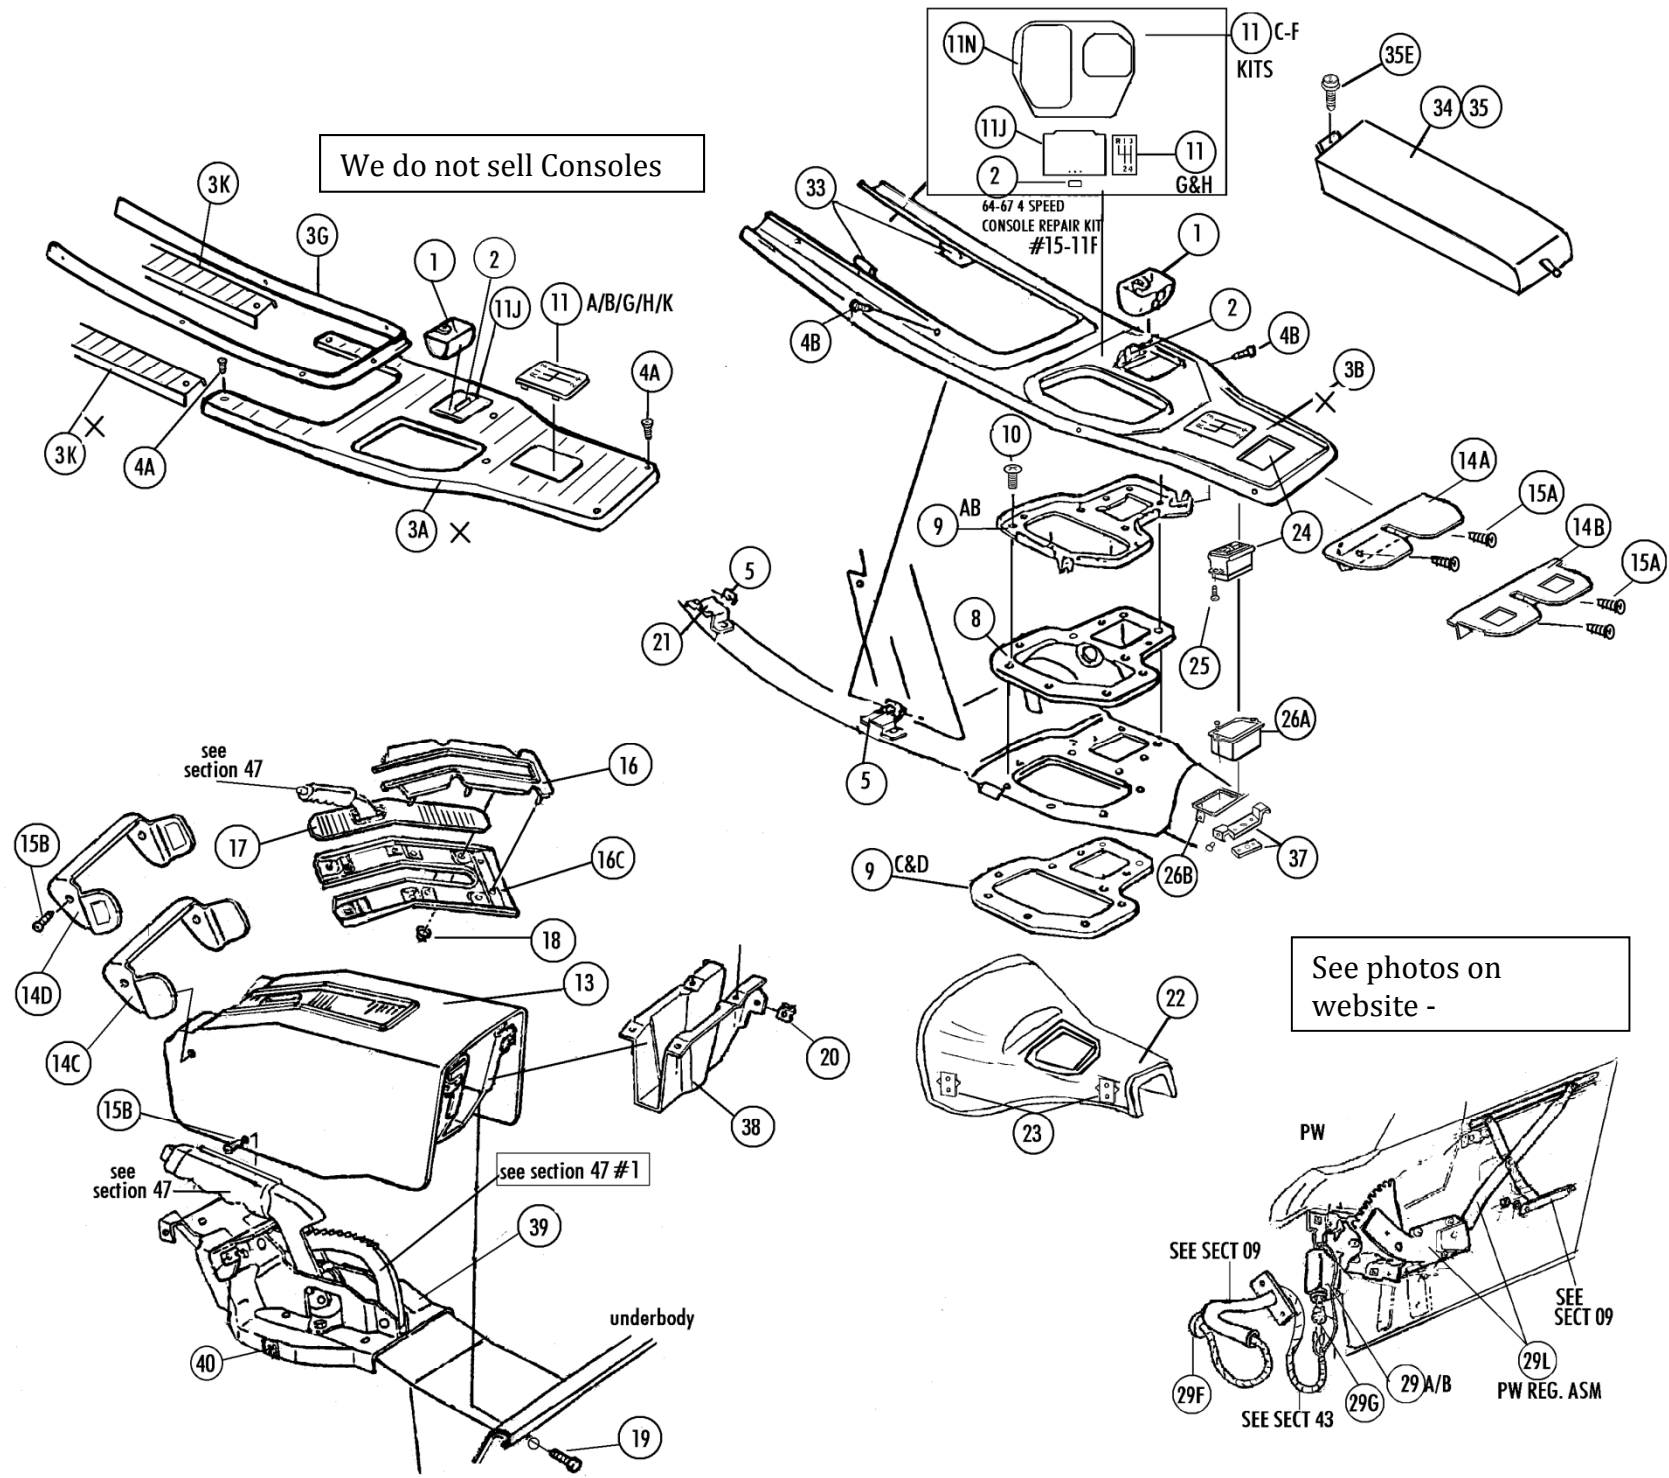

Section #15 Console - Boots - Carpets- Power Windows - 67 Brake Console

Section #15 Consoles- Shift Boots - Carpets - Power Windows - 67 Brake Console

Sec-Part#	Name	Year	#Need/Car	Price
	> we do not sell consoles <			
15-01A	Ash Tray 1963 with rectangular clip & AAC stamp	63	1	20.00
15-01	Ash Tray 64-67 u-clip, stamped AAC (fits 63-67)	64-7	1	12.00
15-02	Ash Tray Knob with Screws (replacement)	63-7	1	9.00
15-02R	Ash tray knob, Orig style/Rivet on type	64-7	1	10.00
15-03G	63 Console Horseshoe Molding	63	1	78.00
15-04A	63 Console Screw Set (10 Short, 7 Long)	63	1 SET	4.50 Set
15-04B	64-67 Console Screw Set (4 Short, 4 Long)	64-7	1 SET	2.25 Set
15-05A	Console U-nuts (17 Pc)	63	1 SET	5.50 Set
15-05B	Console U-nuts (4 Pc)	64-7	1 SET	1.25 Set
15-08A	Shifter Boot (1963 4 Spd)	63	1	45.00
15-08B	Shifter Boot (3 Spd & Auto)	63	1	50.00
15-08BN	SHIFT BOOT 63 AUTO & 3SPD- NEW OLD STOCK - ORIG	63	1	75.00
15-08C	Shifter Boot (3 & 4 Spd)	64-7	1	27.00
15-08D	Shifter Upper Seal (64 auto)	64	1	72.00
15-08DL	Shifter Lower Shifter Seal (64 Auto) x	64	1	N/A
15-08E	Shifter Boot (65-67 Auto)	65-7	1	89.00
15-09A	Shifter Boot Retainer	63	1	27.00
15-09B	Shifter Boot Retainer	64-7	1	17.00
15-09C	Shifter Boot Nut Plate+rivets (under Fiberglass)	63	1	28.00
15-09D	Shifter Boot Nut Plate+rivets (under Fiberglass)	64-7	1	28.00
15-10	Screws for shift boot retainer (11 Pc)	63-7	1 SET	8.00 Set
	Shift Indicators and Console Repair Kits			
15-11A	Shifter Indicator Plate- 63 4 Spd	63	1	19.00
15-11B	Shifter Indicator Plate- 63 Auto	63	1	19.00
15-11C	Console Repair Kit (64-67 3 Spd)	64-7	1	49.00
15-11D	Console Repair Kit (64 auto)	64	1	49.00
15-11E	Console Repair Kit (with Slide)(65-67 auto)	65-7	1	44.00
15-11F	Console Repair Kit (64-7 4 Spd)(incl#11H,11J,11N	64-7	1	44.00
15-11G	Shifter Indicator (64-7 3 Spd)	64-7	1	12.00
15-11H	Shifter Indicator (64-7 4 Spd)	64-7	1	8.50
15-11J	Ash Tray Door (with Knob Riveted On)	64-7	1	20.00
15-11K	Shifter Indicator plate (64 auto)	64	1	10.50
15-11M	Plastic Runners (2) for ash tray door	63-7	1 PR	15.00 Pair
15-11N	Console Shifter Surround Plate 3&4spd	64-7	1	18.00
15-11P	Console Auto Shifter Surround Plate	65-7	1	20.00
15-12	Auto Console Slide (65-7)	65-7	1	7.00
	67 Brake Console and 65-67 Sat Belt Retainers on console			
15-14A	Seat Belt Retainer (65-early 66) No Holes	65-6	1	18.00
15-14B	Seat Belt Retainer (late 66 & Replacements)	66	1	18.00
15-14C	Seat Belt Retainer (67E with No Holes) (bef Vin7000)	67E	1	35.00
15-14D	Seat Belt Retainer (67L with Holes) (after Vin#7000)	67L	1	35.00
15-15A	Seat Belt Retainer Screws (2 Pc)	65-6	1 PR	1.00 Pair
15-15B	Screws(4pc)for Seat Belt Retainer& Brake Console	67	1 SET	2.00 Set
15-15C	J Nuts For Brake Console Screws (4)	67	1 SET	2.75 Set
15-13	1967 Brake Console (paint to match interior)	67	1	115.00
15-16	Brake Console Chrome Trim \$	67	1	75.00
15-16B	Brake Console Chrome Trim and metal reinf (assembled)	67	1	125.00
15-16C	Metal Reinforcement for Brake Chrome Trim	67	1	48.00
15-17	Brake Console Black Slide (1967)	67	1	5.00
15-18	Brake Slide Retainer Nuts (10 Pc)	67	1 SET	2.50 Set
15-19	Brake Console Bolt- Rear (2 Pc) (anchor)	67	1 PR	3.50 Pair
15-20	Brake Console U-nut- Rear (2 Pc)	67	1 PR	1.25 Pair
15-21	Forward Console Support Brackets & Rivets (4 & 8	63-7	1 SET	12.00 Set