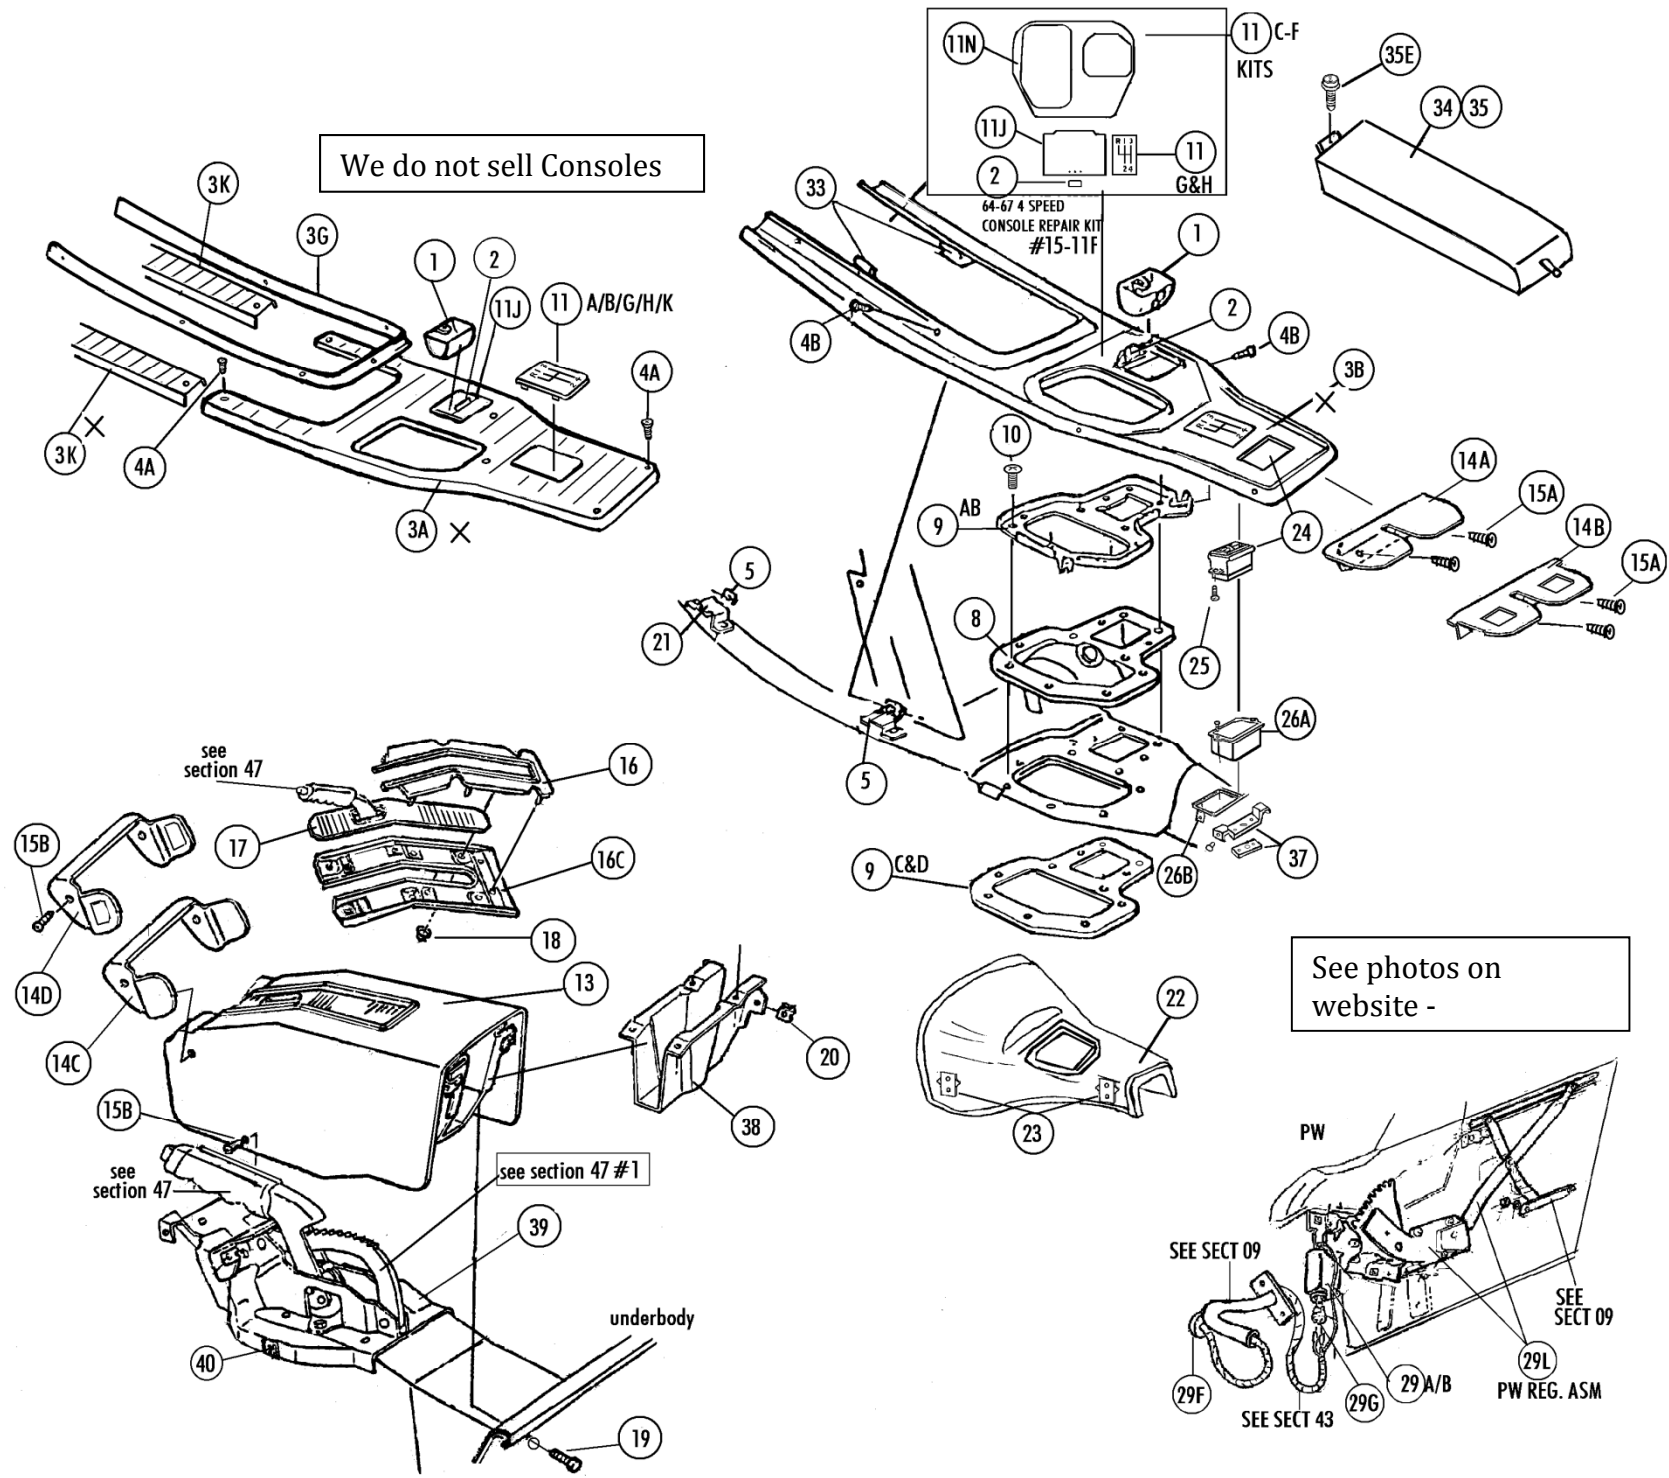

## Section #15 Consoles- Shift Boots - Carpets - Power Windows - 67 Brake Console

Sec-Part#	Name	Year	#Need/Car	Price
	<b>&gt; we do not sell consoles &lt;</b>			
15-01A	Ash Tray 1963 with rectangular clip & AAC stamp	63	1	20.00
15-01	Ash Tray 64-67 u-clip, stamped AAC (fits 63-67)	64-7	1	12.00
15-02	Ash Tray Knob with Screws (replacement)	63-7	1	9.00
15-02R	Ash tray knob, Orig style/Rivet on type	64-7	1	10.00
15-03G	63 Console Horseshoe Molding	63	1	78.00
15-04A	63 Console Screw Set (10 Short, 7 Long)	63	1 SET	4.50 Set
15-04B	64-67 Console Screw Set (4 Short, 4 Long)	64-7	1 SET	2.25 Set
15-05A	Console U-nuts (17 Pc)	63	1 SET	5.50 Set
15-05B	Console U-nuts (4 Pc)	64-7	1 SET	1.25 Set
15-08A	Shifter Boot (1963 4 Spd)	63	1	45.00
15-08B	Shifter Boot (3 Spd & Auto)	63	1	50.00
15-08BN	SHIFT BOOT 63 AUTO & 3SPD- NEW OLD STOCK - ORIG	63	1	75.00
15-08C	Shifter Boot (3 & 4 Spd)	64-7	1	27.00
15-08D	Shifter Upper Seal (64 auto)	64	1	72.00
15-08DL	Shifter Lower Shifter Seal (64 Auto) x	64	1	N/A
15-08E	Shifter Boot (65-67 Auto)	65-7	1	89.00
15-09A	Shifter Boot Retainer	63	1	27.00
15-09B	Shifter Boot Retainer	64-7	1	17.00
15-09C	Shifter Boot Nut Plate+rivets (under Fiberglass)	63	1	28.00
15-09D	Shifter Boot Nut Plate+rivets (under Fiberglass)	64-7	1	28.00
15-10	Screws for shift boot retainer (11 Pc)	63-7	1 SET	8.00 Set
	<b>Shift Indicators and Console Repair Kits</b>			
15-11A	Shifter Indicator Plate- 63 4 Spd	63	1	19.00
15-11B	Shifter Indicator Plate- 63 Auto	63	1	19.00
15-11C	Console Repair Kit (64-67 3 Spd)	64-7	1	49.00
15-11D	Console Repair Kit (64 auto)	64	1	49.00
15-11E	Console Repair Kit (with Slide)(65-67 auto)	65-7	1	44.00
15-11F	Console Repair Kit (64-7 4 Spd)(incl#11H,11J,11N	64-7	1	44.00
15-11G	Shifter Indicator (64-7 3 Spd)	64-7	1	12.00
15-11H	Shifter Indicator (64-7 4 Spd)	64-7	1	8.50
15-11J	Ash Tray Door (with Knob Riveted On)	64-7	1	20.00
15-11K	Shifter Indicator plate (64 auto)	64	1	10.50
15-11M	Plastic Runners (2) for ash tray door	63-7	1 PR	15.00 Pair
15-11N	Console Shifter Surround Plate 3&4spd	64-7	1	18.00
15-11P	Console Auto Shifter Surround Plate	65-7	1	20.00
15-12	Auto Console Slide (65-7)	65-7	1	7.00
	<b>67 Brake Console and 65-67 Sat Belt Retainers on console</b>			
15-14A	Seat Belt Retainer (65-early 66) No Holes	65-6	1	18.00
15-14B	Seat Belt Retainer (late 66 & Replacements)	66	1	18.00
15-14C	Seat Belt Retainer (67E with No Holes) (bef Vin7000)	67E	1	35.00
15-14D	Seat Belt Retainer (67L with Holes) (after Vin#7000)	67L	1	35.00
15-15A	Seat Belt Retainer Screws (2 Pc)	65-6	1 PR	1.00 Pair
15-15B	Screws(4pc)for Seat Belt Retainer& Brake Console	67	1 SET	2.00 Set
15-15C	J Nuts For Brake Console Screws (4)	67	1 SET	2.75 Set
15-13	1967 Brake Console (paint to match interior)	67	1	115.00
15-16	Brake Console Chrome Trim \$	67	1	75.00
15-16B	Brake Console Chrome Trim and metal reinf (assembled)	67	1	125.00
15-16C	Metal Reinforcement for Brake Chrome Trim	67	1	48.00
15-17	Brake Console Black Slide (1967)	67	1	5.00
15-18	Brake Slide Retainer Nuts (10 Pc)	67	1 SET	2.50 Set
15-19	Brake Console Bolt- Rear (2 Pc) (anchor)	67	1 PR	3.50 Pair
15-20	Brake Console U-nut- Rear (2 Pc)	67	1 PR	1.25 Pair
15-21	Forward Console Support Brackets & Rivets (4 & 8	63-7	1 SET	12.00 Set