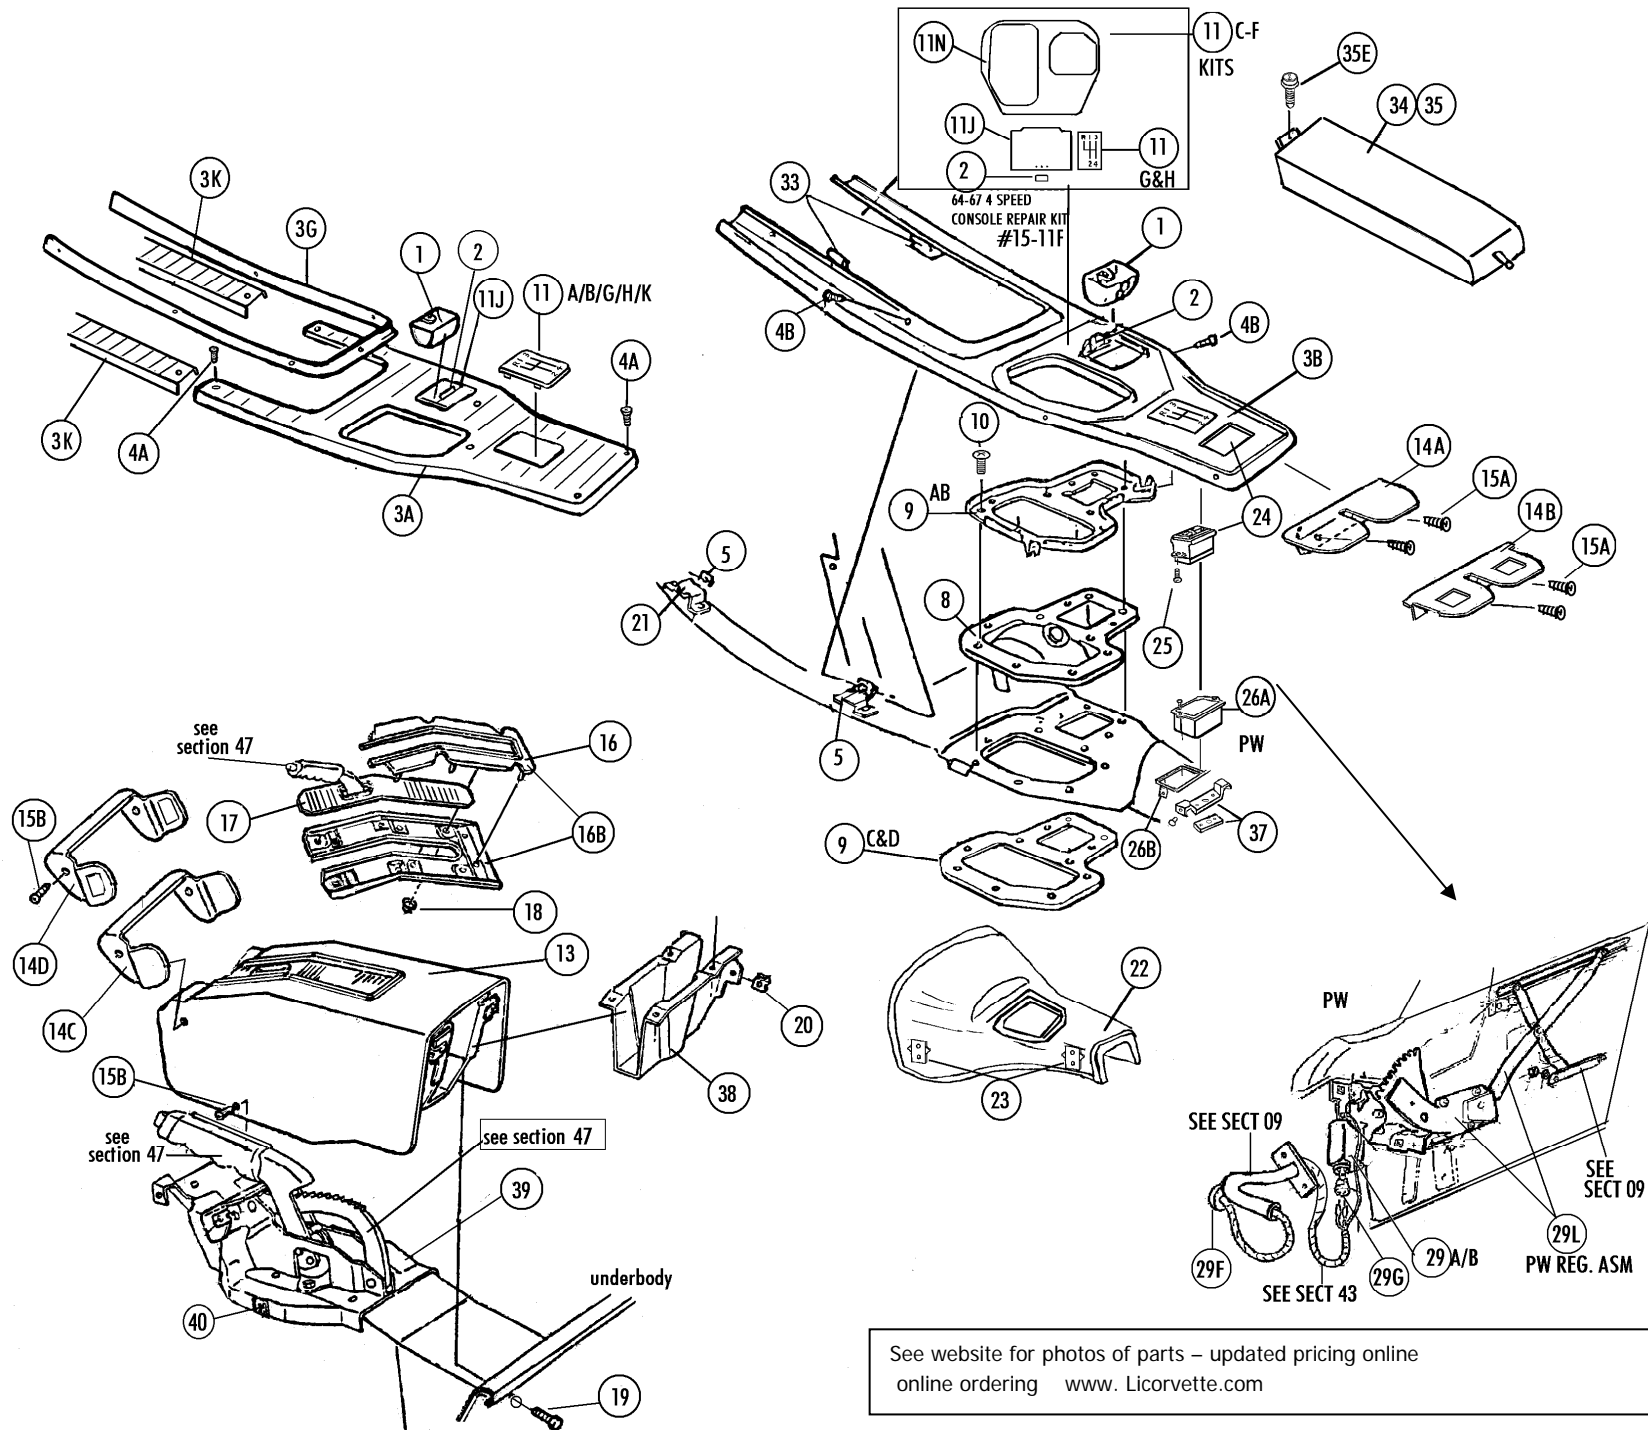

Section #15 Console - Boots - Carpets - Power Windows - 67 Brake Console

See website for photos of parts – updated pricing online
online ordering www.Licorvette.com

Section #15 Console - Shift Boots - Carpets - Power Windows - 67 Brake Console

Sec-Part#	Name	Year	#/Car	Price	Inc
15-01	Ash Tray (stamped AAC)	63-7	1	15.00	
15-02	Ash Tray Knob With Screws	63-7	1	7.00	
Center Consoles – Correct Reproductions:					
15-03A	Center Console	63	1	675.00	
15-03APW	Center Console Power Window	63	1	675.00	
15-03B	Console (4 Spd Or 64 P/G) (specify Color Yr Trans	64-7	1	500.00	
15-03BPW	Console- Power Windows Give Yr,color,trans	64-7	1	500.00	
15-03BR	Console Unpainted (3/4 Spd) specify Pw,trans,yr)	64-7	1	425.00	
15-03C	Console (65-7 auto)	65-7	1		N/A
15-03G	Console Horseshoe Molding	63	1	69.00	
15-03K	Console Side Pieces- Pair	63	1 PR	425.00	PAIR
15-04A	Console Screw Set (10 Short, 7 Long)	63	1 SET	4.50	SET
15-04B	Console Screw Set (4 Short, 4 Long)	64-7	1 SET	2.00	SET
15-05A	Console U-nuts (17 Pc)	63	1 SET	5.50	SET
15-05B	Console U-nuts (4 Pc)	64-7	1 SET	1.25	SET
15-08A	Shifter Boot (4 Spd)	63	1	65.00	
15-08B	Shifter Boot (3 Spd & Auto)	63	1	66.00	
15-08C	Shifter Boot (3 & 4 Spd)	64-7	1	27.00	
15-08D	Shifter Upper Seal (auto)	64	1	72.00	
15-08DL	Shifter Lower Shifter Seal (auto)	64	1		N/A
15-08E	Shifter Boot (auto)	65-7	1	64.00	
15-09A	Shifter Boot Retainer	63	1	25.00	
15-09B	Shifter Boot Retainer	64-7	1	15.00	
15-09C	Shifter Boot Nut Plate+rivets (under Fiberglass)	63	1	20.00	
15-09D	Shifter Boot Nut Plate+rivets (under Fiberglass)	64-7	1	20.00	
15-10	Retainer Screw (11 Pc)	63-7	1 SET	8.00	SET
15-11A	Shifter Indicator Plate- 4 Spd	63	1	14.00	
15-11B	Shifter Indicator Plate- Auto	63	1	15.00	
15-11C▶	Console Repair Kit (3 Spd)	64-7	1	30.00	
15-11D▶	Console Repair Kit (auto)	64	1	30.00	
15-11E▶	Console Repair Kit (with Slide)(auto)	65-7	1	34.00	
15-11F▶	Console Repair Kit (4 Spd)(includes#11h,11J,11N)	64-7	1	30.00	
15-11G	Shifter Indicator (3 Spd)	64-7	1	9.50	
15-11H	Shifter Indicator (4 Spd)	64-7	1	6.50	
15-11J	Ash Tray Door (with Knob Riveted On)	64-7	1	19.00	
15-11K	Shifter Indicator (auto)	64	1	9.50	
15-11M	Ash Tray Door Runners (pr)	63-7	1 PR	15.00	PAIR
15-11N	Console Shifter Surround Plate	64-7	1	15.50	
15-11P	Console Auto Shifter Surround Plate	65-7	1	17.00	
15-12	Auto Console Slide	65-7	1	4.25	
15-13	Brake Console (paint To Match Interior)	67	1	105.00	
15-14A	Seat Belt Retainer (65-early 66) No Holes	65-6	1	18.00	
15-14B	Seat Belt Retainer (late 66 & Replacements)	66	1	18.00	
15-14C	Seat Belt Retainer (with No Holes) (bef Vin#7000)	67E	1	35.00	
15-14D	Seat Belt Retainer (with Holes) (after Vin#7000)	67L	1	35.00	
15-15A	Seat Belt Retainer Screws (2 Pc)	65-6	1 PR	1.00	PAIR
15-15B	Screws(4pc)for Seat Belt Retainer& Brake Console	67	1 SET	2.00	SET
15-15C	J Nuts For Brake Console Screws (4)	67	1 SET	1.00	SET
15-16	Brake Console Chrome Trim	67	1	48.00	
15-16B	Console Slide Retainer With Chrome Trim Installed	67	1	90.00	
15-17	Brake Console Slide	67	1	5.00	
15-18	Brake Slide Retainer Nuts (10 Pc)	67	1 SET	2.50	SET
15-19	Brake Console Bolt- Rear (2 Pc) (anchor)	67	1 PR	3.50	PAIR
15-20	Brake Console U-nut- Rear (2 Pc)	67	1 PR	1.00	PAIR
15-21	Forward Console Support Brackets & Rivets (4 & 8	63-7	1 SET	12.00	SET

Sec-Part#	Name	Year	#/Car	Price	Inc
15-22	Underbody Tunnel Insulation	63-7	1	$45.00	
15-23	Clips & Rivets For Insulation (4+8)	63-7	1 SET	10.00	SET

Power Window: