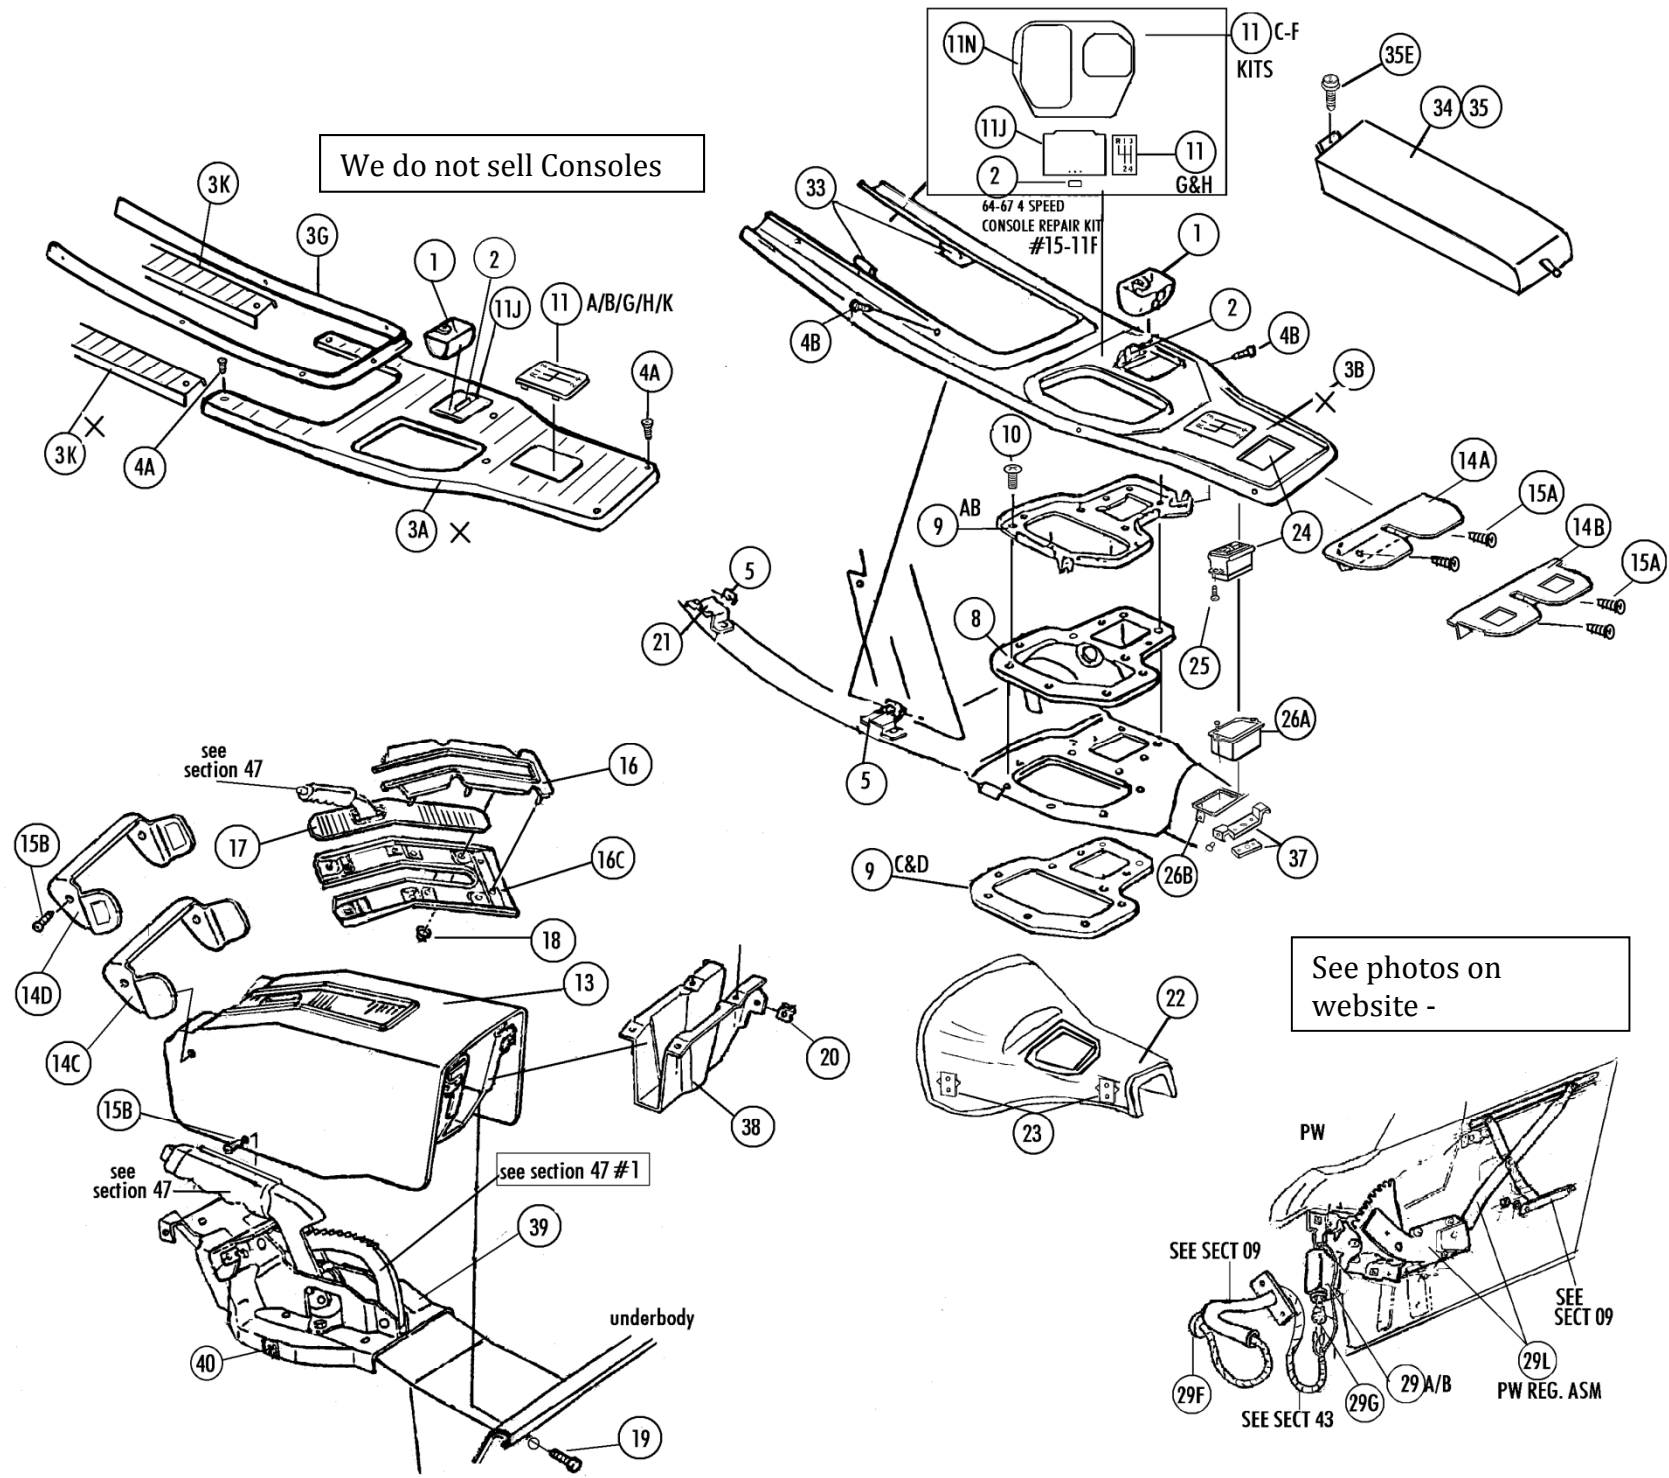

Section #15 Console - Boots - Carpets- Power Windows - 67 Brake Console