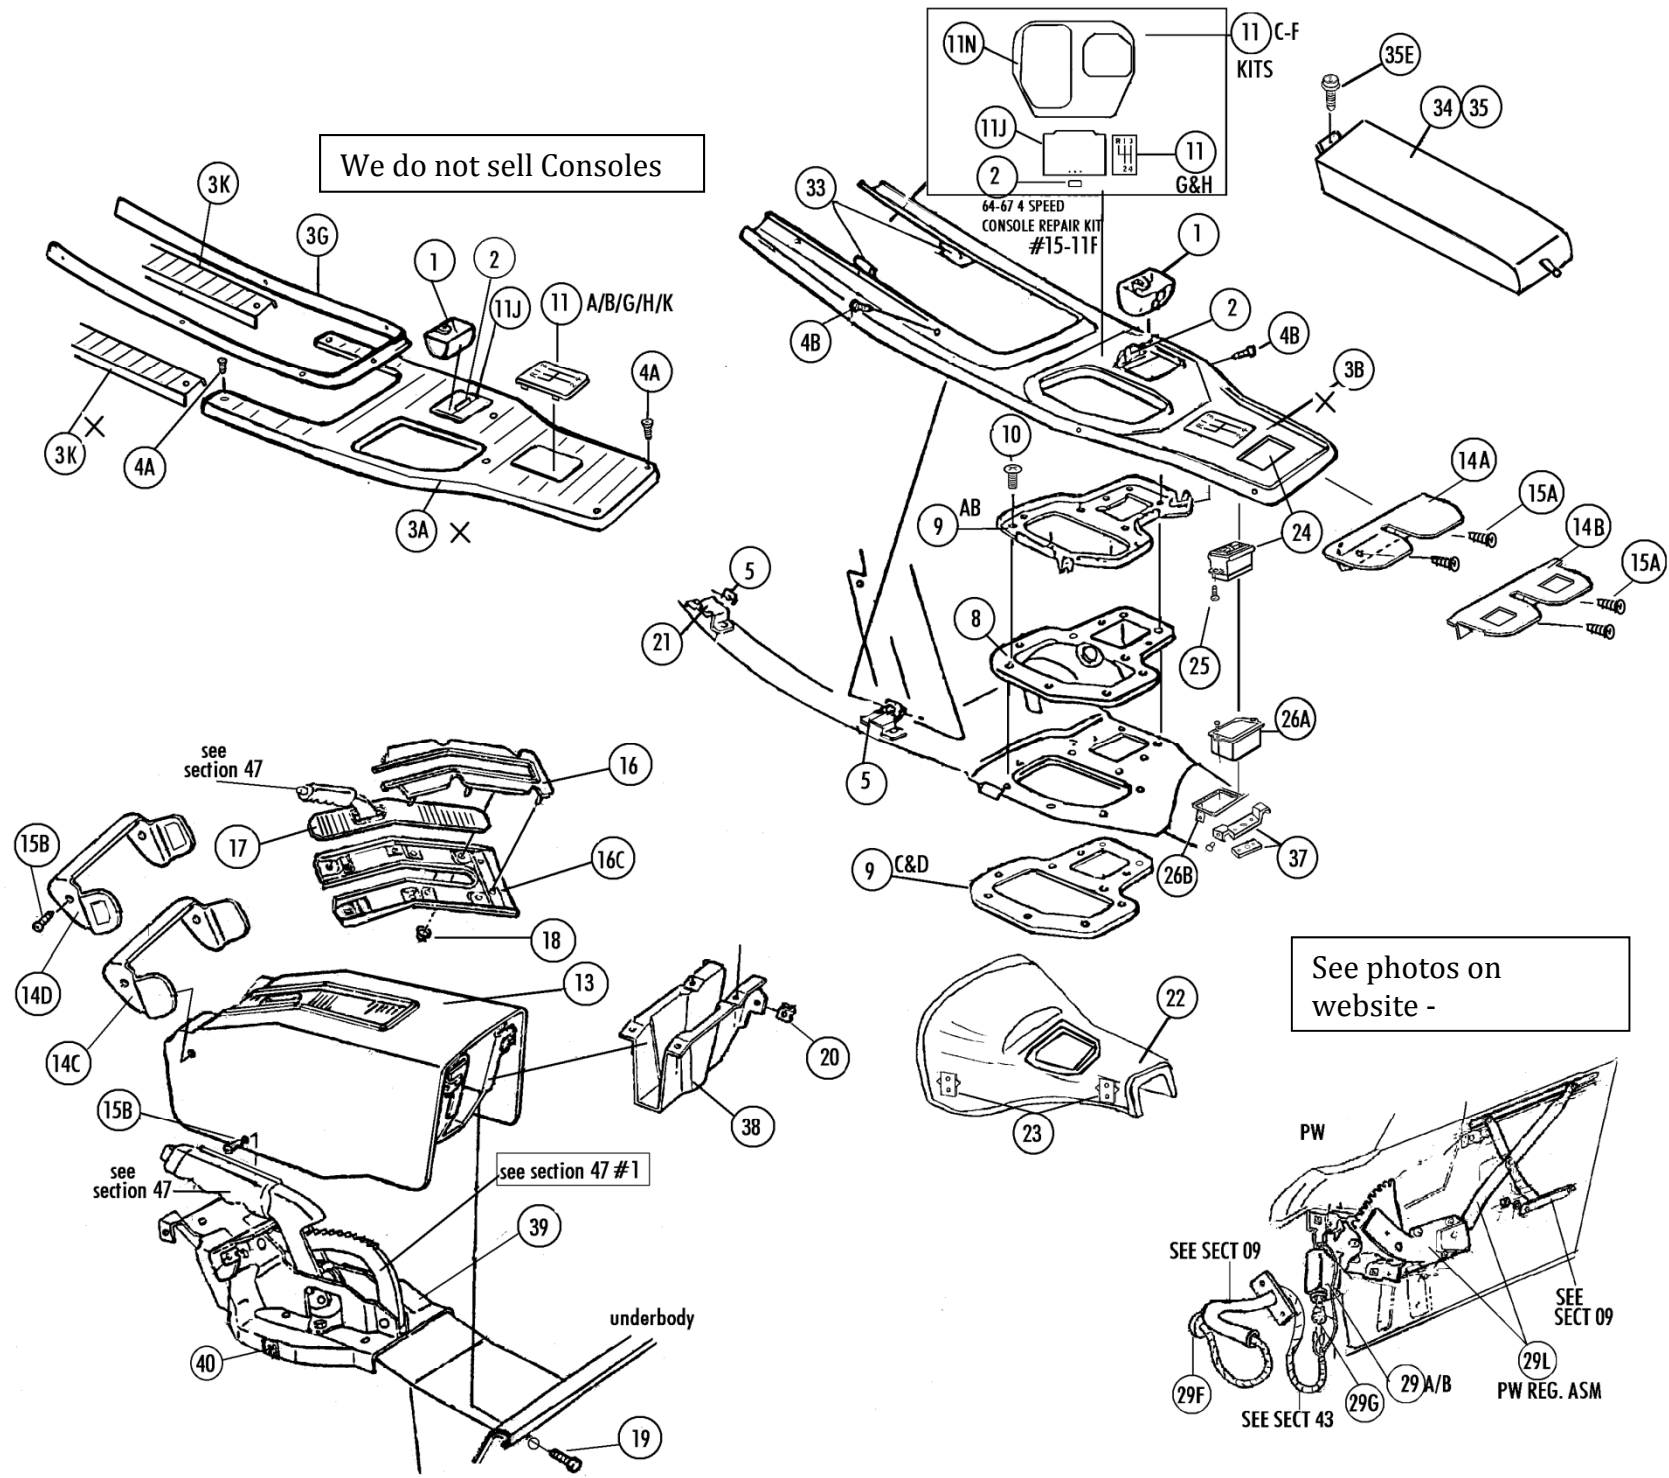

Section #15 Console - Boots - Carpets- Power Windows - 67 Brake Console

Section #15 Consoles- Shift Boots - Carpets - Power Windows - 67 Brake Console

Sec-Part#	Name	Year	#Need/Car	Price
> we do not sell consoles <				
15-01A	Ash Tray 1963 with rectangular clip & AAC stamp	63	1	20.00
15-01	Ash Tray 64-67 u-clip, stamped AAC (fits 63-67)	64-7	1	12.00
15-02	Ash Tray Knob with Screws (replacement)	63-7	1	9.00
15-02R	Ash tray knob, Orig style/Rivet on type	64-7	1	10.00
15-03G	63 Console Horseshoe Molding	63	1	78.00
15-04A	63 Console Screw Set (10 Short, 7 Long)	63	1 SET	4.50 Set
15-04B	64-67 Console Screw Set (4 Short, 4 Long)	64-7	1 SET	2.25 Set
15-05A	Console U-nuts (17 Pc)	63	1 SET	5.50 Set
15-05B	Console U-nuts (4 Pc)	64-7	1 SET	1.25 Set
15-08A	Shifter Boot (1963 4 Spd)	63	1	45.00
15-08B	Shifter Boot (3 Spd & Auto)	63	1	50.00
15-08BN	SHIFT BOOT 63 AUTO & 3SPD- NEW OLD STOCK - ORIG	63	1	75.00
15-08C	Shifter Boot (3 & 4 Spd)	64-7	1	25.00
15-08D	Shifter Upper Seal (64 auto)	64	1	72.00
15-08DL	Shifter Lower Shifter Seal (64 Auto) x	64	1	N/A
15-08E	Shifter Boot (65-67 Auto)	65-7	1	79.00
15-09A	Shifter Boot Retainer	63	1	27.00
15-09B	Shifter Boot Retainer	64-7	1	17.00
15-09C	Shifter Boot Nut Plate+rivets (under Fiberglass)	63	1	28.00
15-09D	Shifter Boot Nut Plate+rivets (under Fiberglass)	64-7	1	28.00
15-10	Screws for shift boot retainer (11 Pc)	63-7	1 SET	8.00 Set
Shift Indicators and Console Repair Kits				
15-11A	Shifter Indicator Plate- 63 4 Spd	63	1	19.00
15-11B	Shifter Indicator Plate- 63 Auto	63	1	19.00
15-11C	▶ Console Repair Kit (64-67 3 Spd)	64-7	1	49.00
15-11D	▶ Console Repair Kit (64 auto)	64	1	49.00
15-11E	▶ Console Repair Kit (with Slide)(65-67 auto)	65-7	1	44.00
15-11F	▶ Console Repair Kit (64-7 4 Spd)(incl#11H,11J,11N	64-7	1	44.00
15-11G	Shifter Indicator (64-7 3 Spd)	64-7	1	12.00
15-11H	Shifter Indicator (64-7 4 Spd)	64-7	1	8.50
15-11J	Ash Tray Door (with Knob Riveted On)	64-7	1	20.00
15-11K	Shifter Indicator plate (64 auto)	64	1	10.50
15-11M	Plastic Runners (2) for ash tray door	63-7	1 PR	15.00 Pair
15-11N	Console Shifter Surround Plate 3&4spd	64-7	1	18.00
15-11P	Console Auto Shifter Surround Plate	65-7	1	20.00
15-12	Auto Console Slide (65-7)	65-7	1	7.00
67 Brake Console and 65-67 Sat Belt Retainers on console				
15-14A	Seat Belt Retainer (65-early 66) No Holes	65-6	1	18.00
15-14B	Seat Belt Retainer (late 66 & Replacements)	66	1	18.00
15-14C	Seat Belt Retainer (67E with No Holes) (bef Vin7000)	67E	1	35.00
15-14D	Seat Belt Retainer (67L with Holes) (after Vin#7000)	67L	1	35.00
15-15A	Seat Belt Retainer Screws (2 Pc)	65-6	1 PR	1.00 Pair
15-15B	Screws(4pc)for Seat Belt Retainer& Brake Console	67	1 SET	2.00 Set
15-15C	J Nuts For Brake Console Screws (4 U-nuts)	67	1 SET	2.75 Set
15-13	1967 Brake Console (paint to match interior)	67	1	115.00
15-16	Brake Console Chrome Trim	67	1	75.00
15-16B	x Brake Console <u>Chrome Trim and metal reinf (assembled)</u>	67	1	n/a
15-16C	Metal Reinforcement for Brake Chrome Trim	67	1	48.00
15-17	Brake Console Black Slide (1967)	67	1	5.00
15-18	Brake Slide Retainer Nuts (10 Pc)	67	1 SET	2.50 Set
15-19	Brake Console Bolt- Rear (2 Pc) (anchor)	67	1 PR	4.00 Pair
15-20	Brake Console U-nut- Rear (2 Pc)	67	1 PR	1.25 Pair
15-21	Forward Console Support Brackets & Rivets (4 & 8	63-7	1 SET	12.00 Set
15-22	Transmission Tunnel Insulation (under body)	63-7	1	49.00
15-23	Clips & Rivets For Insulation (4+8)	63-7	1 SET	10.00 Set