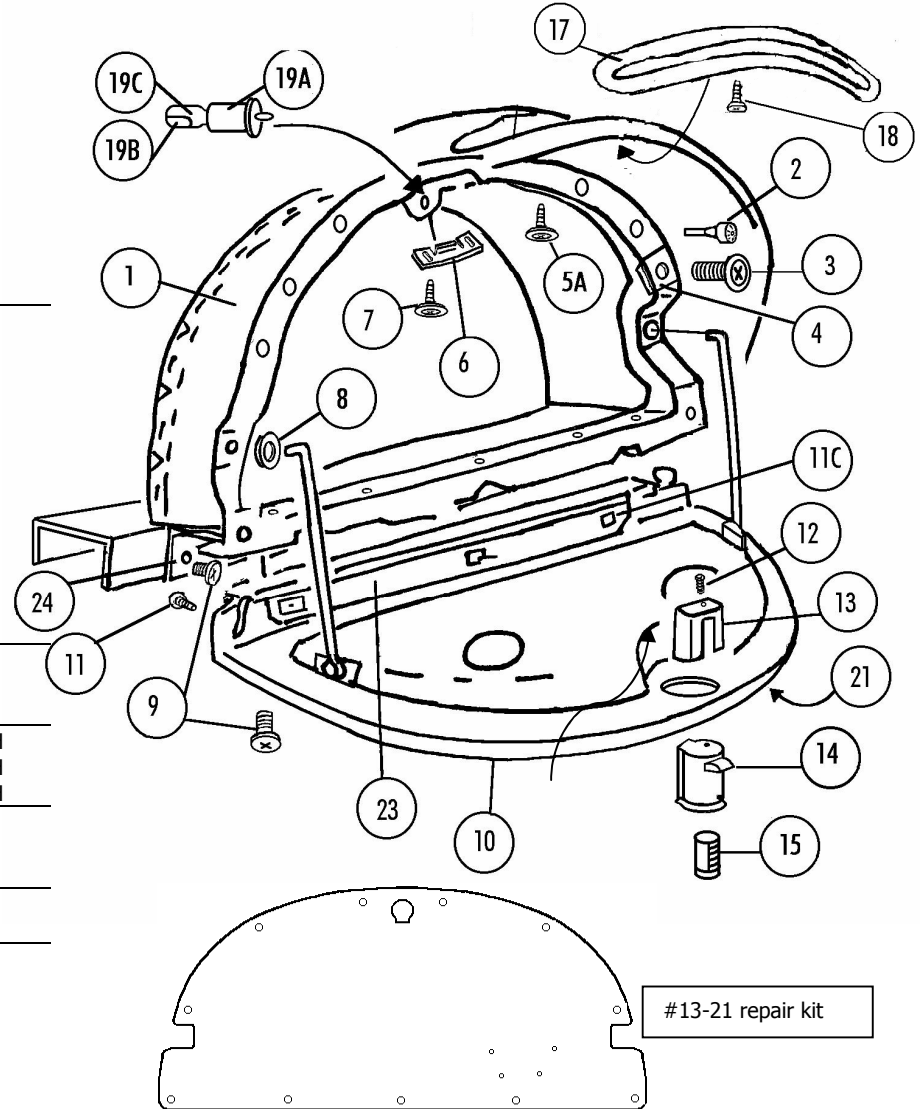

(You can specify all colors, years, etc on check out screen)

#13-22A 64-65
#13-22B 66-67

27280253921   THE GM RESTORATION PARTS Emblem is a registered trademark of General Motors Corp.