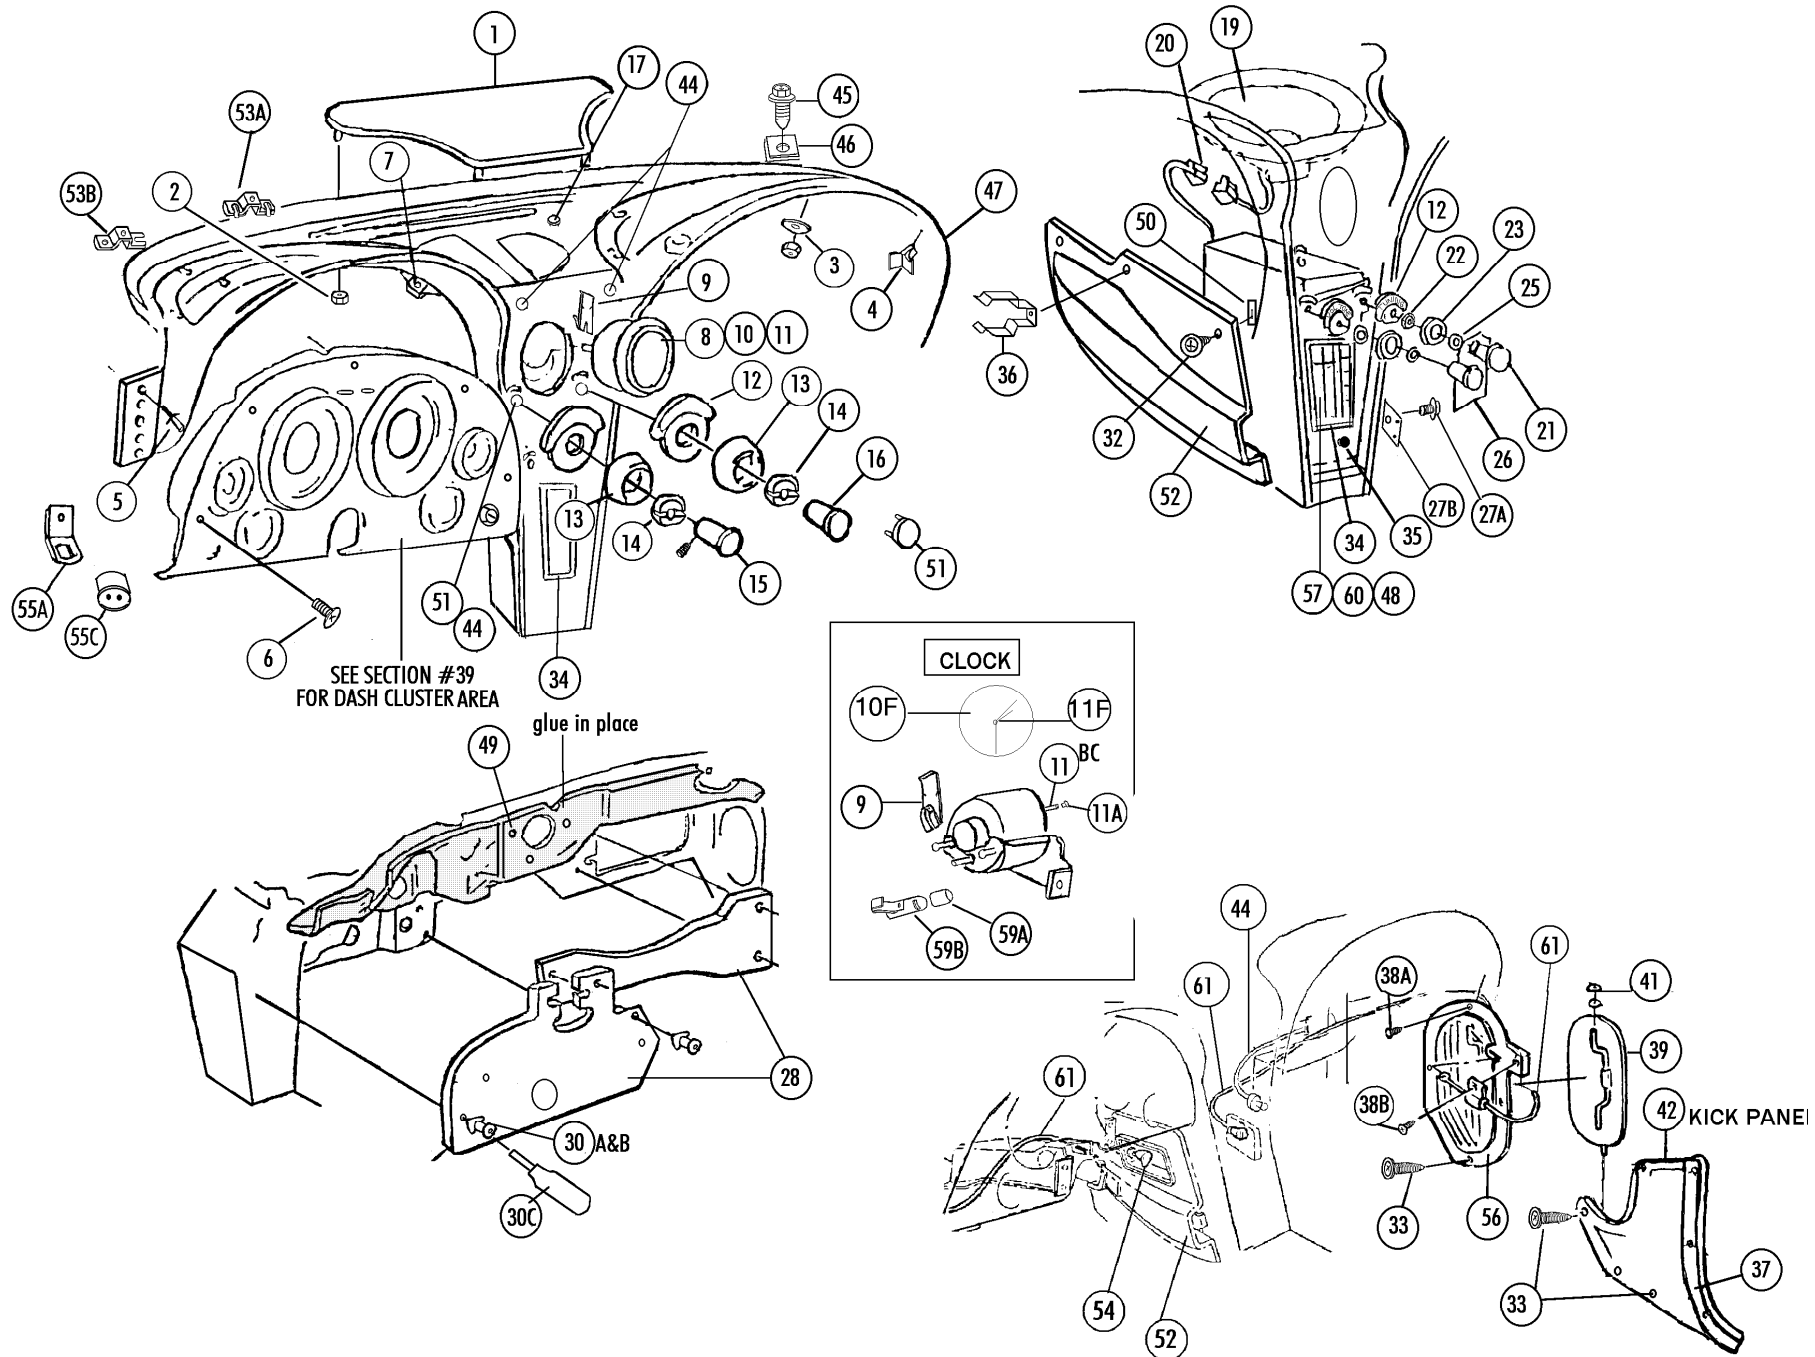

Section 12 Dash: Clock & Radio Area; Kick Panel, Fresh Air Vents, & Cables (Defrost, Vent & Blower Cables)

Section 12 Dash: Clock & Radio Area; Kick Panel, Fresh Air Vents, & Cables (Defrost, Vent & Blower Cables)