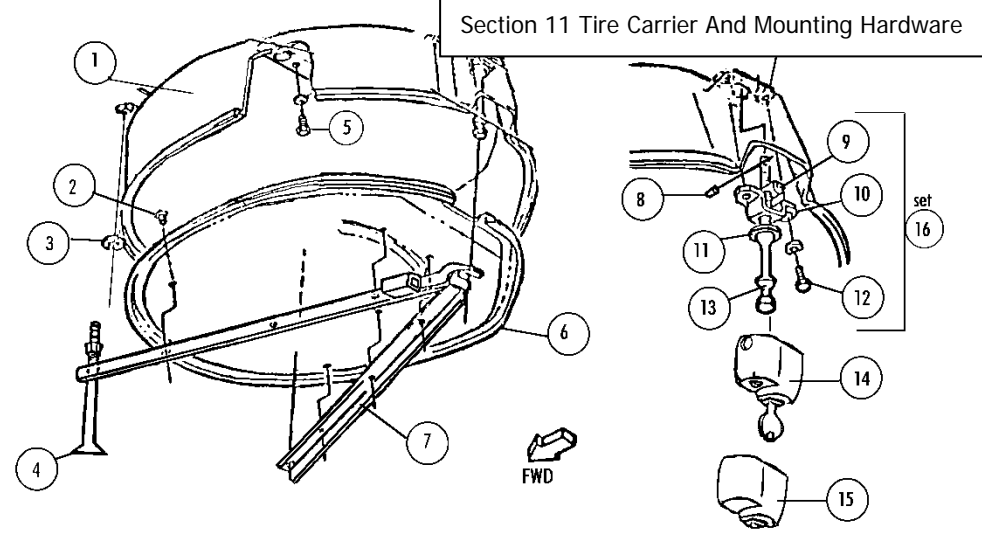

Section # 11 Tire Carrier Tray and Hardware, locks

Sec-Part#	Name	Year #	Need/car	Price	Inc
11-01A	Tire Carrier Cover (tub)(until #14000)	63	1	$ 260.00	
11-01B	Tire Carrier Cover (tub)	63L-7	1	260.00	
11-02	Rivets (6 Pc) (brace To Tray)	63-7	1 SET	1.50 SET	
11-03	Lock Washers (2 Pc)	63-7	1 PR	0.50 PAIR	
11-04A	Front Bolt (63 Late-66 Regular Wheels)	63L-6	2	35.00 EACH	
11-04B	Front Bolt (63 Early & 67 All, 63-66 KO Wheels)	63E+7	2	35.00 EACH	
11-04C	Front Bolt (65-6 Goldlines, 67 Redlines)	65-7	2	35.00 EACH	
11-05	Bolts & Washers- Tub Mounting (4) D Headmark	63-7	1 SET	3.00 SET	
11-06	Tire Carrier Tray	63-7	1	175.00	
11-07A	Tire Carrier Brace	63	1	55.00	
11-07B	Tire Carrier Brace	64-7	1	55.00	
11-08	Lock Bolt Pin	63-7	1	0.50	
11-09	Lock Bolt Barrel Nut	63-7	1	4.50	
11-10A	Tire Lock Bolt Bracket	63	1	12.50	
11-10B	Lock Bolt Bracket	63L-7	1	10.00	
11-11	Lock Bolt Spacer	63-7	1	1.00	
11-12	Lock Bolt Bracket Bolts (pr)	63-7	1 PR	3.00 PAIR	
11-13A	Tire Lock Bolt	63	1	45.00	
11-13B	Tire Lock Bolt (all Exc Red Or Gold Line Tires)	63L-7	1	45.00	
11-13C	Tire Lock Bolt(red Or Gold Line Tires/long Bolt)	65-7	1	45.00	
11-14A	Tire Lock (correct Key/lg Hole,replacement Cap)	63-6	1	64.00