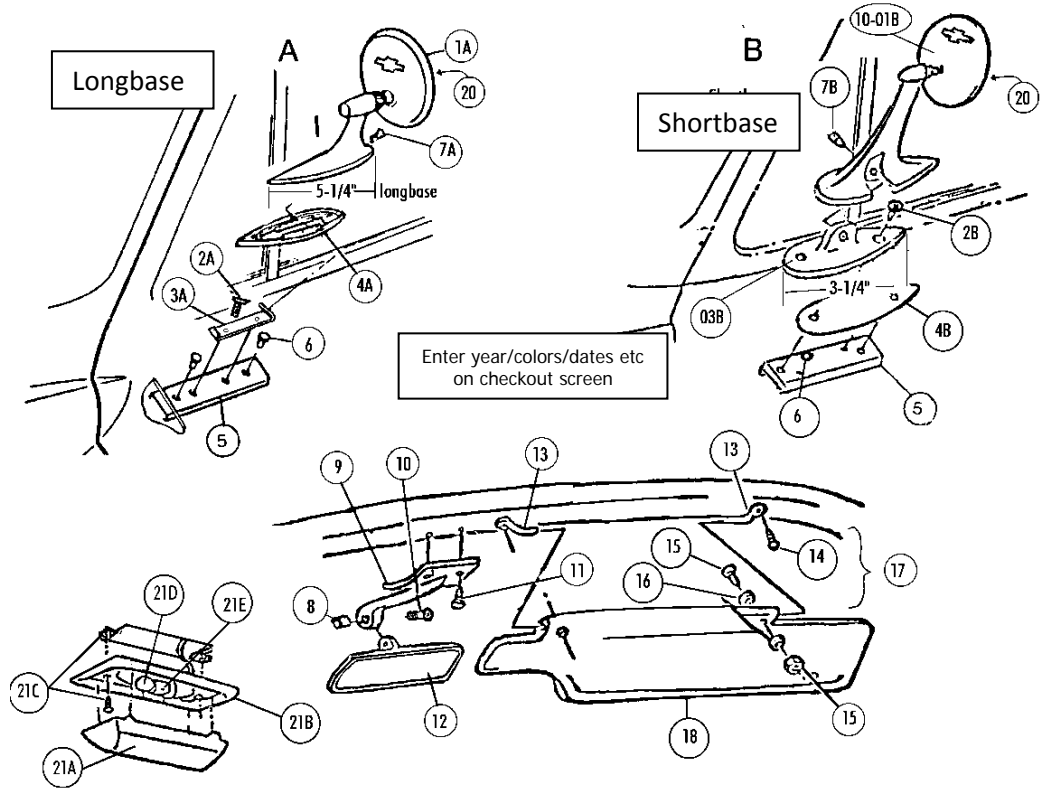

Sec-Part#	Name	Year #	Need/Car	Price	Inc
10-01A	Bowtie- Longbase Mirror (until #11133)	63	1	60.00	
10-01B	Bowtie- Shortbase Mirror	63L-7	1	75.00	
10-01BR	Bowtie Short Base Mirror (rh)	63L-7	1	70.00	
10-01C	Mirror- No Bowtie	67L	1	74.00	
10-02A	Screws- Longbase (1 Pr)	63E	1 PR	1.00 PAIR	
10-02B	Screws- Shortbase (1 Pr)	63-7	1 PR	1.50 PAIR	
10-03A	Bracket- Longbase	63	1	5.00	
10-03B	Bracket- Shortbase Mirror	63-7	1	7.00	
10-04A	Gasket- Longbase	63	1	7.00	
10-04B	Gasket- Shortbase (correct Tan Fiber)	63-7	1	1.50	
10-05A	Plate- Longbase (inside Door)	63	1	10.00	
10-05B	Plate- Shortbase (inside Door)	63-7	1	10.00	
10-06	Rivets (2 Pc)	63-7	1 PR	0.50 PAIR	
10-07A	Mounting Screw- Longbase	63	1	0.75	
10-07B	Mounting Allen Screw- Shortbase	63-7	1	1.50	
10-08	Mirror Bushing	63-7	1	2.00	
10-09A	Inside Mirror Bracket	63-6	1	49.50	
10-09B	Inside Mirror Bracket (without Plastic Cover)	67	1	49.50	
10-09C	Plastic Cover For Coupe Mirror Bracket (black)	67	1	34.75	
10-09E-J	>10-09E= Bright Blue, 10-09F Saddle, 10-09G Green, 10-09H Teal, 10-09J White				
10-09M	Plastic Cover For Roadster Mirror Bkt (silver)	67	1	34.75	
10-10	Inside Mirror Pivot Screw (correct)	63-7	1	2.75	
10-11	Mirror Bracket Screws (1 Pr)	63-7	1 PR	1.00 PAIR	
10-12A	Inside Mirror- Regular (chrome)	63-6	1	49.00	
10-12AD	Interior Mirror- Dated (give Vin # Or Date)	63-6	1	62.00	
10-12C	Inside Day/night Mirror (exchange*)	67	1	50.00*	
* (send In Your Mirror And It Will Be Re-glassed)					
10-12E	Inside Day/night Mirror (new)(long Handle)	67-71	1	75.00	
10-12F	Inside Day/Night Mirror(new)(Short Sqr Knob)(nov66)	67E	1	125.00	
10-13	Visor Pivot (1)	63-7	4	2.00 EACH	
10-14	Visor Mounting Screws (4 Pc)	63-7	1 SET	2.00 SET	
10-15	Visor Bolt & Nut (1 + 1)	63-7	4 PR	3.00 PAIR	
10-16	Special Washers For Visor Pivot (8 Pc)	63-7	1 SET	2.00 SET	
10-17	Visor Mounting Kit (1 Car Set :13,14,15,16)	63-7	1 SET	20.00	
SET					
10-18A	Visor-coupe (pr) -(give Color & Year)	63-7	1 PR	95.00PAIR	
10-18B	Visor-roadster(pr) -(give Color & Year)	63-7	1 PR	95.00PAIR	
10-19	Kit: Retainer, 3 Springs & Plate Kit (no Glass)	63-7	1	13.00	
10-20	Sideview Mirror Glass- Dated (month/year)	63-7	1	12.00	
>Give Month & Year Of Car-or VIN; Glass Will Predate Car By 1 Or 2 Months					
10-21	Coupe Dome Light Asm (with Lens & Socket)	63-7	1	47.50	
10-21A	Coupe Dome Light Lens	63-7	1	6.00	
10-21B	Coupe Dome Light Base (no Socket)	63-7	1	38.50	
10-21C	Coupe Dome Light Screws & U-nuts	63-7	1 SET	1.50 SET	
10-21D	Courtesy Light/Dome Light Bulb	63-7	3	1.00 EACH	
10-21E	Coupe Or Roadster Dome Light Socket	63-7	1	10.00 EACH	
10-21F	Courtesy Light Bracket & Screw Rdstr	63-7	1-3	7.50 EACH