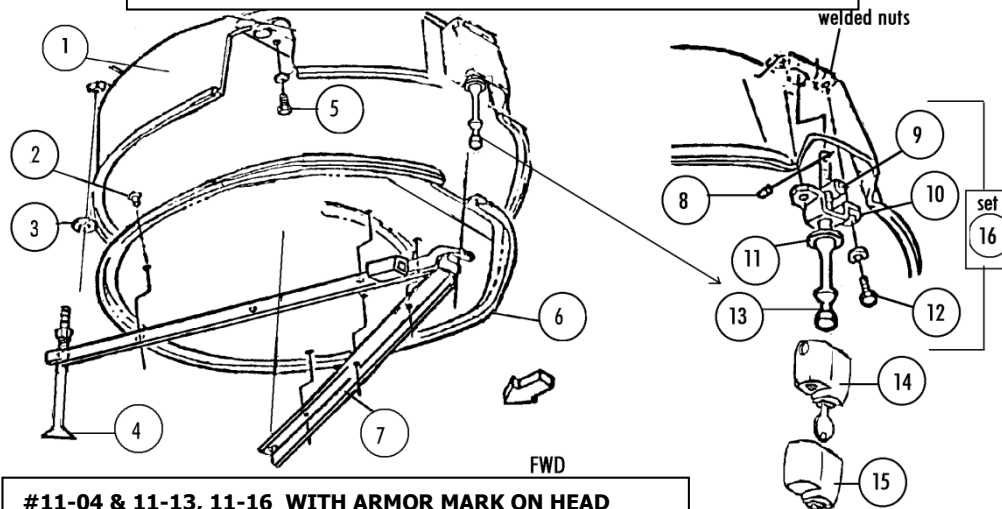

Section 11 Tire Carrier And Mounting Hardware

#11-04 & 11-13, 11-16 WITH ARMOR MARK ON HEAD

>plating not great. Last we have. <very limited supply.

Section # 11 Tire Carrier Tray and Hardware, Locks

Sec-Part#	Name	Year	#Need/Car	Price Inc
11-01A	Tire Carrier Cover (Tub) (until #14000)	63	1	$ 350.00
11-01B	Tire Carrier Cover (Tub)	63L-7	1	$ 350.00
11-02	Rivets (6 Pc) (brace To tray)	63-7	1 SET	1.50 Set
11-03	Lock Washers (2 Pc) (on long bolt#4)	63-7	1 PR	0.50 Pair
11-04A	Front Tire Bolt (63 Late-66 Reg. Wheels) (1)	63L-6	2	$ 35.00 Each
11-04B	Front Tire Bolt (63E & 67 All, 63-66 Ko Whls) (1)	63E+7	2	35.00 Each
11-04C	Front Tire Bolt (65-6 Gold, 67 Red, radials) (1)	65-7	2	35.00 Each
11-05	Bolts & Washers- Tub Mounting (4) D Headmark	63-7	1 SET	3.25 Set
11-06	Tire Carrier Tray (lid)	63-7	1	$ 260.00
11-07A	Tire Carrier Brace 63 (sq bkt)	63	1	60.00
11-07B	Tire Carrier Brace 64-67 (angled bkt)	64-7	1	60.00
11-08	Lock Bolt Pin	63-7	1	0.50
11-09	Lock Bolt Barrel Nut	63-7	1	5.00
11-10A	Tire Lock Bolt Bracket	63	1	12.50
11-10B	Lock Bolt Bracket	63L-7	1	10.00
11-11	Lock Bolt Spacer	63L-7	1	1.50
11-12	Lock Bolt Bracket Bolts (pr) (TR Hdmk)	63-7	1 PR	3.00 Pair
11-13A	Tire Lock Bolt (with Armor Headmark)	63	1	$ 45.00
11-13B	Tire Lock Bolt (with Armor Hdmk)63L-67 all excpt Red/Gold/radial	63L-67	1	$ 45.00
11-14A	Tire Lock (correct Key/lg Hole, replacement Cap)	63-6	1	59.00
11-14A3	Tire Lock (correct Key, Small Cap & Small Hole)	63	1	75.00

11-14A4	Tire Lock (correct Key, Small Cap & Lg Hole)	64	1	75.00
11-14B	Tire Lock (correct Lock & B Key)	67	1	69.00
11-14BM	Correct Tire Lock & Glove Box Lock(Keyed Alike)	67	1 PR	89.00 Pair
11-14C	Tire Lock (correct Key, Small Cap & Large Hole)	65-6	1	75.00
11-14CM	Correct Tire Lock & Glove Box Lock (keyed alike)	65-6	1 PR	89.00 Pair
11-15	Rubber Lock Cover (after Feb 63)	63L-7	1	10.00
11-17	Bumper (on 63 tire lock) before March 63	63	1	3.50
	(no more #13B/C tire lock bolt > only in sets #11-16...)			
11-16A	Tire Lock Bolt Set (8,9,10A,12,13A) (ARMOR HDMK)	63	1 SET	65.00 Set
11-16B	Tire Lock Bolt Set (8,9,10B,11,12,13B)Armor Hdmk	63L-7	1 SET	65.00 Set
	> 63L-67 all Except Red Or Gold Line Tires, Armor Hdmk			
11-16C	Tire Lock Bolt Set 65-67 Red/Gold/Radials	65-7	1 SET	65.00 Set