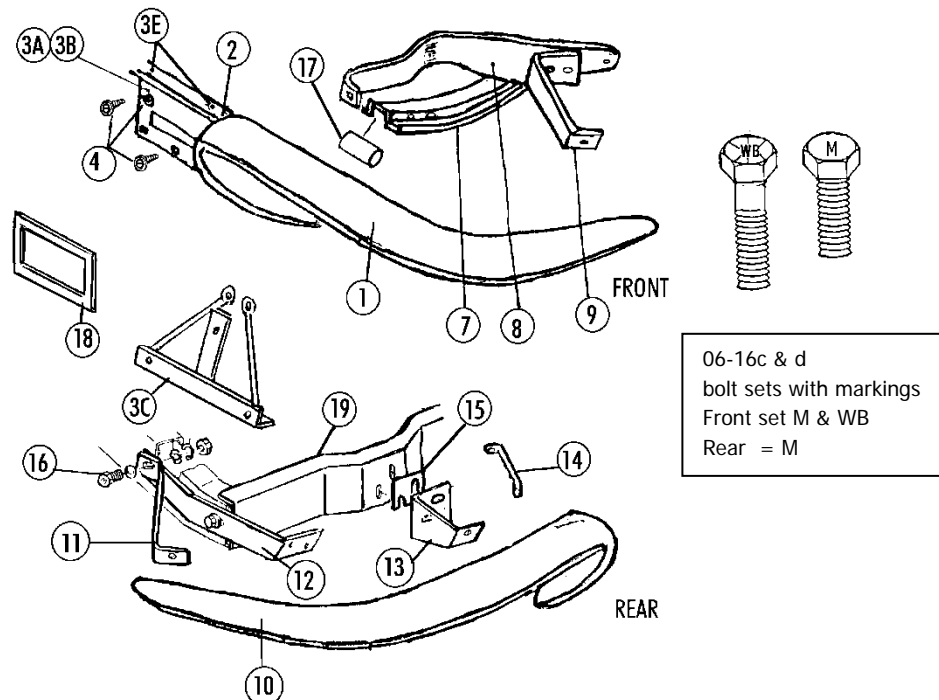

Section # 07 Rear License Area: Tail Pipe Bezels Etc

Sec- Part#	Name	Year	#/Car	Price	Inc
07-01	Tail Pipe Extensions (pr)magnetic With Seam(no#)	63-7	1 PR	59.00	PAIR
07-01B	Tail Pipe Extensions (s.s.)(pr) (w Seam & Part#)(Not Magnetic)	63-7	1 PR	36.00	PAIR
07-02A	Tail Pipe Bezels (pr)	63	1 PR	115.00	PAIR
07-02C	Tail Pipe Bezels (pr)	64-5	1 PR	125.00	PAIR
07-02E	Tail Pipe Bezel LH	66-7	1	56.00	
07-02F	Tail Pipe Bezel RH	66-7	1	56.00	
07-03A	Tail Pipe Bezel Screws And U-nuts (6 Pr)	63-5	1 SET	5.50	SET
07-03B	Nuts (6) For Tail Pipe Bezel	66-7	1 SET	2.00	SET
07-04A	Tail Pipe Extension Clamp Set 2" (pr)	63-7	1 PR	6.00	PAIR
07-05	License Bezel (USA)	63-7	1	94.00	
07-06	Screws (4 Pc) (for License Bezel)	63-7	1 SET	2.00	SET
07-07	Plastic Nuts (4 Pc) (for License Bezel)	63-7	1 SET	2.00	SET
07-08C	Rear License Screw,nut & Bumper Set (5 Pc)	63-5	1 SET	2.75	SET
07-08D	Rear License Screw,nut & Bumper Set (5 Pc)	66-7	1 SET	2.75	SET
07-11	Rear Panel Bolts (ELH Headmark) (8 Pc)	63-7	1 SET	8.00	SET
07-12	Muffler Hangers (see Sect 33 exhaust)				
07-13	License Frame S.S. (GM Original Style) (not Mag)	63-7	1	20.00	
07-14	Rear Exhaust Panel Nut Plate & Rivet Set	63-7	1 SET	28.00	SET
07-15	Rear Exhaust Panel End Bolts & Nuts (2 Ea)	63-7	1 SET	2.00	SET