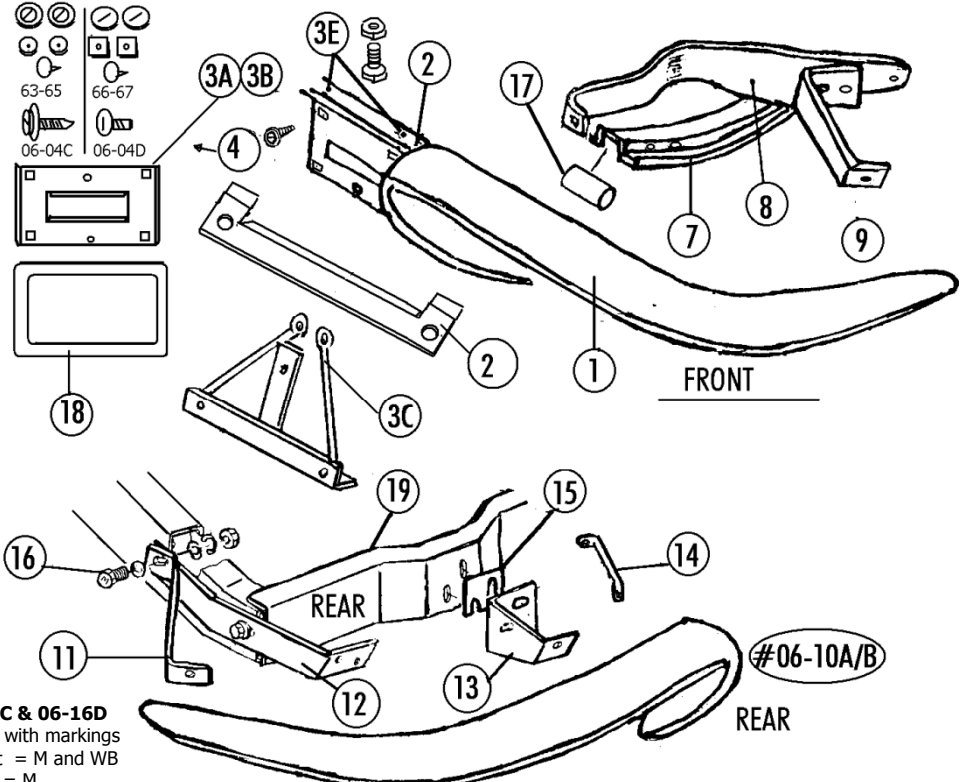

Section # 07 Rear License Area: Tail Pipe Bezels, Lic Hdwre

07-01	Tail Pipe Extensions (pr)magnetic With Seam(no#)	63-7	1 PR	59.00	Pair
07-02A	Tail Pipe Bezels (pr)	63	1 PR	115.00	Pair
07-02C	Tail Pipe Bezels (pr)	64-5	1 PR	125.00	Pair
07-02E	Tail Pipe Bezel LH	66-7	1	58.00	
07-02F	Tail Pipe Bezel RH	66-7	1	58.00	
07-03A	Tail Pipe Bezel Screws And U-nuts (6 Pr)	63-5	1 SET	5.50	Set
07-03B	Nuts (6) For Tail Pipe Bezel	66-7	1 SET	2.50	Set
07-04A	Tail Pipe Extension Clamp Set 2" (but 3/8"nuts)(pr)	63-7	1 PR	12.00	Pair
07-05	License Bezel (USA)	63-7	1	97.00	
07-06	Screws (4 Pc) (for rr license bezel)	63-7	1 SET	2.00	Set
07-07	Plastic Nuts (4 Pc) (for RR License Bezel)	63-7	1 SET	2.00	Set
07-08C	Rear License Screw,Nut & Bumper Set (5 Pc)	63-5	1 SET	3.00	Set
07-08D	Rear License Screw,Nut & Bumper Set (5 Pc)	66-7	1 SET	3.00	Set
07-11	Rear Panel Bolts (ELH Headmark)(8 Pc)	63-7	1 SET	9.50	Set
07-13	License Frame S.S. (Orig Shape) (not Magnetic)	63-7	1	20.00	
07-14	Rear Exhaust Panel Nut Plate & Rivet Set (8+16)	63-7	1 SET	33.00	Set
07-15	Rear Exhaust Panel End Bolts & Nuts (2+2)	63-7	1 SET	2.75	Set