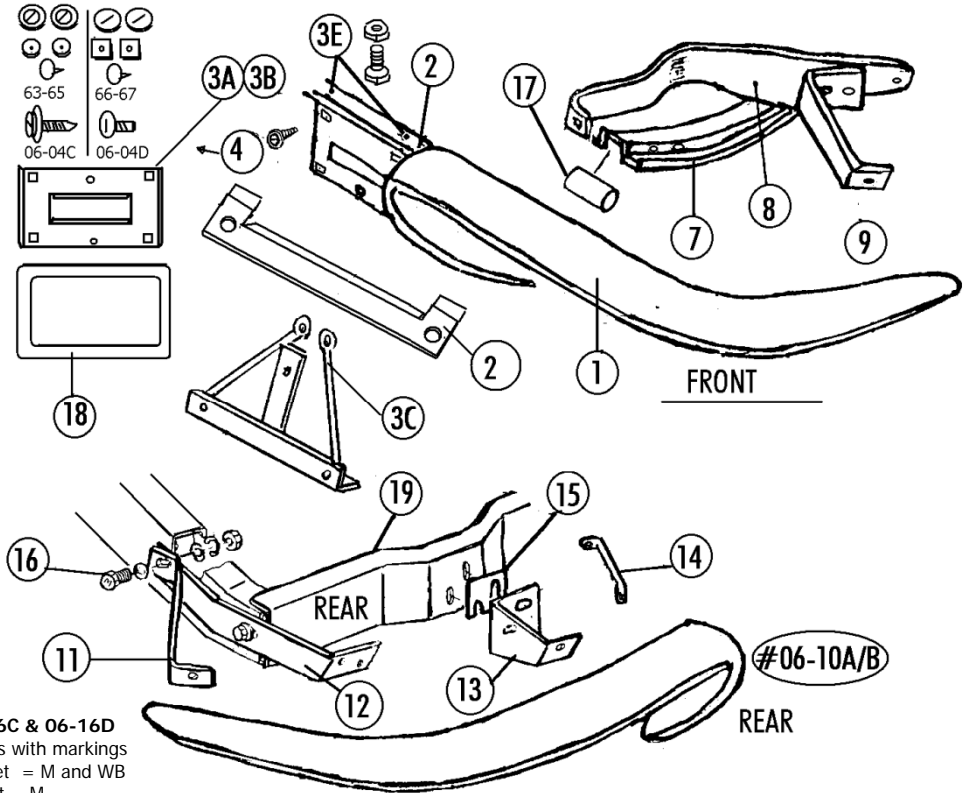

Section # 07 Rear License Area: Tail Pipe Bezels, Lic Hdwre

07-01	Tail Pipe Extensions (pr)magnetic With Seam(no#)	63-7	1 PR	59.00	Pair
07-02A	Tail Pipe Bezels (pr)	63	1 PR	115.00	Pair
07-02C	Tail Pipe Bezels (pr)	64-5	1 PR	125.00	Pair
07-02E	XTail Pipe Bezel LH x SEE 07-02EF	66-7	1	60.00	
07-02F	Tail Pipe Bezel RH	66-7	1	60.00	
07-02EF	Tail Pipe Bezels 66-67 PAIR	66-67	1 PR	120.00	pair
07-03A	Tail Pipe Bezel Screws And U-nuts (6 Pr)	63-5	1 SET	5.50	Set
07-03B	Nuts (6) For Tail Pipe Bezel	66-7	1 SET	2.50	Set
07-04A	Tail Pipe Extension Clamp Set 2" (but 3/8"nuts)(pr)	63-7	1 PR	12.00	Pair
07-05	License Bezel (USA)	63-7	1	99.00	
07-06	Screws (4 Pc) (for rr license bezel)	63-7	1 SET	2.00	Set
07-07	Plastic Nuts (4 Pc) (for RR License Bezel)	63-7	1 SET	2.00	Set
07-08C	Rear License Screw,Nut & Bumper Set (5 Pc)	63-5	1 SET	3.00	Set
07-08D	Rear License Screw,Nut & Bumper Set (5 Pc)	66-7	1 SET	3.00	Set
07-11	Rear Panel Bolts (ELH Headmark)(8 Pc)	63-7	1 SET	9.50	Set
07-13	License Frame S.S. (Orig Shape) (not Magnetic)	63-7	1	20.00	
07-14	Rear Exhaust Panel Nut Plate & Rivet Set (8+16)	63-7	1 SET	33.00	Set
07-15	Rear Exhaust Panel End Bolts & Nuts (2+2)	63-7	1 SET	2.75	Set