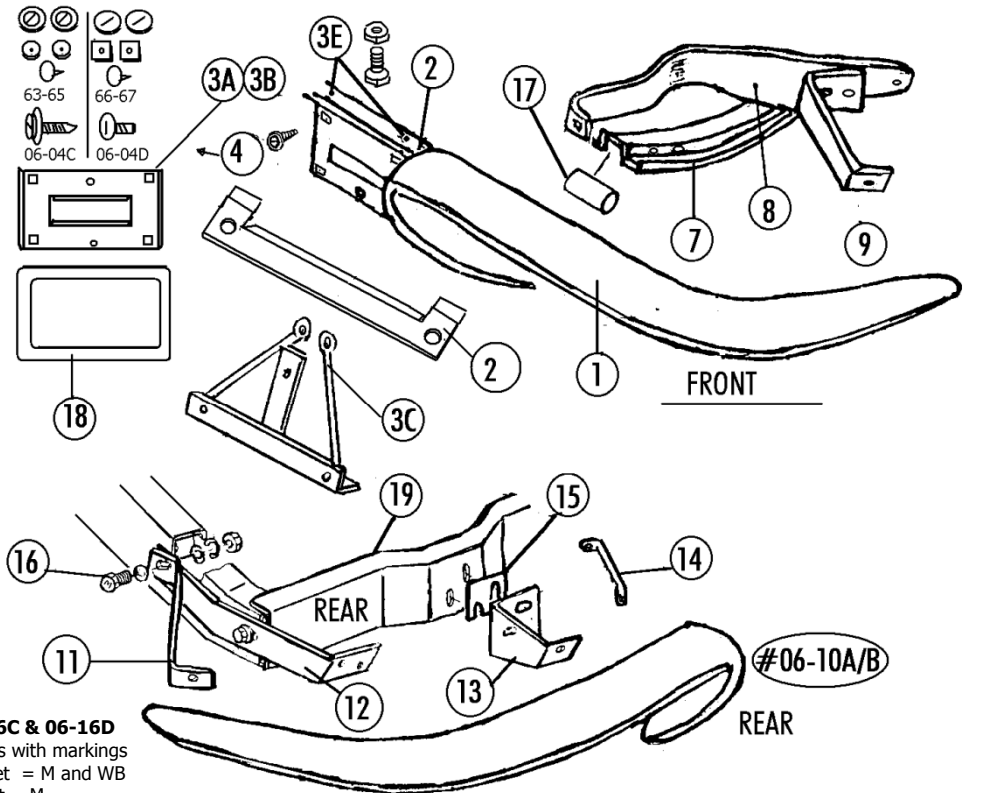

Section # 07 Rear License Area: Tail Pipe Bezels, Lic Hdwre

07-01	Tail Pipe Extensions (pr)magnetic With Seam(no#)	63-7	1 PR	59.00	Pair
07-02A	Tail Pipe Bezels (pr)	63	1 PR	115.00	Pair
07-02C	Tail Pipe Bezels (pr)	64-5	1 PR	125.00	Pair
07-02E	Tail Pipe Bezel LH	66-7	1	58.00	
07-02F	Tail Pipe Bezel RH	66-7	1	58.00	
07-03A	Tail Pipe Bezel Screws And U-nuts (6 Pr)	63-5	1 SET	5.50	Set
07-03B	Nuts (6) For Tail Pipe Bezel	66-7	1 SET	2.50	Set
07-04A	Tail Pipe Extension Clamp Set 2" (but 3/8"nuts)(pr)	63-7	1 PR	12.00	Pair
07-05	License Bezel (USA)	63-7	1	99.00	
07-06	Screws (4 Pc) (for rr license bezel)	63-7	1 SET	2.00	Set
07-07	Plastic Nuts (4 Pc) (for RR License Bezel)	63-7	1 SET	2.00	Set
07-08C	Rear License Screw,Nut & Bumper Set (5 Pc)	63-5	1 SET	3.00	Set
07-08D	Rear License Screw,Nut & Bumper Set (5 Pc)	66-7	1 SET	3.00	Set
07-11	Rear Panel Bolts (ELH Headmark)(8 Pc)	63-7	1 SET	9.50	Set
07-13	License Frame S.S. (Orig Shape) (not Magnetic)	63-7	1	20.00	
07-14	Rear Exhaust Panel Nut Plate & Rivet Set (8+16)	63-7	1 SET	33.00	Set
07-15	Rear Exhaust Panel End Bolts & Nuts (2+2)	63-7	1 SET	2.75	Set