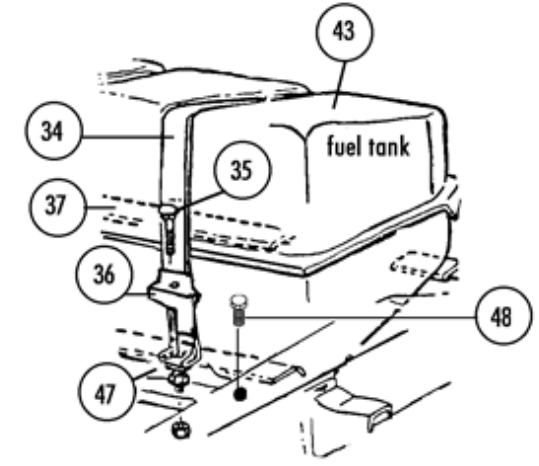

# Section 05 Rear Body: Tail Lights, License Light, Fuel Tank, Fuel Doors & Mtg, Fuel Tank Mounting, Fuel Lines & Clips

#05-38A FUEL GAUGE IN TANK  
 K&B REPRO - ETHANOL COMPATIBLE - import  
 NO STAMPINGS ON CIRCULAR PC