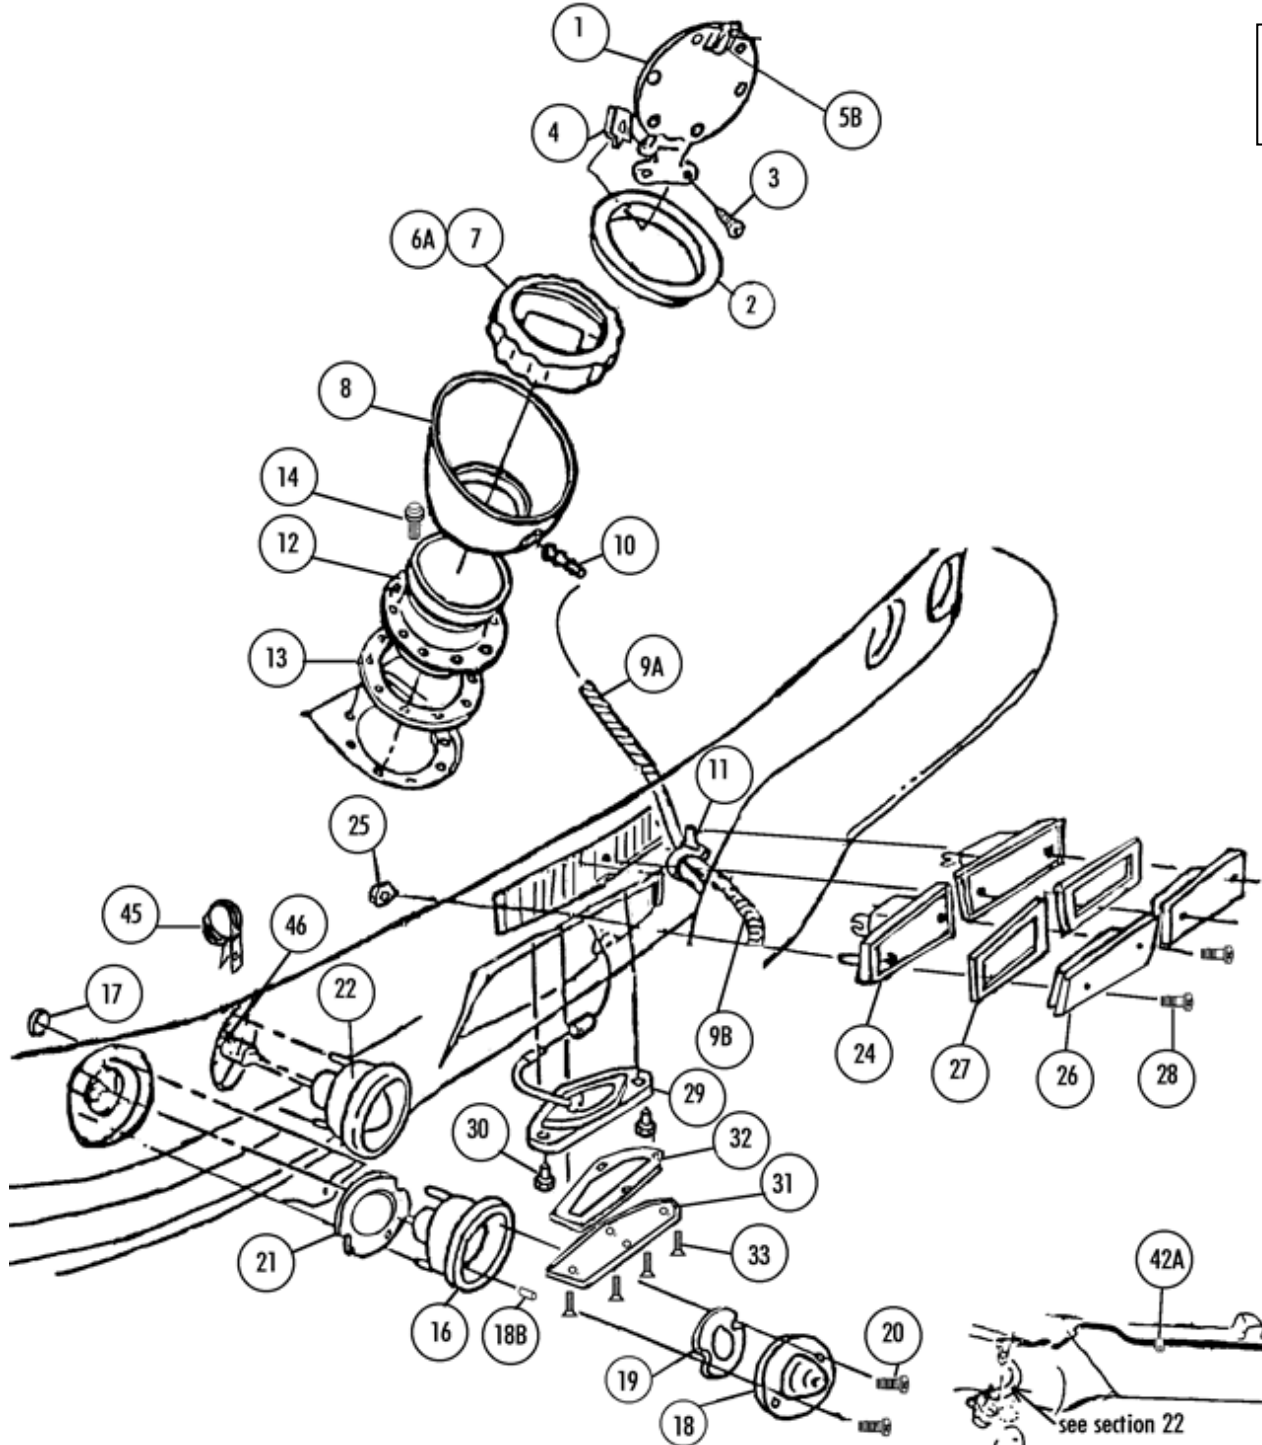

# Section 05 Rear Body: Tail Lights, License Light, Fuel Tank, Fuel Doors & Mtg, Fuel Tank Mounting, Fuel Lines & Clips

#05-38A FUEL GAUGE IN TANK  
 K&B REPRO - ETHANOL COMPATIBLE - import  
 NO STAMPINGS ON CIRCULAR PC