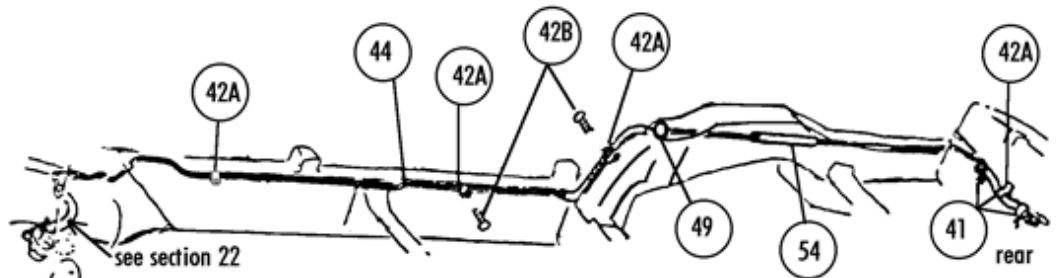

# Section 05 Rear Body: Tail Lights, License Light, Fuel Tank, Fuel Doors & Mtg, Fuel Tank Mounting, Fuel Lines & Clips

#05-38A FUEL GAUGE IN TANK  
 K&B REPRO - ETHANOL COMPATIBLE - import  
 NO STAMPINGS ON CIRCULAR PC