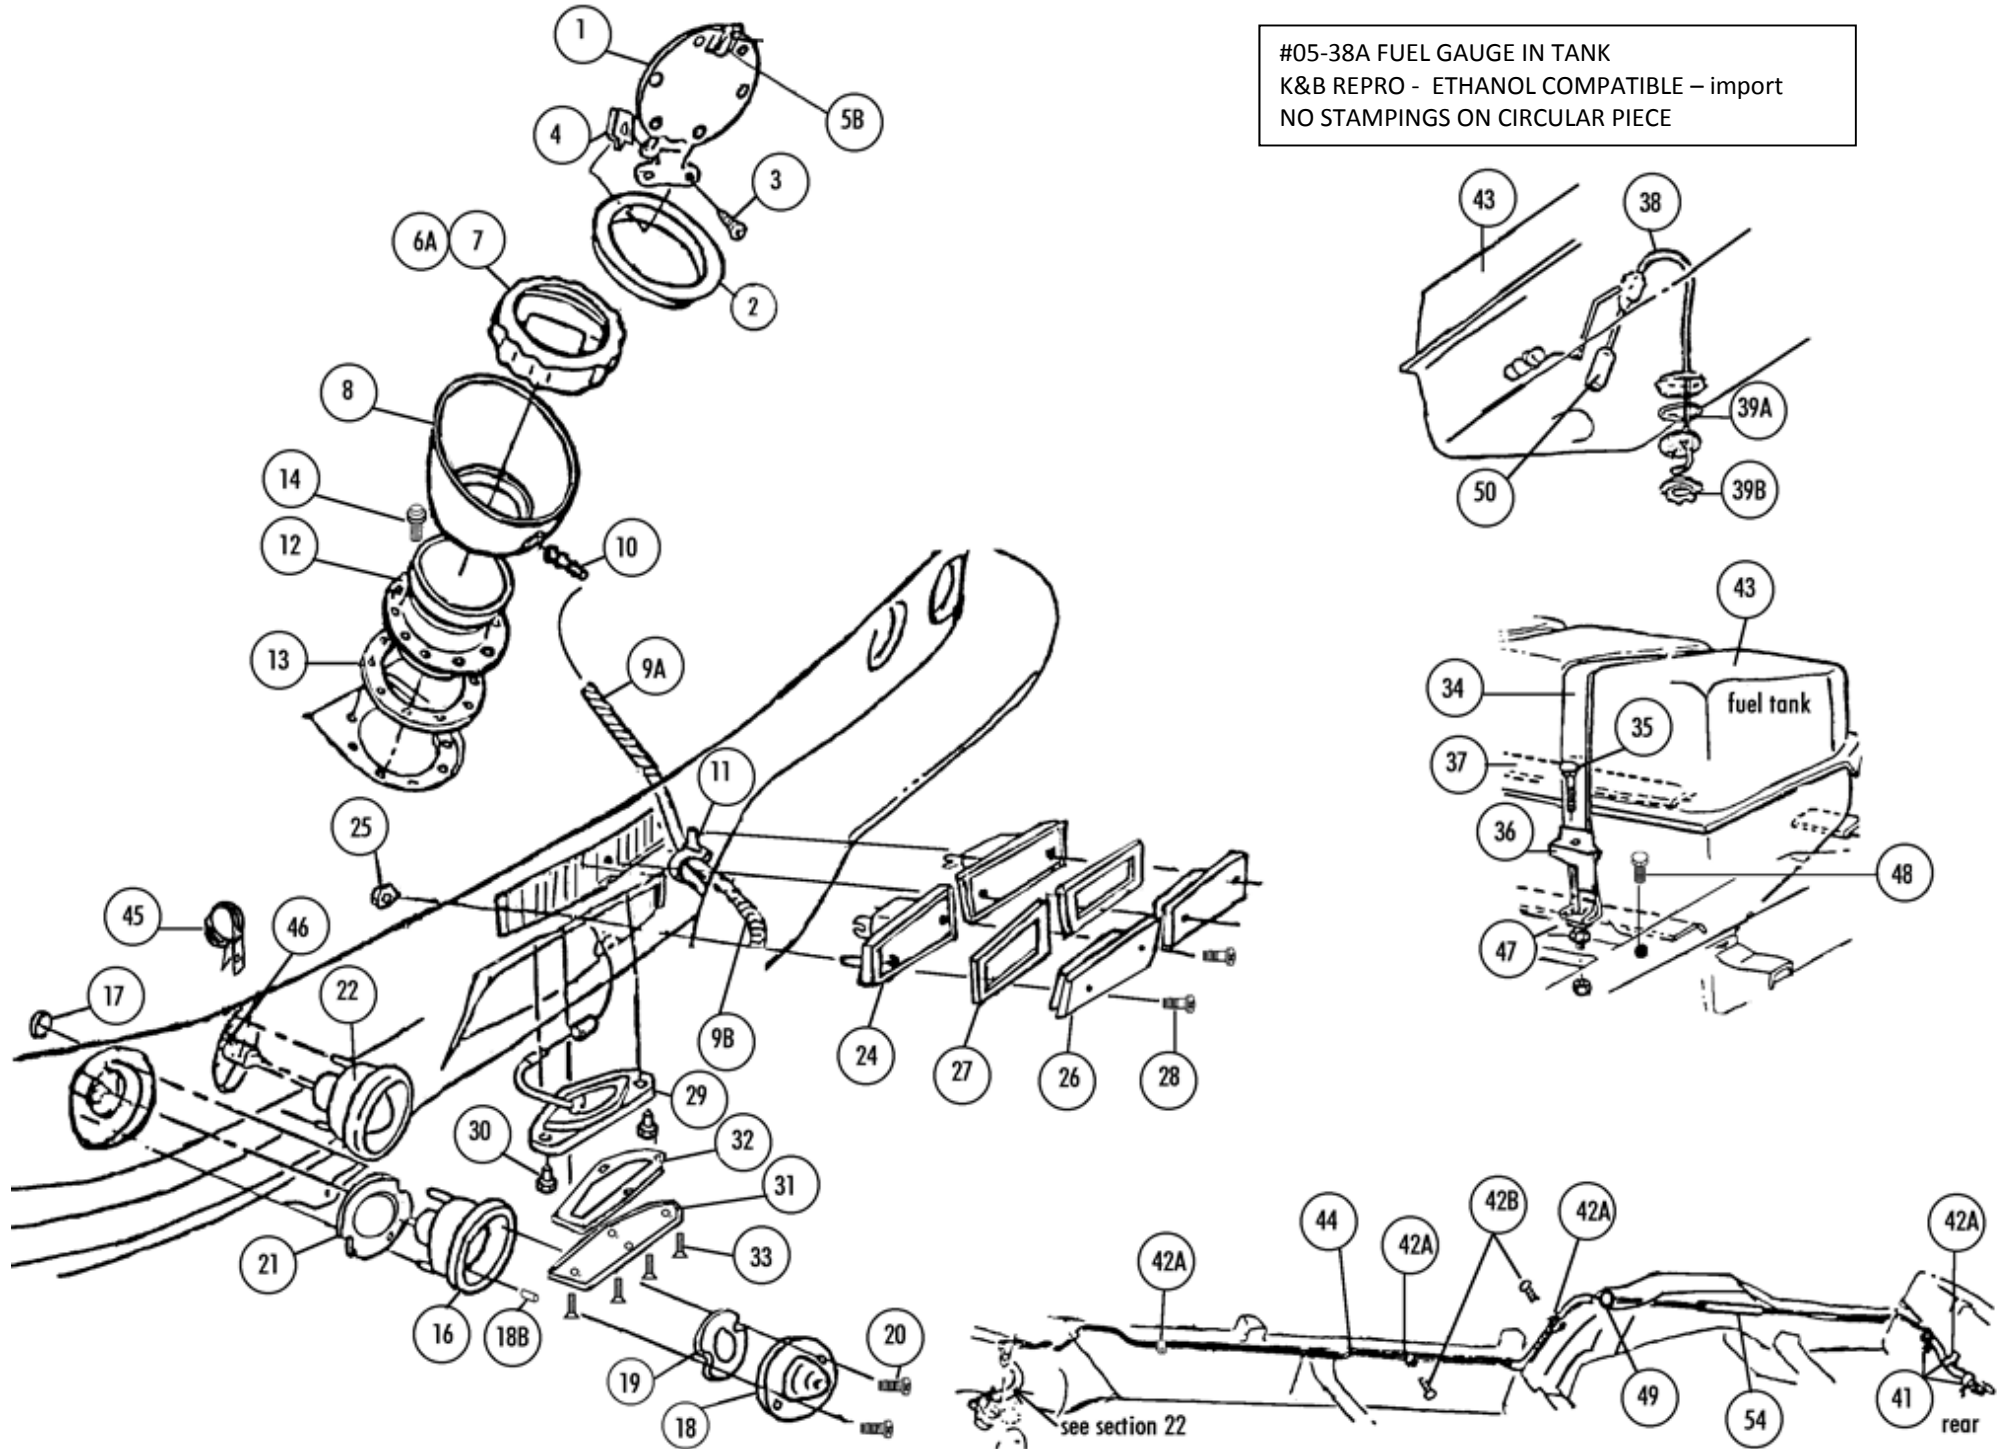

Section 05 Rear Body: Tail Lights, License Light, Fuel Tank, Fuel Doors & Mtg, Fuel Tank Mounting, Fuel Lines & Clips

#05-38A FUEL GAUGE IN TANK
 K&B REPRO - ETHANOL COMPATIBLE - import
 NO STAMPINGS ON CIRCULAR PIECE