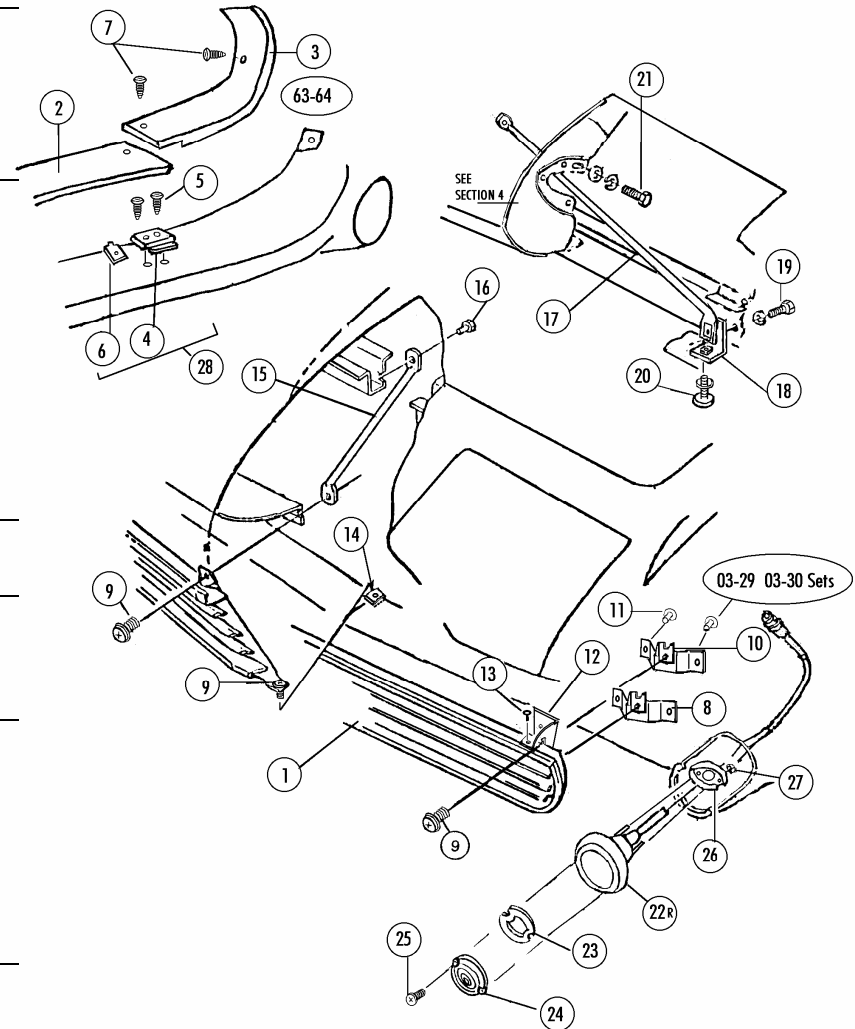

Section # 03 Grills & Mounting ● Nose Support Rods ● Parking Lights

Sect-Part#	Name	Year	#Need	Price	Inc
03-01A	63-4 Grill (correct Repro, Made in USA)	63-4	1	\$ 295.00	
03-01B	65 Grill (correct Repro, Made in USA)	65	1	\$499.00	
03-01C	66-7 Grill (original GM)	66-7	1	696.00	EACH
03-02	Center Grill Molding	63-4	1	79.00	
03-03C	Grill Side Moldings (pair)	63-4	1 PR	99.00	PAIR
03-04	Grill Molding Clip	63-4	5	4.00	EACH
03-05	Screws (for Clip #4)(10 Pc)	63-4	1 SET	2.50	SET
03-06	U-nut (for #7)(6 Pc)	63-4	1 SET	1.50	SET
03-07	Screw For Grill Molding (6 Pc)	63-4	1 SET	3.00	SET
03-28▶	Molding Clip & Screw Set (#4,5,6,7)	63-4	1 SET	23.00	SET
03-08A	Grill Bracket	63-4	2	5.00	EACH
03-08B	Grill Bracket	65-7	4	5.00	EACH
03-09A	Grill Screw (12 Pc)	63-4	1 SET	6.00	SET
03-09B	Grill Screw (6 Pc)	65-7	1 SET	3.00	SET
03-09C	Grill Screw (sheet Metal)(12 Pc)	63E	1 SET	6.00	SET
03-10A	Grill U-nut (10 Pc)	63-4	1 SET	5.00	SET
03-10B	Grill U-nut (for Sheet Metal Screw)(10 Pc)	63E	1 SET	2.50	SET
03-10C	Grill Bracket U-nut (2 Pc)	63-4	1 SET	1.00	SET
03-10D	Grill Bracket U-nut (4 Pc)	65-7	1 SET	2.00	SET
03-10E	Grill Bracket U-nuts(for Sheet Metal Screws)(2)	63E	1 SET	0.50	SET
03-11A	Bracket Rivet (4 Pc)	63-4	1 SET	1.00	SET
03-11B	Bracket Rivet (8 Pc)	65-7	1 SET	2.00	SET
03-29▶	Grill Bracket Set (#8a,9a,10a,10c,11a)	63-4	1 SET	20.00	SET
03-30▶	Grill Bracket Set (#8b,9b,14,10d,11b)	65-7	1 SET	17.00	SET
03-12	Auxiliary Grill Bracket	66-7	2	8.50	EACH
03-13	Rivets (4 Pc)	66-7	1 SET	1.00	SET
03-31▶	Auxiliary Grill Bracket Set (#12 & 13)	66-7	1 SET	15.00	SET
03-14	J-nut	65-7	1	0.50	
03-15A	Center Brace (to Bottom Of Grill)	65	1	16.00	
03-15B	Center Brace (to Top Of Grill)	66-7	1	14.00	
03-16A	Screw (top Of Center Brace)	65-7	1	0.50	
03-16B	Screw- Bottom Of Center Brace	65	1	1.50	
03-17A	Support Rod Lh	63-5	1	15.00	
03-17B	Support Rod Rh	63-5	1	15.00	
03-17C	Support Rod Lh	66-7	1	15.00	
03-17D	Support Rod Rh	66-7	1	15.00	
03-18A	Rod Bracket	63-5	2	8.00	EACH
03-18B	Rod Bracket	66-7	2	8.00	EACH
03-19	Bracket Bolt & Washer (pr)(rsc Headmark)	63-7	1 PR	2.00	PAIR
03-20	Lower Panel Screws (pr)	63-7	1 PR	1.00	PAIR
03-21	Rod Upper Bolts & Washers (pr) (wb Headmark)	63-7	1 PR	1.50	PAIR
03-32▶	Support Rod Screw Set (1 Pr #19,20,21)	63-7	1 SET	4.50	SET
03-22	Parking Light Asm (usa) (with 23,24,25)	63-7	2	100.00	EACH
03-22R	Parking Light Assembly (china) (with 23,24,25)	63-7	2	60.00	EA
03-23	Gaskets (for Parking Light Lens)(pr)	63-7	1 PR	3.00	PAIR
03-23B	Plug For Parking Light (on Main Harness)	63-7	2	5.00	EACH
03-23E	Parking Light Bulb (1) (for Usa Or Orig Light)	63	2	1.00	EACH
03-23F	Parking Light Bulb (1) (for Usa Or Orig Light)	64-7	2	1.00	EACH
03-23G	Parking Light Bulb (1) (for China Repro Light)	63-7	2	2.50	EACH
03-24	Parking Light Lens	63-7	2	9.25	EACH
03-25	Parking Light Lens Screws (4 Pc)	63-7	1 SET	2.00	SET
03-26	Retainer Bracket (parking Light)	63-7	2	9.00	EACH
03-27	Nuts (parking Light)(4 Pc)	63-7	1 SET	2.00	SET