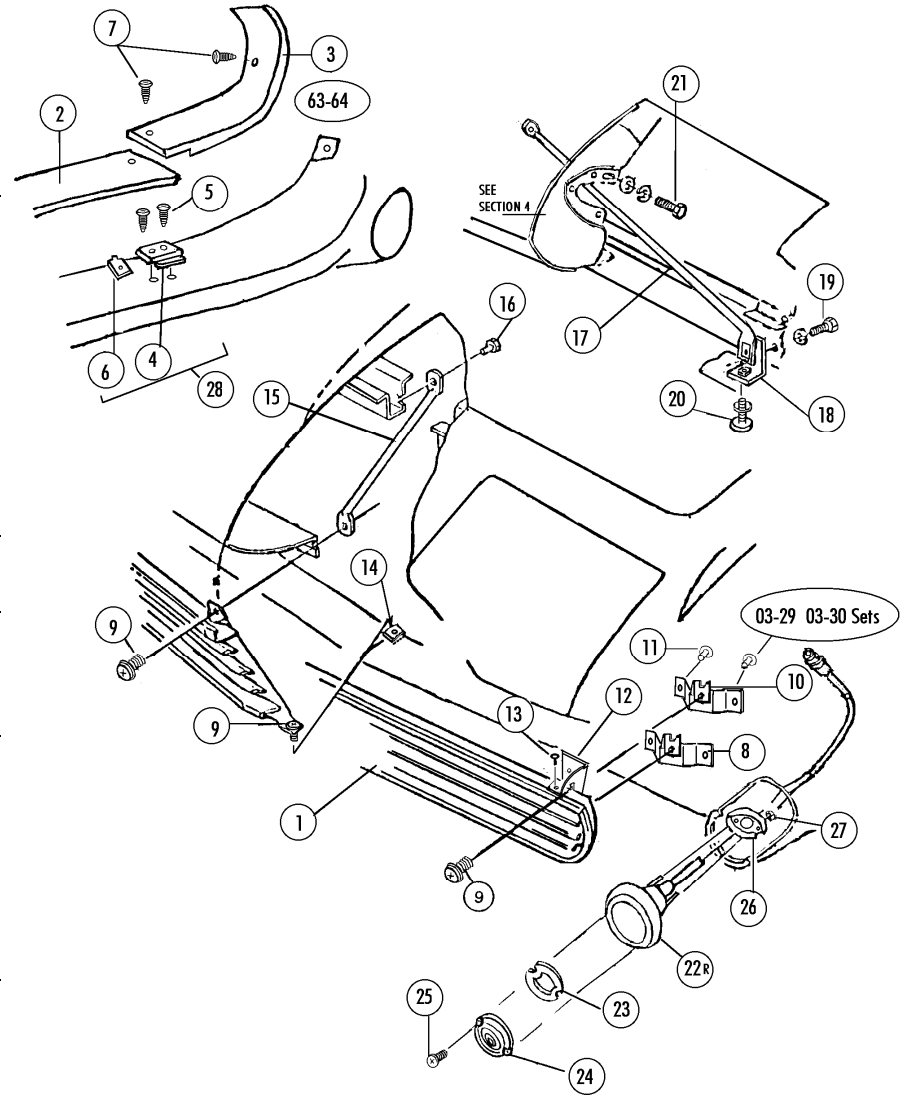

Section # 03 Grills & Mounting ● Nose Support Rods ● Parking Lights

| Sect-Part# | Name | Year | #Need/car | Price | Inc |
|------------|--|------|-----------|--------|------|
| 03-01A | 63-4 Grill | 63-4 | 1 | 295.00 | |
| 03-01B | 65 Grill | 65 | 1 | 499.00 | |
| 03-01C | 66-7 Grill (original GM)_(no discounts) | 66-7 | 1 | 745.00 | EACH |
| 03-02 | Center Grill Molding | 63-4 | 1 | 79.00 | |
| 03-03C | Grill Side Moldings (pair) | 63-4 | 1 PR | 99.00 | PAIR |
| 03-04 | Grill Molding Clip | 63-4 | 5 | 4.00 | EACH |
| 03-05 | Screws & Rivets (for Clip #4)(10 + 6) | 63-4 | 1 SET | 3.50 | SET |
| 03-06 | U-nut (for #7)(6 Pc) | 63-4 | 1 SET | 1.50 | SET |
| 03-07 | Screw For Grill Molding (6 Pc) | 63-4 | 1 SET | 3.00 | SET |
| 03-28▶ | Molding Clip & Screw Set (#4,5,6,7) | 63-4 | 1 SET | 24.00 | SET |
| 03-29▶ | Grill Bracket Set (#08a,09a,10a,10c,11a) | 63-4 | 1 SET | 20.00 | SET |
| 03-30▶ | Grill Bracket Set (#08,09b,14,10d,11b) | 65-7 | 1 SET | 17.00 | SET |
| 03-08A | Grill Bracket | 63-4 | 2 | 5.00 | EACH |
| 03-08B | Grill Bracket | 65-7 | 4 | 5.00 | EACH |
| 03-09A | Grill Screw (12 Pc) | 63-4 | 1 SET | 6.00 | SET |
| 03-09B | Grill Screw (6 Pc) | 65-7 | 1 SET | 3.00 | SET |
| 03-09C | Grill Screw (sheet Metal)(12 Pc) | 63E | 1 SET | 6.00 | SET |
| 03-10A | Grill U-nut (10 Pc) | 63-4 | 1 SET | 5.00 | SET |
| 03-10B | Grill U-nut (for Sheet Metal Screw)(10 Pc) | 63E | 1 SET | 2.50 | SET |
| 03-10C | Grill Bracket U-nut (2 Pc) | 63-4 | 1 SET | 1.00 | SET |
| 03-10D | Grill Bracket U-nut (4 Pc) | 65-7 | 1 SET | 2.00 | SET |
| 03-10E | Grill Bracket U-nuts(for Sheet Metal Screws)(2) | 63E | 1 SET | 0.50 | SET |
| 03-11A | Bracket Rivet (4 Pc) | 63-4 | 1 SET | 1.00 | SET |
| 03-11B | Bracket Rivet (8 Pc) | 65-7 | 1 SET | 2.00 | SET |
| 03-12 | Auxiliary Grill Bracket | 66-7 | 2 | 8.50 | EACH |
| 03-13 | Rivets (4 Pc) | 66-7 | 1 SET | 1.00 | SET |
| 03-31▶ | Auxiliary Grill Bracket Set (#12 & 13) | 66-7 | 1 SET | 15.00 | SET |
| 03-14 | J-nut (btm center Grill) | 65-7 | 1 | 0.50 | |
| 03-15A | Center Brace (to Bottom Of Grill) | 65 | 1 | 16.00 | |
| 03-15B | Center Brace (to Top Of Grill) | 66-7 | 1 | 14.00 | |
| 03-16A | Bolt (top Of Center Brace) | 65-7 | 1 | 0.50 | |
| 03-16B | Bolt- Bottom Of Center Nose Brace | 65 | 1 | 1.50 | |
| 03-17A | Support Rod LH | 63-5 | 1 | 15.00 | |
| 03-17B | Support Rod RH | 63-5 | 1 | 15.00 | |
| 03-17C | Support Rod LH | 66-7 | 1 | 15.00 | |
| 03-17D | Support Rod RH | 66-7 | 1 | 15.00 | |
| 03-18A | Rod Bracket | 63-5 | 2 | 8.00 | EACH |
| 03-18B | Rod Bracket | 66-7 | 2 | 8.00 | EACH |
| 03-19 | Bracket Bolt & Washer (pr)(RSC Headmark) | 63-7 | 1 PR | 2.00 | PAIR |
| 03-20 | Lower Panel Screws (pr) | 63-7 | 1 PR | 1.00 | PAIR |
| 03-21 | Rod Upper Bolts & Washers (pr) (WB Headmark) | 63-7 | 1 PR | 1.50 | PAIR |
| 03-32▶ | Support Rod Bolt Set (1 Pr #03-19,20,21) | 63-7 | 1 SET | 4.50 | SET |
| 03-22 | Parking Light Asm (USA) (with lens,gasket,screw #23,24,25) | 63-7 | 2 | 100.00 | EACH |
| 03-23 | Gaskets (for Parking Light Lens)(PR) | 63-7 | 1 PR | 3.00 | PAIR |
| 03-23B | Plug For Parking Light (on Main Harness) | 63-7 | 2 | 5.00 | EACH |
| 03-23E | Parking Light Bulb (1) (for USA Or Orig Light) | 63 | 2 | 1.00 | EACH |
| 03-23F | Parking Light Bulb (1) (for USA Or Orig Light) | 64-7 | 2 | 1.00 | EACH |
| 03-23G | Parking Light Bulb (1) (for China Repro Light) | 63-7 | 2 | 2.50 | EACH |
| 03-24 | Parking Light Lens | 63-7 | 2 | 9.25 | EACH |
| 03-25 | Parking Light Lens Screws (4 Pc) | 63-7 | 1 SET | 2.00 | SET |
| 03-26 | Retainer Bracket (parking Light) | 63-7 | 2 | 9.00 | EACH |
| 03-27 | Nuts (parking Light)(4 Pc) | 63-7 | 1 SET | 2.00 | SET |
| 03-28▶ | Molding Clip & Screw Set (#4,5,6,7) | 63-4 | 1 SET | 24.00 | SET |
| 03-29▶ | Grill Bracket Set (#8a,9a,10a,10c,11a) | 63-4 | 1 SET | 20.00 | SET |
| 03-30▶ | Grill Bracket Set (#-08,09b,14,10d,11b) | 65-7 | 1 SET | 17.00 | SET |
| 03-31▶ | Auxiliary Grill Bracket Set (#03-12 & 13) | 66-7 | 1 SET | 15.00 | SET |
| 03-32▶ | Support Rod Bolt Set (1 Pr #03-19,20,21) | 63-7 | 1 SET | 4.50 | SET |